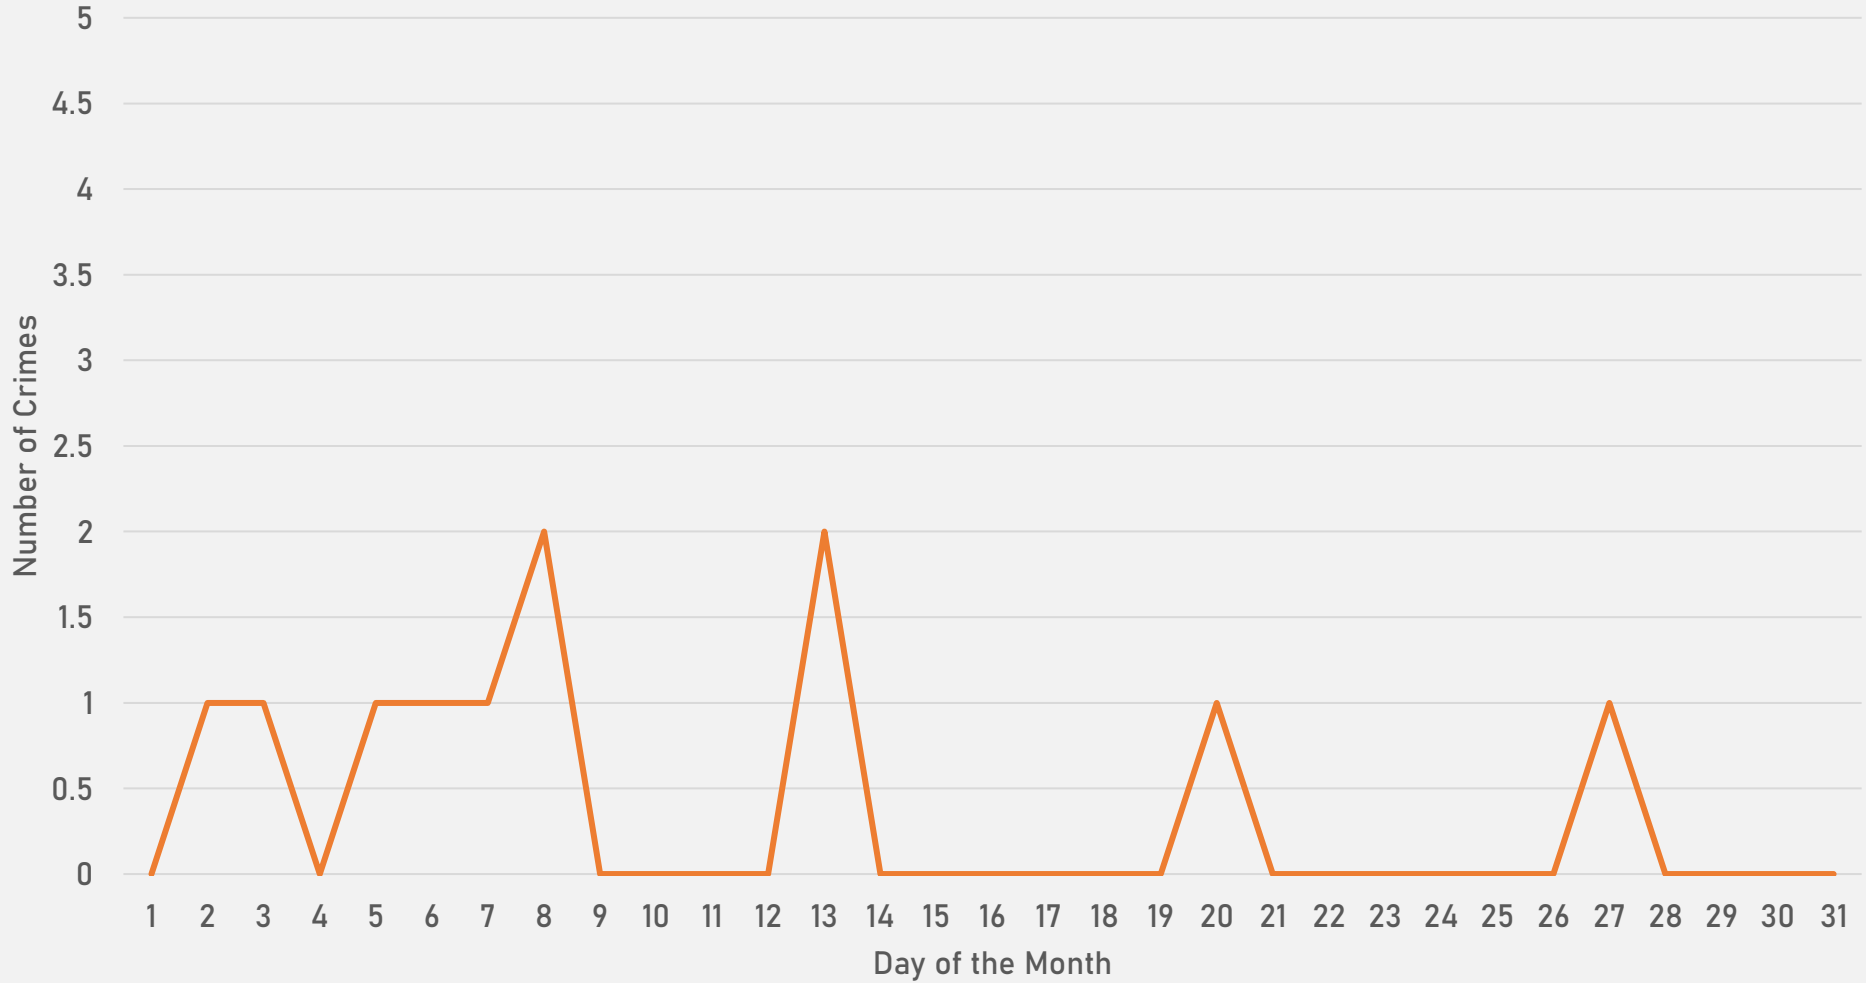

SKINKER-DEBALIVIERE CRIMES BY DAY OF THE MONTH