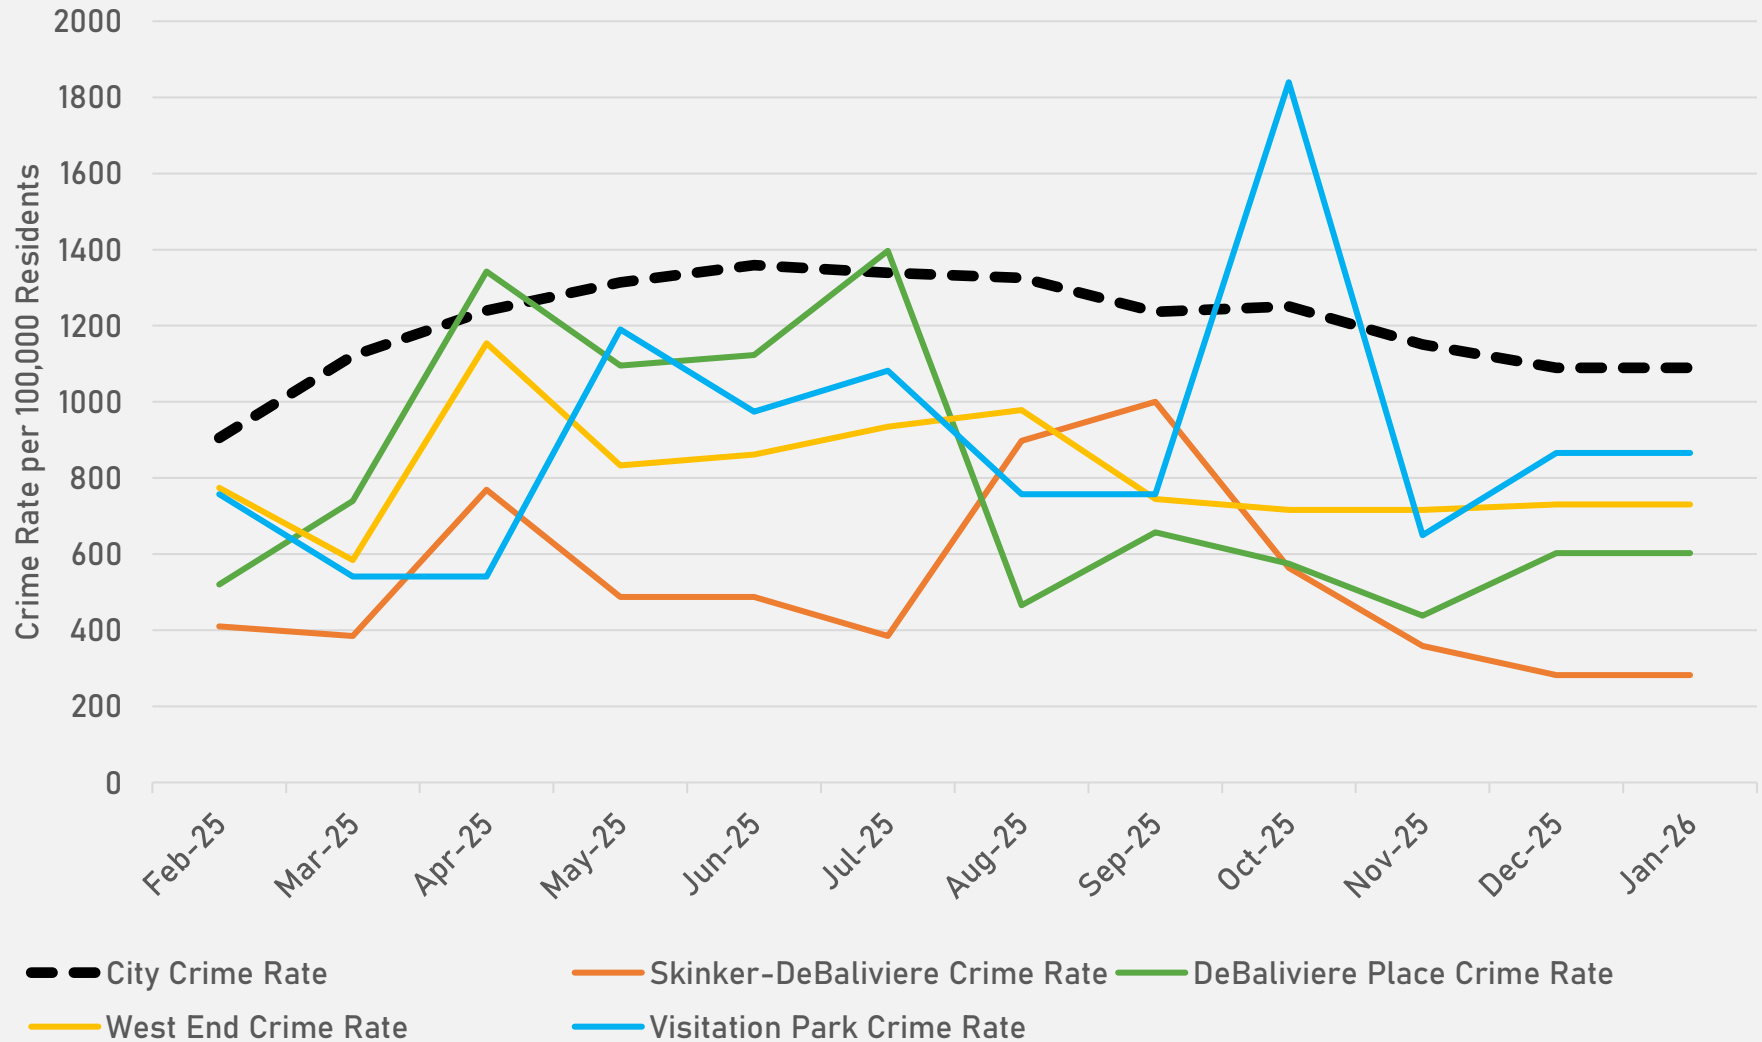

January 2026  
Monthly Crime Report

**DEBALIVIERE PLACE  
SKINKER-DEBALIVIERE  
WEST END  
VISITATION PARK**

Washington University Medical Center

# DISTRICT 5 SUMMARY NOTES

There are 15 neighborhoods in District 5.

- Academy
  - Central West End
  - DeBaliviere Place
  - Fountain Park
  - Hamilton Heights
  - Kingsway East
  - Kingsway West
  - Lewis Place
  - Skinker-DeBaliviere
  - The Greater Ville
  - The Ville
  - Vandeventer
  - Visitation Park
  - Wells-Goodfellow
  - West End
- The **lowest number** of crimes in one neighborhood was 7 in Visitation Park
  - The **highest number** of crimes in one neighborhood was 140 in Central West End
  - The average number of crimes per neighborhood was 34.7
  - The **lowest crime rate** per 100,000 in one neighborhood was 328.7 in DeBaliviere Place
  - The **highest crime rate** per 100,000 in one neighborhood was 1810.9 in Fountain Park
  - The overall crime rate in District 5 was 919.4

# NEIGHBORHOODS VS CITY CRIME RATE OVER THE PAST YEAR

**DEBALIVIERE PLACE  
NEIGHBORHOOD DETAIL**

## DEBALIVIERE PLACE SUMMARY NOTES

- 12 total crimes in January 2026
  - **Down 71.4%** compared to January 2025 (42 crimes)
  - 2 crimes against persons in January 2026
    - **Down 50.0%** when compared to January 2025 (4 crimes)
- 12 total crimes so far in 2026
  - **Down 70.7%** compared to this time in 2025 (41 crimes)
  - 2 crimes against persons so far in 2026
    - **Down 60.0%** compared to this time in 2025 (5 crimes)
  - 7 crimes against property so far in 2026
    - **Down 75.9%** compared to this time in 2025 (29 crimes)