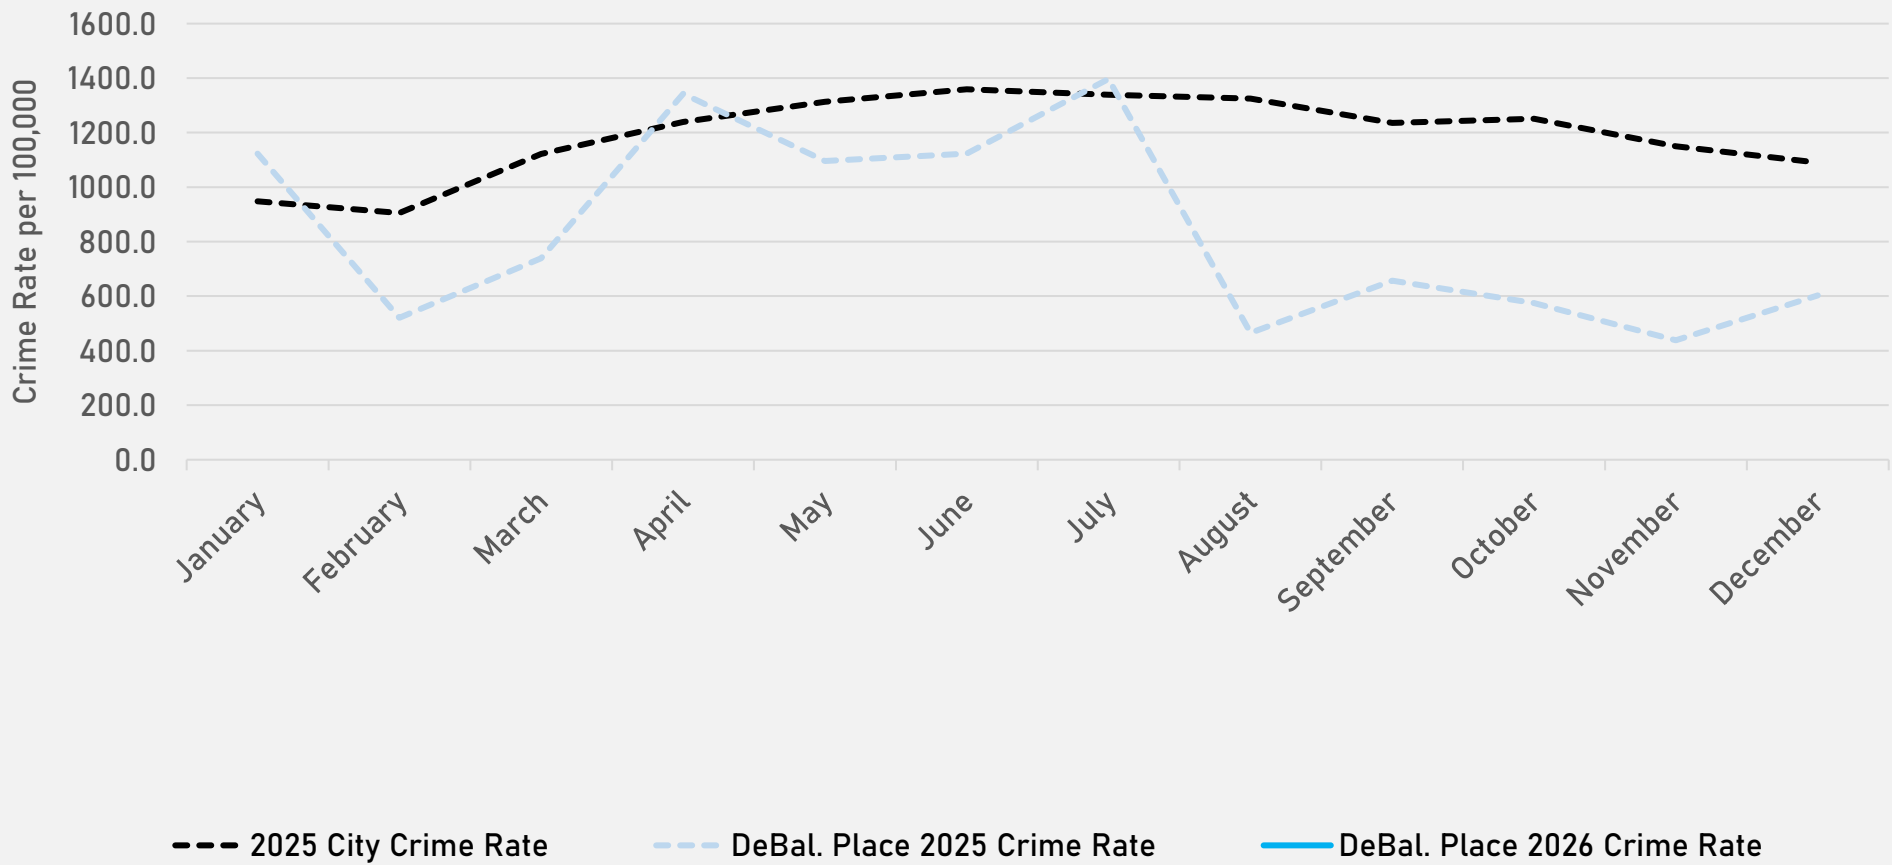

## DEBALIVIERE PLACE SUMMARY NOTES

- 12 total crimes in January 2026
  - **Down 71.4%** compared to January 2025 (42 crimes)
  - 2 crimes against persons in January 2026
    - **Down 50.0%** when compared to January 2025 (4 crimes)
- 12 total crimes so far in 2026
  - **Down 70.7%** compared to this time in 2025 (41 crimes)
  - 2 crimes against persons so far in 2026
    - **Down 60.0%** compared to this time in 2025 (5 crimes)
  - 7 crimes against property so far in 2026
    - **Down 75.9%** compared to this time in 2025 (29 crimes)

# DEBALIVIERE PLACE YEAR TO YEAR COMPARISON

2025

Crimes	Jan	Feb	Mar	Apr	May	Jun	Jul	Aug	Sep	Oct	Nov	Dec	Total
Aggravated Assault	1	2	0	6	0	0	1	1	2	3	1	1	18
Arson	0	0	0	0	0	0	0	0	0	0	0	0	0
Burglary	0	1	2	3	4	4	13	3	2	2	0	1	35
Homicide	0	0	0	0	0	0	0	0	0	0	0	0	0
Larceny	13	7	8	8	17	6	13	7	7	4	4	3	97
Motor Vehicle Theft	1	1	2	8	1	4	5	2	0	3	0	1	28
Robbery	0	0	0	2	1	0	1	0	1	0	0	1	6
<b>Total</b>	<b>15</b>	<b>11</b>	<b>12</b>	<b>27</b>	<b>26</b>	<b>14</b>	<b>33</b>	<b>13</b>	<b>12</b>	<b>12</b>	<b>5</b>	<b>7</b>	<b>184</b>

# DEBALIVIERE PLACE 2025 VS 2026

# DEBALIVIERE PLACE CRIMES BY TIME OF DAY

54% - Daytime (8AM-8PM)

46% - Nighttime (8PM-8AM)