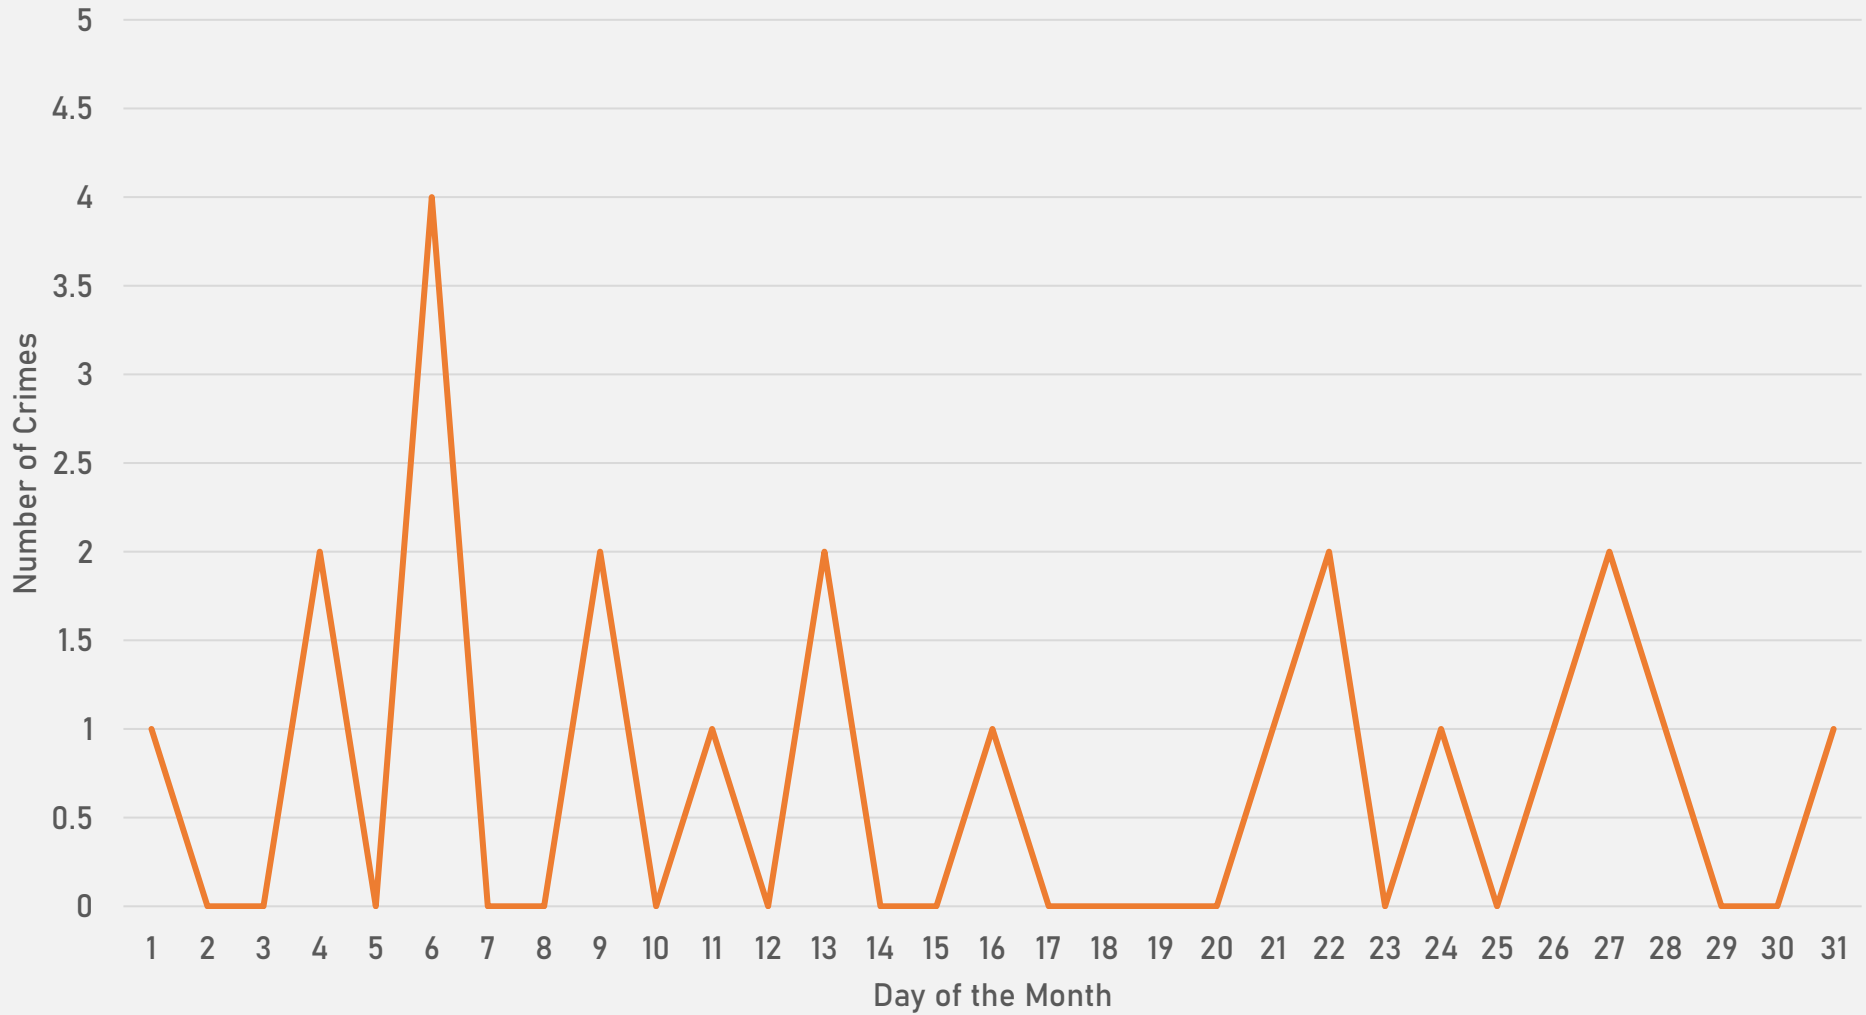

DEBALIVIERE PLACE CRIMES BY DAY OF THE MONTH