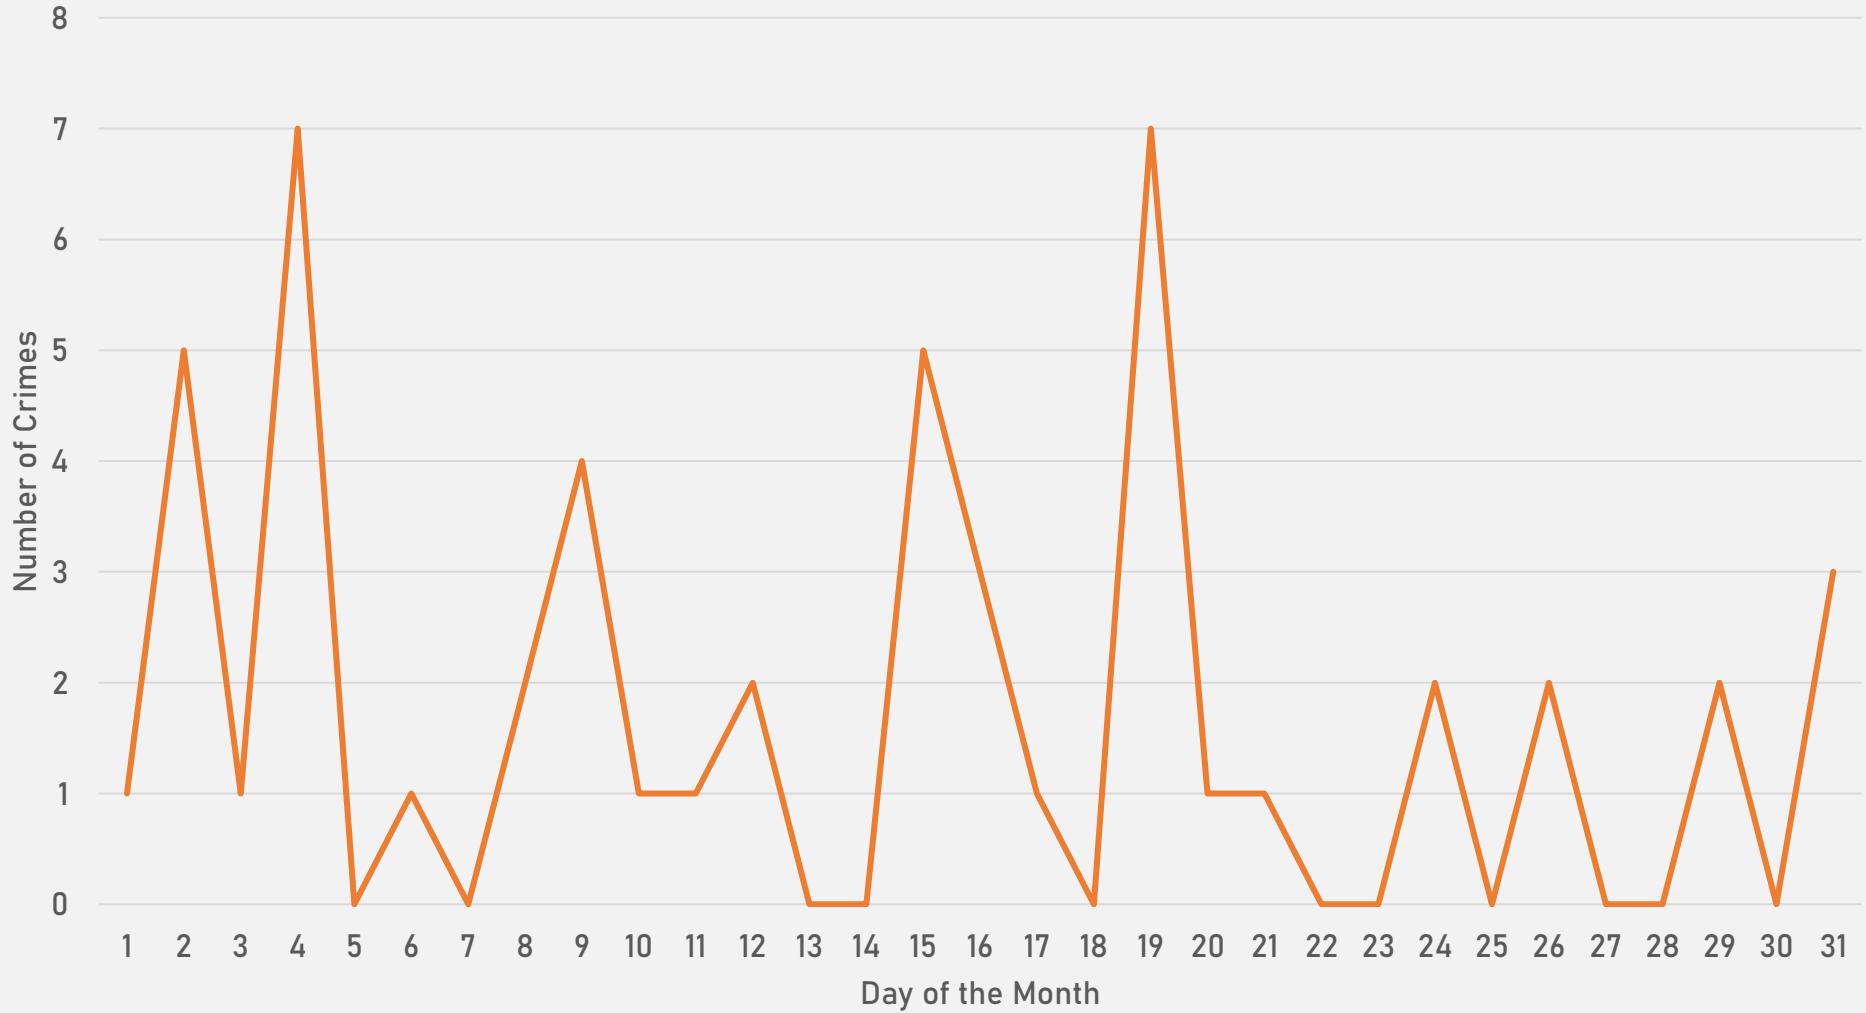

WEST END CRIMES BY DAY OF THE MONTH