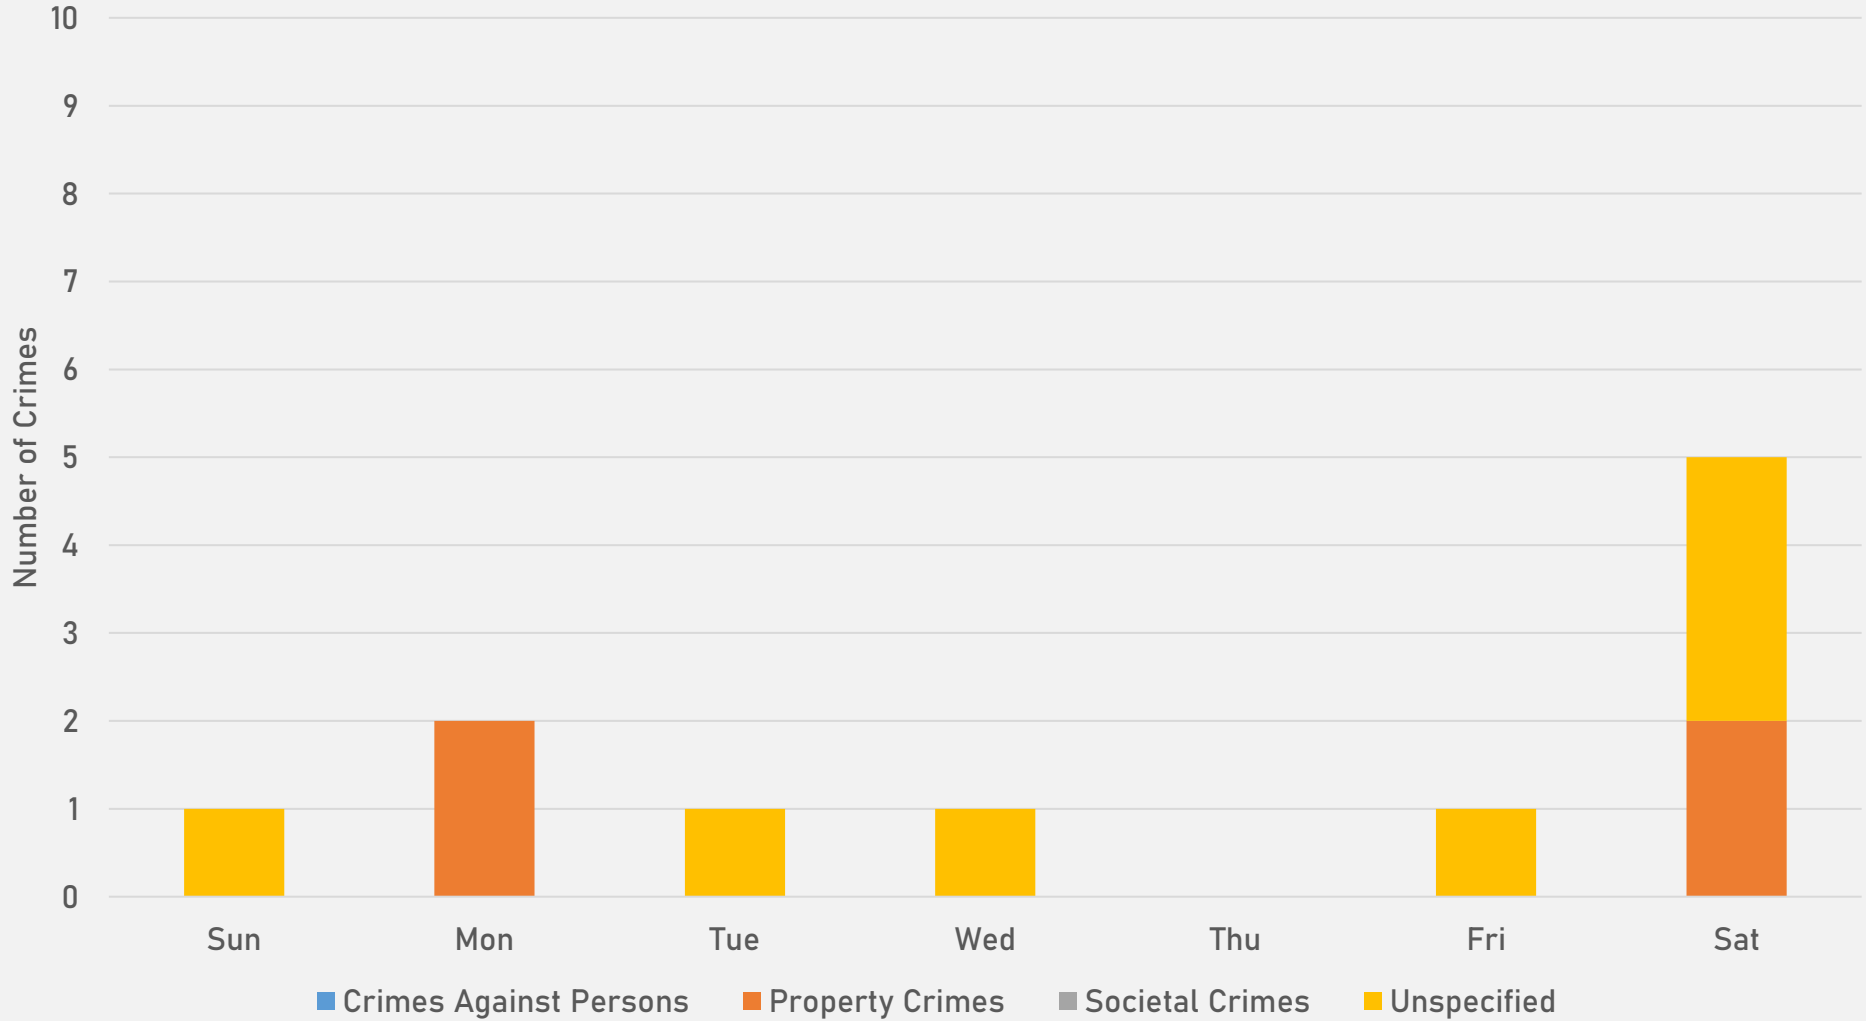

SKINKER-DEBALIVIERE CRIMES BY DAY OF THE WEEK