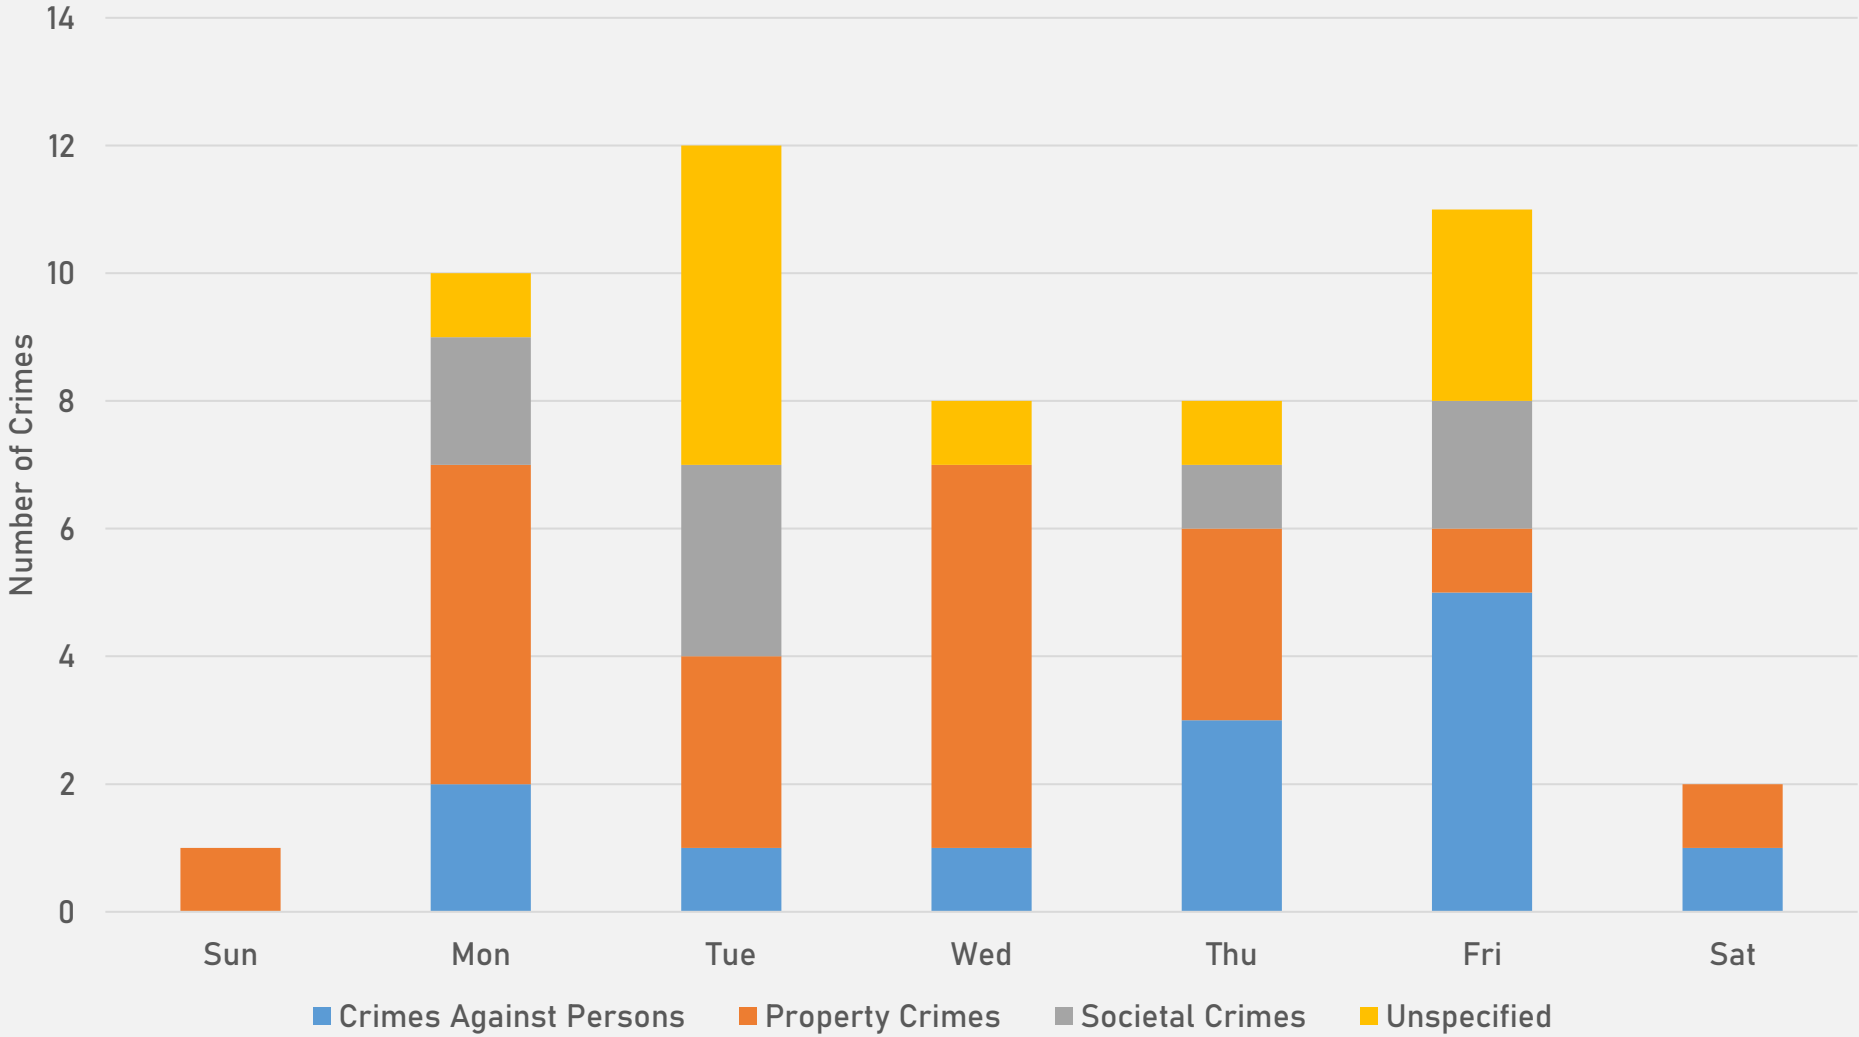

WEST END CRIMES BY DAY OF THE WEEK