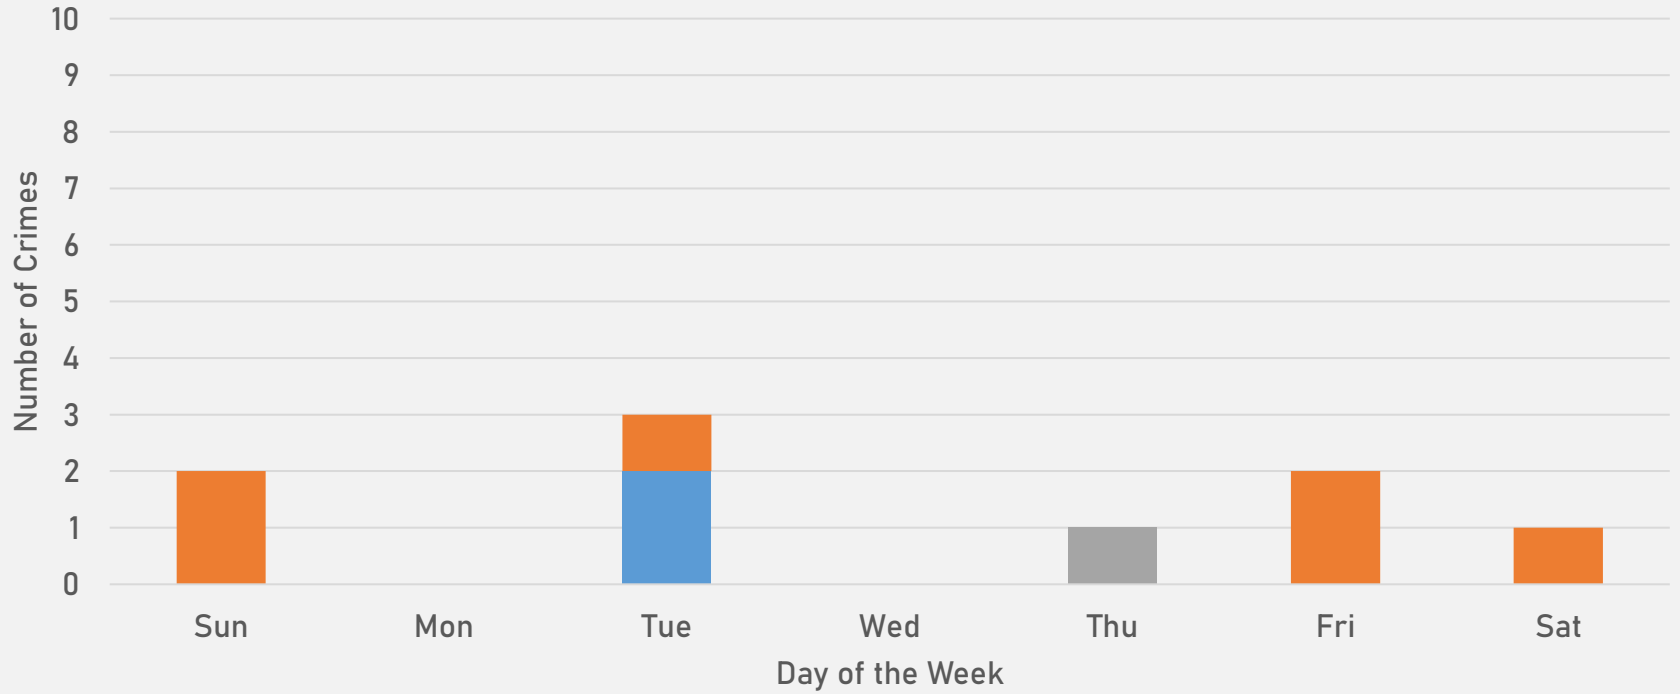

VISITATION PARK CRIMES BY DAY OF THE WEEK

■ Crimes Against Persons

■ Property Crimes

■ Societal Crimes

■ Unspecified