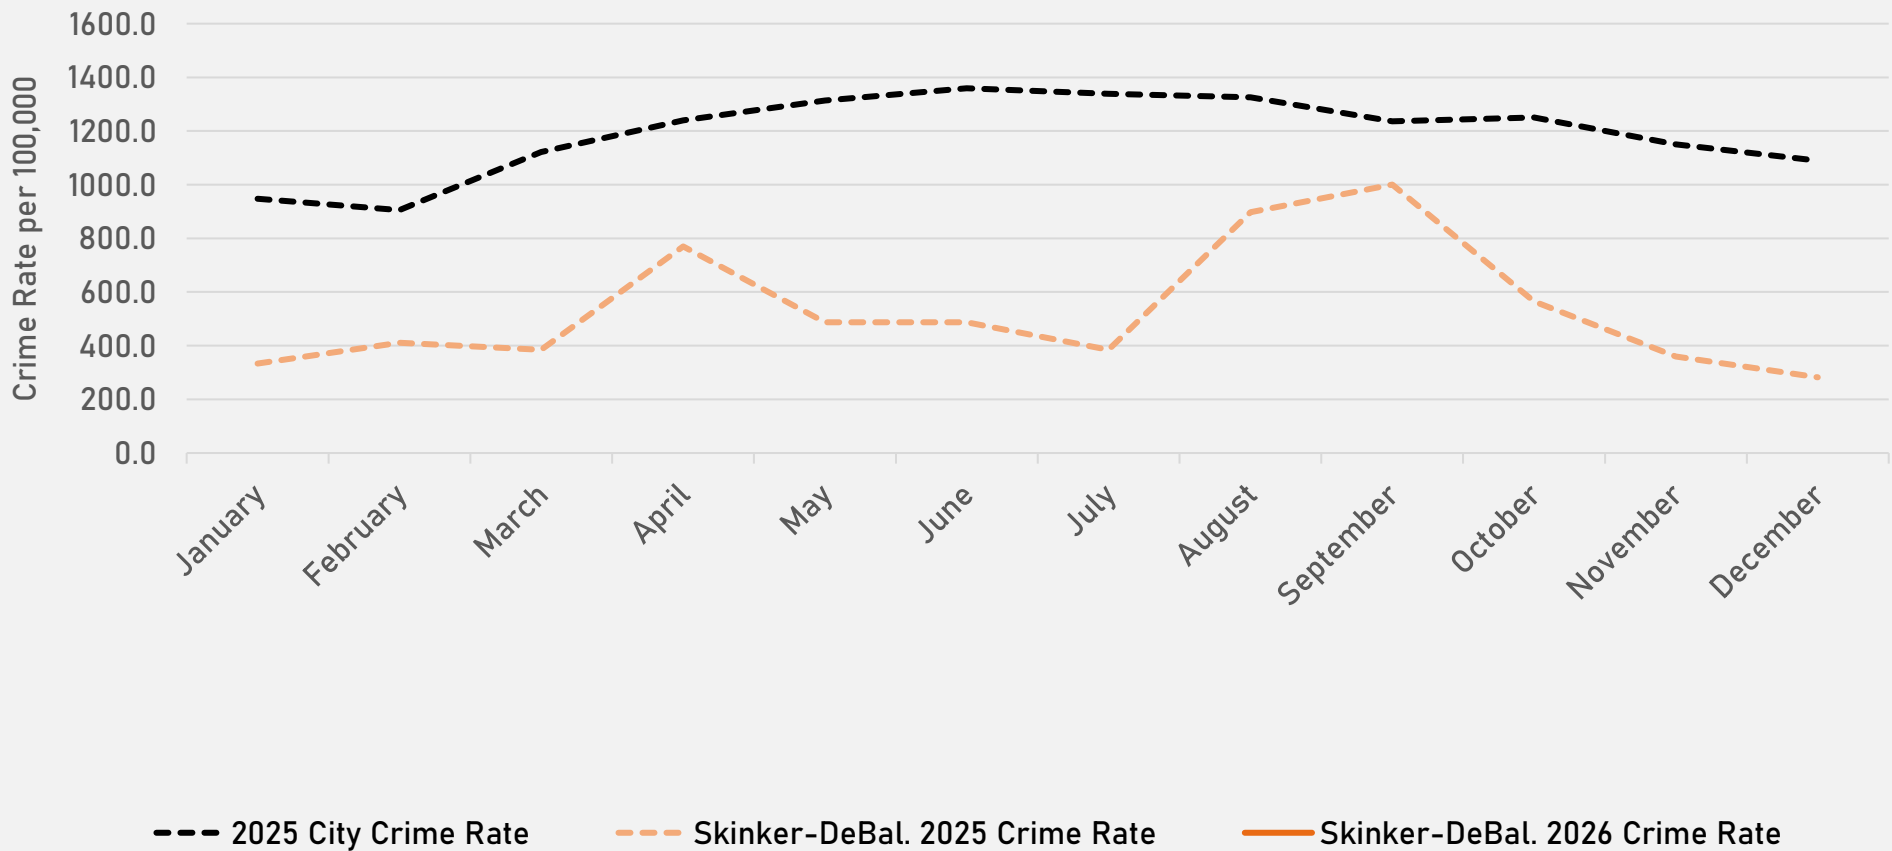

SKINKER-DEBALIVIERE YEAR TO YEAR COMPARISON

2025

Crimes	Jan	Feb	Mar	Apr	May	Jun	Jul	Aug	Sep	Oct	Nov	Dec	Total
Aggravated Assault	0	0	0	0	0	1	1	0	0	0	0	0	2
Arson	0	0	0	0	0	0	0	0	0	0	0	0	0
Burglary	0	1	0	0	1	0	4	1	2	3	1	1	14
Homicide	0	0	0	0	0	0	0	1	0	0	0	0	1
Larceny	5	3	3	7	6	8	4	11	12	2	3	2	66
Motor Vehicle Theft	1	1	1	4	0	1	2	5	5	5	1	0	26
Robbery	0	0	0	1	1	1	0	0	0	2	0	0	5
Total	6	5	4	12	8	11	11	18	19	12	5	3	114

2026

Crimes	Jan	Feb	Mar	Apr	May	Jun	Jul	Aug	Sep	Oct	Nov	Dec	Total
Aggravated Assault	0												0
Arson	0												0
Burglary	2												2
Homicide	0												0
Larceny	2												2
Motor Vehicle Theft	0												0
Robbery	0												0
Total	4												4

SKINKER-DEBALIVIERE 2025 VS 2026