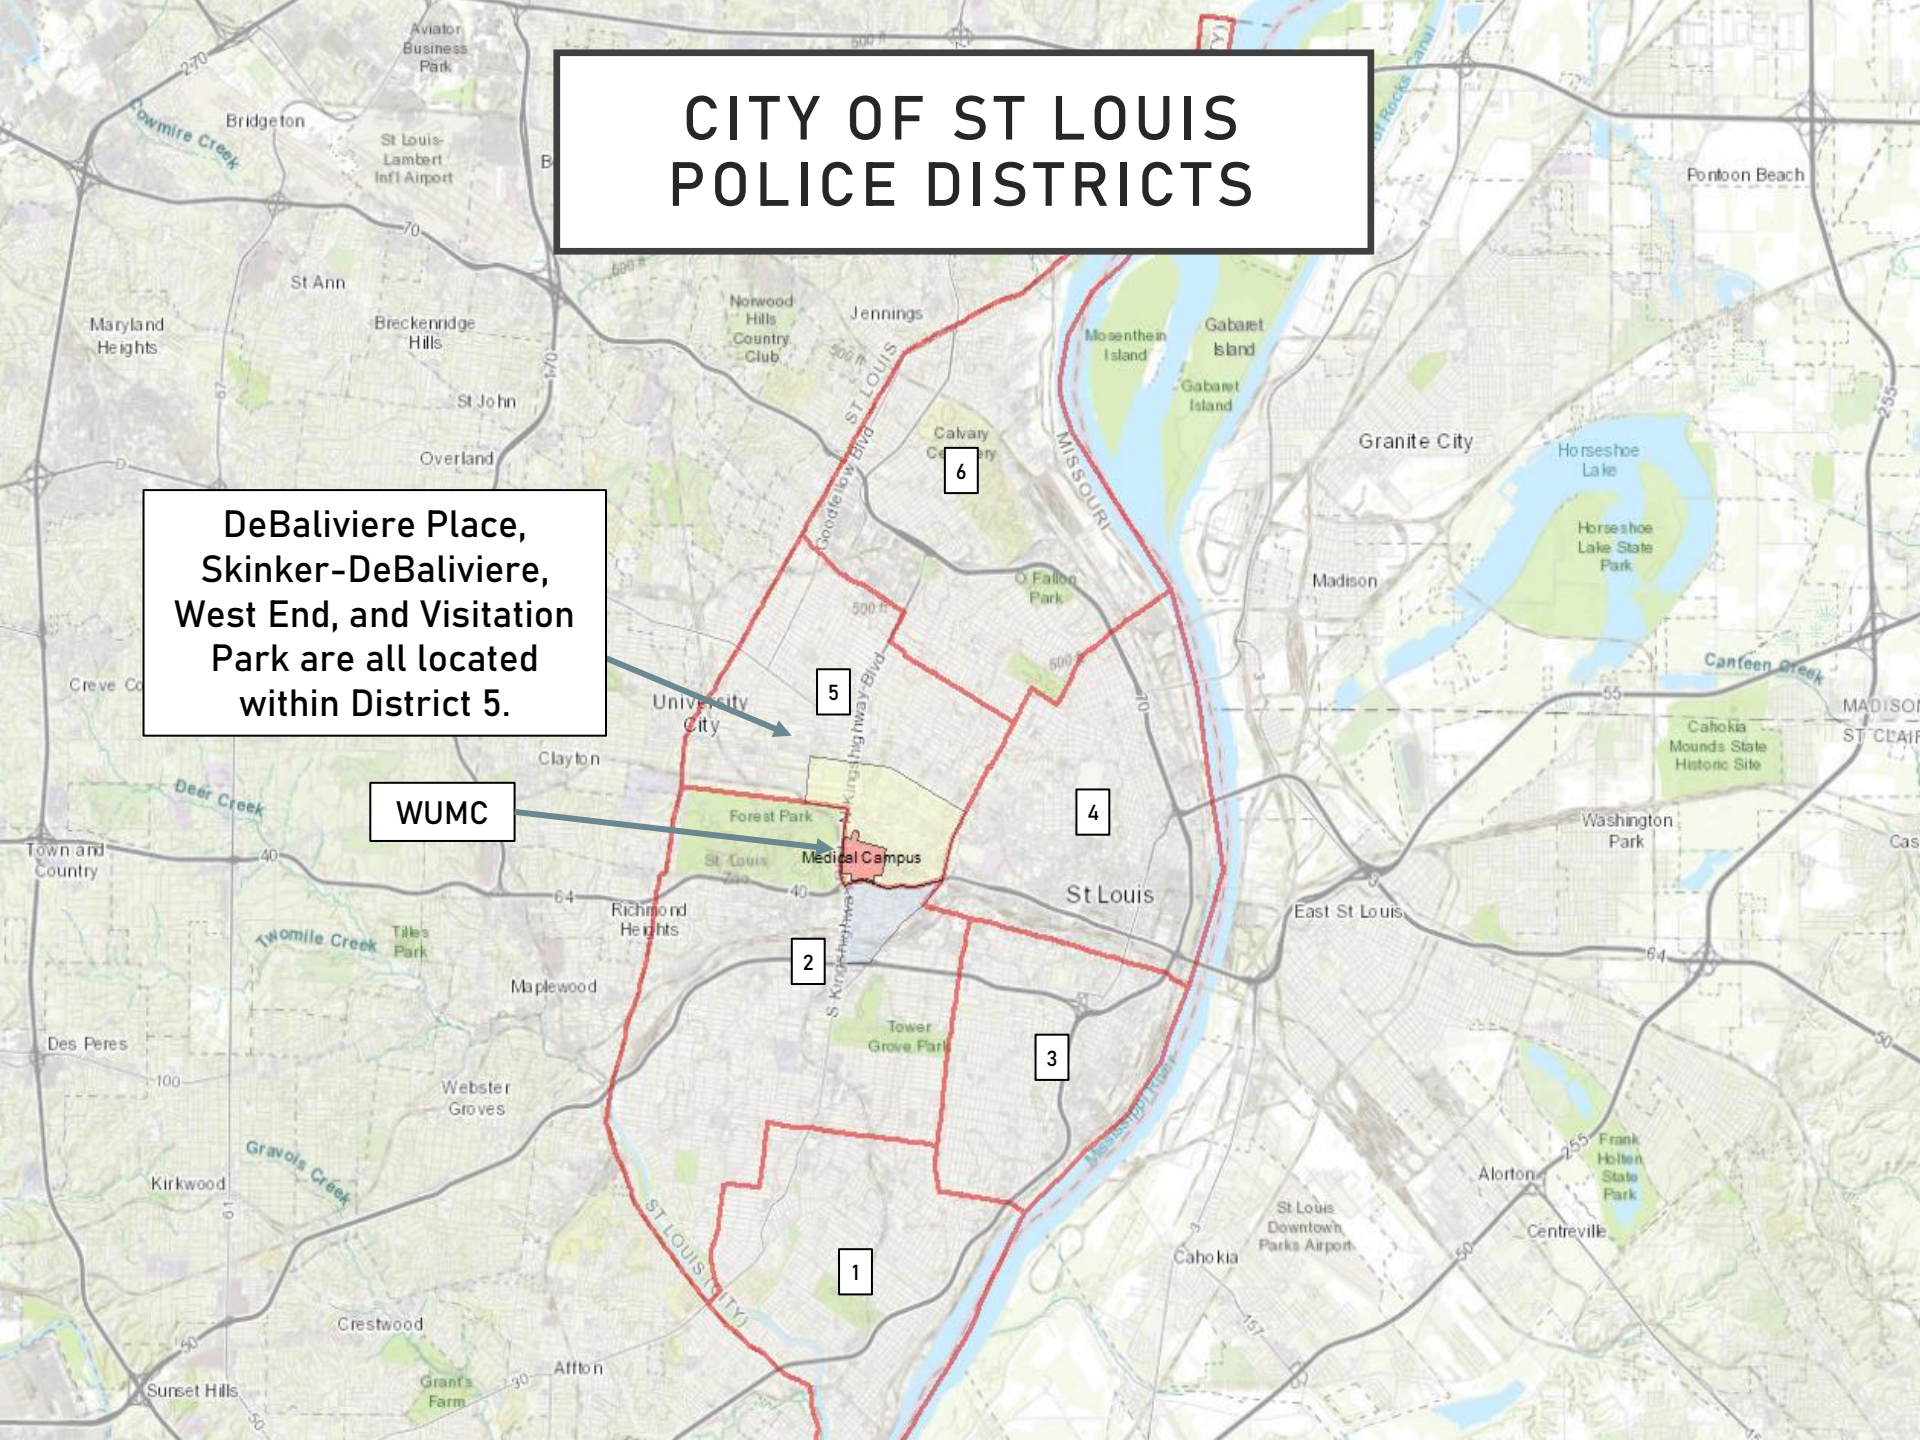

January 2026  
Monthly Crime Report

**DEBALIVIERE PLACE  
SKINKER-DEBALIVIERE  
WEST END  
VISITATION PARK**

Washington University Medical Center

# CITY OF ST LOUIS POLICE DISTRICTS

DeBaliviere Place,  
Skinker-DeBaliviere,  
West End, and Visitation  
Park are all located  
within District 5.

WUMC

# DISTRICT 5 SUMMARY NOTES

There are 15 neighborhoods in District 5.

- Academy
  - Central West End
  - DeBaliviere Place
  - Fountain Park
  - Hamilton Heights
  - Kingsway East
  - Kingsway West
  - Lewis Place
  - Skinker-DeBaliviere
  - The Greater Ville
  - The Ville
  - Vandeventer
  - Visitation Park
  - Wells-Goodfellow
  - West End
- The **lowest number** of crimes in one neighborhood was 7 in Visitation Park
  - The **highest number** of crimes in one neighborhood was 140 in Central West End
  - The average number of crimes per neighborhood was 34.7
  - The **lowest crime rate** per 100,000 in one neighborhood was 328.7 in DeBaliviere Place
  - The **highest crime rate** per 100,000 in one neighborhood was 1810.9 in Fountain Park
  - The overall crime rate in District 5 was 919.4

# NEIGHBORHOODS VS CITY CRIME RATE OVER THE PAST YEAR

**DEBALIVIERE PLACE  
NEIGHBORHOOD DETAIL**