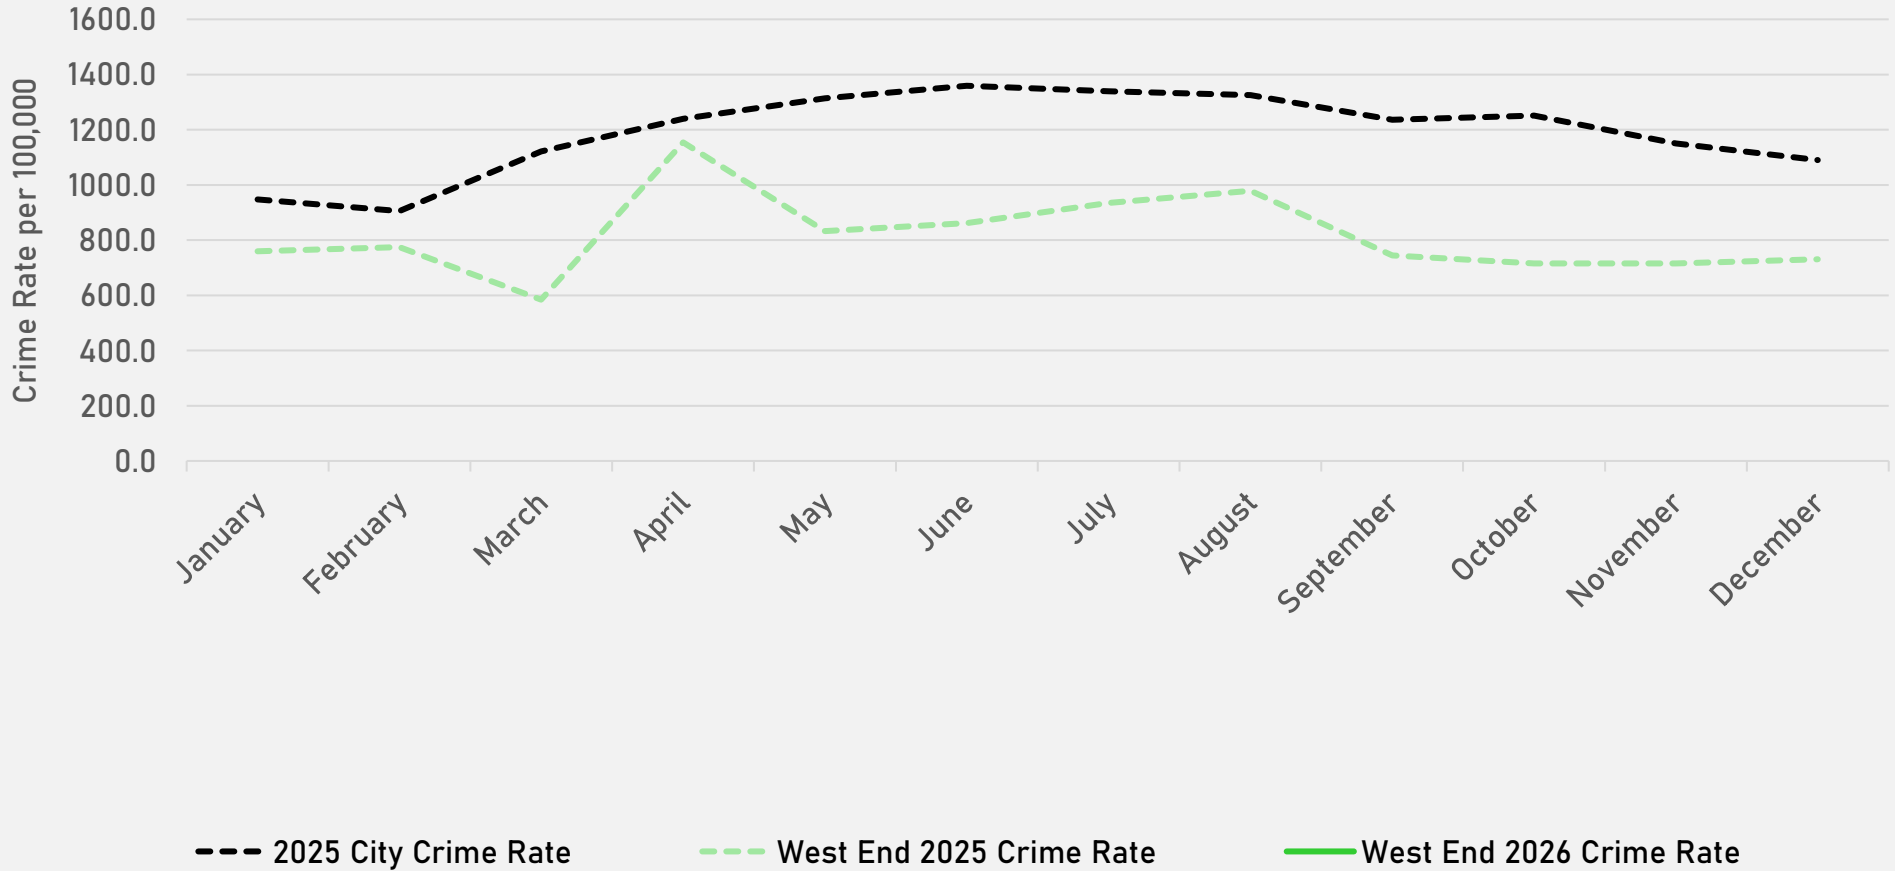

WEST END YEAR TO YEAR COMPARISON

2025

Crimes	Jan	Feb	Mar	Apr	May	Jun	Jul	Aug	Sep	Oct	Nov	Dec	Total
Aggravated Assault	4	0	1	7	2	2	6	4	7	3	3	3	42
Arson	0	0	0	0	0	0	0	0	0	0	0	0	0
Burglary	1	2	3	12	5	2	2	8	0	1	6	1	42
Homicide	0	0	0	0	0	1	1	0	0	0	0	0	2
Larceny	7	17	11	15	13	15	12	11	8	13	9	5	136
Motor Vehicle Theft	8	2	3	6	10	7	7	5	5	6	3	2	74
Robbery	1	0	0	3	1	0	2	2	1	2	1	2	15
Total	21	21	18	43	31	27	30	30	21	25	22	13	311

2026

Crimes	Jan	Feb	Mar	Apr	May	Jun	Jul	Aug	Sep	Oct	Nov	Dec	Total
Aggravated Assault	2												2
Arson	0												0
Burglary	3												3
Homicide	1												1
Larceny	6												6
Motor Vehicle Theft	4												4
Robbery	1												1
Total	17												17

WEST END 2025 VS 2026