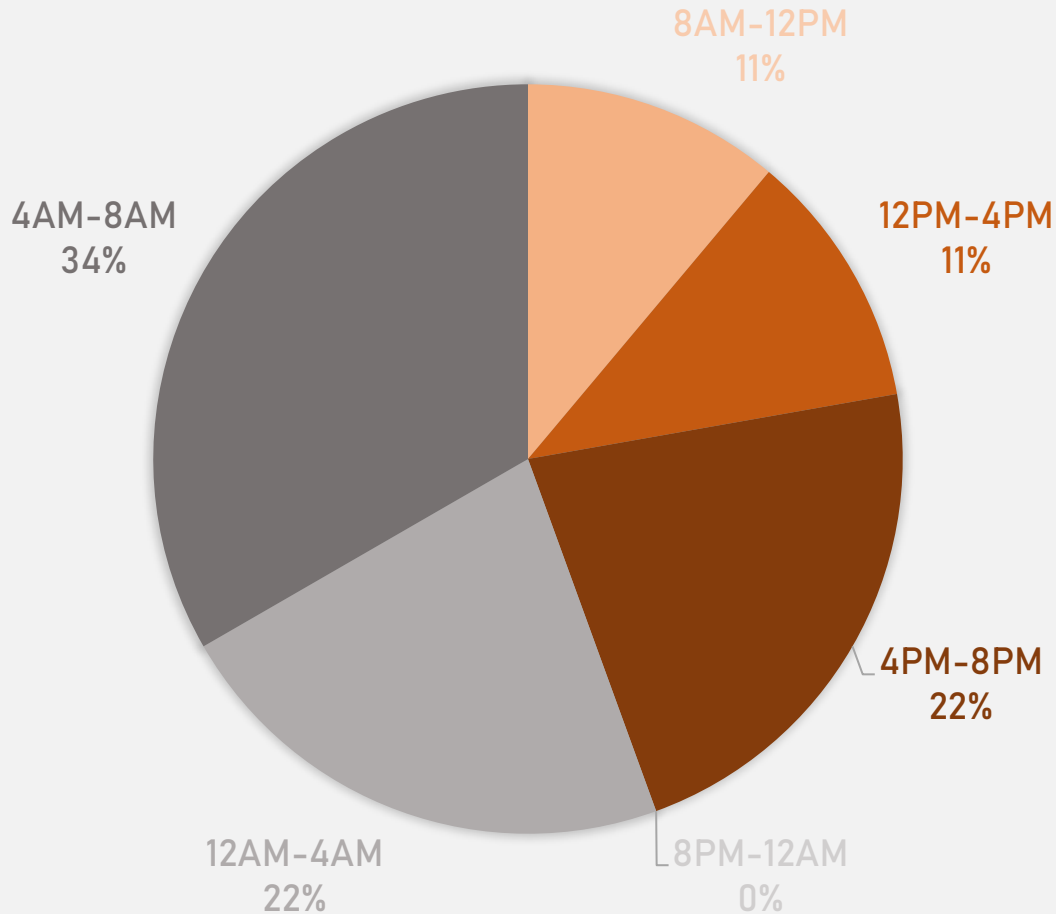

# SKINKER-DEBALIVIERE CRIMES BY TIME OF DAY

55% - Daytime (8AM-8PM)

45% - Nighttime (8PM-8AM)

# WEST END CRIMES BY TIME OF DAY

69% - Daytime (8AM-8PM)

31% - Nighttime (8PM-8AM)

# VISITATION PARK CRIMES BY DAY OF THE WEEK

■ Crimes Against Persons

■ Property Crimes

■ Societal Crimes

■ Unspecified

# VISITATION PARK CRIMES BY TIME OF DAY

44% - Daytime (8AM-8PM)

56% - Nighttime (8PM-8AM)