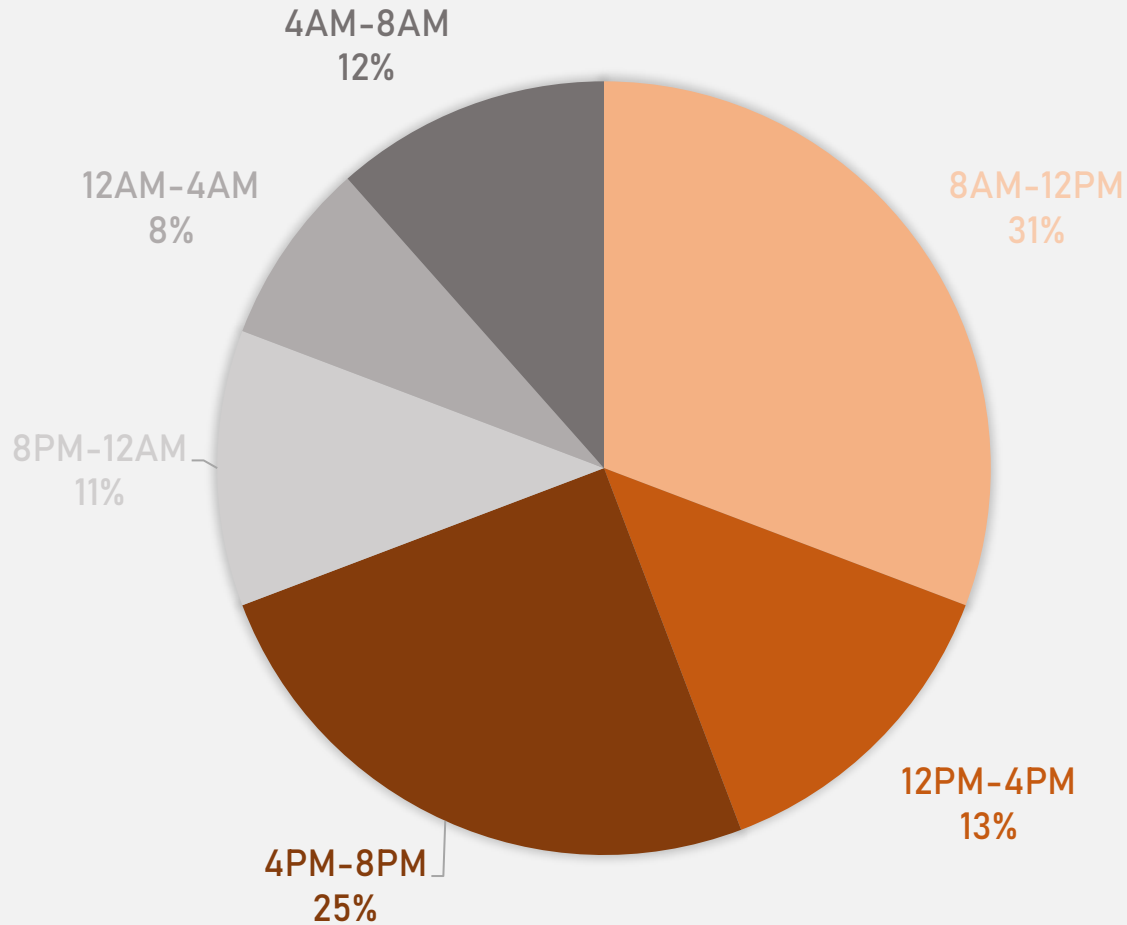

# SKINKER-DEBALIVIERE CRIMES BY TIME OF DAY

55% - Daytime (8AM-8PM)

45% - Nighttime (8PM-8AM)

2026

Crimes	Jan	Feb	Mar	Apr	May	Jun	Jul	Aug	Sep	Oct	Nov	Dec	Total
Aggravated Assault	2												2
Arson	0												0
Burglary	3												3
Homicide	1												1
Larceny	6												6
Motor Vehicle Theft	4												4
Robbery	1												1
<b>Total</b>	<b>17</b>												<b>17</b>

# WEST END CRIMES BY TIME OF DAY

69% - Daytime (8AM-8PM)

31% - Nighttime (8PM-8AM)

# VISITATION PARK CRIMES BY TIME OF DAY

44% - Daytime (8AM-8PM)

56% - Nighttime (8PM-8AM)