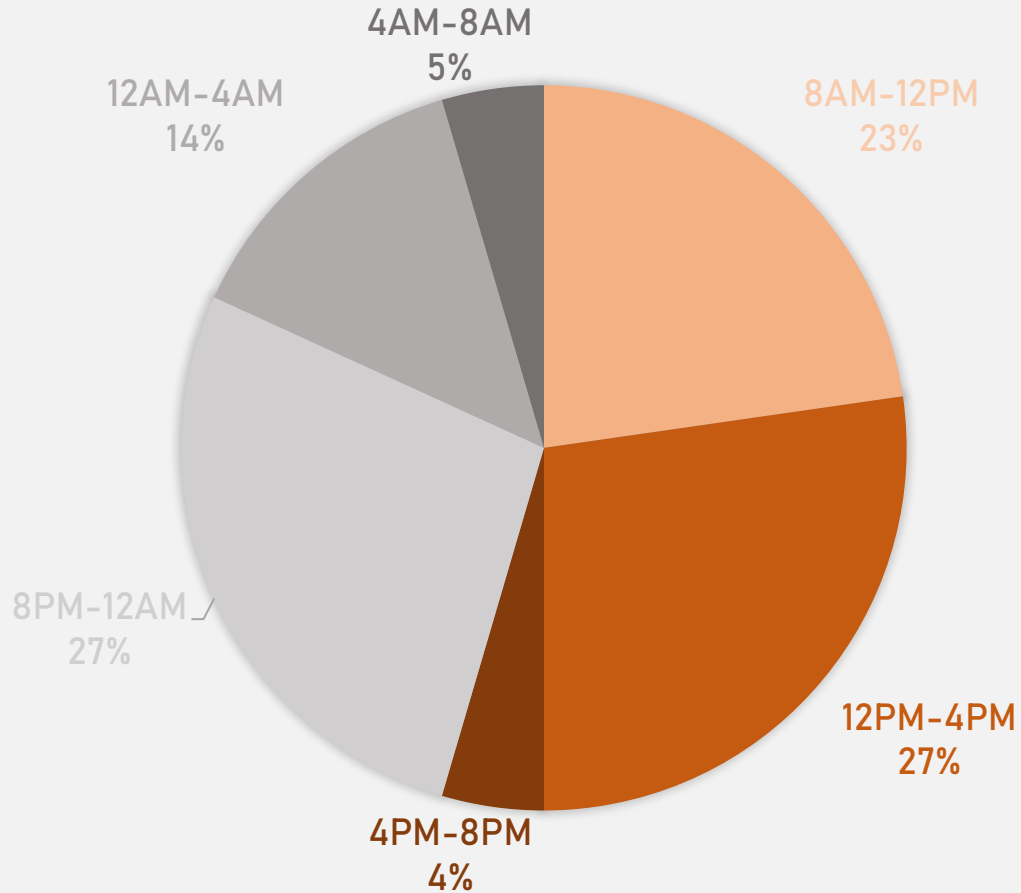

DEBALIVIERE PLACE CRIMES BY TIME OF DAY

54% - Daytime (8AM-8PM)

46% - Nighttime (8PM-8AM)