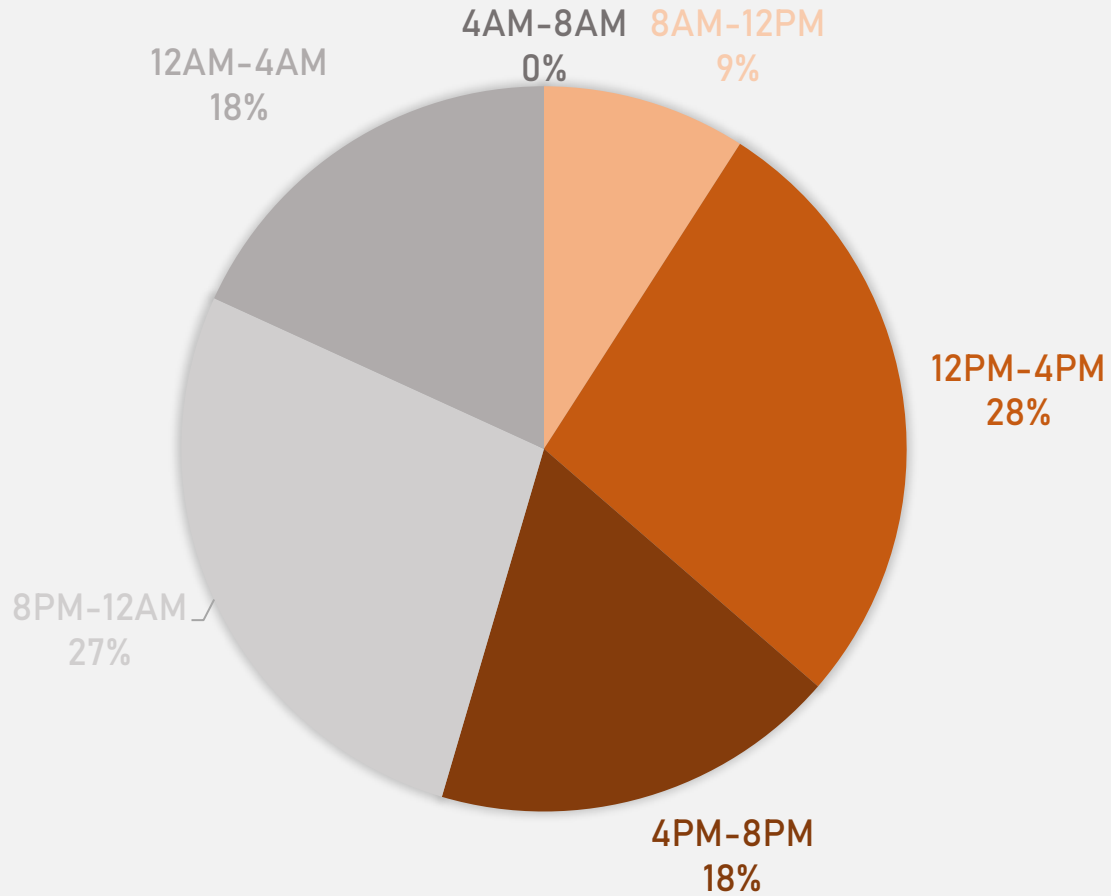

# SKINKER-DEBALIVIERE CRIMES BY TIME OF DAY

55% - Daytime (8AM-8PM)

45% - Nighttime (8PM-8AM)