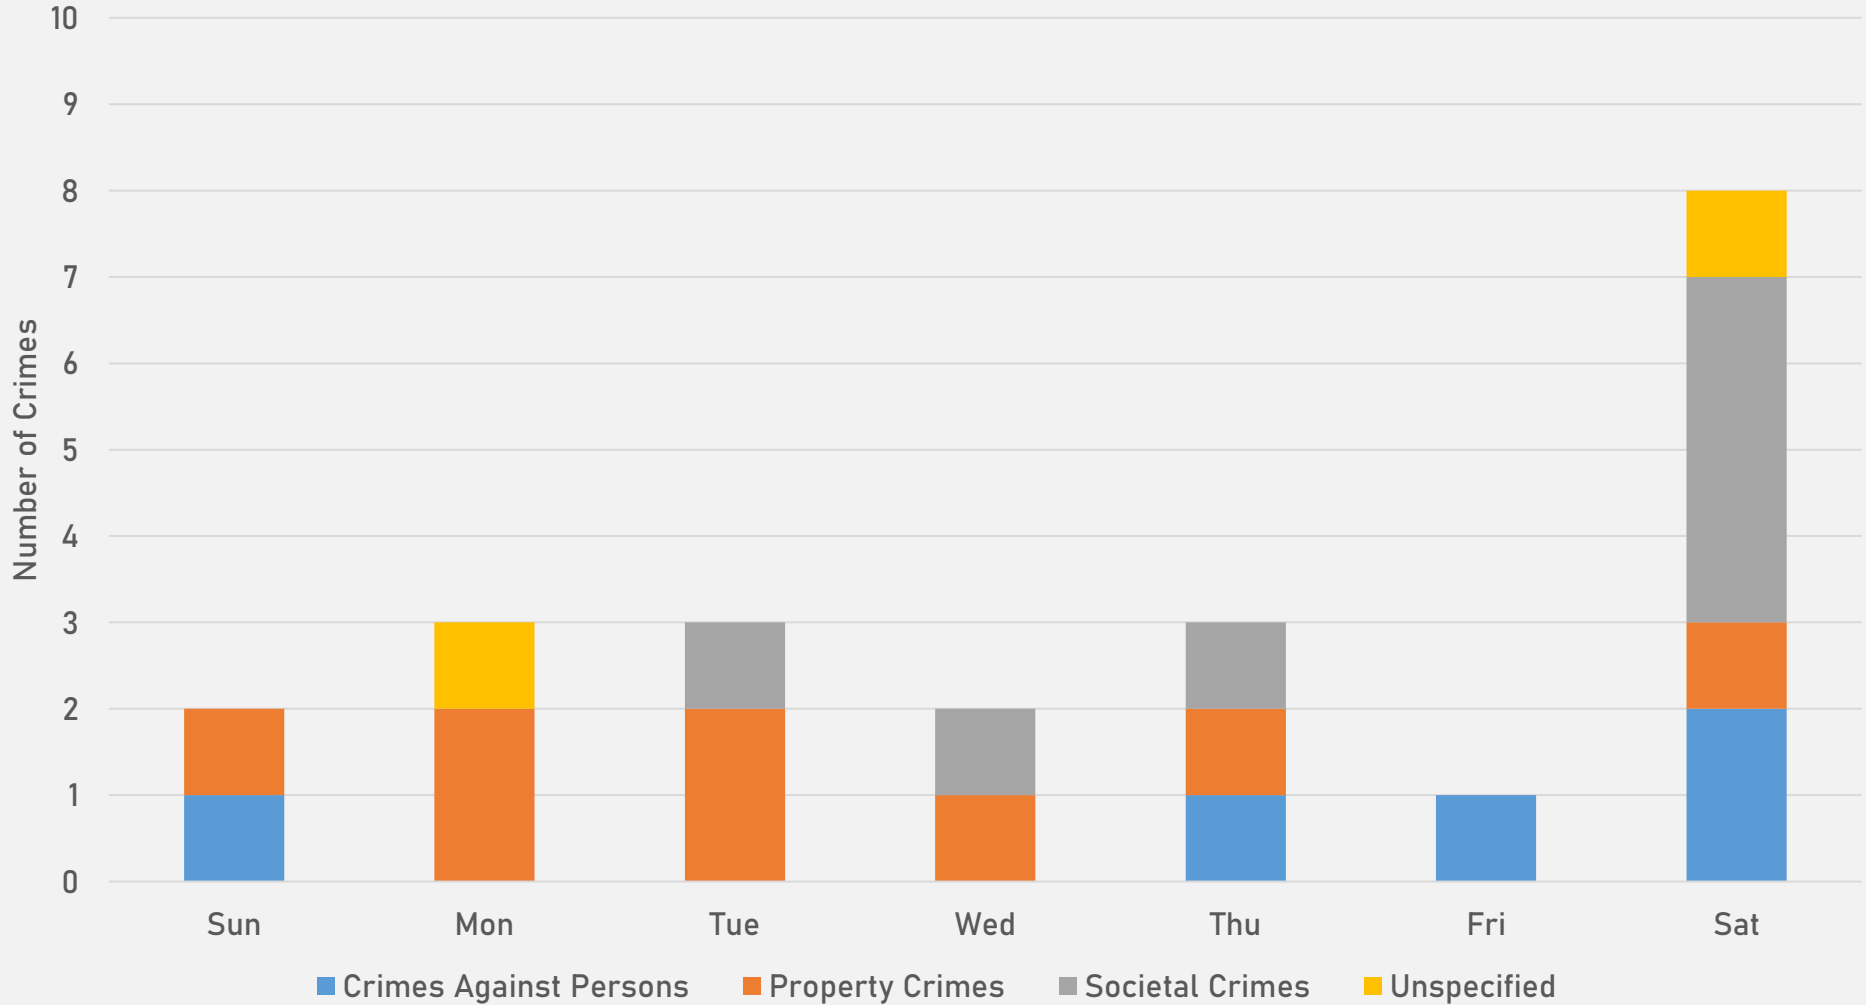

# NEIGHBORHOODS VS CITY CRIME RATE OVER THE PAST YEAR

**DEBALIVIERE PLACE  
NEIGHBORHOOD DETAIL**

## DEBALIVIERE PLACE SUMMARY NOTES

- 12 total crimes in January 2026
  - **Down 71.4%** compared to January 2025 (42 crimes)
  - 2 crimes against persons in January 2026
    - **Down 50.0%** when compared to January 2025 (4 crimes)
- 12 total crimes so far in 2026
  - **Down 70.7%** compared to this time in 2025 (41 crimes)
  - 2 crimes against persons so far in 2026
    - **Down 60.0%** compared to this time in 2025 (5 crimes)
  - 7 crimes against property so far in 2026
    - **Down 75.9%** compared to this time in 2025 (29 crimes)

# DEBALIVIERE PLACE YEAR TO YEAR COMPARISON

2025

Crimes	Jan	Feb	Mar	Apr	May	Jun	Jul	Aug	Sep	Oct	Nov	Dec	Total
Aggravated Assault	1	2	0	6	0	0	1	1	2	3	1	1	18
Arson	0	0	0	0	0	0	0	0	0	0	0	0	0
Burglary	0	1	2	3	4	4	13	3	2	2	0	1	35
Homicide	0	0	0	0	0	0	0	0	0	0	0	0	0
Larceny	13	7	8	8	17	6	13	7	7	4	4	3	97
Motor Vehicle Theft	1	1	2	8	1	4	5	2	0	3	0	1	28
Robbery	0	0	0	2	1	0	1	0	1	0	0	1	6
<b>Total</b>	<b>15</b>	<b>11</b>	<b>12</b>	<b>27</b>	<b>26</b>	<b>14</b>	<b>33</b>	<b>13</b>	<b>12</b>	<b>12</b>	<b>5</b>	<b>7</b>	<b>184</b>

# DEBALIVIERE PLACE CRIMES BY TIME OF DAY

54% - Daytime (8AM-8PM)

46% - Nighttime (8PM-8AM)