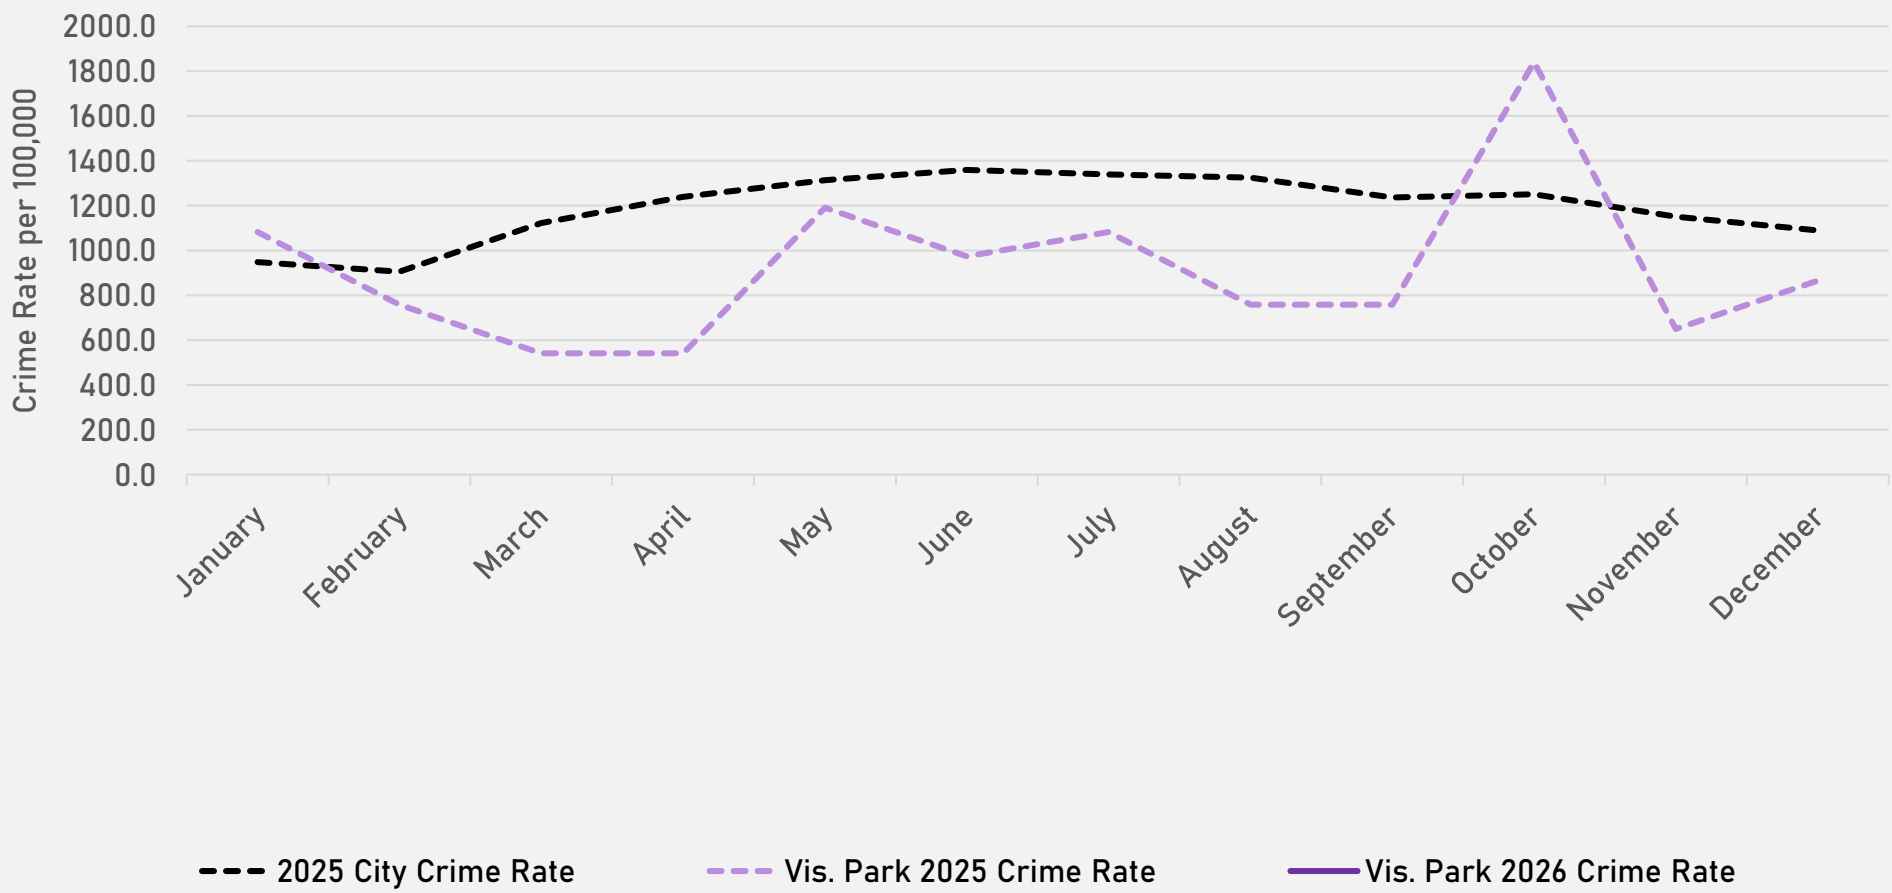

VISITATION PARK YEAR TO YEAR COMPARISON

2025

Crimes	Jan	Feb	Mar	Apr	May	Jun	Jul	Aug	Sep	Oct	Nov	Dec	Total
Aggravated Assault	0	0	2	0	0	0	1	1	0	2	0	0	6
Arson	0	0	0	0	0	0	0	0	0	0	0	0	0
Burglary	1	0	0	0	2	1	1	2	1	1	1	1	11
Homicide	0	0	0	0	0	0	0	0	0	0	0	0	0
Larceny	3	2	2	1	2	2	2	1	0	0	0	3	18
Motor Vehicle Theft	0	0	1	0	0	1	0	0	1	2	0	0	5
Robbery	0	0	0	0	0	0	1	0	0	0	0	1	5
Total	4	2	5	1	4	4	5	4	2	5	1	5	45

2026

Crimes	Jan	Feb	Mar	Apr	May	Jun	Jul	Aug	Sep	Oct	Nov	Dec	Total
Aggravated Assault	0												0
Arson	0												0
Burglary	0												0
Homicide	0												0
Larceny	2												2
Motor Vehicle Theft	1												1
Robbery	0												0
Total	3												3

VISITATION PARK 2025 VS 2026