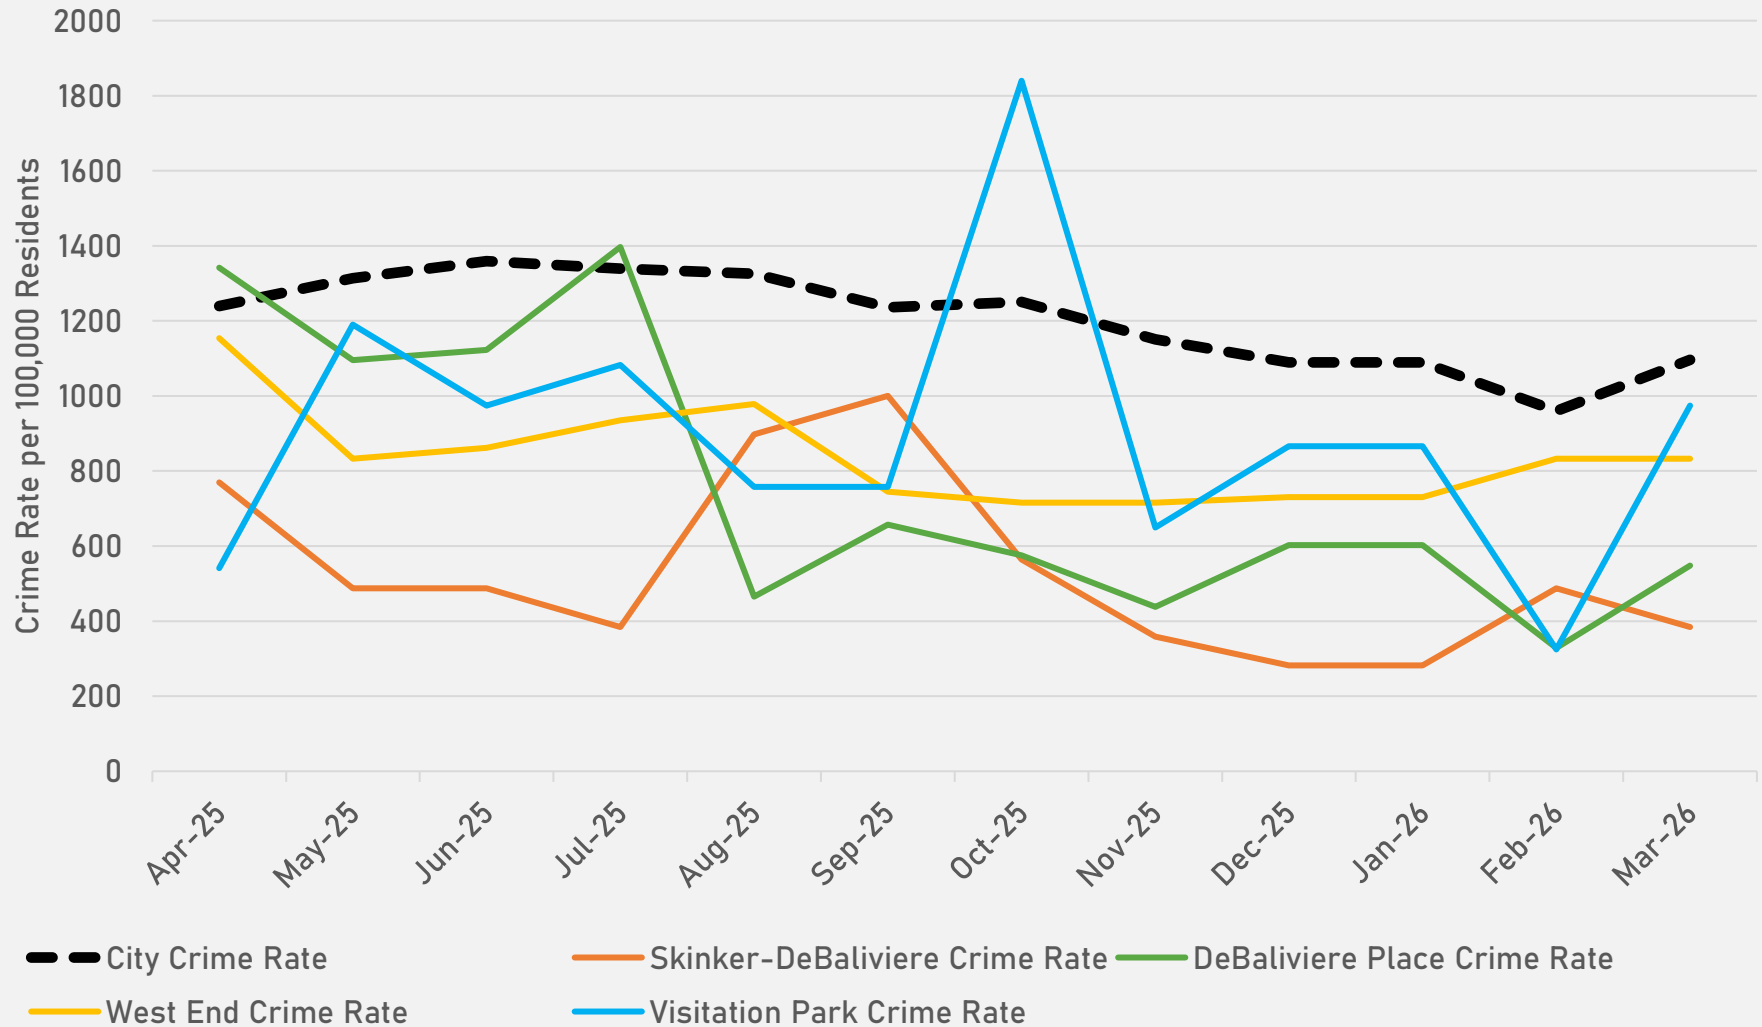

March 2026
Monthly Crime Report

**DEBALIVIERE PLACE
SKINKER-DEBALIVIERE
WEST END
VISITATION PARK**

Washington University Medical Center

CITY OF ST LOUIS POLICE DISTRICTS

DeBaliviere Place,
Skinker-DeBaliviere,
West End, and Visitation
Park are all located
within District 5.

- The **lowest number** of crimes in one neighborhood was 9 in Visitation Park
- The **highest number** of crimes in one neighborhood was 147 in Central West End
- The average number of crimes per neighborhood was 35.3
- The **lowest crime rate** per 100,000 in one neighborhood was 384.7 in Skinker DeBaliviere
- The **highest crime rate** per 100,000 in one neighborhood was 2459.2 in Wells Goodfellow
- The overall crime rate in District 5 was 1083.8

NEIGHBORHOODS VS CITY CRIME RATE OVER THE PAST YEAR

**DEBALIVIERE PLACE
NEIGHBORHOOD DETAIL**

DEBALIVIERE PLACE SUMMARY NOTES

- 20 total crimes in March 2026
 - **Down 31.0%** compared to March 2025 (29 crimes)
 - 3 crimes against persons in March 2026
 - No change when compared to March 2025 (3 crimes)
- 48 total crimes so far in 2026
 - **Down 47.3%** compared to this time in 2025 (91 crimes)
 - 5 crimes against persons so far in 2026
 - **Down 58.3%** compared to this time in 2025 (12 crimes)
 - 29 crimes against property so far in 2026
 - **Down 56.1%** compared to this time in 2025 (66 crimes)

**SKINKER-DEBALIVIERE
NEIGHBORHOOD DETAIL**

SKINKER-DEBALIVIERE SUMMARY NOTES

- 15 total crimes in March 2026
 - **Down 6.2%** compared to March 2025 (16 crimes)
 - 1 crimes against persons in March 2026
 - **Down 75.0%** compared to March 2025 (4 crimes)
- 52 total crimes so far in 2026
 - **Up 10.6%** compared to this time in 2025 (47 crimes)
 - 8 crimes against persons so far in 2026
 - **Up 14.3%** compared to this time in 2025 (7 crimes)
 - 30 crimes against property so far in 2026
 - **Up 25.0%** compared to this time in 2025 (24 crimes)