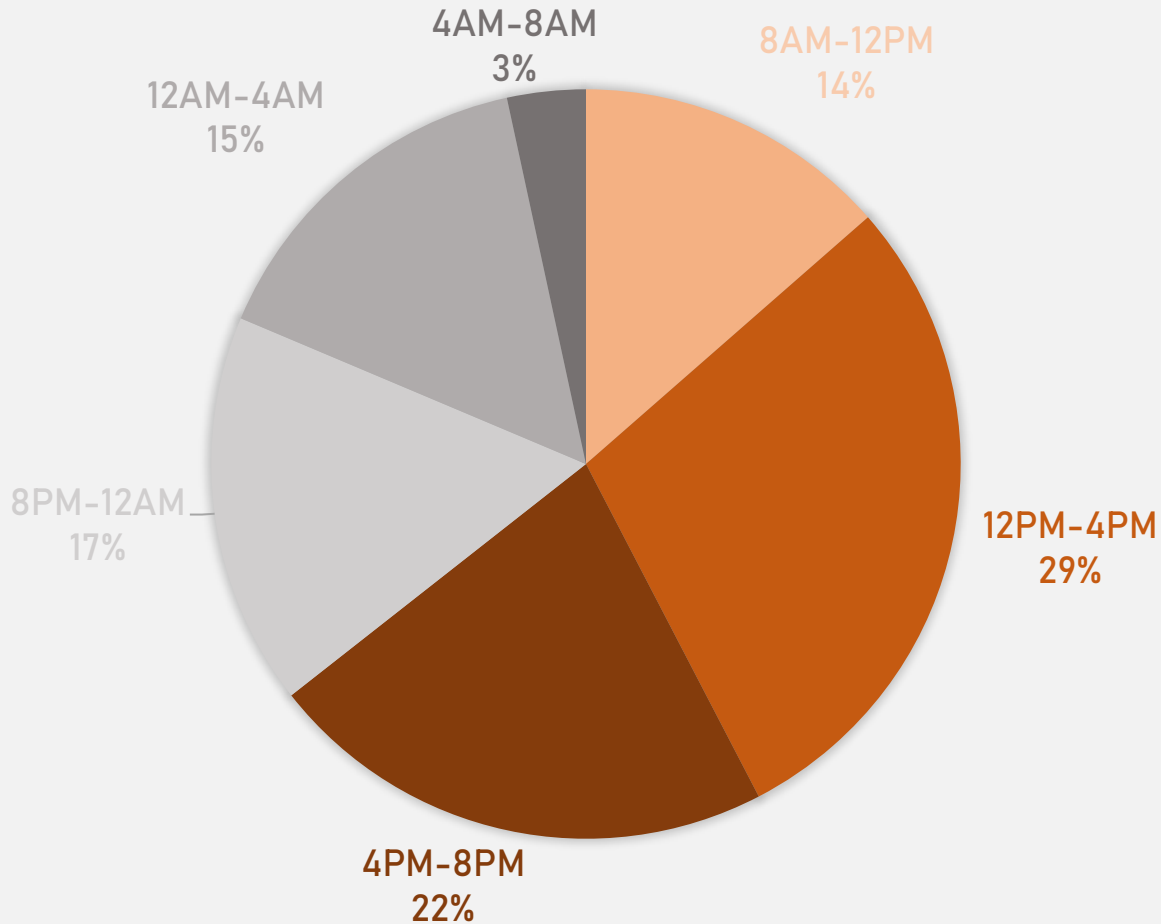

SKINKER-DEBALIVIERE 2025 VS 2026

SKINKER-DEBALIVIERE CRIMES BY DAY OF THE WEEK

SKINKER-DEBALIVIERE CRIMES BY TIME OF DAY

- 50% - Daytime (8AM-8PM)
- 50% - Nighttime (8PM-8AM)

SKINKER-DEBALIVIERE CRIMES BY DAY OF THE MONTH

2026

Crimes	Jan	Feb	Mar	Apr	May	Jun	Jul	Aug	Sep	Oct	Nov	Dec	Total
Aggravated Assault	2	2	5										9
Arson	0	0	0										0
Burglary	3	5	3										11
Homicide	1	1	0										2
Larceny	6	23	19										48
Motor Vehicle Theft	4	3	4										11
Robbery	1	2	1										4
Total	17	36	32										85

WEST END 2025 VS 2026

WEST END CRIMES BY DAY OF THE WEEK

WEST END CRIMES BY TIME OF DAY

65% - Daytime (8AM-8PM)
35% - Nighttime (8PM-8AM)

WEST END CRIMES BY DAY OF THE MONTH

**VISITATION PARK
NEIGHBORHOOD DETAIL**

19 total crimes so far in 2026

- **Down 13.6%** compared to this time in 2025 (22 crimes)
- 2 crimes against persons so far in 2026
 - **Down 75.0%** compared to this time in 2025 (8 crimes)
- 12 crimes against property so far in 2026
 - No change compared to this time in 2025 (12 crimes)