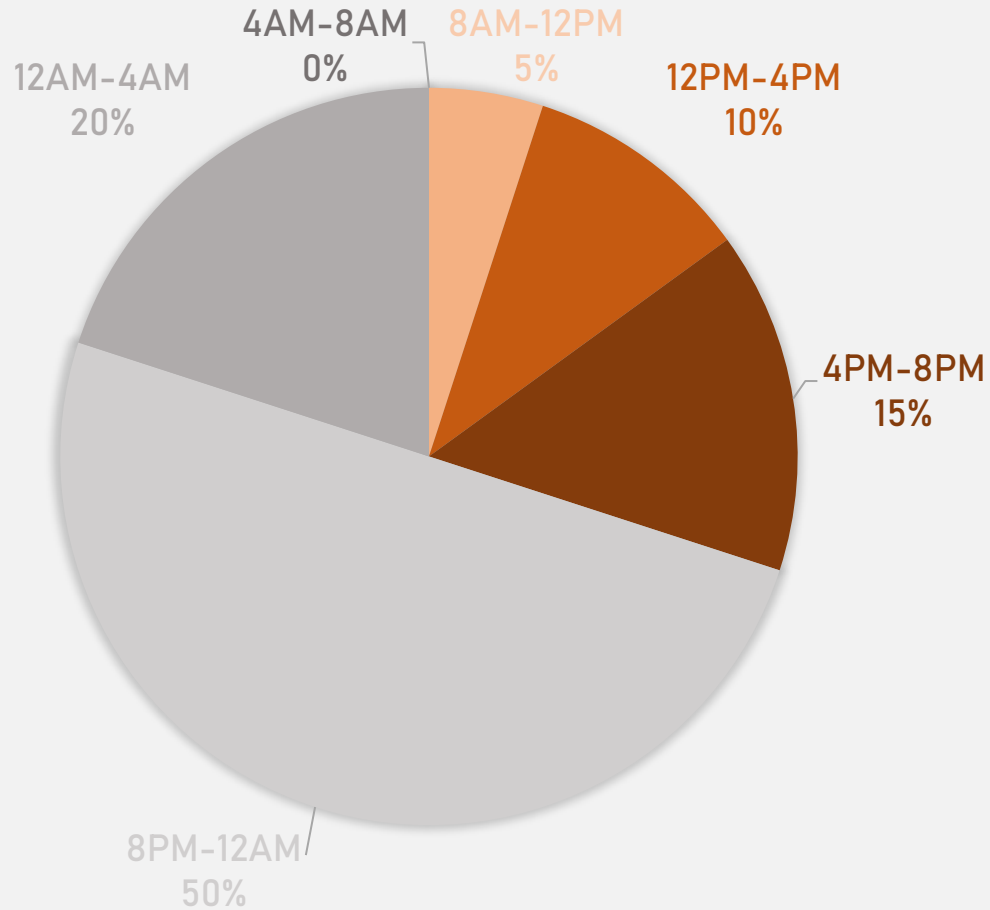

NEIGHBORHOODS VS CITY CRIME RATE OVER THE PAST YEAR

**DEBALIVIERE PLACE
NEIGHBORHOOD DETAIL**

DEBALIVIERE PLACE SUMMARY NOTES

- 20 total crimes in March 2026
 - **Down 31.0%** compared to March 2025 (29 crimes)
 - 3 crimes against persons in March 2026
 - No change when compared to March 2025 (3 crimes)
- 48 total crimes so far in 2026
 - **Down 47.3%** compared to this time in 2025 (91 crimes)
 - 5 crimes against persons so far in 2026
 - **Down 58.3%** compared to this time in 2025 (12 crimes)
 - 29 crimes against property so far in 2026
 - **Down 56.1%** compared to this time in 2025 (66 crimes)

DEBALIVIERE PLACE 2025 VS 2026

DEBALIVIERE PLACE CRIMES BY DAY OF THE WEEK

DEBALIVIERE PLACE CRIMES BY TIME OF DAY

- 30% - Daytime (8AM-8PM)
- 70% - Nighttime (8PM-8AM)

DEBALIVIERE PLACE CRIMES BY DAY OF THE MONTH

**SKINKER-DEBALIVIERE
NEIGHBORHOOD DETAIL**

SKINKER-DEBALIVIERE SUMMARY NOTES

- 15 total crimes in March 2026
 - **Down 6.2%** compared to March 2025 (16 crimes)
 - 1 crimes against persons in March 2026
 - **Down 75.0%** compared to March 2025 (4 crimes)
- 52 total crimes so far in 2026
 - **Up 10.6%** compared to this time in 2025 (47 crimes)
 - 8 crimes against persons so far in 2026
 - **Up 14.3%** compared to this time in 2025 (7 crimes)
 - 30 crimes against property so far in 2026
 - **Up 25.0%** compared to this time in 2025 (24 crimes)

SKINKER-DEBALIVIERE 2025 VS 2026

SKINKER-DEBALIVIERE CRIMES BY DAY OF THE WEEK

SKINKER-DEBALIVIERE CRIMES BY TIME OF DAY

- 50% - Daytime (8AM-8PM)
- 50% - Nighttime (8PM-8AM)

SKINKER-DEBALIVIERE CRIMES BY DAY OF THE MONTH