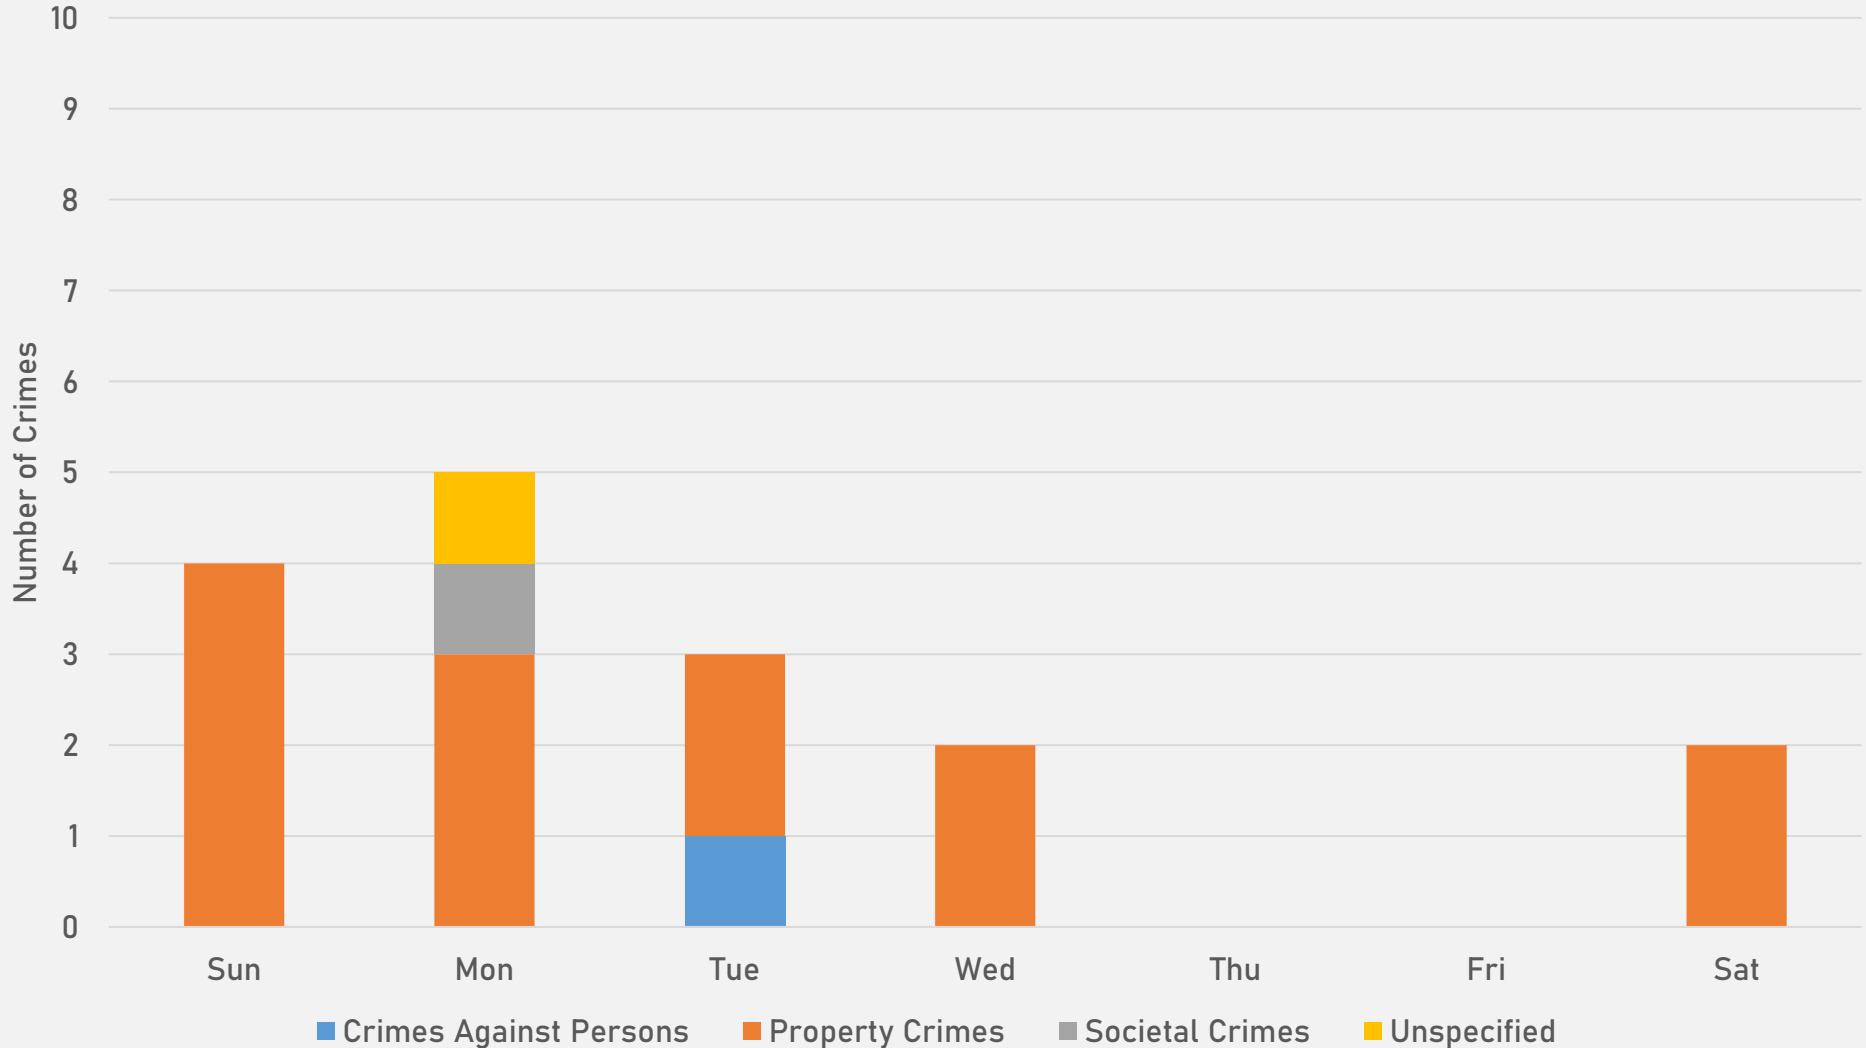

DEBALIVIERE PLACE 2025 VS 2026

DEBALIVIERE PLACE CRIMES BY DAY OF THE WEEK

DEBALIVIERE PLACE CRIMES BY TIME OF DAY

- 30% - Daytime (8AM-8PM)
- 70% - Nighttime (8PM-8AM)

DEBALIVIERE PLACE CRIMES BY DAY OF THE MONTH

**SKINKER-DEBALIVIERE
NEIGHBORHOOD DETAIL**

SKINKER-DEBALIVIERE SUMMARY NOTES

- 15 total crimes in March 2026
 - **Down 6.2%** compared to March 2025 (16 crimes)
 - 1 crimes against persons in March 2026
 - **Down 75.0%** compared to March 2025 (4 crimes)
- 52 total crimes so far in 2026
 - **Up 10.6%** compared to this time in 2025 (47 crimes)
 - 8 crimes against persons so far in 2026
 - **Up 14.3%** compared to this time in 2025 (7 crimes)
 - 30 crimes against property so far in 2026
 - **Up 25.0%** compared to this time in 2025 (24 crimes)

SKINKER-DEBALIVIERE YEAR TO YEAR COMPARISON

2025

Crimes	Jan	Feb	Mar	Apr	May	Jun	Jul	Aug	Sep	Oct	Nov	Dec	Total
Aggravated Assault	0	0	0	0	0	1	1	0	0	0	0	0	2
Arson	0	0	0	0	0	0	0	0	0	0	0	0	0
Burglary	0	1	0	0	1	0	4	1	2	3	1	1	14
Homicide	0	0	0	0	0	0	0	1	0	0	0	0	1
Larceny	5	3	3	7	6	8	4	11	12	2	3	2	66
Motor Vehicle Theft	1	1	1	4	0	1	2	5	5	5	1	0	26
Robbery	0	0	0	1	1	1	0	0	0	2	0	0	5
Total	6	5	4	12	8	11	11	18	19	12	5	3	114

SKINKER-DEBALIVIERE 2025 VS 2026

SKINKER-DEBALIVIERE CRIMES BY DAY OF THE WEEK

SKINKER-DEBALIVIERE CRIMES BY TIME OF DAY

- 50% - Daytime (8AM-8PM)
- 50% - Nighttime (8PM-8AM)

SKINKER-DEBALIVIERE CRIMES BY DAY OF THE MONTH