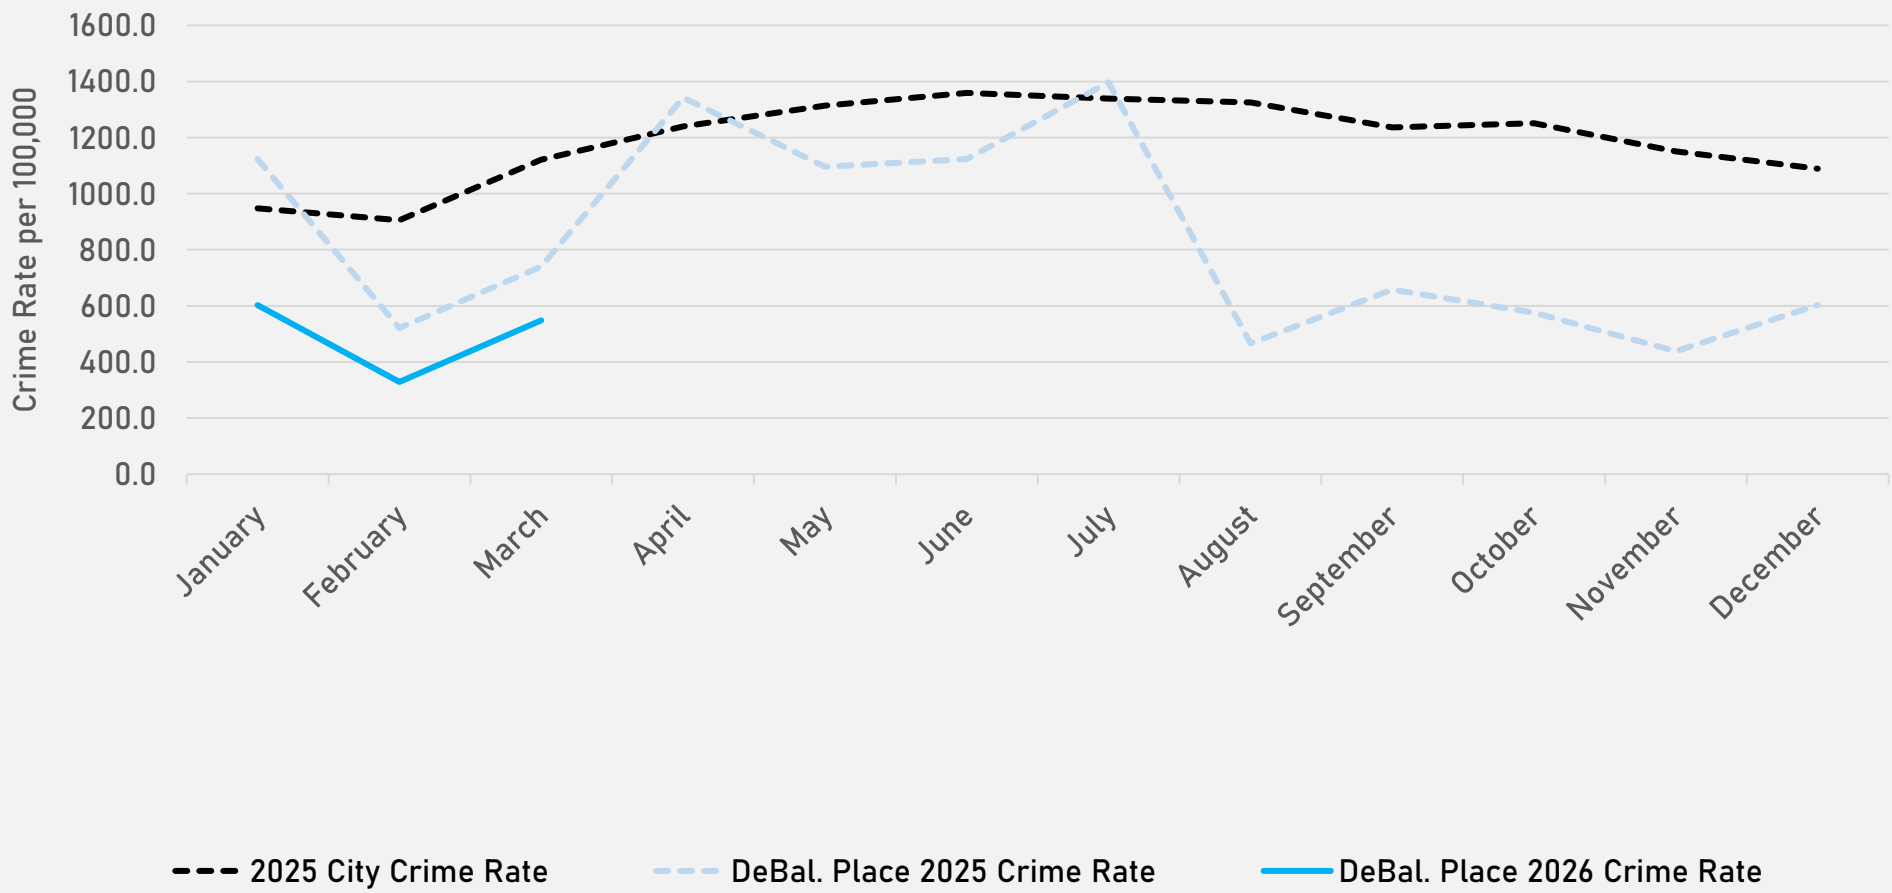

- The **lowest number** of crimes in one neighborhood was 9 in Visitation Park
- The **highest number** of crimes in one neighborhood was 147 in Central West End
- The average number of crimes per neighborhood was 35.3
- The **lowest crime rate** per 100,000 in one neighborhood was 384.7 in Skinker DeBaliviere
- The **highest crime rate** per 100,000 in one neighborhood was 2459.2 in Wells Goodfellow
- The overall crime rate in District 5 was 1083.8

NEIGHBORHOODS VS CITY CRIME RATE OVER THE PAST YEAR

**DEBALIVIERE PLACE
NEIGHBORHOOD DETAIL**

DEBALIVIERE PLACE SUMMARY NOTES

- 20 total crimes in March 2026
 - **Down 31.0%** compared to March 2025 (29 crimes)
 - 3 crimes against persons in March 2026
 - No change when compared to March 2025 (3 crimes)
- 48 total crimes so far in 2026
 - **Down 47.3%** compared to this time in 2025 (91 crimes)
 - 5 crimes against persons so far in 2026
 - **Down 58.3%** compared to this time in 2025 (12 crimes)
 - 29 crimes against property so far in 2026
 - **Down 56.1%** compared to this time in 2025 (66 crimes)

DEBALIVIERE PLACE YEAR TO YEAR COMPARISON

2025

Crimes	Jan	Feb	Mar	Apr	May	Jun	Jul	Aug	Sep	Oct	Nov	Dec	Total
Aggravated Assault	1	2	0	6	0	0	1	1	2	3	1	1	18
Arson	0	0	0	0	0	0	0	0	0	0	0	0	0
Burglary	0	1	2	3	4	4	13	3	2	2	0	1	35
Homicide	0	0	0	0	0	0	0	0	0	0	0	0	0
Larceny	13	7	8	8	17	6	13	7	7	4	4	3	97
Motor Vehicle Theft	1	1	2	8	1	4	5	2	0	3	0	1	28
Robbery	0	0	0	2	1	0	1	0	1	0	0	1	6
Total	15	11	12	27	26	14	33	13	12	12	5	7	184

DEBALIVIERE PLACE 2025 VS 2026

DEBALIVIERE PLACE CRIMES BY DAY OF THE WEEK

DEBALIVIERE PLACE CRIMES BY TIME OF DAY

- 30% - Daytime (8AM-8PM)
- 70% - Nighttime (8PM-8AM)

DEBALIVIERE PLACE CRIMES BY DAY OF THE MONTH