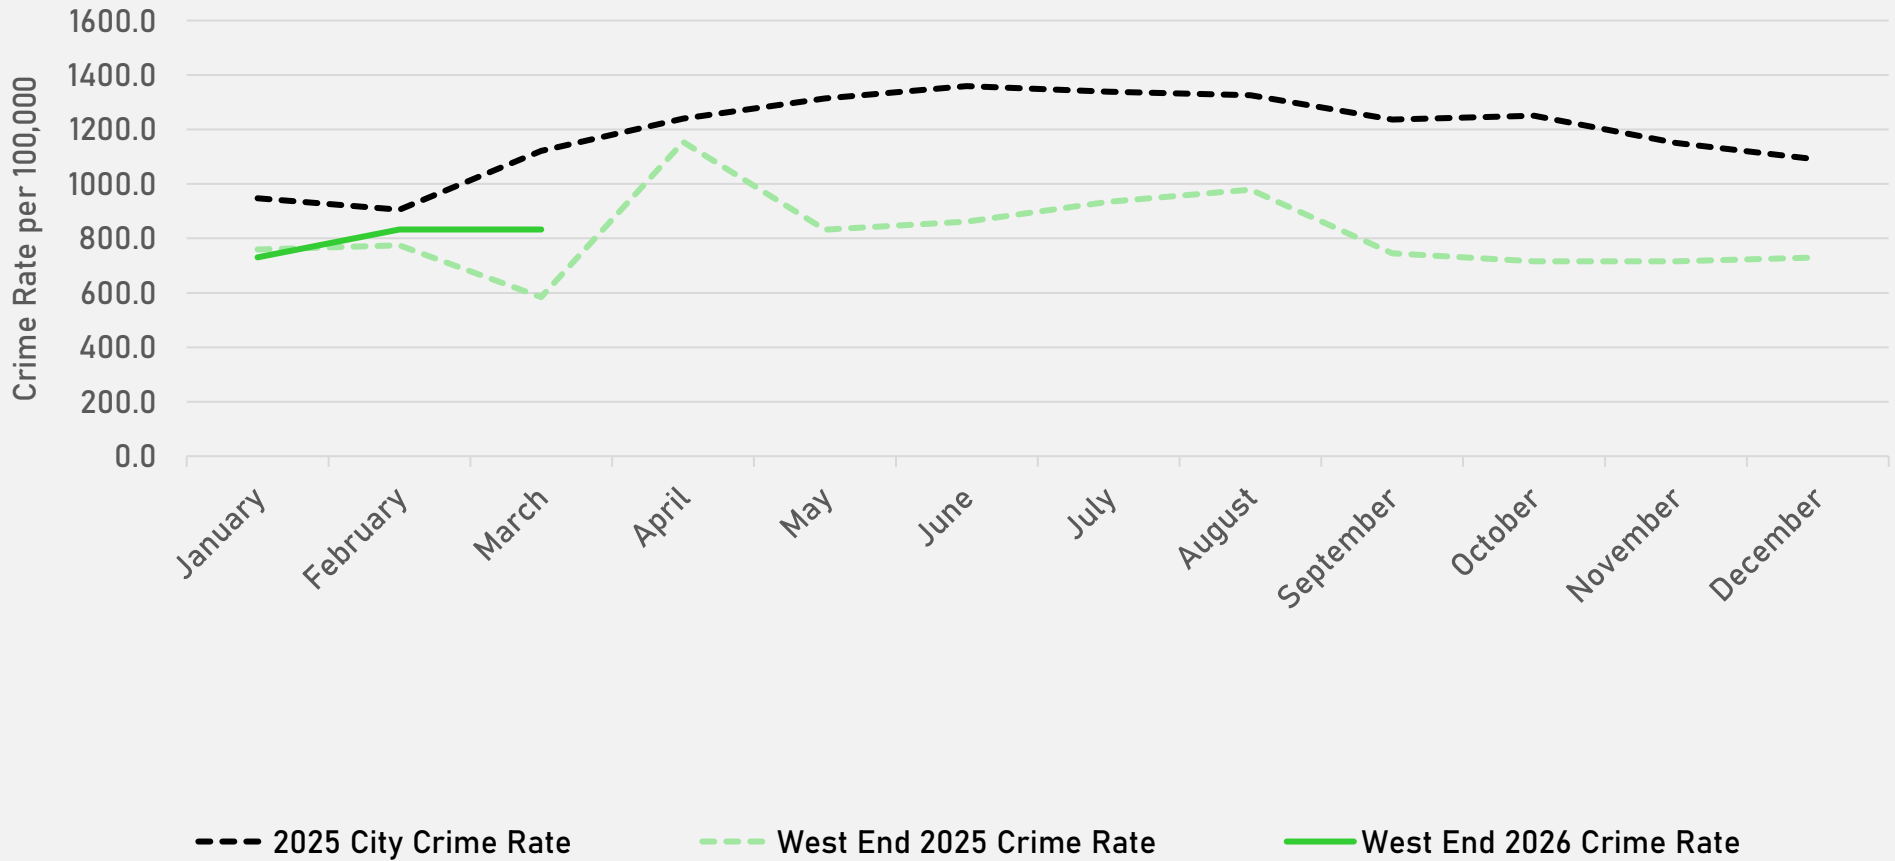

SKINKER-DEBALIVIERE 2025 VS 2026

SKINKER-DEBALIVIERE CRIMES BY DAY OF THE WEEK

SKINKER-DEBALIVIERE CRIMES BY TIME OF DAY

- 50% - Daytime (8AM-8PM)
- 50% - Nighttime (8PM-8AM)

SKINKER-DEBALIVIERE CRIMES BY DAY OF THE MONTH

**WEST END
NEIGHBORHOOD DETAIL**

WEST END SUMMARY NOTES

- 57 total crimes in March 2026
 - **Up 35.7%** compared to March 2025 (42 crimes)
 - 7 crimes against persons in March 2026
 - **Down 41.7%** compared to March 2025 (12 crimes)
- 163 total crimes so far in 2026
 - **Up 6.5%** compared to this time in 2025 (153 crimes)
 - 20 crimes against persons so far in 2026
 - **Down 37.5%** compared to this time in 2025 (32 crimes)
 - 93 crimes against property so far in 2026
 - **Up 6.9%** compared to this time in 2025 (87 crimes)

WEST END YEAR TO YEAR COMPARISON

2025

Crimes	Jan	Feb	Mar	Apr	May	Jun	Jul	Aug	Sep	Oct	Nov	Dec	Total
Aggravated Assault	4	0	1	7	2	2	6	4	7	3	3	3	42
Arson	0	0	0	0	0	0	0	0	0	0	0	0	0
Burglary	1	2	3	12	5	2	2	8	0	1	6	1	42
Homicide	0	0	0	0	0	1	1	0	0	0	0	0	2
Larceny	7	17	11	15	13	15	12	11	8	13	9	5	136
Motor Vehicle Theft	8	2	3	6	10	7	7	5	5	6	3	2	74
Robbery	1	0	0	3	1	0	2	2	1	2	1	2	15
Total	21	21	18	43	31	27	30	30	21	25	22	13	311

WEST END 2025 VS 2026

WEST END CRIMES BY DAY OF THE WEEK

WEST END CRIMES BY TIME OF DAY

65% - Daytime (8AM-8PM)
35% - Nighttime (8PM-8AM)

WEST END CRIMES BY DAY OF THE MONTH

**VISITATION PARK
NEIGHBORHOOD DETAIL**