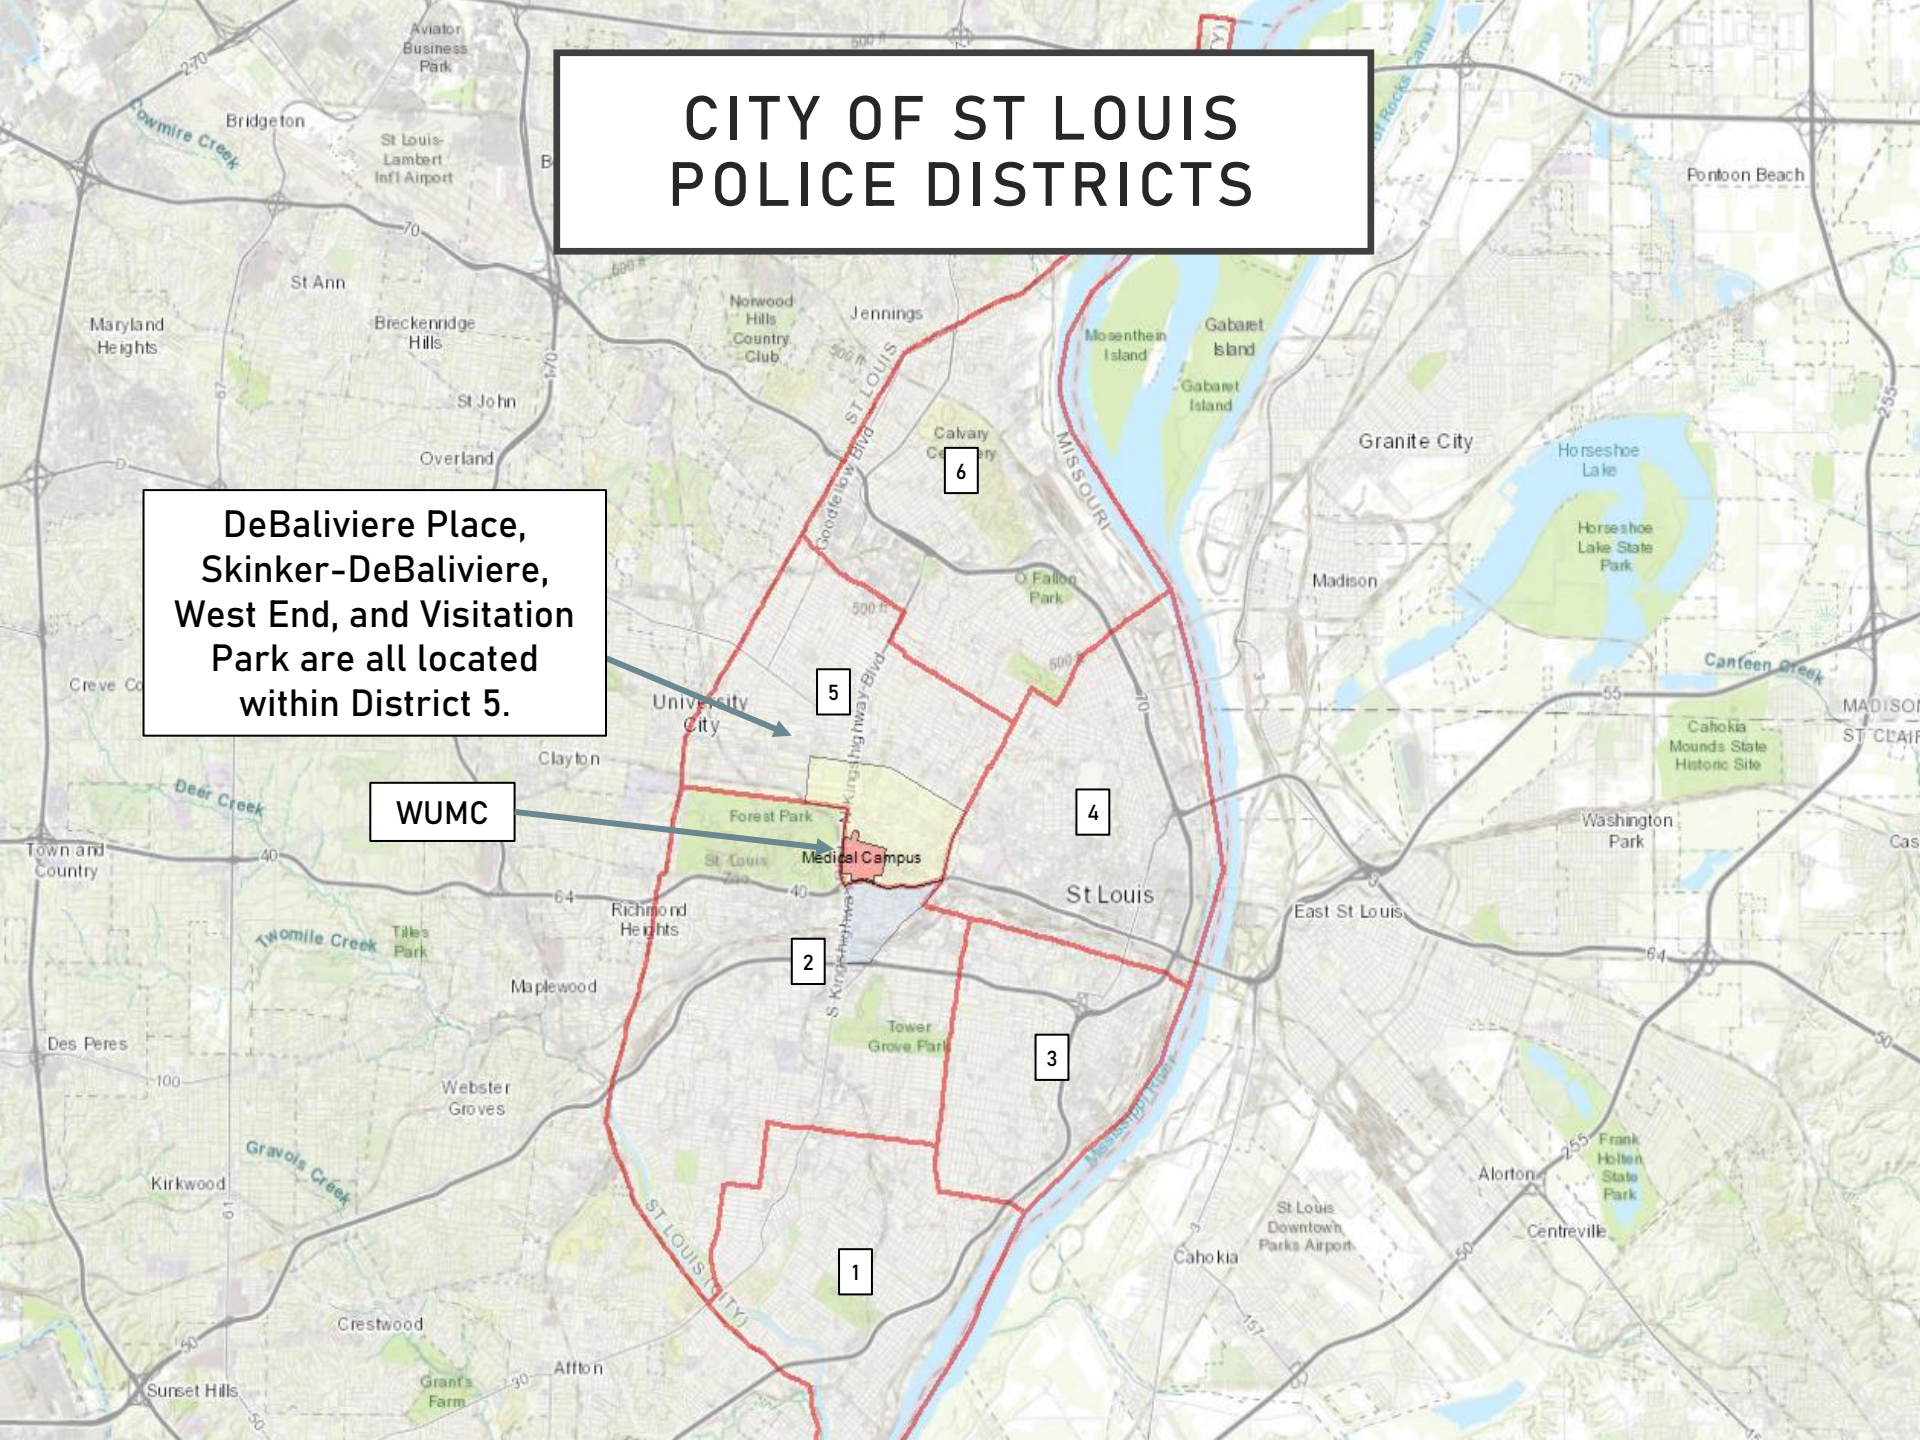

March 2026
Monthly Crime Report

**DEBALIVIERE PLACE
SKINKER-DEBALIVIERE
WEST END
VISITATION PARK**

Washington University Medical Center

CITY OF ST LOUIS POLICE DISTRICTS

DeBaliviere Place,
Skinker-DeBaliviere,
West End, and Visitation
Park are all located
within District 5.

WUMC

DISTRICT 5 SUMMARY NOTES

There are 15 neighborhoods in District 5.

- Academy
- Central West End
- DeBaliviere Place
- Fountain Park
- Hamilton Heights
- Kingsway East
- Kingsway West
- Lewis Place
- Skinker-DeBaliviere
- The Greater Ville
- The Ville
- Vandeventer
- Visitation Park
- Wells-Goodfellow
- West End

- The **lowest number** of crimes in one neighborhood was 9 in Visitation Park
- The **highest number** of crimes in one neighborhood was 147 in Central West End
- The average number of crimes per neighborhood was 35.3
- The **lowest crime rate** per 100,000 in one neighborhood was 384.7 in Skinker DeBaliviere
- The **highest crime rate** per 100,000 in one neighborhood was 2459.2 in Wells Goodfellow
- The overall crime rate in District 5 was 1083.8

NEIGHBORHOODS VS CITY CRIME RATE OVER THE PAST YEAR

**DEBALIVIERE PLACE
NEIGHBORHOOD DETAIL**

DEBALIVIERE PLACE SUMMARY NOTES

- 20 total crimes in March 2026
 - **Down 31.0%** compared to March 2025 (29 crimes)
 - 3 crimes against persons in March 2026
 - No change when compared to March 2025 (3 crimes)
- 48 total crimes so far in 2026
 - **Down 47.3%** compared to this time in 2025 (91 crimes)
 - 5 crimes against persons so far in 2026
 - **Down 58.3%** compared to this time in 2025 (12 crimes)
 - 29 crimes against property so far in 2026
 - **Down 56.1%** compared to this time in 2025 (66 crimes)