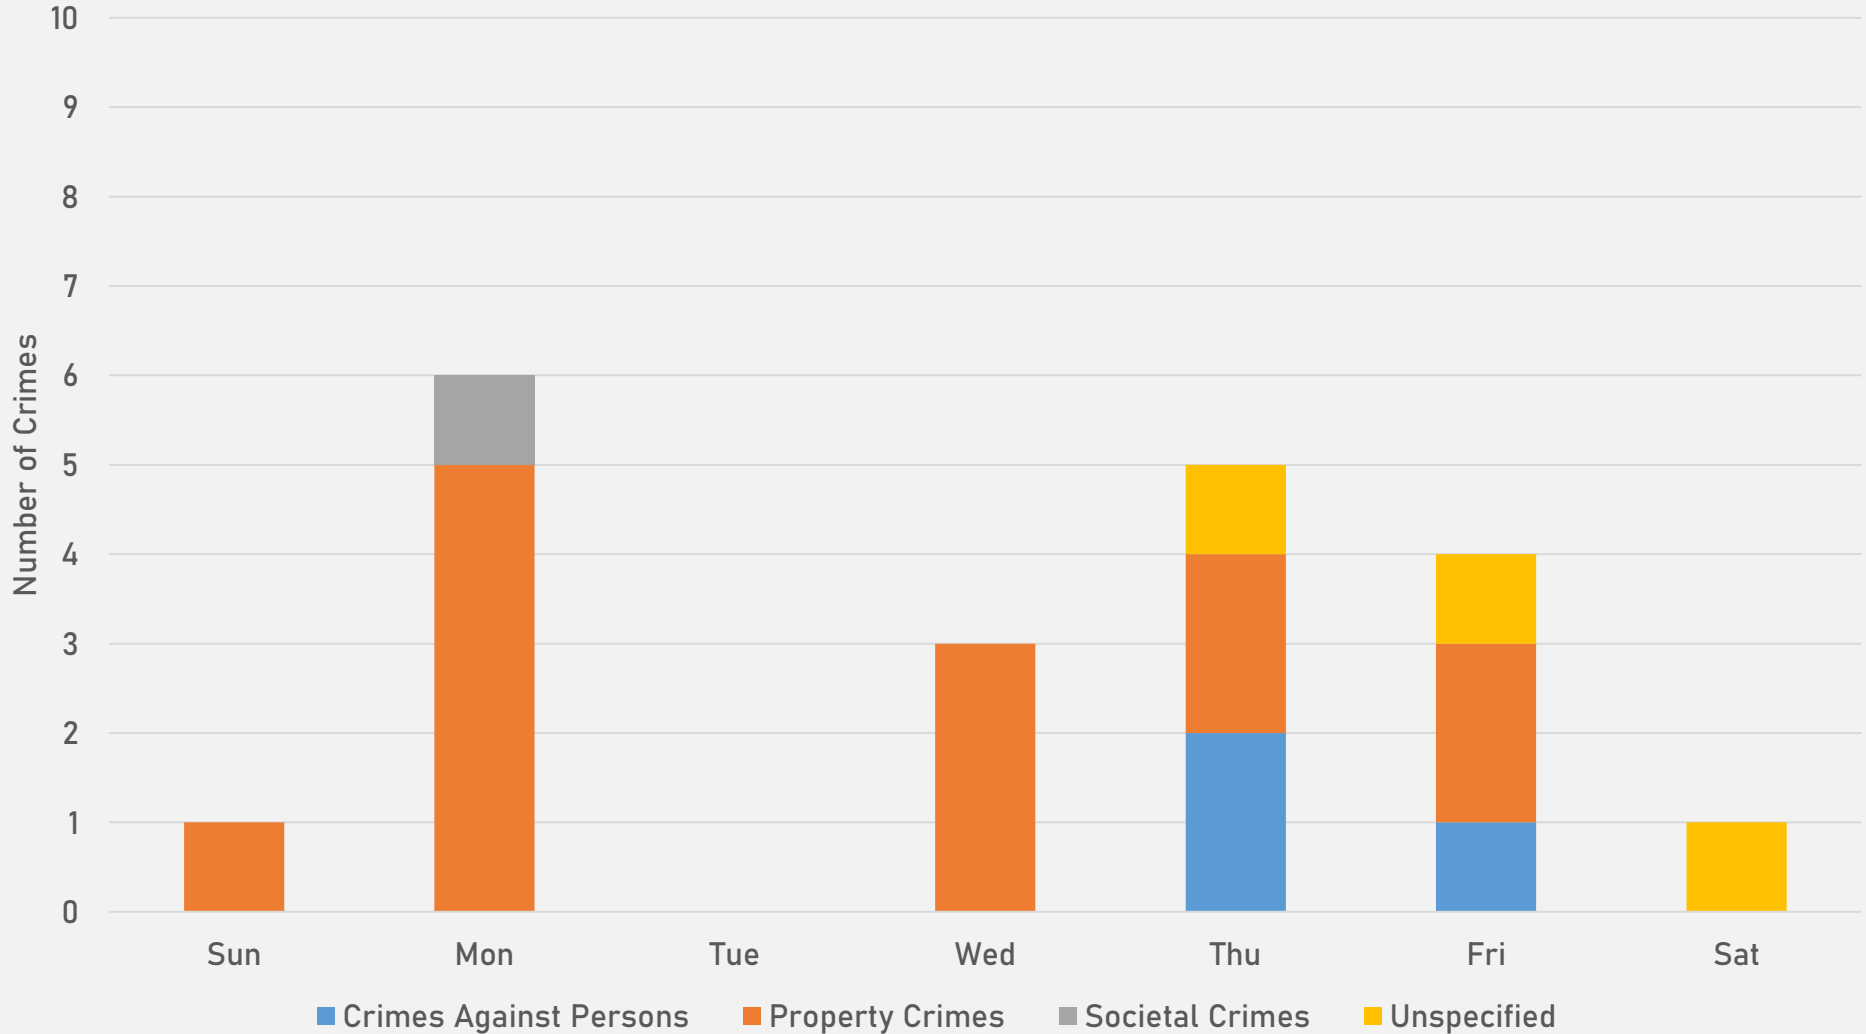

NEIGHBORHOODS VS CITY CRIME RATE OVER THE PAST YEAR

**DEBALIVIERE PLACE
NEIGHBORHOOD DETAIL**

DEBALIVIERE PLACE SUMMARY NOTES

- 20 total crimes in March 2026
 - **Down 31.0%** compared to March 2025 (29 crimes)
 - 3 crimes against persons in March 2026
 - No change when compared to March 2025 (3 crimes)
- 48 total crimes so far in 2026
 - **Down 47.3%** compared to this time in 2025 (91 crimes)
 - 5 crimes against persons so far in 2026
 - **Down 58.3%** compared to this time in 2025 (12 crimes)
 - 29 crimes against property so far in 2026
 - **Down 56.1%** compared to this time in 2025 (66 crimes)

DEBALIVIERE PLACE YEAR TO YEAR COMPARISON

2025

Crimes	Jan	Feb	Mar	Apr	May	Jun	Jul	Aug	Sep	Oct	Nov	Dec	Total
Aggravated Assault	1	2	0	6	0	0	1	1	2	3	1	1	18
Arson	0	0	0	0	0	0	0	0	0	0	0	0	0
Burglary	0	1	2	3	4	4	13	3	2	2	0	1	35
Homicide	0	0	0	0	0	0	0	0	0	0	0	0	0
Larceny	13	7	8	8	17	6	13	7	7	4	4	3	97
Motor Vehicle Theft	1	1	2	8	1	4	5	2	0	3	0	1	28
Robbery	0	0	0	2	1	0	1	0	1	0	0	1	6
Total	15	11	12	27	26	14	33	13	12	12	5	7	184

DEBALIVIERE PLACE 2025 VS 2026

DEBALIVIERE PLACE CRIMES BY DAY OF THE WEEK

DEBALIVIERE PLACE CRIMES BY TIME OF DAY

- 30% - Daytime (8AM-8PM)
- 70% - Nighttime (8PM-8AM)

DEBALIVIERE PLACE CRIMES BY DAY OF THE MONTH

**SKINKER-DEBALIVIERE
NEIGHBORHOOD DETAIL**

SKINKER-DEBALIVIERE SUMMARY NOTES

- 15 total crimes in March 2026
 - **Down 6.2%** compared to March 2025 (16 crimes)
 - 1 crimes against persons in March 2026
 - **Down 75.0%** compared to March 2025 (4 crimes)
- 52 total crimes so far in 2026
 - **Up 10.6%** compared to this time in 2025 (47 crimes)
 - 8 crimes against persons so far in 2026
 - **Up 14.3%** compared to this time in 2025 (7 crimes)
 - 30 crimes against property so far in 2026
 - **Up 25.0%** compared to this time in 2025 (24 crimes)