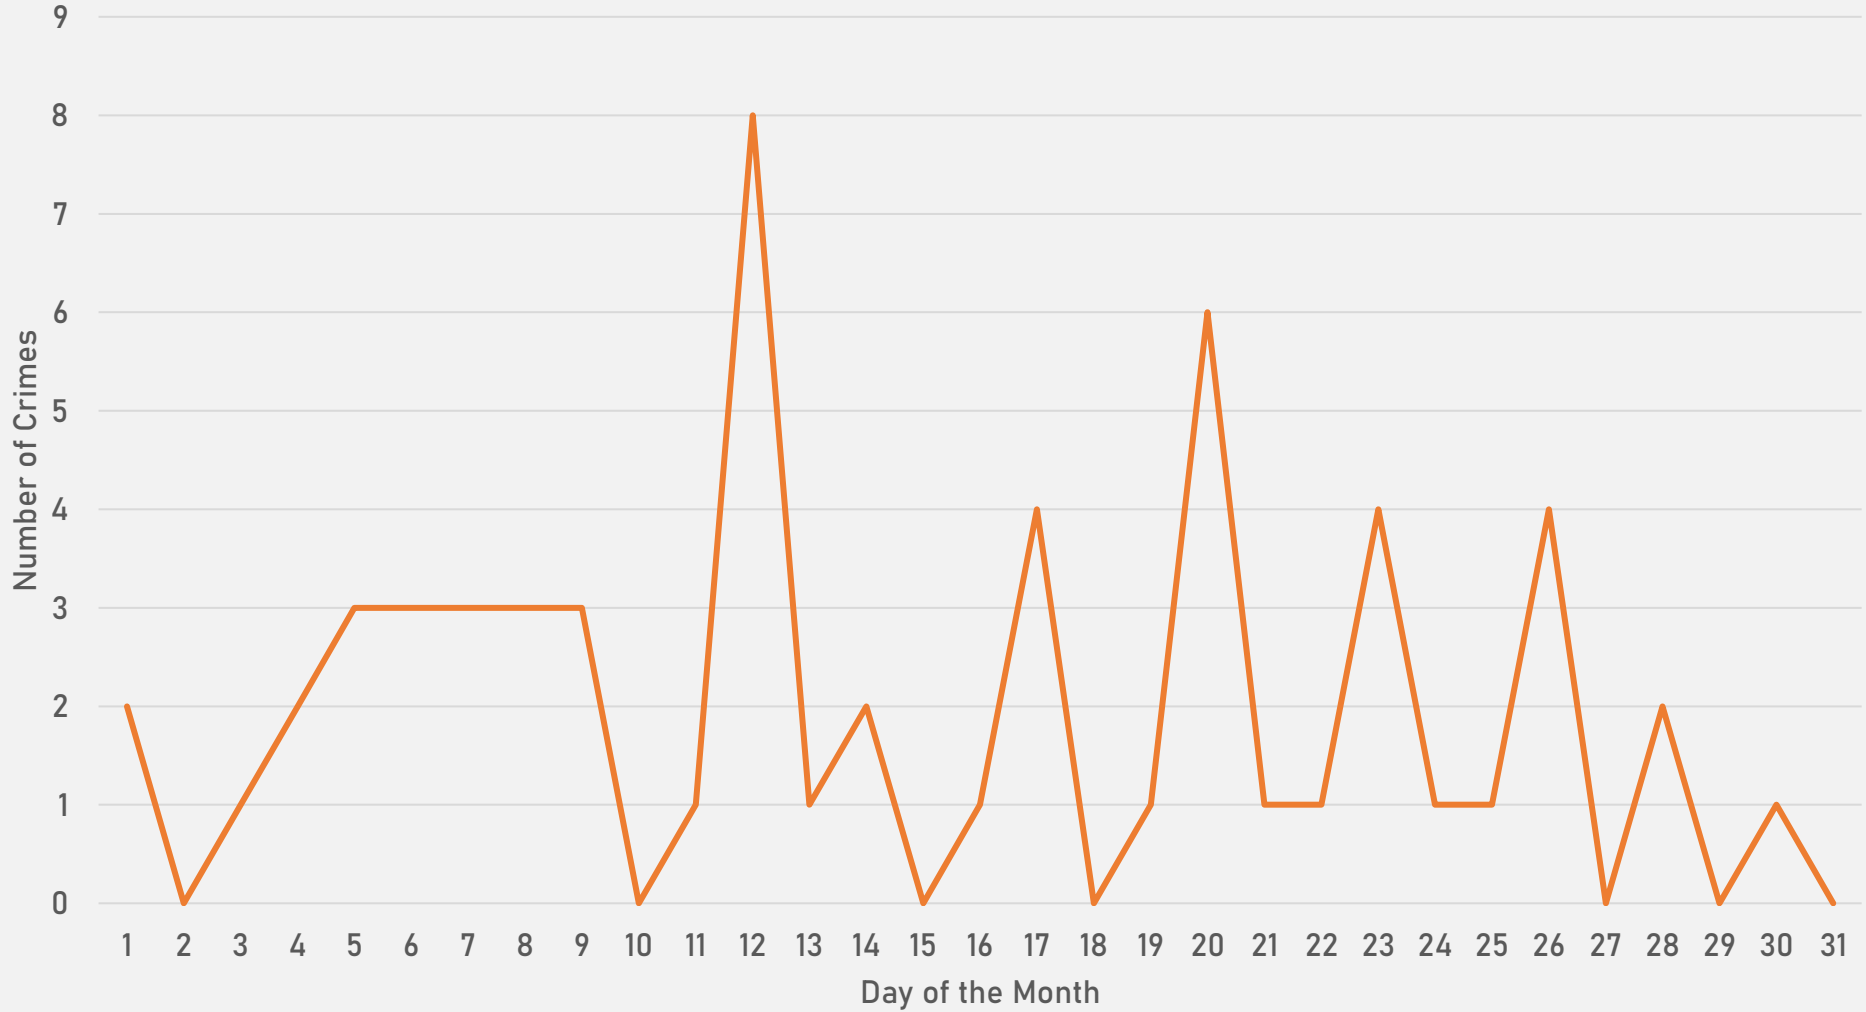

NEIGHBORHOODS VS CITY CRIME RATE OVER THE PAST YEAR

**DEBALIVIERE PLACE
NEIGHBORHOOD DETAIL**

DEBALIVIERE PLACE SUMMARY NOTES

- 20 total crimes in March 2026
 - **Down 31.0%** compared to March 2025 (29 crimes)
 - 3 crimes against persons in March 2026
 - No change when compared to March 2025 (3 crimes)
- 48 total crimes so far in 2026
 - **Down 47.3%** compared to this time in 2025 (91 crimes)
 - 5 crimes against persons so far in 2026
 - **Down 58.3%** compared to this time in 2025 (12 crimes)
 - 29 crimes against property so far in 2026
 - **Down 56.1%** compared to this time in 2025 (66 crimes)

WEST END 2025 VS 2026

WEST END CRIMES BY DAY OF THE WEEK

WEST END CRIMES BY TIME OF DAY

65% - Daytime (8AM-8PM)
35% - Nighttime (8PM-8AM)

WEST END CRIMES BY DAY OF THE MONTH

**VISITATION PARK
NEIGHBORHOOD DETAIL**

VISITATION PARK SUMMARY NOTES

- 9 total crimes in March 2026
 - **Up 12.5%** compared to March 2025 (8 crimes)
 - 2 crimes against persons in March 2026
 - **Down 50.0%** compared to March 2025 (4 crime)

19 total crimes so far in 2026

- **Down 13.6%** compared to this time in 2025 (22 crimes)
- 2 crimes against persons so far in 2026
 - **Down 75.0%** compared to this time in 2025 (8 crimes)
- 12 crimes against property so far in 2026
 - No change compared to this time in 2025 (12 crimes)