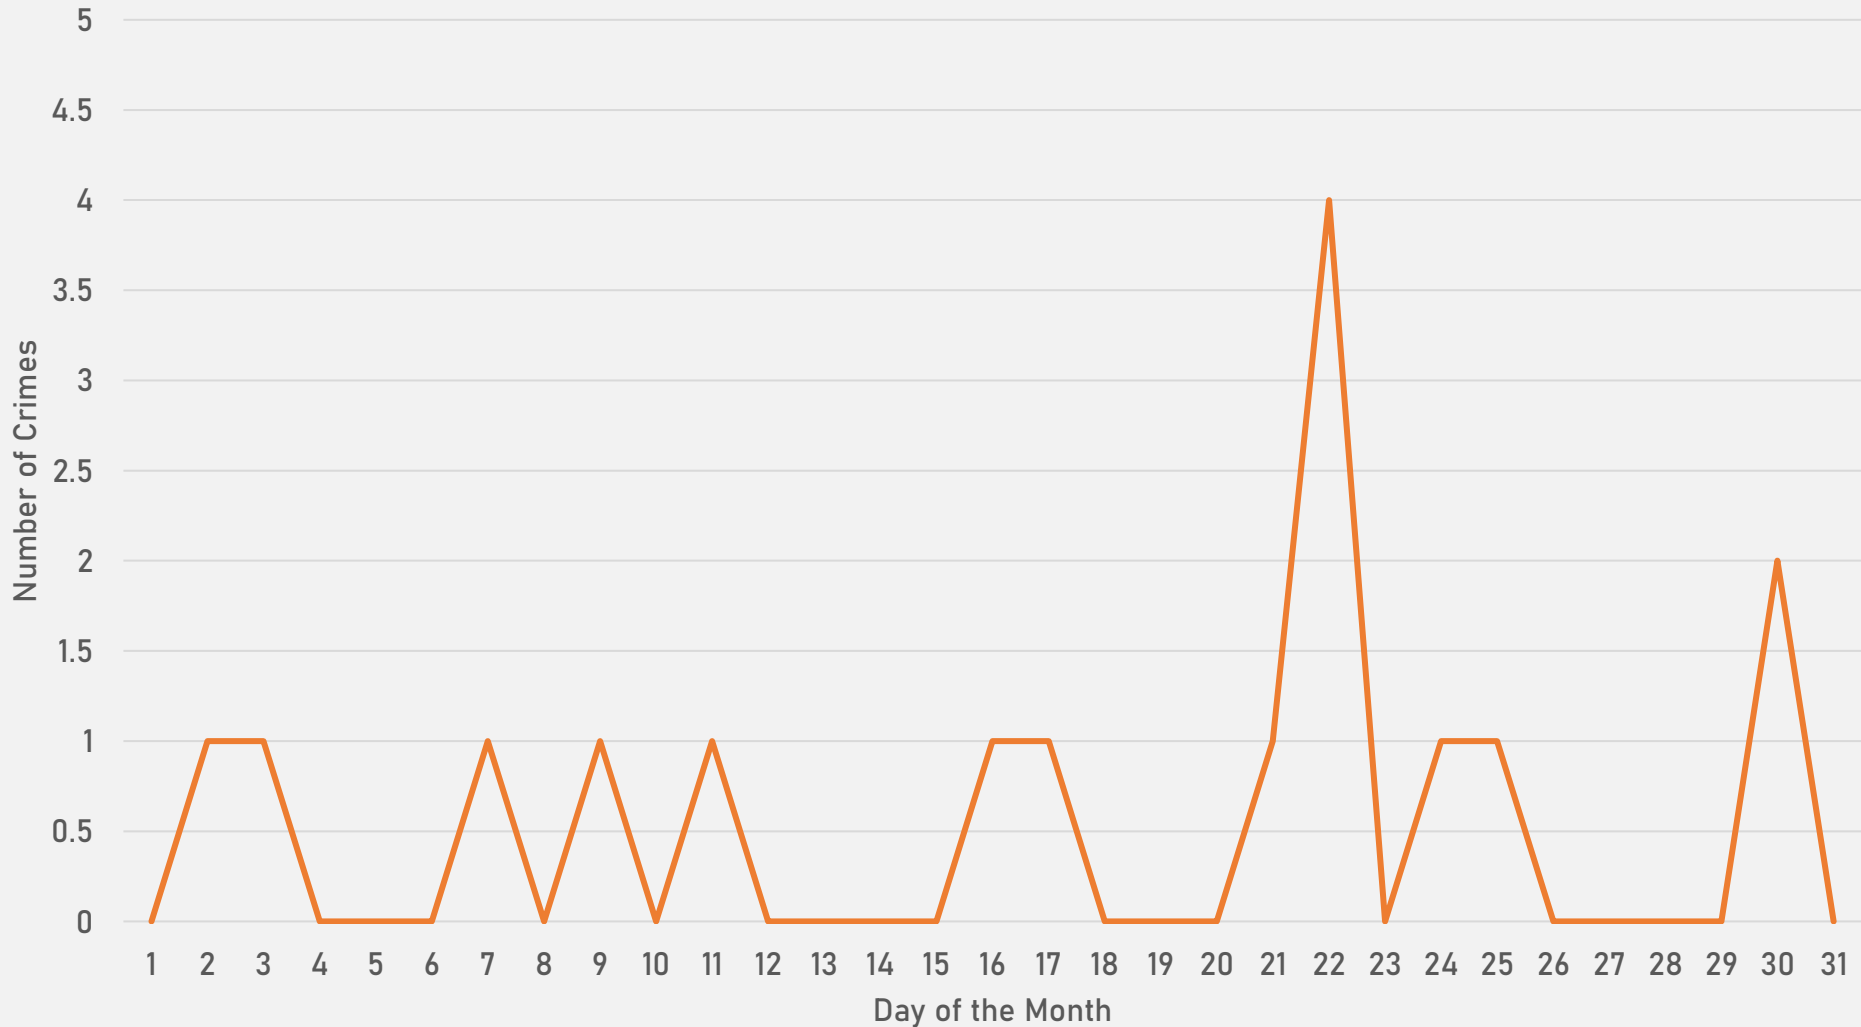

NEIGHBORHOODS VS CITY CRIME RATE OVER THE PAST YEAR

**DEBALIVIERE PLACE
NEIGHBORHOOD DETAIL**

DEBALIVIERE PLACE SUMMARY NOTES

- 20 total crimes in March 2026
 - **Down 31.0%** compared to March 2025 (29 crimes)
 - 3 crimes against persons in March 2026
 - No change when compared to March 2025 (3 crimes)
- 48 total crimes so far in 2026
 - **Down 47.3%** compared to this time in 2025 (91 crimes)
 - 5 crimes against persons so far in 2026
 - **Down 58.3%** compared to this time in 2025 (12 crimes)
 - 29 crimes against property so far in 2026
 - **Down 56.1%** compared to this time in 2025 (66 crimes)

**SKINKER-DEBALIVIERE
NEIGHBORHOOD DETAIL**

SKINKER-DEBALIVIERE SUMMARY NOTES

- 15 total crimes in March 2026
 - **Down 6.2%** compared to March 2025 (16 crimes)
 - 1 crimes against persons in March 2026
 - **Down 75.0%** compared to March 2025 (4 crimes)
- 52 total crimes so far in 2026
 - **Up 10.6%** compared to this time in 2025 (47 crimes)
 - 8 crimes against persons so far in 2026
 - **Up 14.3%** compared to this time in 2025 (7 crimes)
 - 30 crimes against property so far in 2026
 - **Up 25.0%** compared to this time in 2025 (24 crimes)

SKINKER-DEBALIVIERE 2025 VS 2026

SKINKER-DEBALIVIERE CRIMES BY DAY OF THE WEEK

SKINKER-DEBALIVIERE CRIMES BY TIME OF DAY

- 50% - Daytime (8AM-8PM)
- 50% - Nighttime (8PM-8AM)

SKINKER-DEBALIVIERE CRIMES BY DAY OF THE MONTH

**WEST END
NEIGHBORHOOD DETAIL**

WEST END SUMMARY NOTES

- 57 total crimes in March 2026
 - **Up 35.7%** compared to March 2025 (42 crimes)
 - 7 crimes against persons in March 2026
 - **Down 41.7%** compared to March 2025 (12 crimes)
- 163 total crimes so far in 2026
 - **Up 6.5%** compared to this time in 2025 (153 crimes)
 - 20 crimes against persons so far in 2026
 - **Down 37.5%** compared to this time in 2025 (32 crimes)
 - 93 crimes against property so far in 2026
 - **Up 6.9%** compared to this time in 2025 (87 crimes)