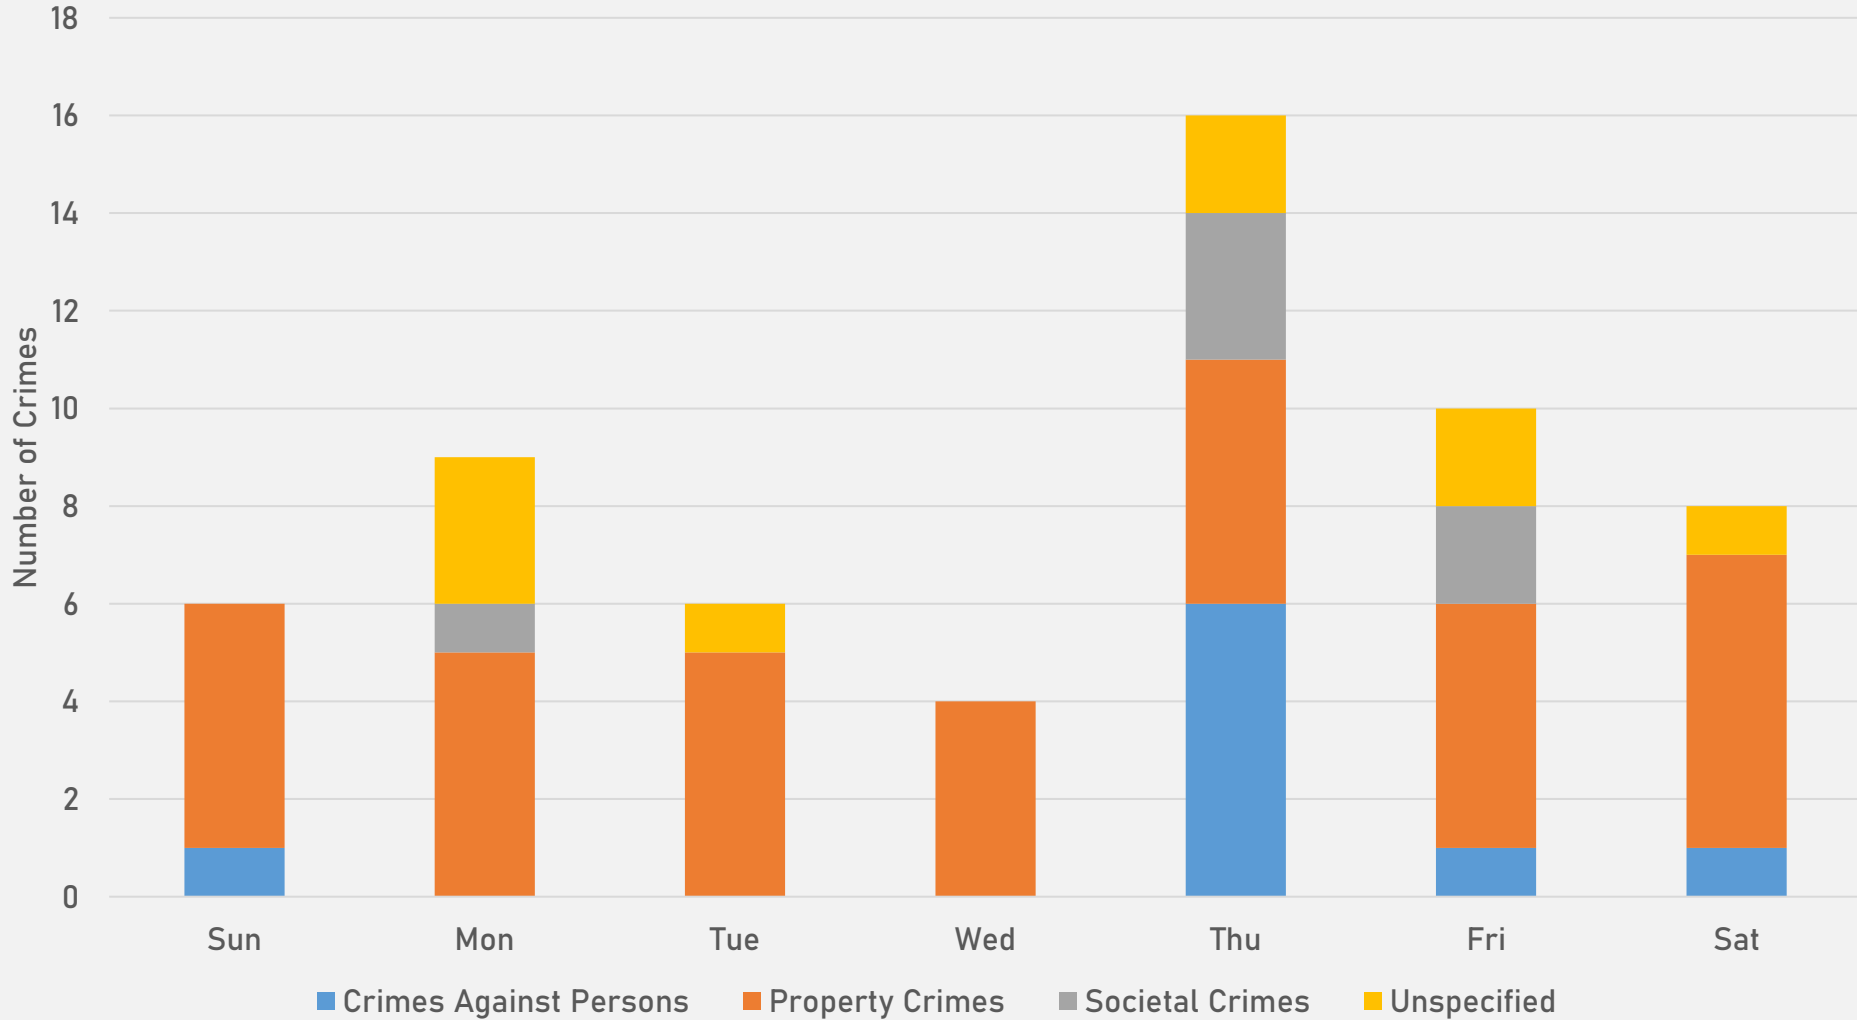

WEST END CRIMES BY DAY OF THE WEEK