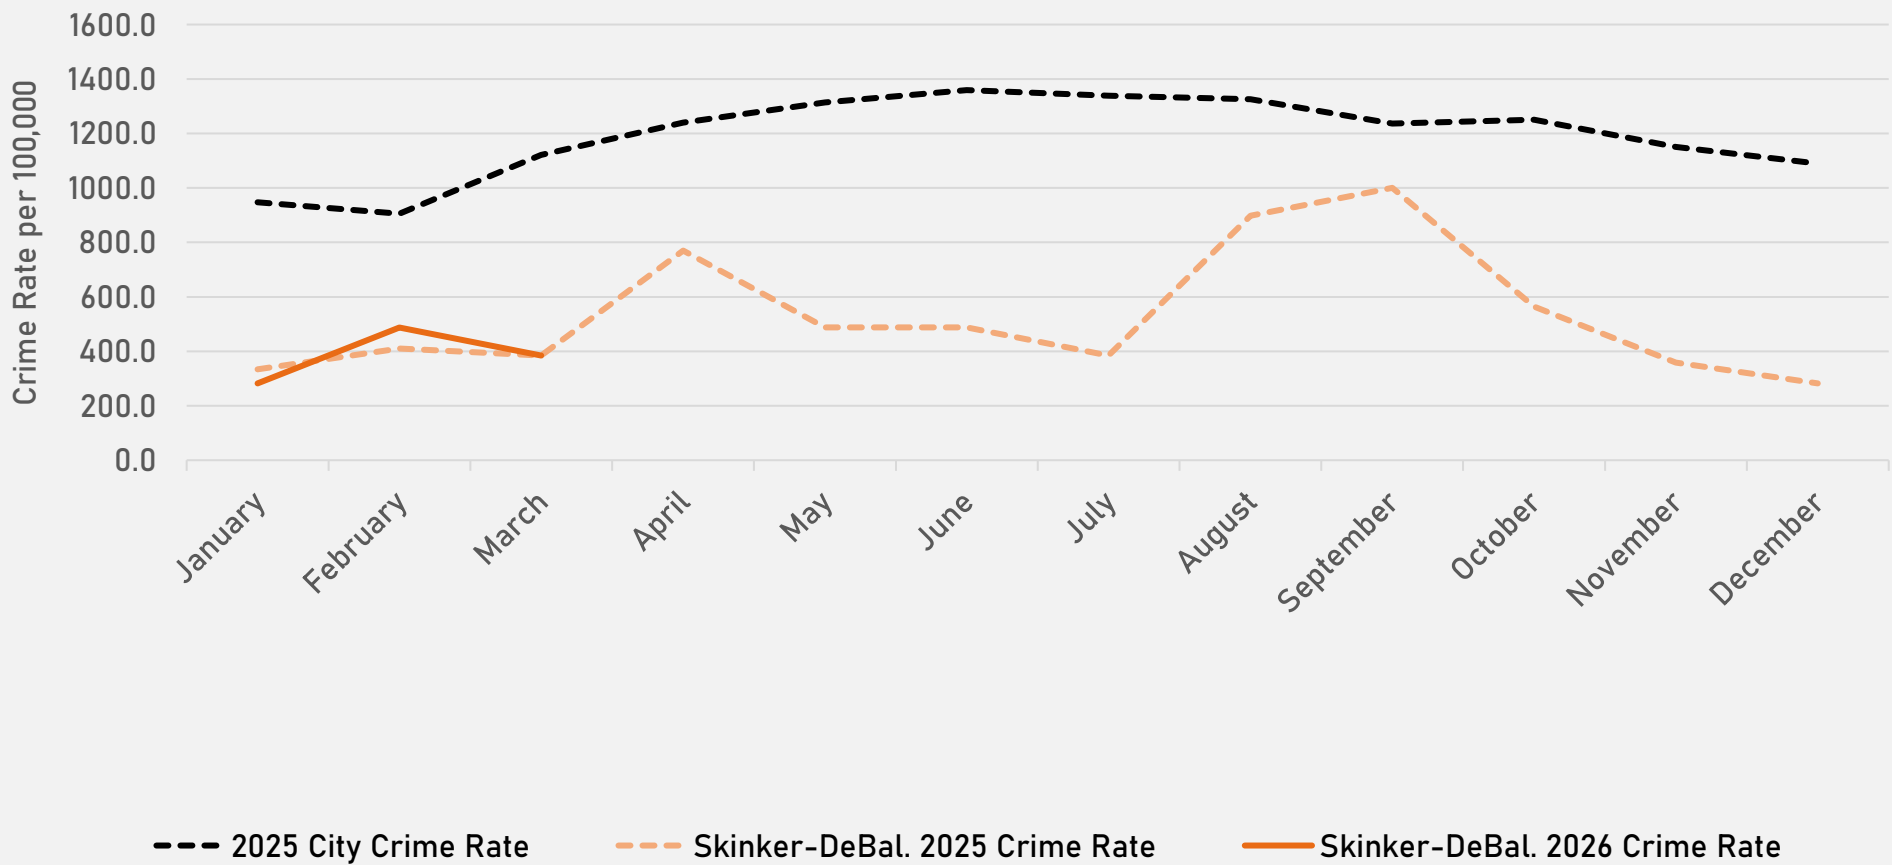

DEBALIVIERE PLACE 2025 VS 2026

DEBALIVIERE PLACE CRIMES BY DAY OF THE WEEK

DEBALIVIERE PLACE CRIMES BY TIME OF DAY

- 30% - Daytime (8AM-8PM)
- 70% - Nighttime (8PM-8AM)

DEBALIVIERE PLACE CRIMES BY DAY OF THE MONTH

**SKINKER-DEBALIVIERE
NEIGHBORHOOD DETAIL**

SKINKER-DEBALIVIERE SUMMARY NOTES

- 15 total crimes in March 2026
 - **Down 6.2%** compared to March 2025 (16 crimes)
 - 1 crimes against persons in March 2026
 - **Down 75.0%** compared to March 2025 (4 crimes)
- 52 total crimes so far in 2026
 - **Up 10.6%** compared to this time in 2025 (47 crimes)
 - 8 crimes against persons so far in 2026
 - **Up 14.3%** compared to this time in 2025 (7 crimes)
 - 30 crimes against property so far in 2026
 - **Up 25.0%** compared to this time in 2025 (24 crimes)

SKINKER-DEBALIVIERE YEAR TO YEAR COMPARISON

2025

Crimes	Jan	Feb	Mar	Apr	May	Jun	Jul	Aug	Sep	Oct	Nov	Dec	Total
Aggravated Assault	0	0	0	0	0	1	1	0	0	0	0	0	2
Arson	0	0	0	0	0	0	0	0	0	0	0	0	0
Burglary	0	1	0	0	1	0	4	1	2	3	1	1	14
Homicide	0	0	0	0	0	0	0	1	0	0	0	0	1
Larceny	5	3	3	7	6	8	4	11	12	2	3	2	66
Motor Vehicle Theft	1	1	1	4	0	1	2	5	5	5	1	0	26
Robbery	0	0	0	1	1	1	0	0	0	2	0	0	5
Total	6	5	4	12	8	11	11	18	19	12	5	3	114

SKINKER-DEBALIVIERE 2025 VS 2026

SKINKER-DEBALIVIERE CRIMES BY DAY OF THE WEEK

SKINKER-DEBALIVIERE CRIMES BY TIME OF DAY

- 50% - Daytime (8AM-8PM)
- 50% - Nighttime (8PM-8AM)

SKINKER-DEBALIVIERE CRIMES BY DAY OF THE MONTH