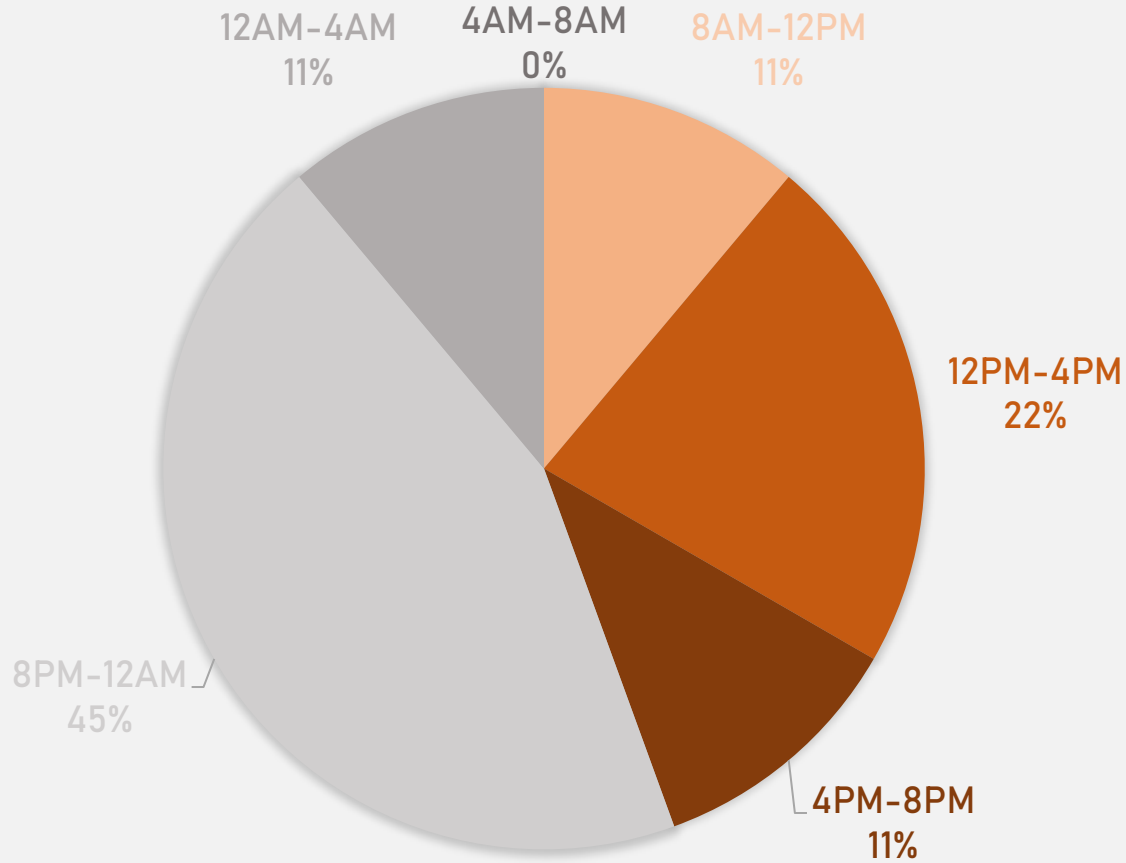

SKINKER-DEBALIVIERE 2025 VS 2026

SKINKER-DEBALIVIERE CRIMES BY DAY OF THE WEEK

SKINKER-DEBALIVIERE CRIMES BY TIME OF DAY

- 50% - Daytime (8AM-8PM)
- 50% - Nighttime (8PM-8AM)

SKINKER-DEBALIVIERE CRIMES BY DAY OF THE MONTH

19 total crimes so far in 2026

- **Down 13.6%** compared to this time in 2025 (22 crimes)
- 2 crimes against persons so far in 2026
 - **Down 75.0%** compared to this time in 2025 (8 crimes)
- 12 crimes against property so far in 2026
 - No change compared to this time in 2025 (12 crimes)

2026

Crimes	Jan	Feb	Mar	Apr	May	Jun	Jul	Aug	Sep	Oct	Nov	Dec	Total
Aggravated Assault	0	0	0										0
Arson	0	0	0										0
Burglary	0	0	0										0
Homicide	0	0	0										0
Larceny	2	0	3										5
Motor Vehicle Theft	1	1	0										2
Robbery	0	0	0										0
Total	3	1	3										7

VISITATION PARK 2025 VS 2026

VISITATION PARK CRIMES BY DAY OF THE WEEK

VISITATION PARK CRIMES BY TIME OF DAY

44% - Daytime (8AM-8PM)

56% - Nighttime (8PM-8AM)

VISITATION PARK CRIMES BY DAY OF THE MONTH