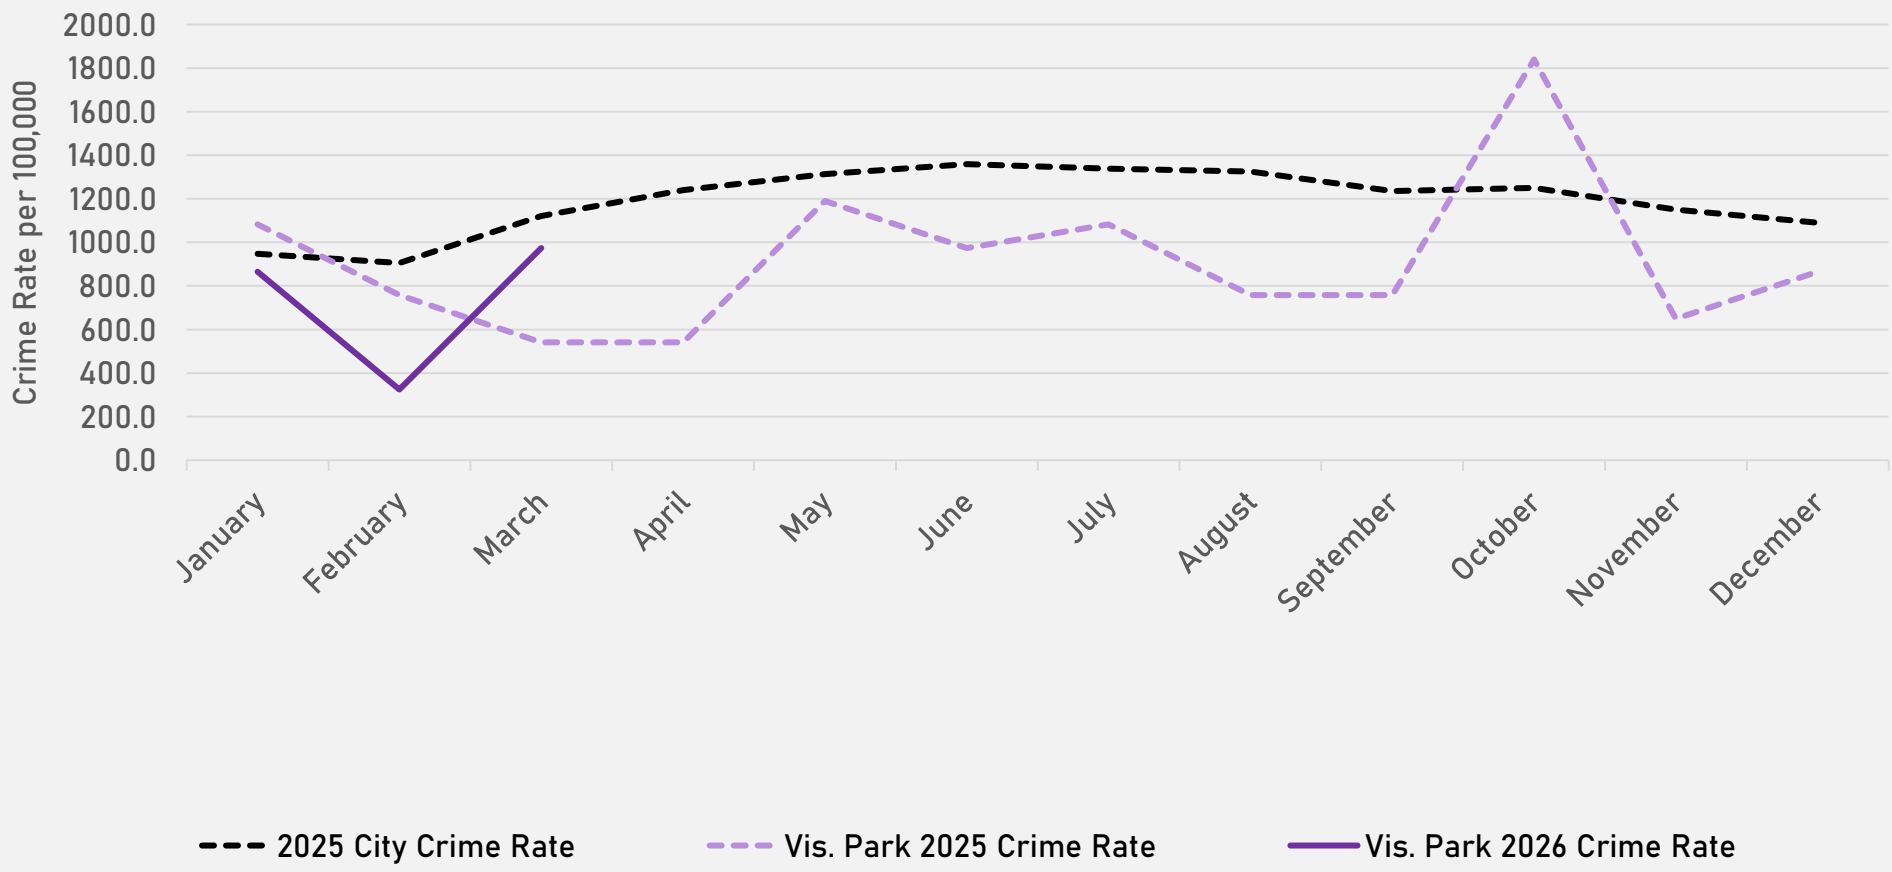

SKINKER-DEBALIVIERE 2025 VS 2026

SKINKER-DEBALIVIERE CRIMES BY DAY OF THE WEEK

SKINKER-DEBALIVIERE CRIMES BY TIME OF DAY

- 50% - Daytime (8AM-8PM)
- 50% - Nighttime (8PM-8AM)

SKINKER-DEBALIVIERE CRIMES BY DAY OF THE MONTH

19 total crimes so far in 2026

- **Down 13.6%** compared to this time in 2025 (22 crimes)
- 2 crimes against persons so far in 2026
 - **Down 75.0%** compared to this time in 2025 (8 crimes)
- 12 crimes against property so far in 2026
 - No change compared to this time in 2025 (12 crimes)

VISITATION PARK YEAR TO YEAR COMPARISON

2025

Crimes	Jan	Feb	Mar	Apr	May	Jun	Jul	Aug	Sep	Oct	Nov	Dec	Total
Aggravated Assault	0	0	2	0	0	0	1	1	0	2	0	0	6
Arson	0	0	0	0	0	0	0	0	0	0	0	0	0
Burglary	1	0	0	0	2	1	1	2	1	1	1	1	11
Homicide	0	0	0	0	0	0	0	0	0	0	0	0	0
Larceny	3	2	2	1	2	2	2	1	0	0	0	3	18
Motor Vehicle Theft	0	0	1	0	0	1	0	0	1	2	0	0	5
Robbery	0	0	0	0	0	0	1	0	0	0	0	1	5
Total	4	2	5	1	4	4	5	4	2	5	1	5	45

VISITATION PARK 2025 VS 2026

VISITATION PARK CRIMES BY DAY OF THE WEEK

VISITATION PARK CRIMES BY TIME OF DAY

44% - Daytime (8AM-8PM)

56% - Nighttime (8PM-8AM)

VISITATION PARK CRIMES BY DAY OF THE MONTH