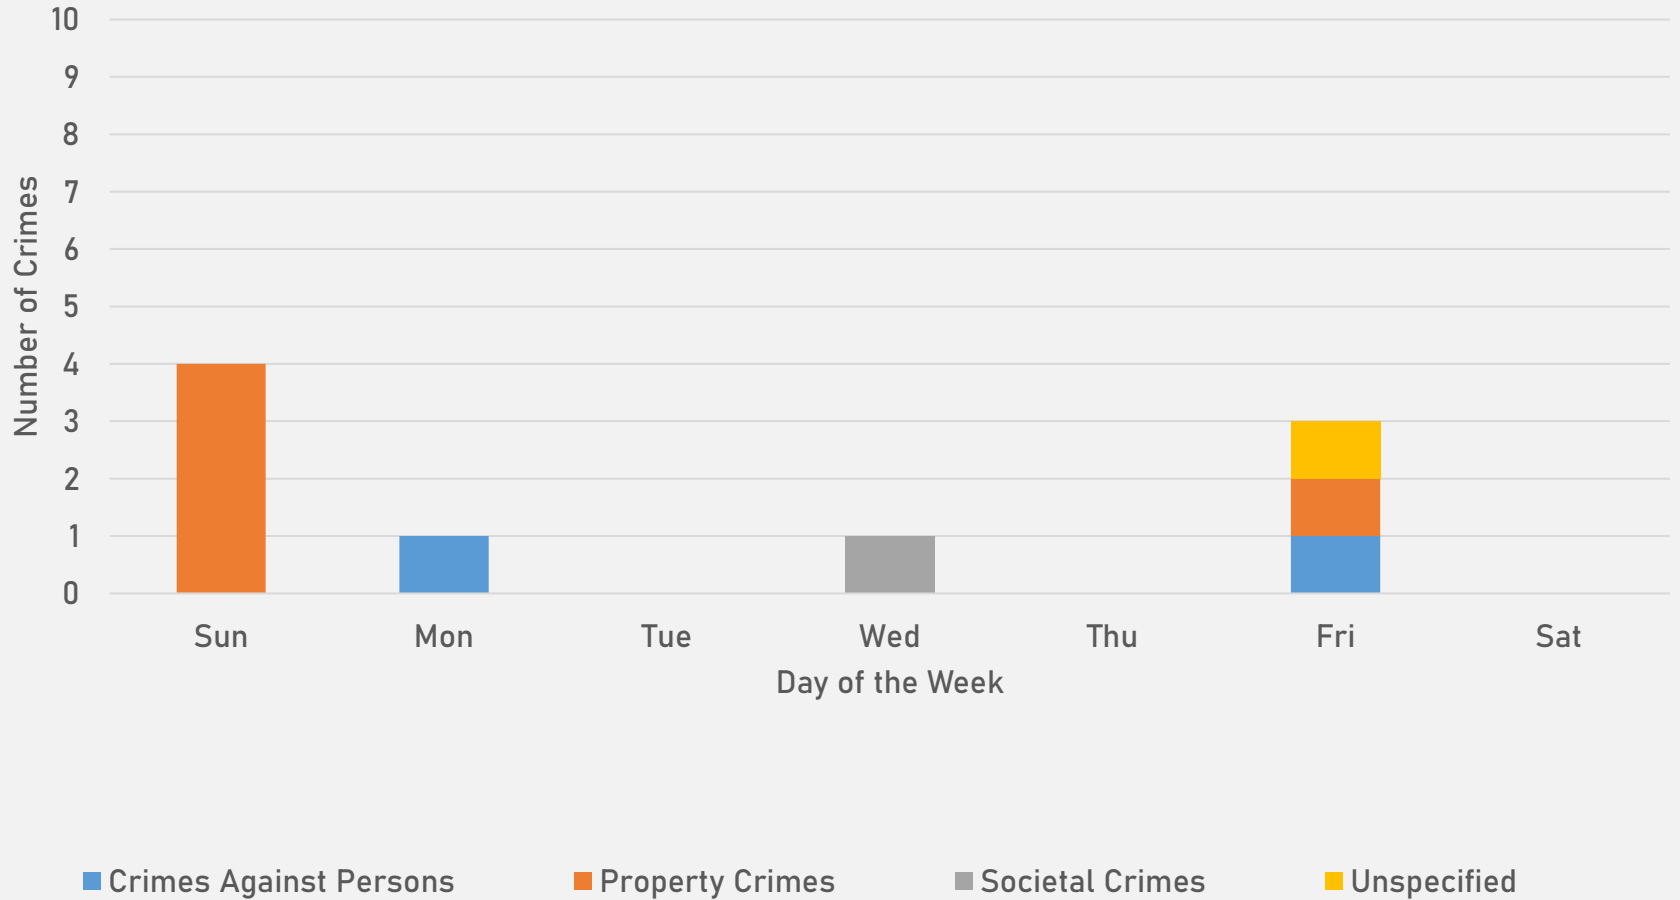

NEIGHBORHOODS VS CITY CRIME RATE OVER THE PAST YEAR

**DEBALIVIERE PLACE
NEIGHBORHOOD DETAIL**

DEBALIVIERE PLACE SUMMARY NOTES

- 20 total crimes in March 2026
 - **Down 31.0%** compared to March 2025 (29 crimes)
 - 3 crimes against persons in March 2026
 - No change when compared to March 2025 (3 crimes)
- 48 total crimes so far in 2026
 - **Down 47.3%** compared to this time in 2025 (91 crimes)
 - 5 crimes against persons so far in 2026
 - **Down 58.3%** compared to this time in 2025 (12 crimes)
 - 29 crimes against property so far in 2026
 - **Down 56.1%** compared to this time in 2025 (66 crimes)

19 total crimes so far in 2026

- **Down 13.6%** compared to this time in 2025 (22 crimes)
- 2 crimes against persons so far in 2026
 - **Down 75.0%** compared to this time in 2025 (8 crimes)
- 12 crimes against property so far in 2026
 - No change compared to this time in 2025 (12 crimes)

VISITATION PARK YEAR TO YEAR COMPARISON

2025

Crimes	Jan	Feb	Mar	Apr	May	Jun	Jul	Aug	Sep	Oct	Nov	Dec	Total
Aggravated Assault	0	0	2	0	0	0	1	1	0	2	0	0	6
Arson	0	0	0	0	0	0	0	0	0	0	0	0	0
Burglary	1	0	0	0	2	1	1	2	1	1	1	1	11
Homicide	0	0	0	0	0	0	0	0	0	0	0	0	0
Larceny	3	2	2	1	2	2	2	1	0	0	0	3	18
Motor Vehicle Theft	0	0	1	0	0	1	0	0	1	2	0	0	5
Robbery	0	0	0	0	0	0	1	0	0	0	0	1	5
Total	4	2	5	1	4	4	5	4	2	5	1	5	45

VISITATION PARK 2025 VS 2026

VISITATION PARK CRIMES BY DAY OF THE WEEK

VISITATION PARK CRIMES BY TIME OF DAY

44% - Daytime (8AM-8PM)

56% - Nighttime (8PM-8AM)

VISITATION PARK CRIMES BY DAY OF THE MONTH