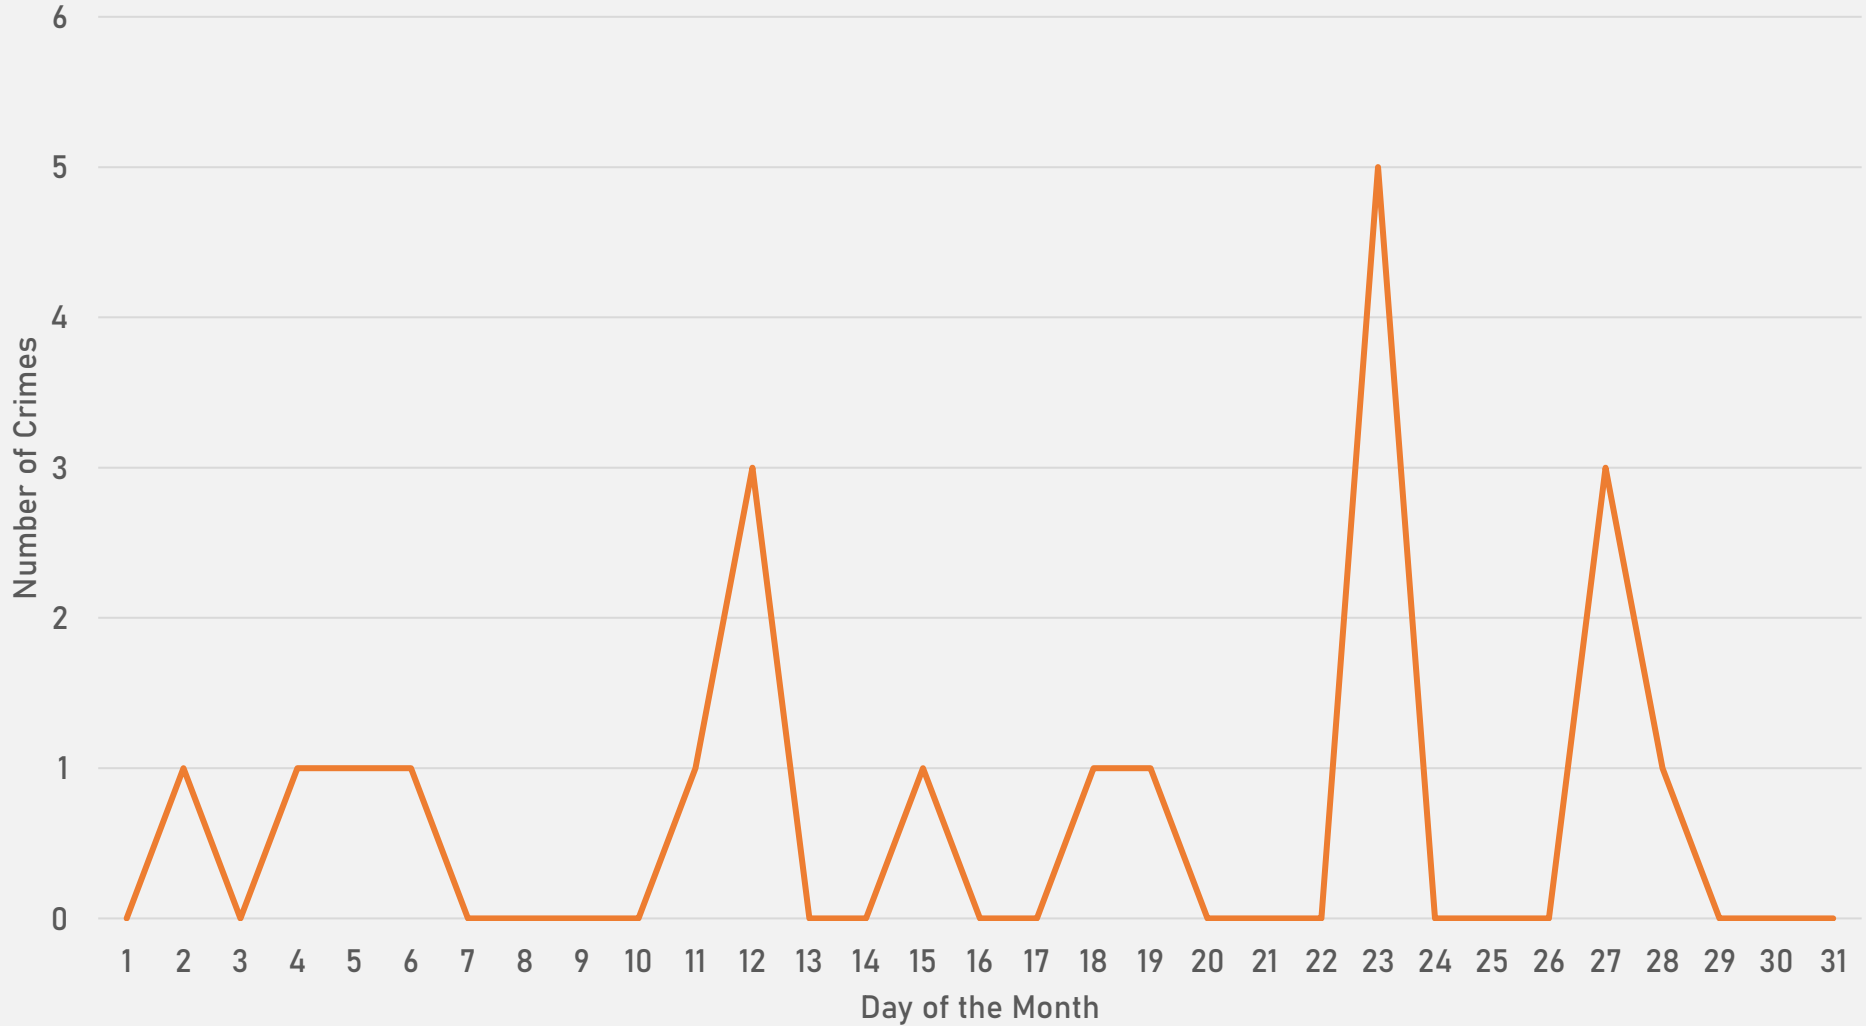

NEIGHBORHOODS VS CITY CRIME RATE OVER THE PAST YEAR

**DEBALIVIERE PLACE
NEIGHBORHOOD DETAIL**

DEBALIVIERE PLACE SUMMARY NOTES

- 20 total crimes in March 2026
 - **Down 31.0%** compared to March 2025 (29 crimes)
 - 3 crimes against persons in March 2026
 - No change when compared to March 2025 (3 crimes)
- 48 total crimes so far in 2026
 - **Down 47.3%** compared to this time in 2025 (91 crimes)
 - 5 crimes against persons so far in 2026
 - **Down 58.3%** compared to this time in 2025 (12 crimes)
 - 29 crimes against property so far in 2026
 - **Down 56.1%** compared to this time in 2025 (66 crimes)

DEBALIVIERE PLACE 2025 VS 2026

DEBALIVIERE PLACE CRIMES BY DAY OF THE WEEK

DEBALIVIERE PLACE CRIMES BY TIME OF DAY

- 30% - Daytime (8AM-8PM)
- 70% - Nighttime (8PM-8AM)

DEBALIVIERE PLACE CRIMES BY DAY OF THE MONTH

**SKINKER-DEBALIVIERE
NEIGHBORHOOD DETAIL**

SKINKER-DEBALIVIERE SUMMARY NOTES

- 15 total crimes in March 2026
 - **Down 6.2%** compared to March 2025 (16 crimes)
 - 1 crimes against persons in March 2026
 - **Down 75.0%** compared to March 2025 (4 crimes)
- 52 total crimes so far in 2026
 - **Up 10.6%** compared to this time in 2025 (47 crimes)
 - 8 crimes against persons so far in 2026
 - **Up 14.3%** compared to this time in 2025 (7 crimes)
 - 30 crimes against property so far in 2026
 - **Up 25.0%** compared to this time in 2025 (24 crimes)