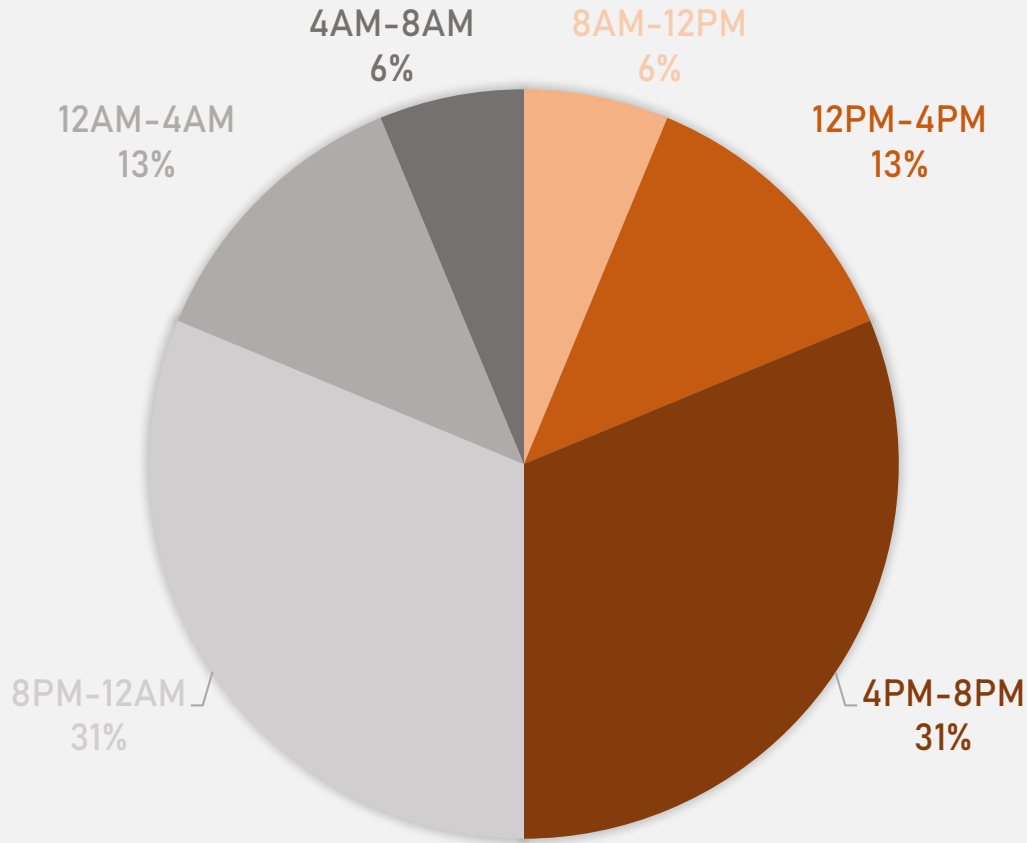

DEBALIVIERE PLACE 2025 VS 2026

DEBALIVIERE PLACE CRIMES BY DAY OF THE WEEK

DEBALIVIERE PLACE CRIMES BY TIME OF DAY

- 30% - Daytime (8AM-8PM)
- 70% - Nighttime (8PM-8AM)

DEBALIVIERE PLACE CRIMES BY DAY OF THE MONTH

2026

Crimes	Jan	Feb	Mar	Apr	May	Jun	Jul	Aug	Sep	Oct	Nov	Dec	Total
Aggravated Assault	0	1	0										1
Arson	0	0	0										0
Burglary	2	2	0										4
Homicide	0	1	0										1
Larceny	2	4	4										10
Motor Vehicle Theft	0	1	3										4
Robbery	0	0	0										0
Total	4	9	7										20

SKINKER-DEBALIVIERE 2025 VS 2026

SKINKER-DEBALIVIERE CRIMES BY DAY OF THE WEEK

SKINKER-DEBALIVIERE CRIMES BY TIME OF DAY

- 50% - Daytime (8AM-8PM)
- 50% - Nighttime (8PM-8AM)

SKINKER-DEBALIVIERE CRIMES BY DAY OF THE MONTH

**WEST END
NEIGHBORHOOD DETAIL**

WEST END SUMMARY NOTES

- 57 total crimes in March 2026
 - **Up 35.7%** compared to March 2025 (42 crimes)
 - 7 crimes against persons in March 2026
 - **Down 41.7%** compared to March 2025 (12 crimes)
- 163 total crimes so far in 2026
 - **Up 6.5%** compared to this time in 2025 (153 crimes)
 - 20 crimes against persons so far in 2026
 - **Down 37.5%** compared to this time in 2025 (32 crimes)
 - 93 crimes against property so far in 2026
 - **Up 6.9%** compared to this time in 2025 (87 crimes)