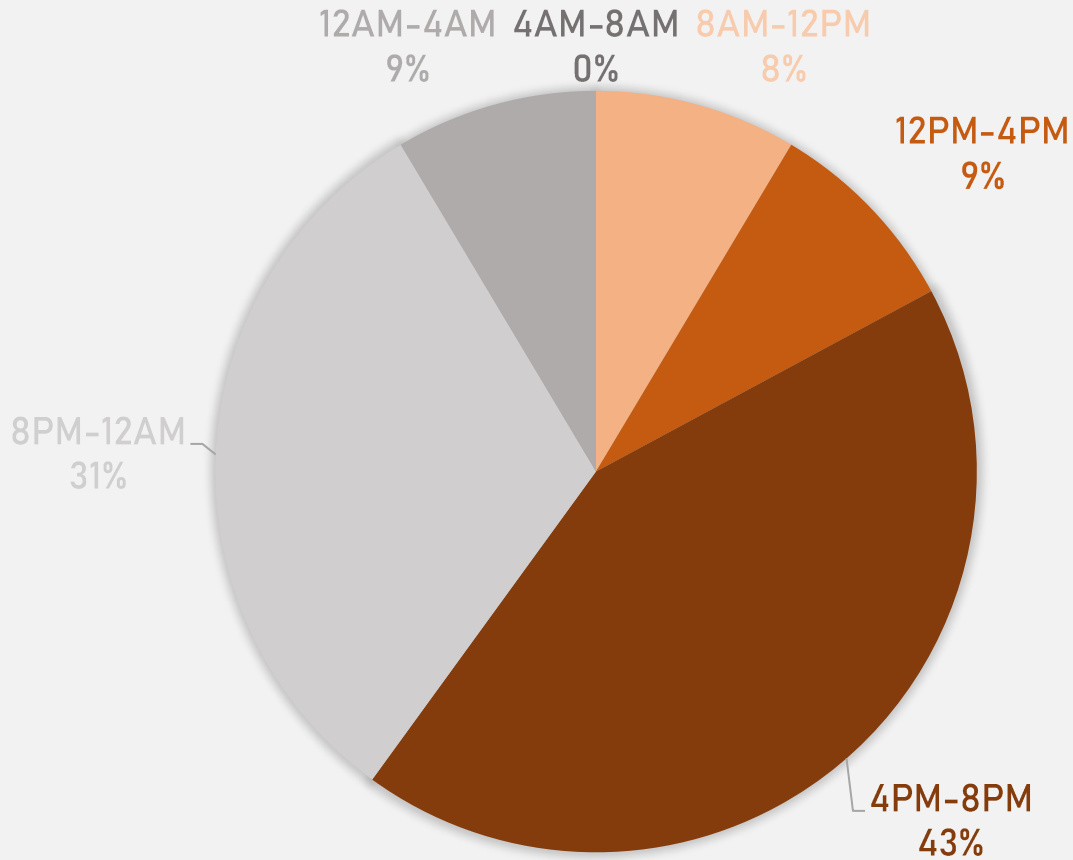

LEWIS PLACE SUMMARY NOTES

- **31 total crimes in April 2026**
 - **Up 342.9%** compared to April 2025 (7 crimes)
 - **4 crimes against persons in April 2026**
 - **Up ∞%** compared to April 2025 (0 crimes)
- **65 total crimes so far in 2026**
 - **Up 35.4%** compared to this time in 2025 (48 crimes)
 - **7 total crimes against persons so far in 2026**
 - **Down 22.2%** compared to this time in 2025 (9 crimes)
 - **30 total crimes against property so far in 2026**
 - **Up 20.0%** compared to this time in 2025 (25 crimes)

2026

Crimes	Jan	Feb	Mar	Apr	May	Jun	Jul	Aug	Sep	Oct	Nov	Dec	Total
Aggravated Assault	0	0	1	4									5
Arson	0	0	0	0									0
Burglary	0	0	0	0									0
Homicide	0	0	0	0									0
Larceny	2	1	2	5									10
Motor Vehicle Theft	0	0	2	4									6
Robbery	0	0	0	1									1
Total	2	1	5	14									21

LEWIS PLACE 2025 VS 2026

LEWIS PLACE CRIMES BY DAY OF THE WEEK

LEWIS PLACE CRIMES BY TIME OF DAY

- 60% - Daytime (8AM-8PM)
- 40% - Nighttime (8PM-8AM)

LEWIS PLACE CRIMES BY DAY OF THE MONTH

**VANDEVENTER
NEIGHBORHOOD DETAIL**

VANDEVENTER SUMMARY NOTES

- **23 total crimes in April 2026**
 - **Down 34.3%** compared to April 2025 (35 crimes)
 - **5 crimes against persons** in April 2026
 - **Down 28.6%** compared to April 2025 (7 crimes)
- **68 total crimes so far in 2026**
 - **Down 38.7%** compared to this time in 2025 (111 crimes)
 - **11 total crimes against persons** so far in 2026
 - **Down 66.7%** compared to this time in 2025 (33 crimes)
 - **29 total crimes against property** so far in 2026
 - **Down 27.5%** compared to this time in 2025 (40 crimes)