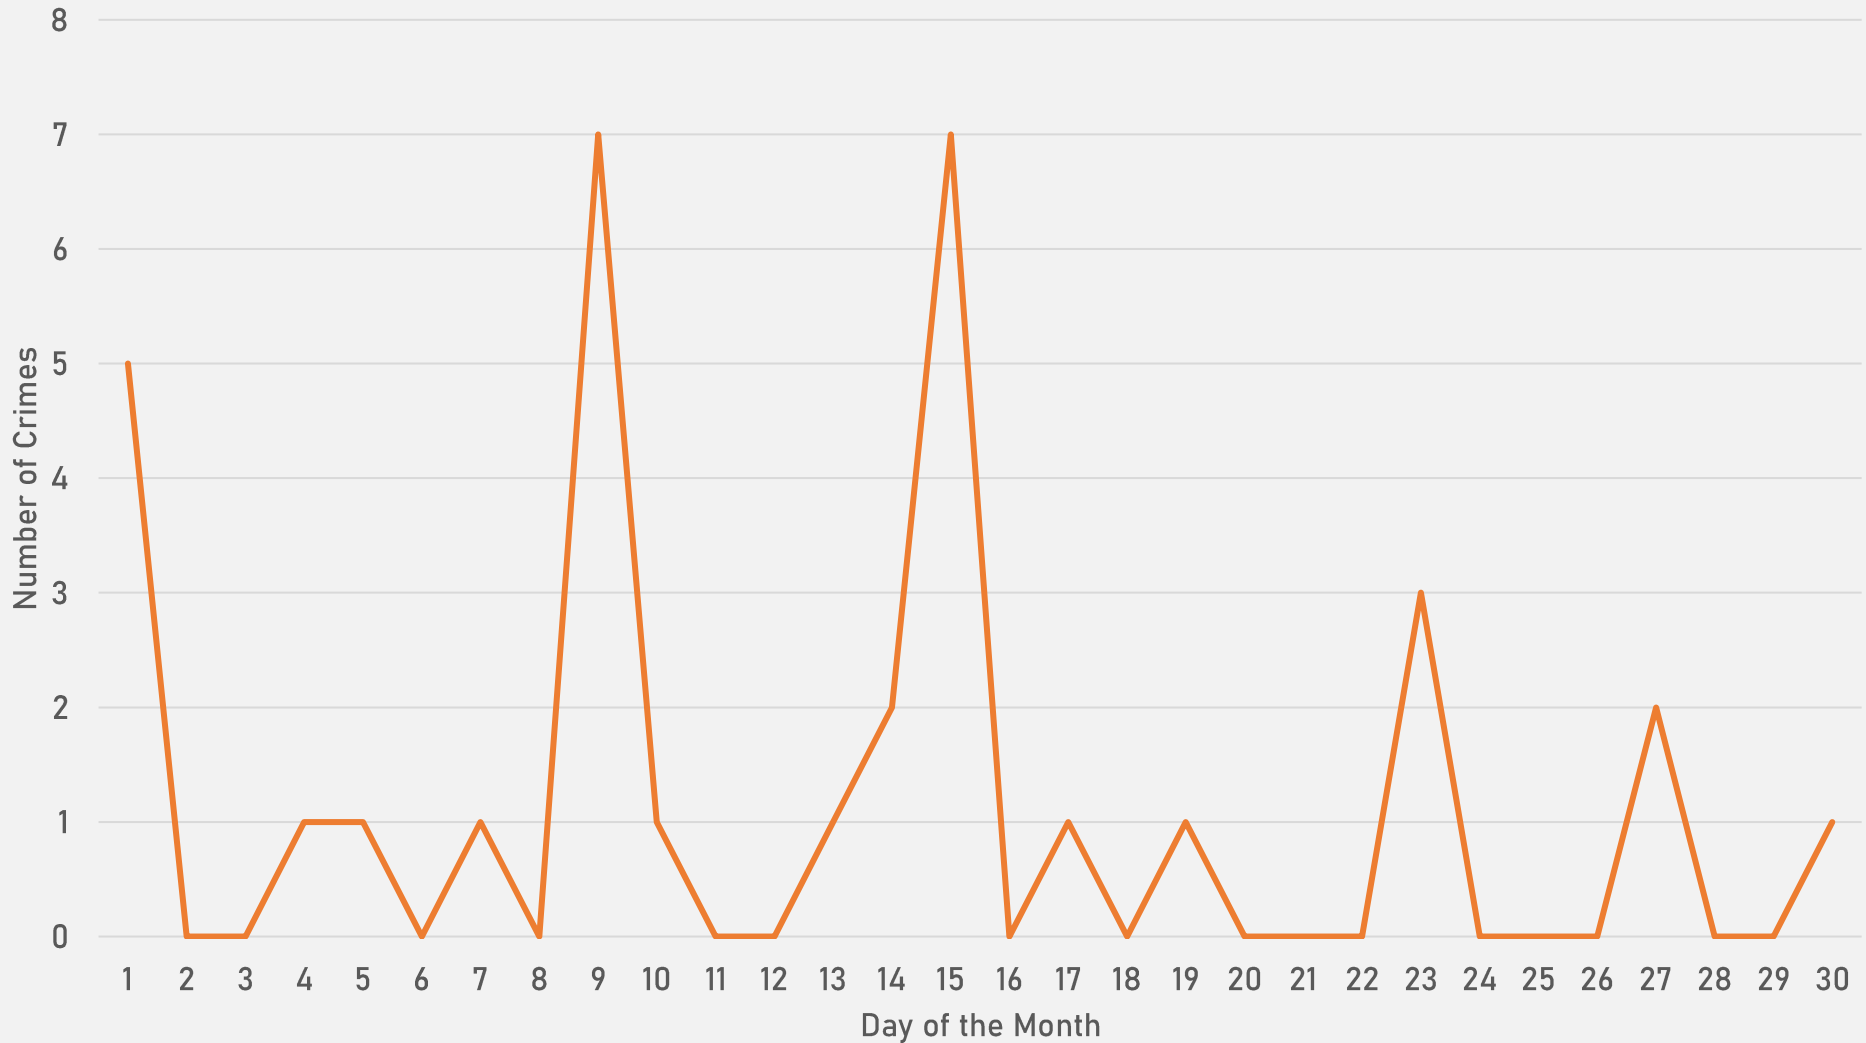

ACADEMY 2025 VS 2026

ACADEMY CRIMES BY DAY OF THE WEEK

ACADEMY CRIMES BY TIME OF DAY

67% - Daytime (8AM-8PM)

33% - Nighttime (8PM-8AM)

ACADEMY CRIMES BY DAY OF THE MONTH

**FOUNTAIN PARK
NEIGHBORHOOD DETAIL**

FOUNTAIN PARK SUMMARY NOTES

- **13 total crimes in April 2026**
 - **Down 35.0%** compared to April 2025 (20 crimes)
 - **1 crimes against persons** in April 2026
 - **Down 87.5%** compared to this time in 2025 (8 crimes)
- **56 total crimes so far in 2026**
 - **Down 29.1%** compared to this time in 2025 (79 crimes)
 - **8 total crimes against persons** so far in 2026
 - **Down 50.0%** compared to this time in 2025 (16 crimes)
 - **21 total crimes against property** so far in 2026
 - **Down 43.2%** compared to this time in 2025 (29 crimes)

LEWIS PLACE SUMMARY NOTES

- **31 total crimes in April 2026**
 - **Up 342.9%** compared to April 2025 (7 crimes)
 - **4 crimes against persons in April 2026**
 - **Up ∞%** compared to April 2025 (0 crimes)
- **65 total crimes so far in 2026**
 - **Up 35.4%** compared to this time in 2025 (48 crimes)
 - **7 total crimes against persons so far in 2026**
 - **Down 22.2%** compared to this time in 2025 (9 crimes)
 - **30 total crimes against property so far in 2026**
 - **Up 20.0%** compared to this time in 2025 (25 crimes)