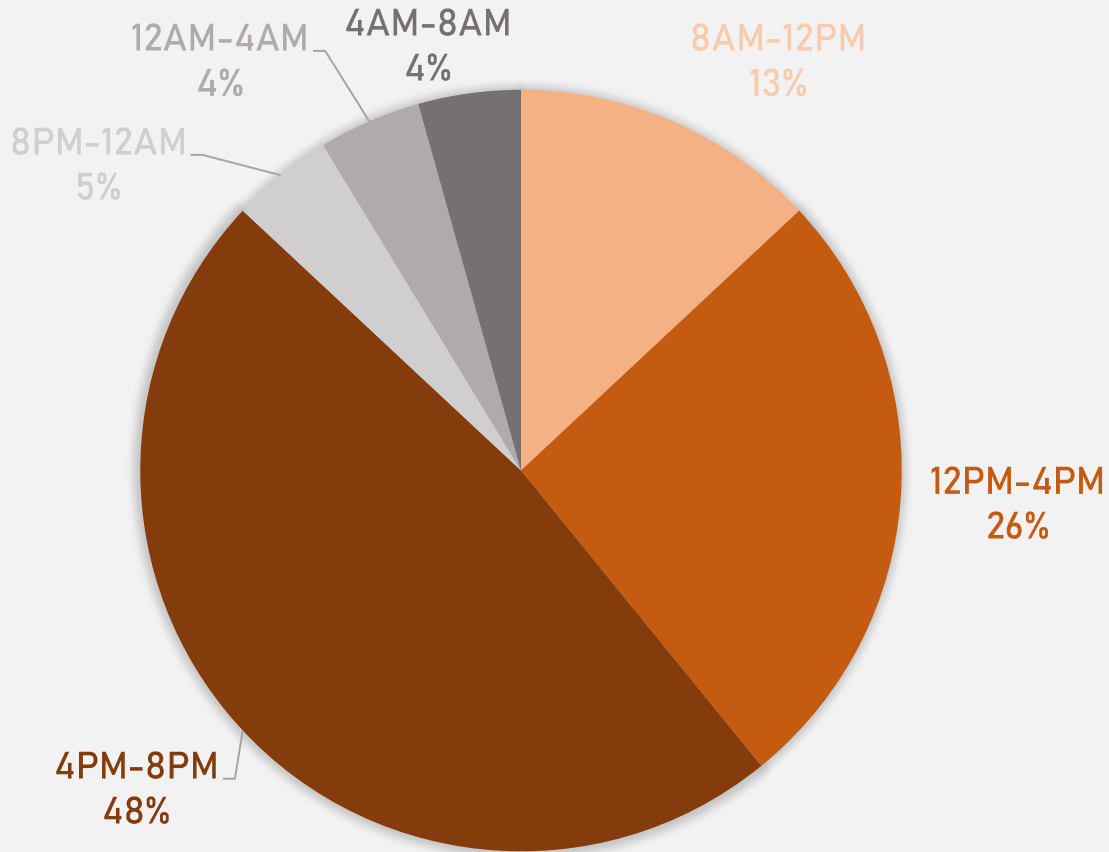

LEWIS PLACE 2025 VS 2026

LEWIS PLACE CRIMES BY DAY OF THE WEEK

LEWIS PLACE CRIMES BY TIME OF DAY

- 60% - Daytime (8AM-8PM)
- 40% - Nighttime (8PM-8AM)

LEWIS PLACE CRIMES BY DAY OF THE MONTH

**VANDEVENTER
NEIGHBORHOOD DETAIL**

VANDEVENTER SUMMARY NOTES

- **23 total crimes in April 2026**
 - **Down 34.3%** compared to April 2025 (35 crimes)
 - **5 crimes against persons** in April 2026
 - **Down 28.6%** compared to April 2025 (7 crimes)
- **68 total crimes so far in 2026**
 - **Down 38.7%** compared to this time in 2025 (111 crimes)
 - **11 total crimes against persons** so far in 2026
 - **Down 66.7%** compared to this time in 2025 (33 crimes)
 - **29 total crimes against property** so far in 2026
 - **Down 27.5%** compared to this time in 2025 (40 crimes)

2026

Crimes	Jan	Feb	Mar	Apr	May	Jun	Jul	Aug	Sep	Oct	Nov	Dec	Total
Aggravated Assault	0	0	2	3									5
Arson	0	0	0	0									0
Burglary	0	1	0	0									1
Homicide	0	0	0	0									0
Larceny	2	1	3	4									10
Motor Vehicle Theft	0	0	1	1									2
Robbery	1	0	1	1									3
Total	3	2	7	9									21

VANDEVENTER 2025 VS 2026

VANDEVENTER CRIMES BY DAY OF THE WEEK

VANDEVENTER CRIMES BY TIME OF DAY

87% - Daytime (8AM-8PM)

13% - Nighttime (8PM-8AM)

VANDEVENTER CRIMES BY DAY OF THE MONTH