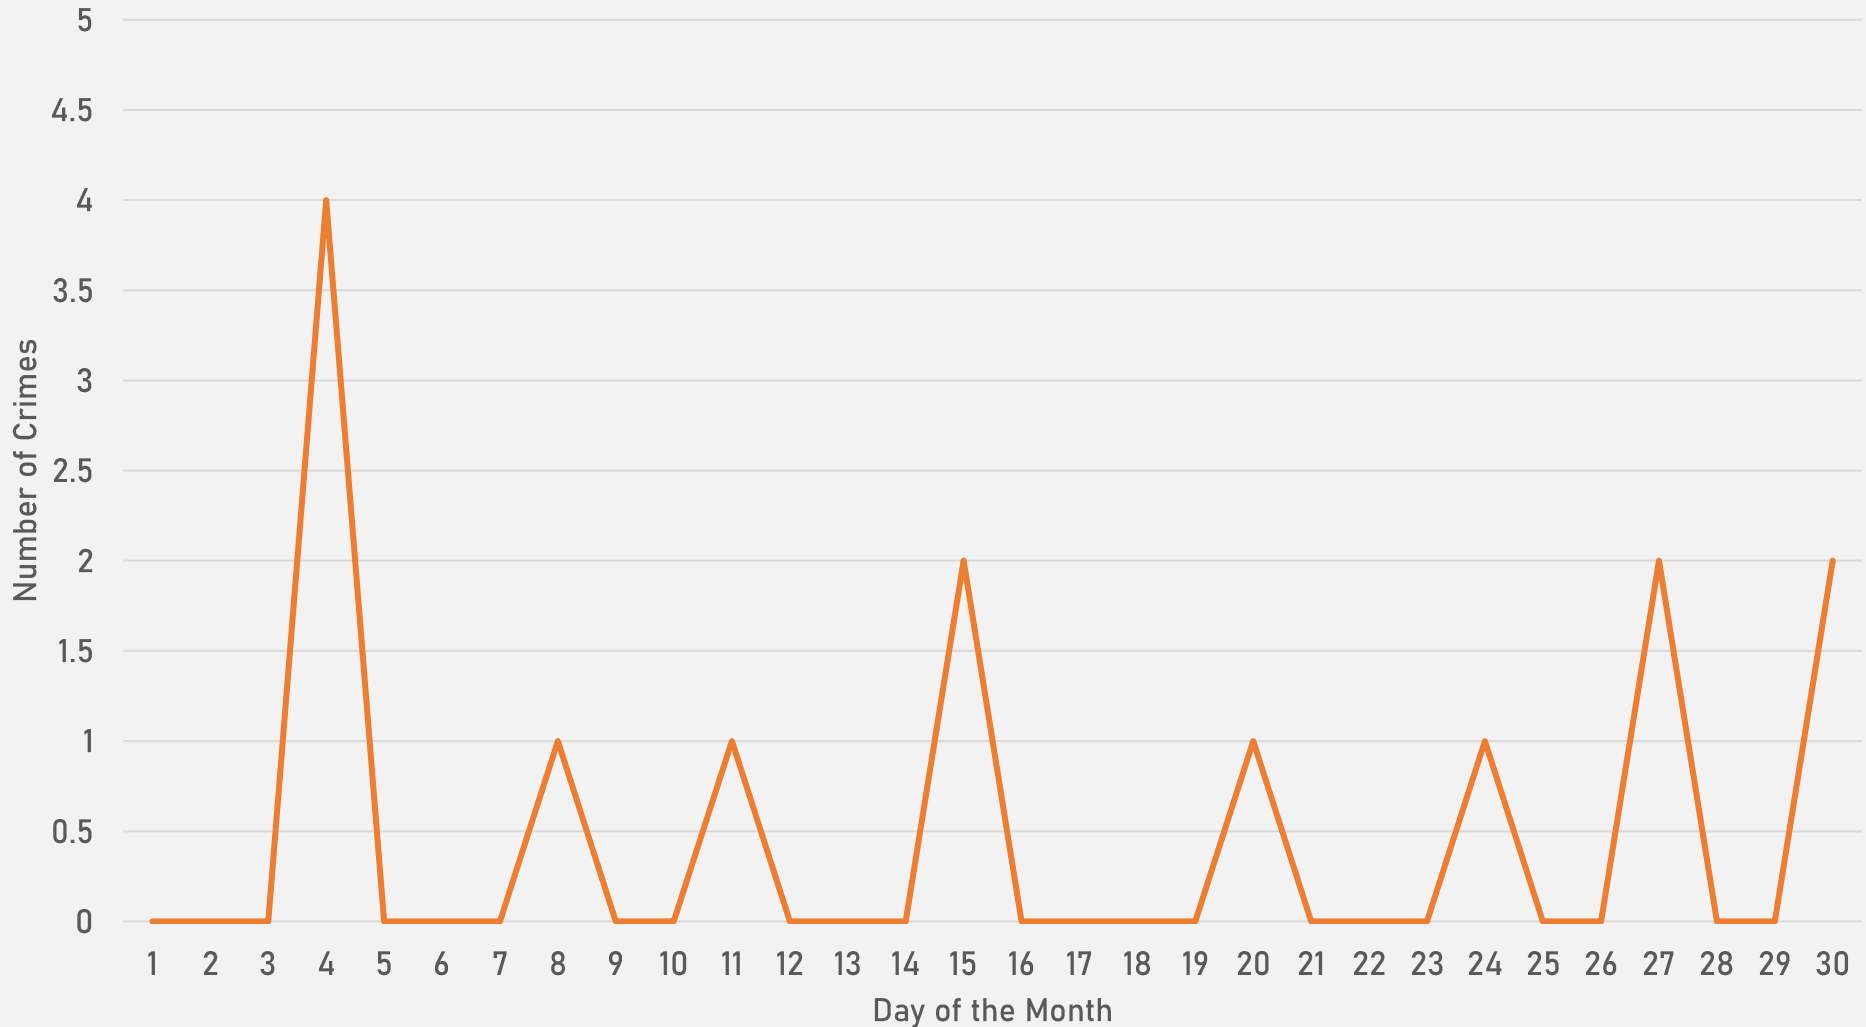

FOUNTAIN PARK SUMMARY NOTES

- **13 total crimes in April 2026**
 - **Down 35.0%** compared to April 2025 (20 crimes)
 - **1 crimes against persons** in April 2026
 - **Down 87.5%** compared to this time in 2025 (8 crimes)
- **56 total crimes so far in 2026**
 - **Down 29.1%** compared to this time in 2025 (79 crimes)
 - **8 total crimes against persons** so far in 2026
 - **Down 50.0%** compared to this time in 2025 (16 crimes)
 - **21 total crimes against property** so far in 2026
 - **Down 43.2%** compared to this time in 2025 (29 crimes)

FOUNTAIN PARK 2025 VS 2026

FOUNTAIN PARK CRIMES BY DAY OF THE WEEK

FOUNTAIN PARK CRIMES BY TIME OF DAY

64% - Daytime (8AM-8PM)

36% - Nighttime (8PM-8AM)

FOUNTAIN PARK CRIMES BY DAY OF THE MONTH

**LEWIS PLACE
NEIGHBORHOOD DETAIL**

LEWIS PLACE SUMMARY NOTES

- **31 total crimes in April 2026**
 - **Up 342.9%** compared to April 2025 (7 crimes)
 - **4 crimes against persons in April 2026**
 - **Up ∞%** compared to April 2025 (0 crimes)
- **65 total crimes so far in 2026**
 - **Up 35.4%** compared to this time in 2025 (48 crimes)
 - **7 total crimes against persons so far in 2026**
 - **Down 22.2%** compared to this time in 2025 (9 crimes)
 - **30 total crimes against property so far in 2026**
 - **Up 20.0%** compared to this time in 2025 (25 crimes)

LEWIS PLACE 2025 VS 2026

LEWIS PLACE CRIMES BY DAY OF THE WEEK

LEWIS PLACE CRIMES BY TIME OF DAY

- 60% - Daytime (8AM-8PM)
- 40% - Nighttime (8PM-8AM)

LEWIS PLACE CRIMES BY DAY OF THE MONTH

**VANDEVENTER
NEIGHBORHOOD DETAIL**