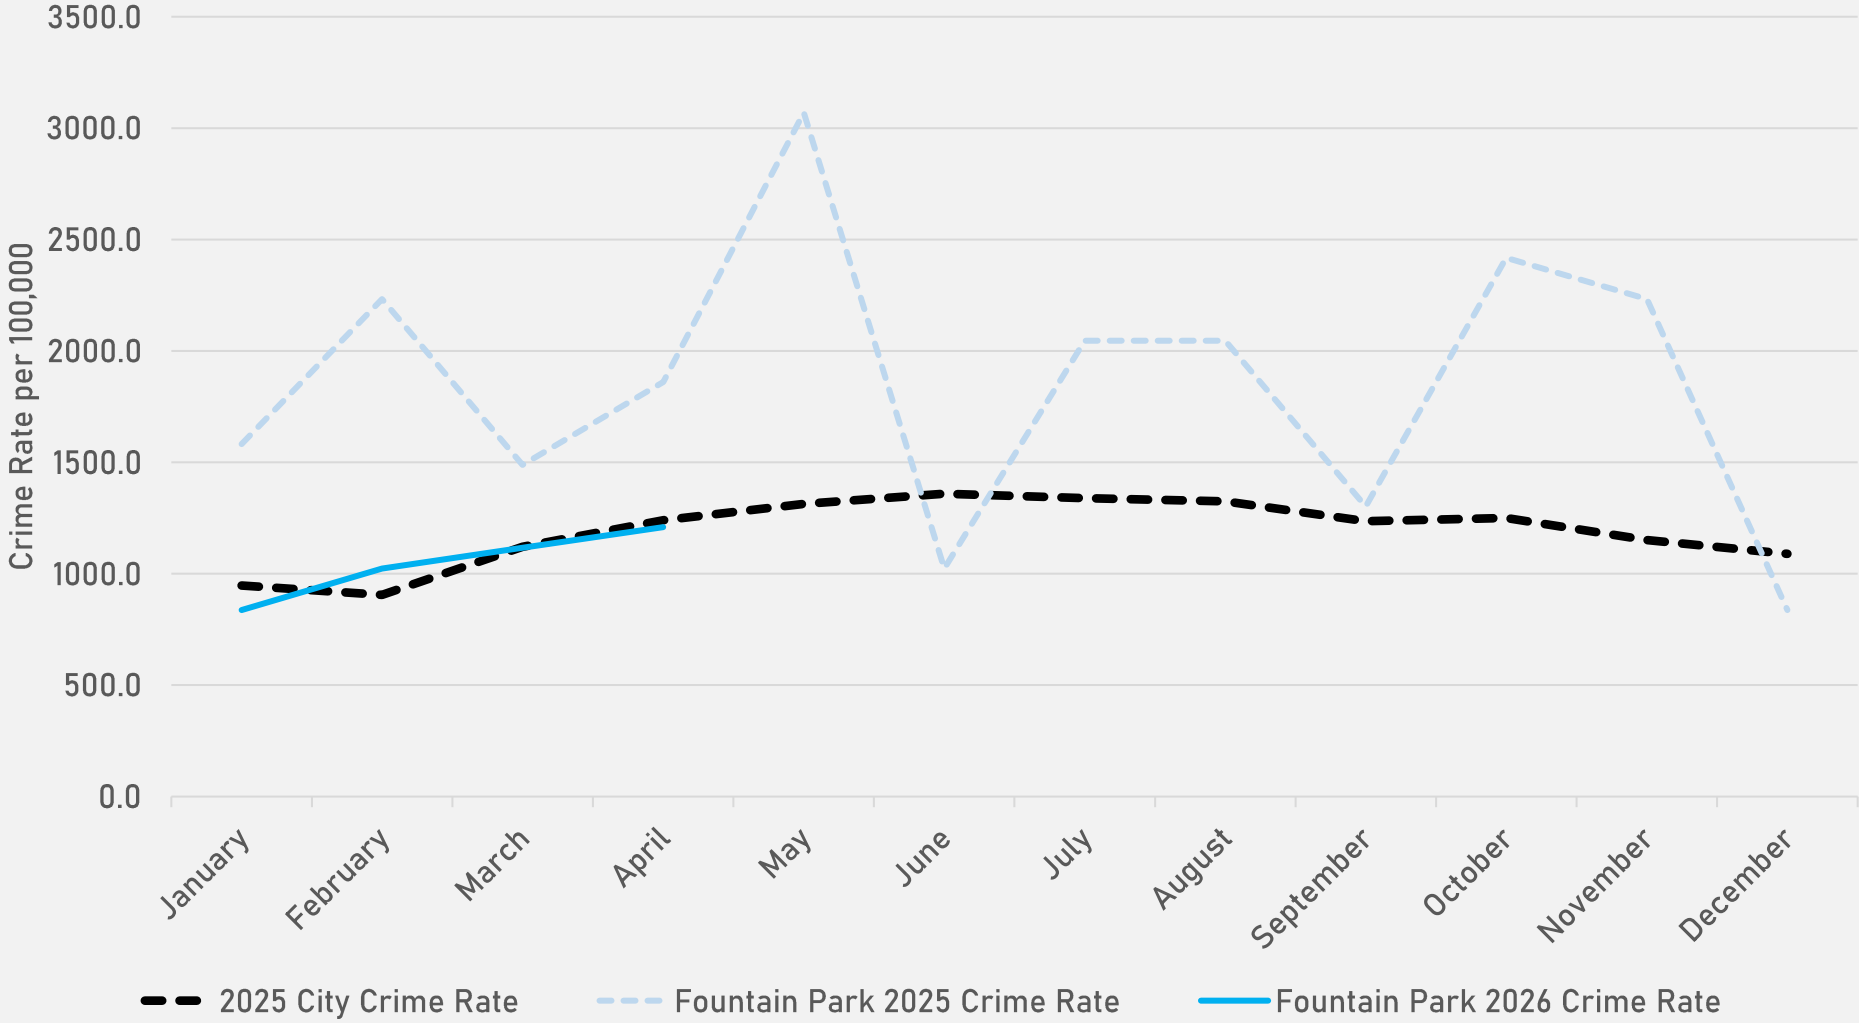

NEIGHBORHOODS VS CITY CRIME RATE OVER THE PAST YEAR

**ACADEMY
NEIGHBORHOOD DETAIL**

ACADEMY SUMMARY NOTES

- **32 total crimes in April 2026**
 - **Up 33.3%** compared to April 2025 (24 crimes)
 - **7 crimes against persons** in April 2026
 - **Up 133.3%** compared to April 2025 (3 crimes)
- **111 total crimes so far in 2026**
 - **Up 3.7%** compared to this time in 2025 (107 crimes)
 - **27 total crimes against persons** so far in 2026
 - **Up 22.7%** compared to this time in 2025 (22 crimes)
 - **46 total crimes against property** so far in 2026
 - **Down 2.1%** compared to this time in 2025 (47 crimes)

FOUNTAIN PARK SUMMARY NOTES

- **13 total crimes in April 2026**
 - **Down 35.0%** compared to April 2025 (20 crimes)
 - **1 crimes against persons** in April 2026
 - **Down 87.5%** compared to this time in 2025 (8 crimes)
- **56 total crimes so far in 2026**
 - **Down 29.1%** compared to this time in 2025 (79 crimes)
 - **8 total crimes against persons** so far in 2026
 - **Down 50.0%** compared to this time in 2025 (16 crimes)
 - **21 total crimes against property** so far in 2026
 - **Down 43.2%** compared to this time in 2025 (29 crimes)

FOUNTAIN PARK 2025 VS 2026

FOUNTAIN PARK CRIMES BY DAY OF THE WEEK

FOUNTAIN PARK CRIMES BY TIME OF DAY

64% - Daytime (8AM-8PM)

36% - Nighttime (8PM-8AM)

FOUNTAIN PARK CRIMES BY DAY OF THE MONTH

**LEWIS PLACE
NEIGHBORHOOD DETAIL**

LEWIS PLACE SUMMARY NOTES

- **31 total crimes in April 2026**
 - **Up 342.9%** compared to April 2025 (7 crimes)
 - **4 crimes against persons in April 2026**
 - **Up ∞%** compared to April 2025 (0 crimes)
- **65 total crimes so far in 2026**
 - **Up 35.4%** compared to this time in 2025 (48 crimes)
 - **7 total crimes against persons so far in 2026**
 - **Down 22.2%** compared to this time in 2025 (9 crimes)
 - **30 total crimes against property so far in 2026**
 - **Up 20.0%** compared to this time in 2025 (25 crimes)