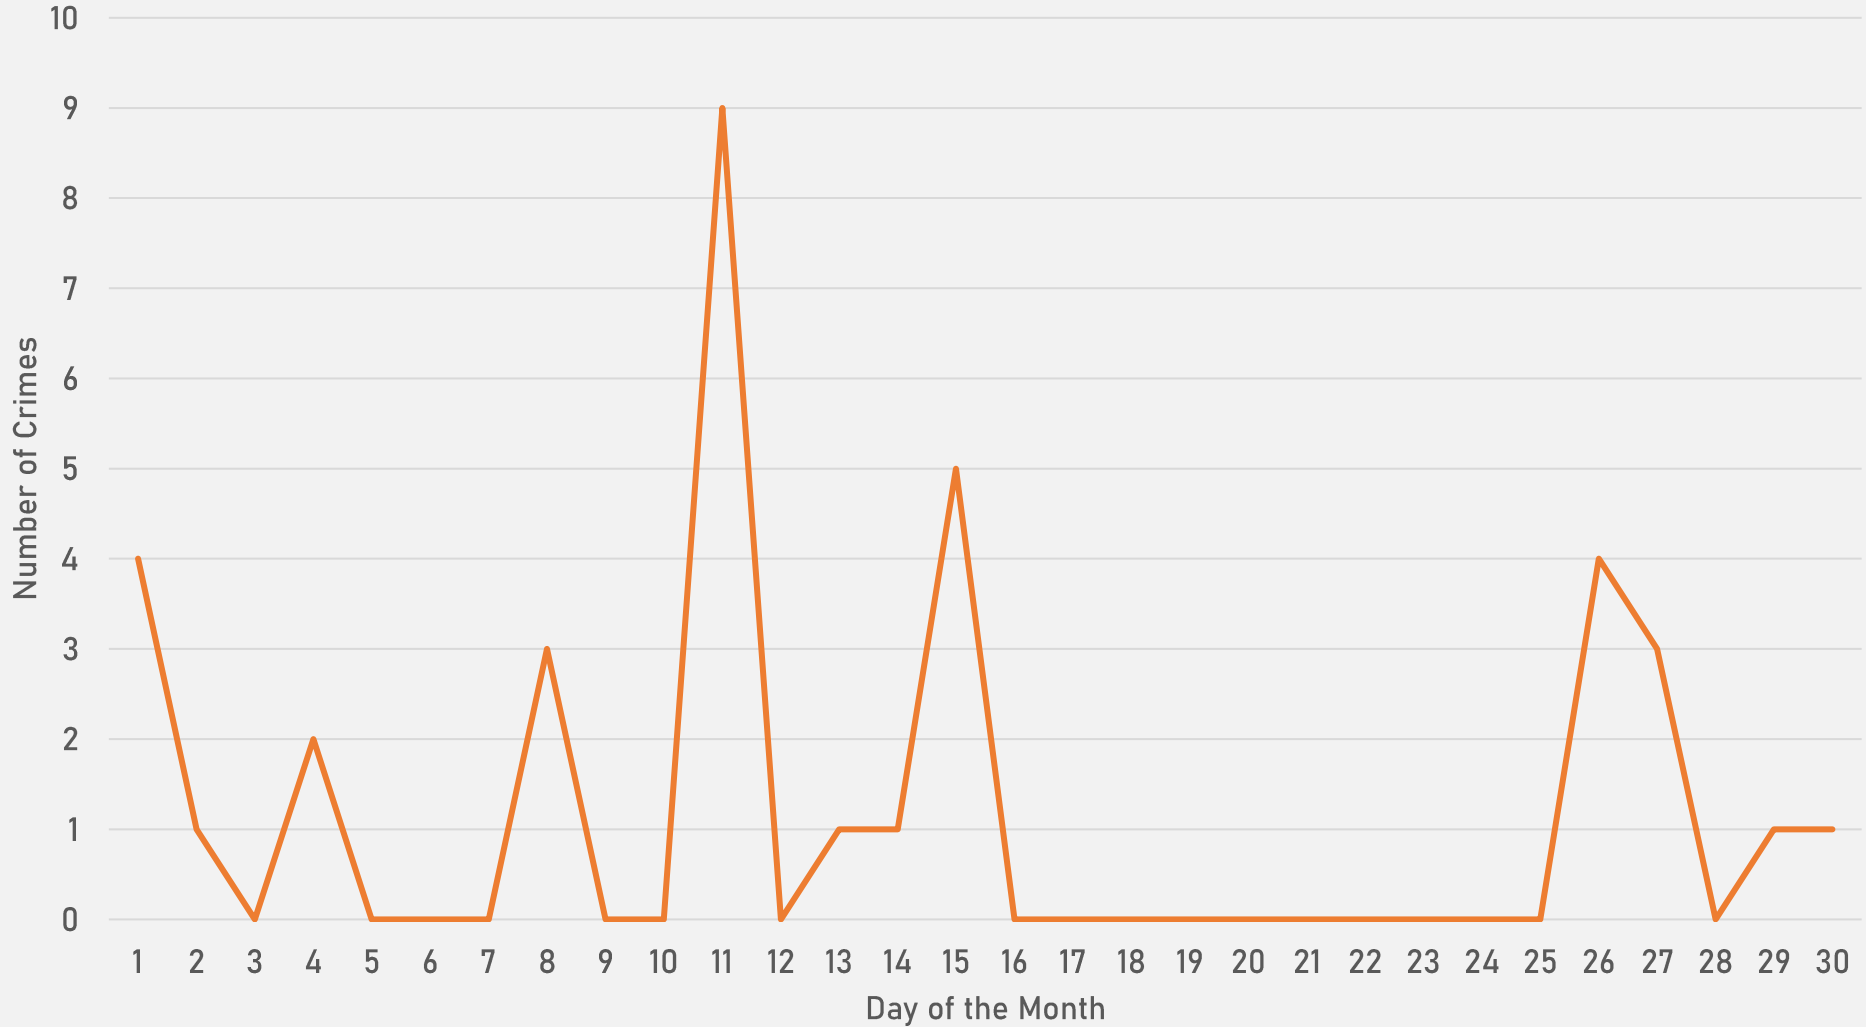

LEWIS PLACE SUMMARY NOTES

- **31 total crimes in April 2026**
 - **Up 342.9%** compared to April 2025 (7 crimes)
 - **4 crimes against persons in April 2026**
 - **Up ∞%** compared to April 2025 (0 crimes)
- **65 total crimes so far in 2026**
 - **Up 35.4%** compared to this time in 2025 (48 crimes)
 - **7 total crimes against persons so far in 2026**
 - **Down 22.2%** compared to this time in 2025 (9 crimes)
 - **30 total crimes against property so far in 2026**
 - **Up 20.0%** compared to this time in 2025 (25 crimes)

LEWIS PLACE 2025 VS 2026

LEWIS PLACE CRIMES BY DAY OF THE WEEK

LEWIS PLACE CRIMES BY TIME OF DAY

- 60% - Daytime (8AM-8PM)
- 40% - Nighttime (8PM-8AM)

LEWIS PLACE CRIMES BY DAY OF THE MONTH

**VANDEVENTER
NEIGHBORHOOD DETAIL**

VANDEVENTER SUMMARY NOTES

- **23 total crimes in April 2026**
 - **Down 34.3%** compared to April 2025 (35 crimes)
 - **5 crimes against persons** in April 2026
 - **Down 28.6%** compared to April 2025 (7 crimes)
- **68 total crimes so far in 2026**
 - **Down 38.7%** compared to this time in 2025 (111 crimes)
 - **11 total crimes against persons** so far in 2026
 - **Down 66.7%** compared to this time in 2025 (33 crimes)
 - **29 total crimes against property** so far in 2026
 - **Down 27.5%** compared to this time in 2025 (40 crimes)