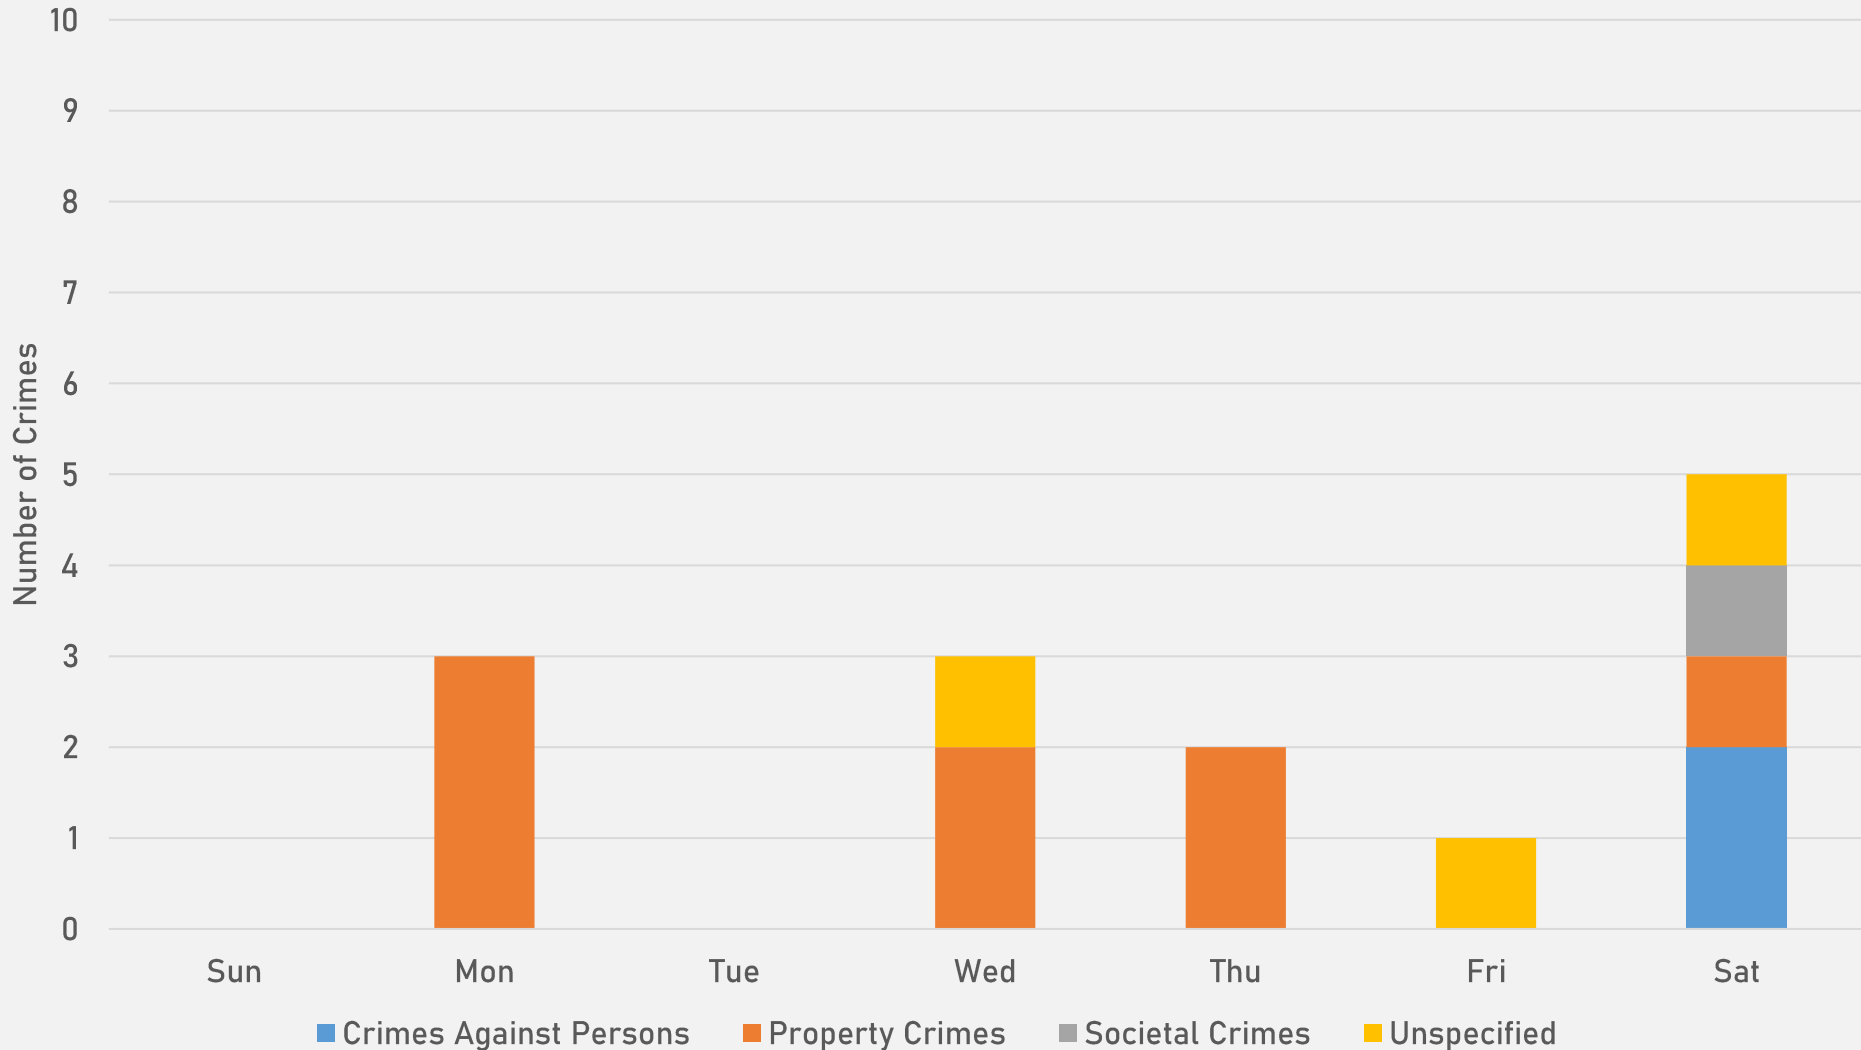

FOUNTAIN PARK SUMMARY NOTES

- **13 total crimes in April 2026**
 - **Down 35.0%** compared to April 2025 (20 crimes)
 - **1 crimes against persons** in April 2026
 - **Down 87.5%** compared to this time in 2025 (8 crimes)
- **56 total crimes so far in 2026**
 - **Down 29.1%** compared to this time in 2025 (79 crimes)
 - **8 total crimes against persons** so far in 2026
 - **Down 50.0%** compared to this time in 2025 (16 crimes)
 - **21 total crimes against property** so far in 2026
 - **Down 43.2%** compared to this time in 2025 (29 crimes)

2026

Crimes	Jan	Feb	Mar	Apr	May	Jun	Jul	Aug	Sep	Oct	Nov	Dec	Total
Aggravated Assault	2	0	0	1									3
Arson	0	0	0	0									0
Burglary	1	2	0	1									4
Homicide	0	0	0	0									0
Larceny	1	1	0	2									4
Motor Vehicle Theft	0	1	1	1									3
Robbery	0	0	0	1									1
Total	4	4	1	6									15

FOUNTAIN PARK 2025 VS 2026

FOUNTAIN PARK CRIMES BY DAY OF THE WEEK

FOUNTAIN PARK CRIMES BY TIME OF DAY

64% - Daytime (8AM-8PM)

36% - Nighttime (8PM-8AM)

FOUNTAIN PARK CRIMES BY DAY OF THE MONTH

**LEWIS PLACE
NEIGHBORHOOD DETAIL**

LEWIS PLACE SUMMARY NOTES

- **31 total crimes in April 2026**
 - **Up 342.9%** compared to April 2025 (7 crimes)
 - **4 crimes against persons in April 2026**
 - **Up ∞%** compared to April 2025 (0 crimes)
- **65 total crimes so far in 2026**
 - **Up 35.4%** compared to this time in 2025 (48 crimes)
 - **7 total crimes against persons so far in 2026**
 - **Down 22.2%** compared to this time in 2025 (9 crimes)
 - **30 total crimes against property so far in 2026**
 - **Up 20.0%** compared to this time in 2025 (25 crimes)