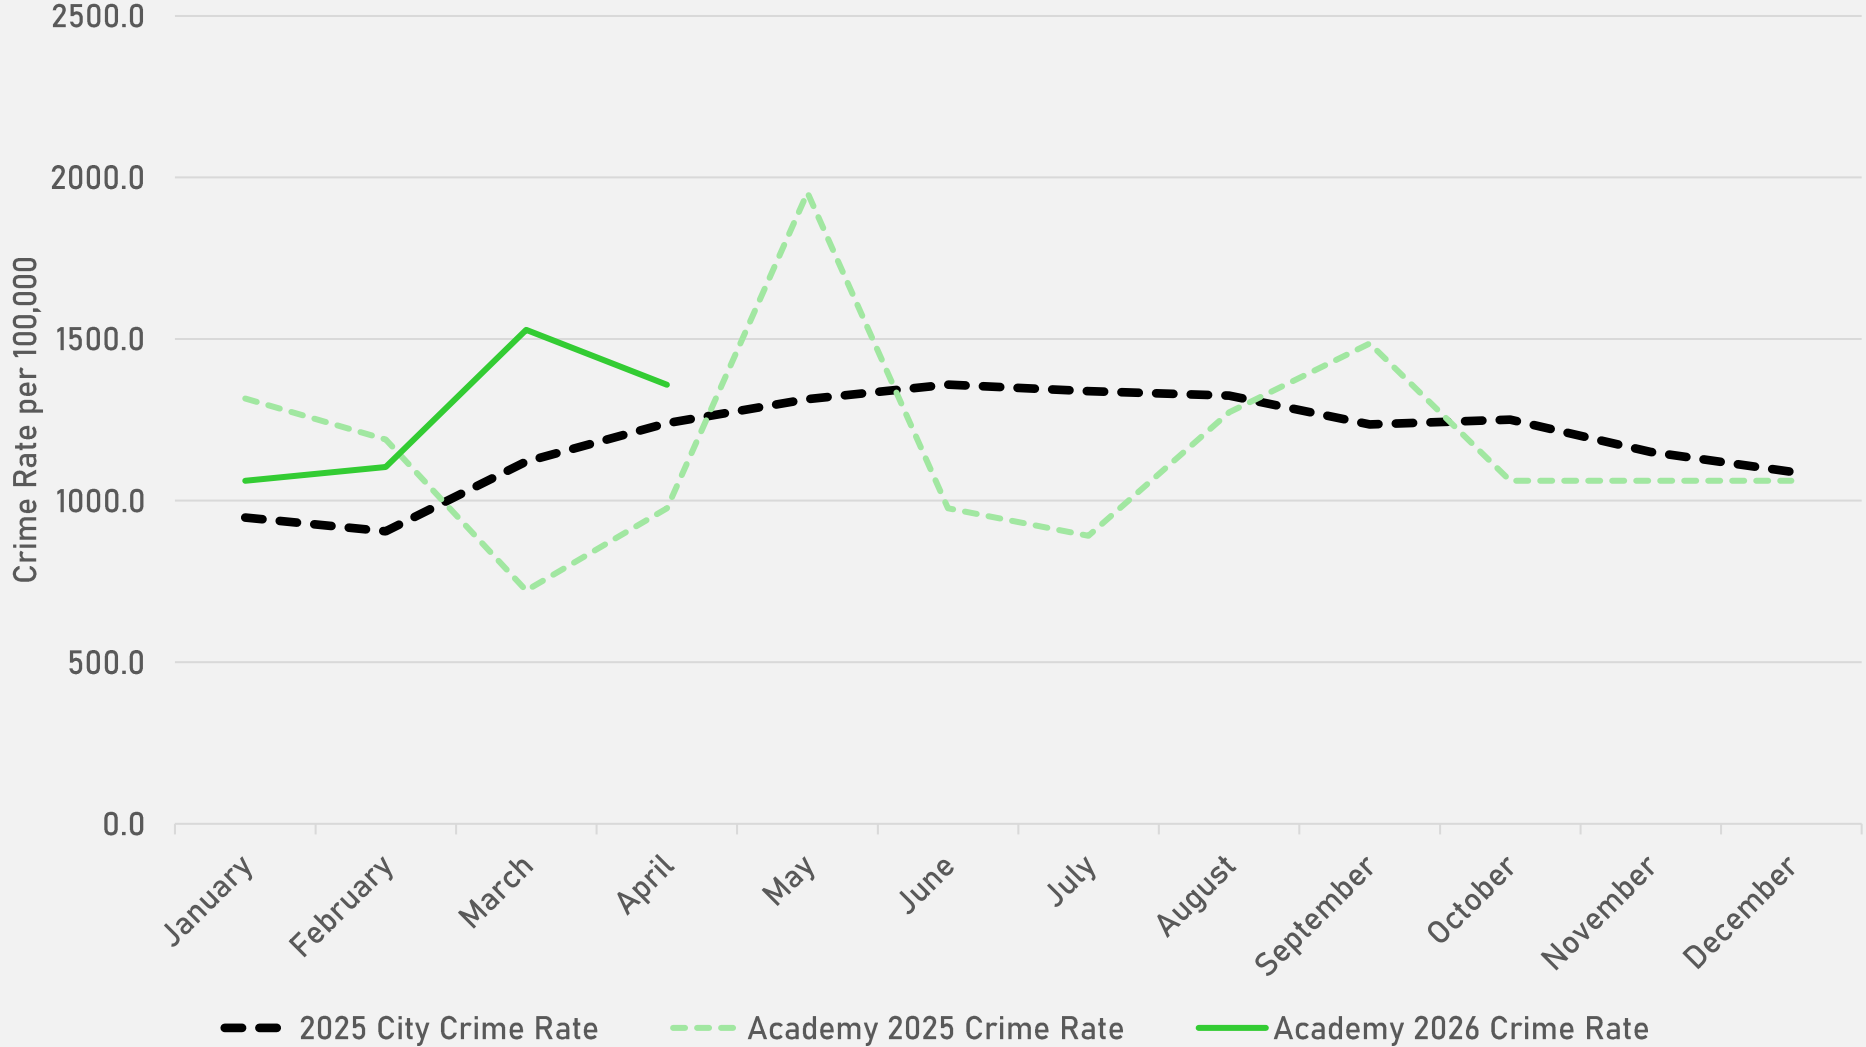

- The **lowest number** of crimes in one neighborhood was 10 in Visitation Park
- The **highest number** of crimes in one neighborhood was 130 in Central West End
- The average number of crimes per neighborhood was 42.9
- The **lowest crime rate** per 100,000 in one neighborhood was 779.8 in Central West End
- The **highest crime rate** per 100,000 in one neighborhood was 2281.1 in Lewis Place
- The overall crime rate in District 5 was 1138.7

NEIGHBORHOODS VS CITY CRIME RATE OVER THE PAST YEAR

**ACADEMY
NEIGHBORHOOD DETAIL**

ACADEMY SUMMARY NOTES

- **32 total crimes in April 2026**
 - **Up 33.3%** compared to April 2025 (24 crimes)
 - **7 crimes against persons** in April 2026
 - **Up 133.3%** compared to April 2025 (3 crimes)
- **111 total crimes so far in 2026**
 - **Up 3.7%** compared to this time in 2025 (107 crimes)
 - **27 total crimes against persons** so far in 2026
 - **Up 22.7%** compared to this time in 2025 (22 crimes)
 - **46 total crimes against property** so far in 2026
 - **Down 2.1%** compared to this time in 2025 (47 crimes)

ACADEMY 2025 VS 2026

ACADEMY CRIMES BY DAY OF THE WEEK

ACADEMY CRIMES BY TIME OF DAY

67% - Daytime (8AM-8PM)

33% - Nighttime (8PM-8AM)

ACADEMY CRIMES BY DAY OF THE MONTH

**FOUNTAIN PARK
NEIGHBORHOOD DETAIL**

FOUNTAIN PARK SUMMARY NOTES

- **13 total crimes in April 2026**
 - **Down 35.0%** compared to April 2025 (20 crimes)
 - **1 crimes against persons** in April 2026
 - **Down 87.5%** compared to this time in 2025 (8 crimes)
- **56 total crimes so far in 2026**
 - **Down 29.1%** compared to this time in 2025 (79 crimes)
 - **8 total crimes against persons** so far in 2026
 - **Down 50.0%** compared to this time in 2025 (16 crimes)
 - **21 total crimes against property** so far in 2026
 - **Down 43.2%** compared to this time in 2025 (29 crimes)