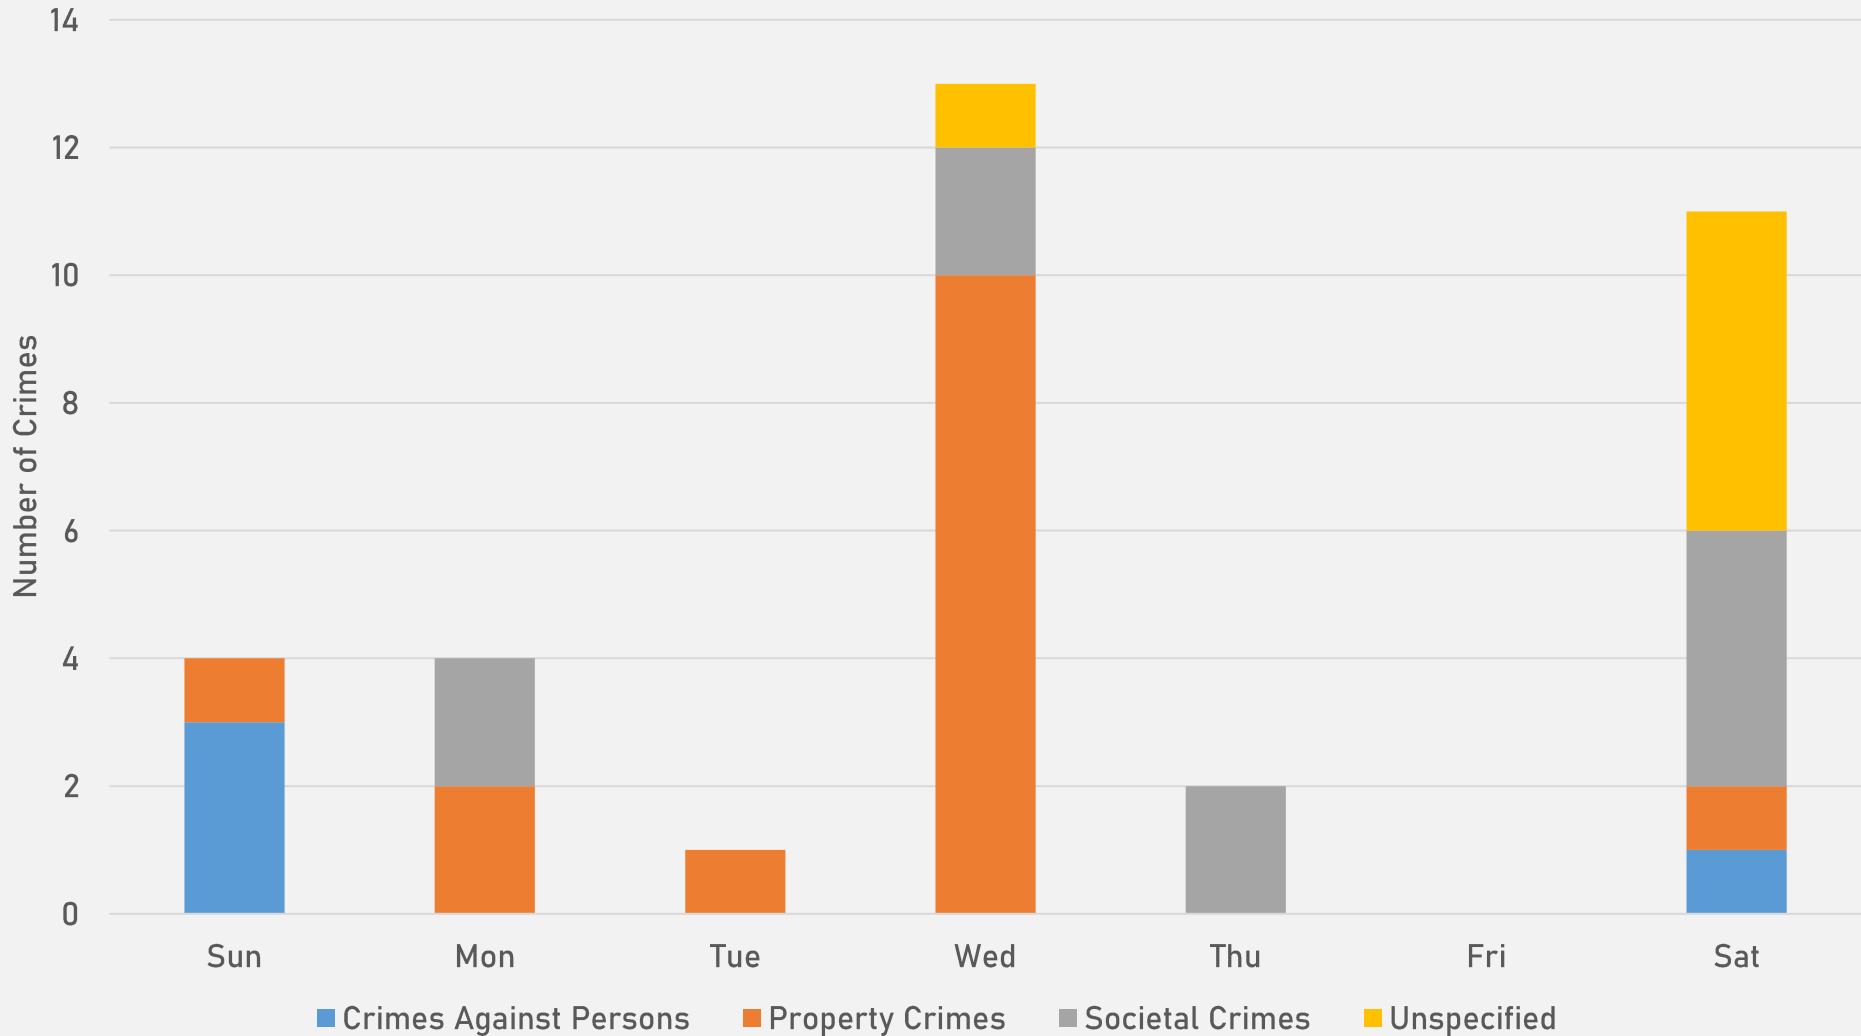

LEWIS PLACE SUMMARY NOTES

- **31 total crimes in April 2026**
 - **Up 342.9%** compared to April 2025 (7 crimes)
 - **4 crimes against persons in April 2026**
 - **Up ∞%** compared to April 2025 (0 crimes)
- **65 total crimes so far in 2026**
 - **Up 35.4%** compared to this time in 2025 (48 crimes)
 - **7 total crimes against persons so far in 2026**
 - **Down 22.2%** compared to this time in 2025 (9 crimes)
 - **30 total crimes against property so far in 2026**
 - **Up 20.0%** compared to this time in 2025 (25 crimes)

LEWIS PLACE YEAR TO YEAR COMPARISON

2025

Crimes	Jan	Feb	Mar	Apr	May	Jun	Jul	Aug	Sep	Oct	Nov	Dec	Total
Aggravated Assault	1	0	0	0	0	2	0	0	0	0	2	0	5
Arson	0	0	0	0	0	0	0	0	0	0	0	0	0
Burglary	3	0	1	0	0	0	0	3	0	1	1	0	9
Homicide	0	0	0	0	0	0	0	0	0	0	0	0	0
Larceny	2	1	4	0	3	3	1	0	1	2	2	2	21
Motor Vehicle Theft	0	0	1	4	1	1	0	0	0	0	1	0	8
Robbery	1	0	1	0	0	0	0	0	1	0	0	0	3
Total	7	1	7	4	4	6	1	3	2	3	6	2	46

LEWIS PLACE 2025 VS 2026

LEWIS PLACE CRIMES BY DAY OF THE WEEK

LEWIS PLACE CRIMES BY TIME OF DAY

- 60% - Daytime (8AM-8PM)
- 40% - Nighttime (8PM-8AM)

LEWIS PLACE CRIMES BY DAY OF THE MONTH

**VANDEVENTER
NEIGHBORHOOD DETAIL**

VANDEVENTER SUMMARY NOTES

- **23 total crimes in April 2026**
 - **Down 34.3%** compared to April 2025 (35 crimes)
 - **5 crimes against persons** in April 2026
 - **Down 28.6%** compared to April 2025 (7 crimes)
- **68 total crimes so far in 2026**
 - **Down 38.7%** compared to this time in 2025 (111 crimes)
 - **11 total crimes against persons** so far in 2026
 - **Down 66.7%** compared to this time in 2025 (33 crimes)
 - **29 total crimes against property** so far in 2026
 - **Down 27.5%** compared to this time in 2025 (40 crimes)