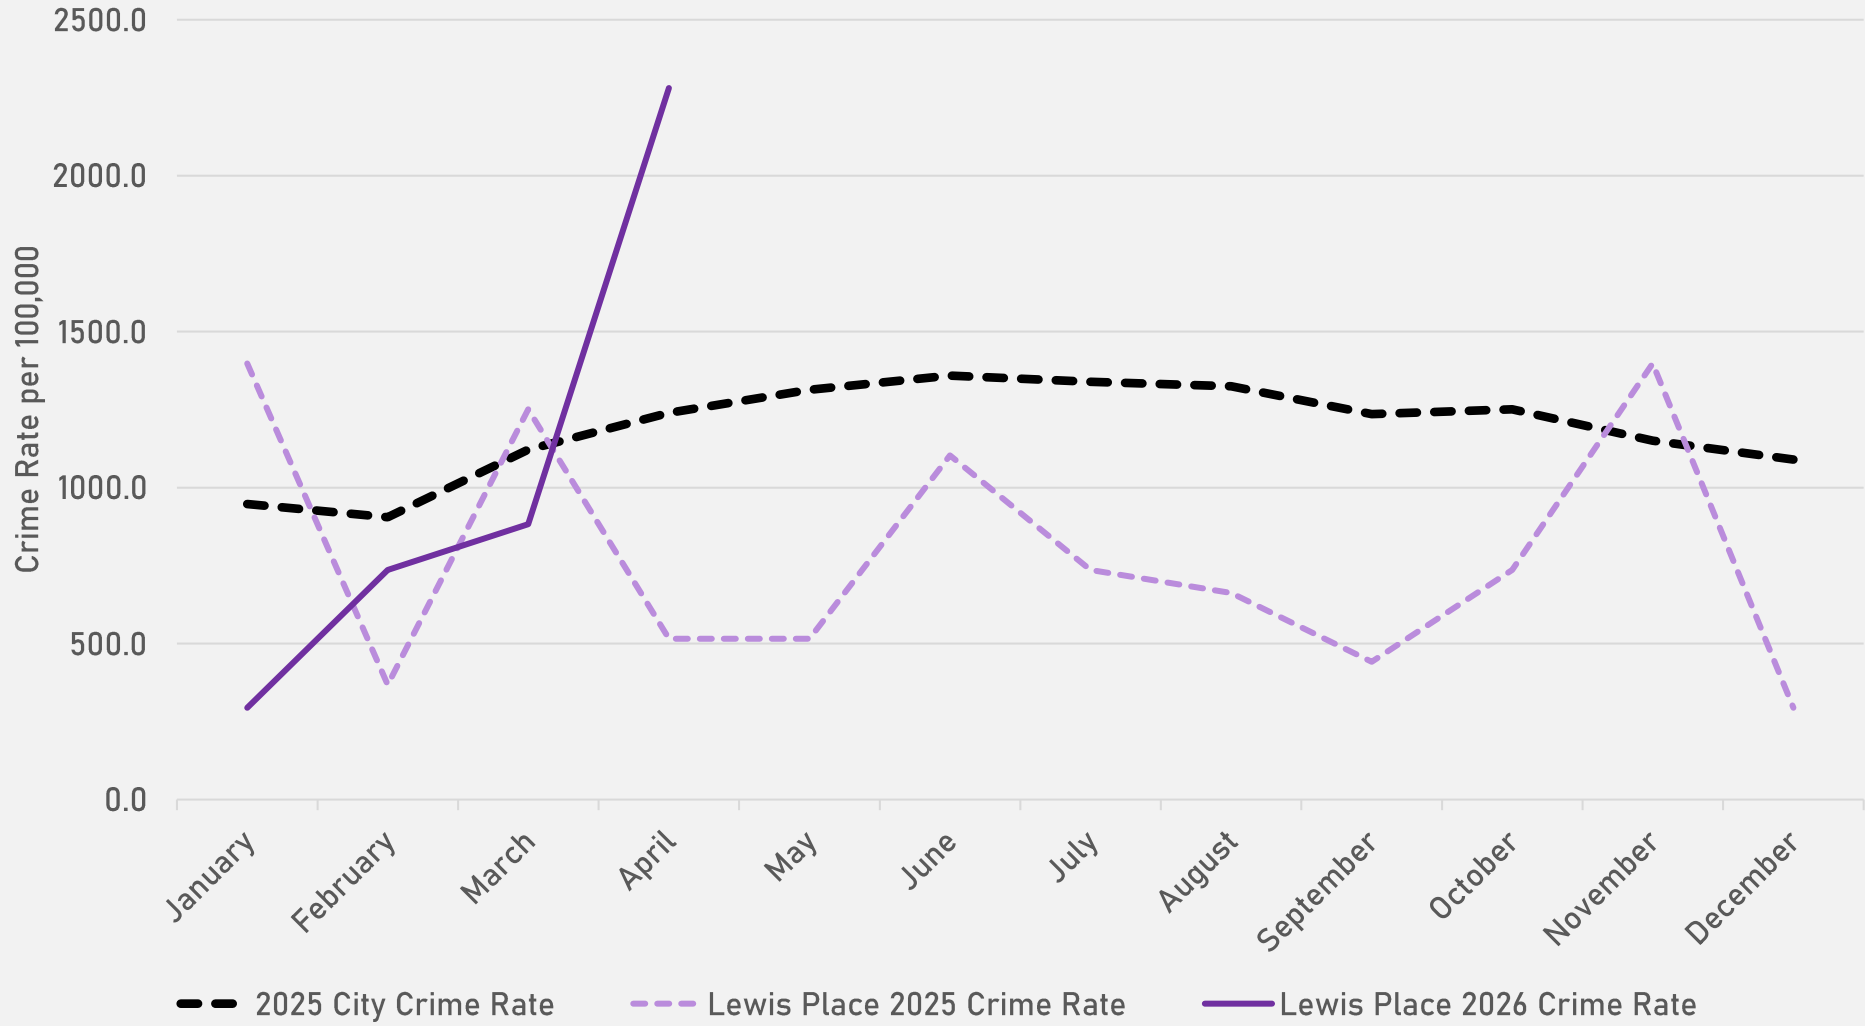

FOUNTAIN PARK 2025 VS 2026

FOUNTAIN PARK CRIMES BY DAY OF THE WEEK

FOUNTAIN PARK CRIMES BY TIME OF DAY

64% - Daytime (8AM-8PM)

36% - Nighttime (8PM-8AM)

FOUNTAIN PARK CRIMES BY DAY OF THE MONTH

**LEWIS PLACE
NEIGHBORHOOD DETAIL**

LEWIS PLACE SUMMARY NOTES

- **31 total crimes in April 2026**
 - **Up 342.9%** compared to April 2025 (7 crimes)
 - **4 crimes against persons in April 2026**
 - **Up ∞%** compared to April 2025 (0 crimes)
- **65 total crimes so far in 2026**
 - **Up 35.4%** compared to this time in 2025 (48 crimes)
 - **7 total crimes against persons so far in 2026**
 - **Down 22.2%** compared to this time in 2025 (9 crimes)
 - **30 total crimes against property so far in 2026**
 - **Up 20.0%** compared to this time in 2025 (25 crimes)

LEWIS PLACE YEAR TO YEAR COMPARISON

2025

Crimes	Jan	Feb	Mar	Apr	May	Jun	Jul	Aug	Sep	Oct	Nov	Dec	Total
Aggravated Assault	1	0	0	0	0	2	0	0	0	0	2	0	5
Arson	0	0	0	0	0	0	0	0	0	0	0	0	0
Burglary	3	0	1	0	0	0	0	3	0	1	1	0	9
Homicide	0	0	0	0	0	0	0	0	0	0	0	0	0
Larceny	2	1	4	0	3	3	1	0	1	2	2	2	21
Motor Vehicle Theft	0	0	1	4	1	1	0	0	0	0	1	0	8
Robbery	1	0	1	0	0	0	0	0	1	0	0	0	3
Total	7	1	7	4	4	6	1	3	2	3	6	2	46

LEWIS PLACE 2025 VS 2026

LEWIS PLACE CRIMES BY DAY OF THE WEEK

LEWIS PLACE CRIMES BY TIME OF DAY

- 60% - Daytime (8AM-8PM)
- 40% - Nighttime (8PM-8AM)

LEWIS PLACE CRIMES BY DAY OF THE MONTH

**VANDEVENTER
NEIGHBORHOOD DETAIL**