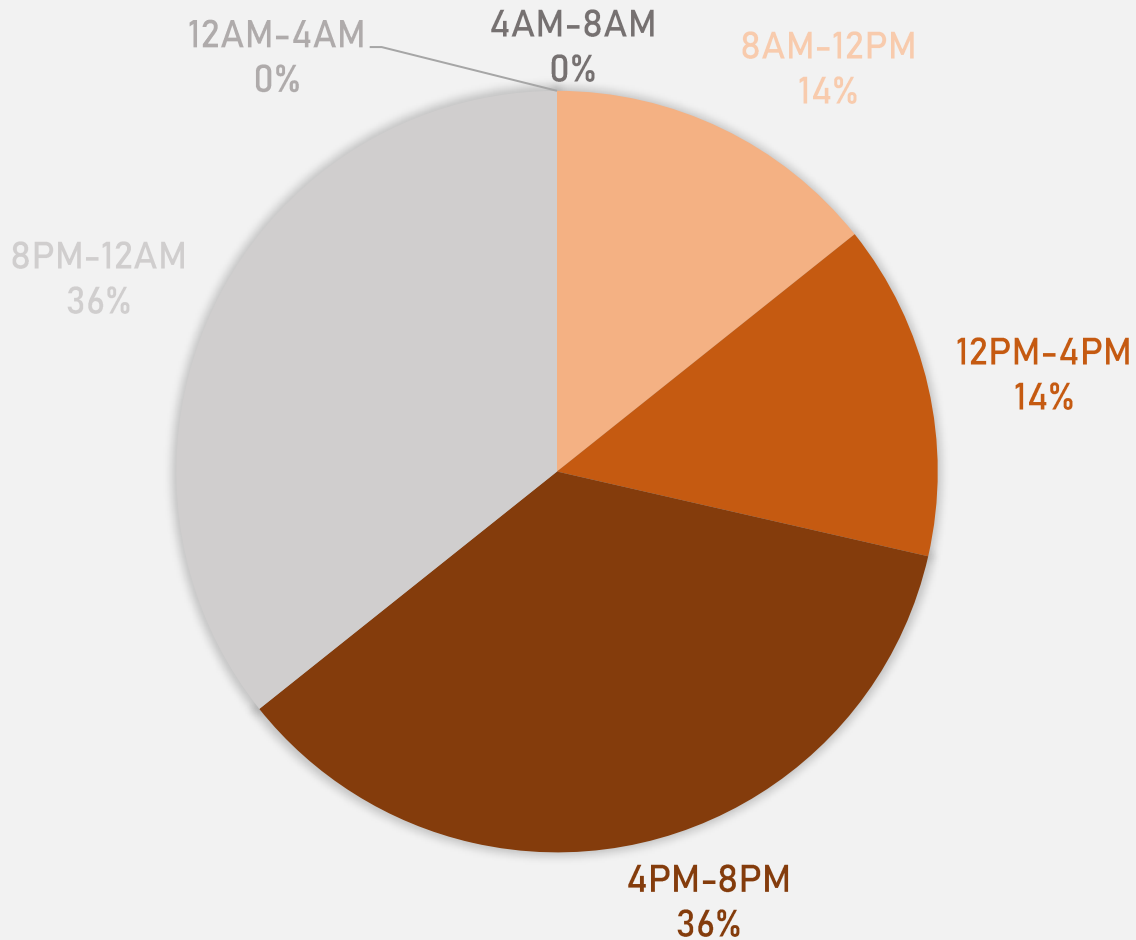

2026

Crimes	Jan	Feb	Mar	Apr	May	Jun	Jul	Aug	Sep	Oct	Nov	Dec	Total
Aggravated Assault	2	0	0	1									3
Arson	0	0	0	0									0
Burglary	1	2	0	1									4
Homicide	0	0	0	0									0
Larceny	1	1	0	2									4
Motor Vehicle Theft	0	1	1	1									3
Robbery	0	0	0	1									1
Total	4	4	1	6									15

FOUNTAIN PARK 2025 VS 2026

FOUNTAIN PARK CRIMES BY DAY OF THE WEEK

FOUNTAIN PARK CRIMES BY TIME OF DAY

64% - Daytime (8AM-8PM)

36% - Nighttime (8PM-8AM)

FOUNTAIN PARK CRIMES BY DAY OF THE MONTH

**LEWIS PLACE
NEIGHBORHOOD DETAIL**

LEWIS PLACE SUMMARY NOTES

- **31 total crimes in April 2026**
 - **Up 342.9%** compared to April 2025 (7 crimes)
 - **4 crimes against persons in April 2026**
 - **Up ∞%** compared to April 2025 (0 crimes)
- **65 total crimes so far in 2026**
 - **Up 35.4%** compared to this time in 2025 (48 crimes)
 - **7 total crimes against persons so far in 2026**
 - **Down 22.2%** compared to this time in 2025 (9 crimes)
 - **30 total crimes against property so far in 2026**
 - **Up 20.0%** compared to this time in 2025 (25 crimes)

LEWIS PLACE 2025 VS 2026

LEWIS PLACE CRIMES BY DAY OF THE WEEK

LEWIS PLACE CRIMES BY TIME OF DAY

- 60% - Daytime (8AM-8PM)
- 40% - Nighttime (8PM-8AM)

LEWIS PLACE CRIMES BY DAY OF THE MONTH

**VANDEVENTER
NEIGHBORHOOD DETAIL**