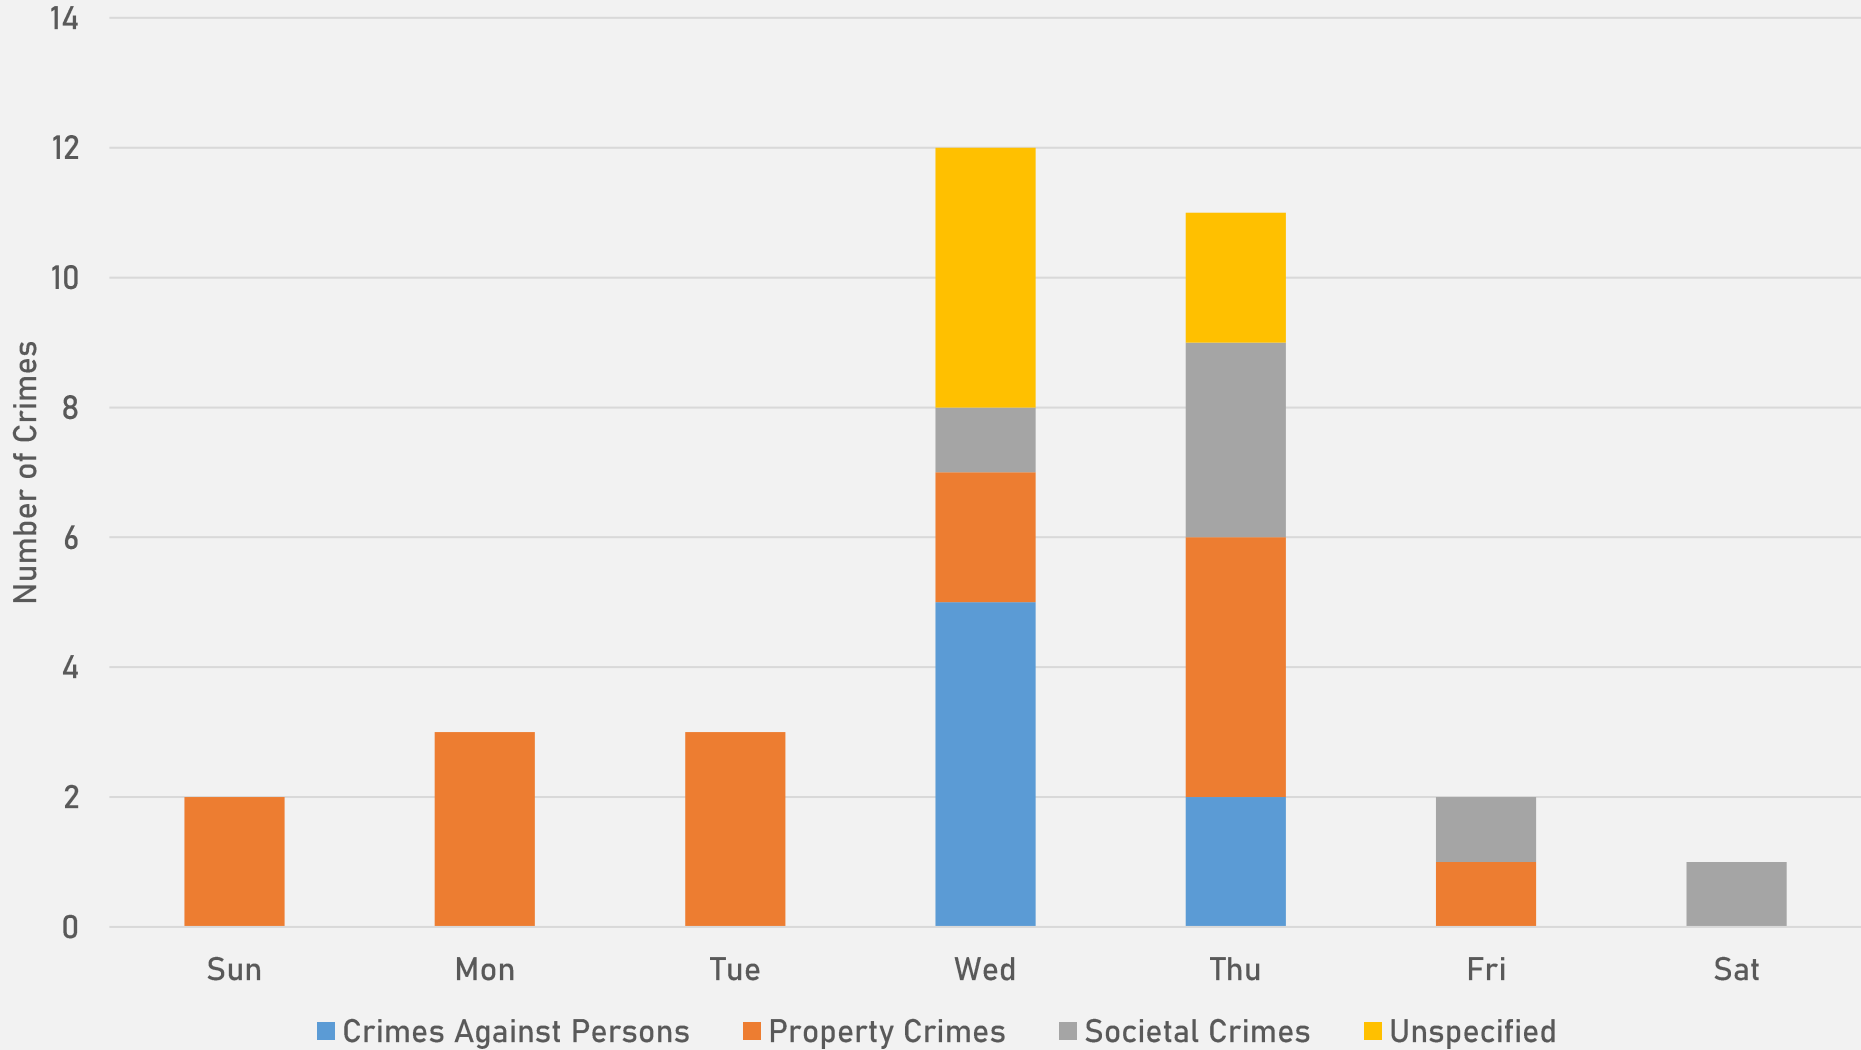

ACADEMY CRIMES BY DAY OF THE WEEK