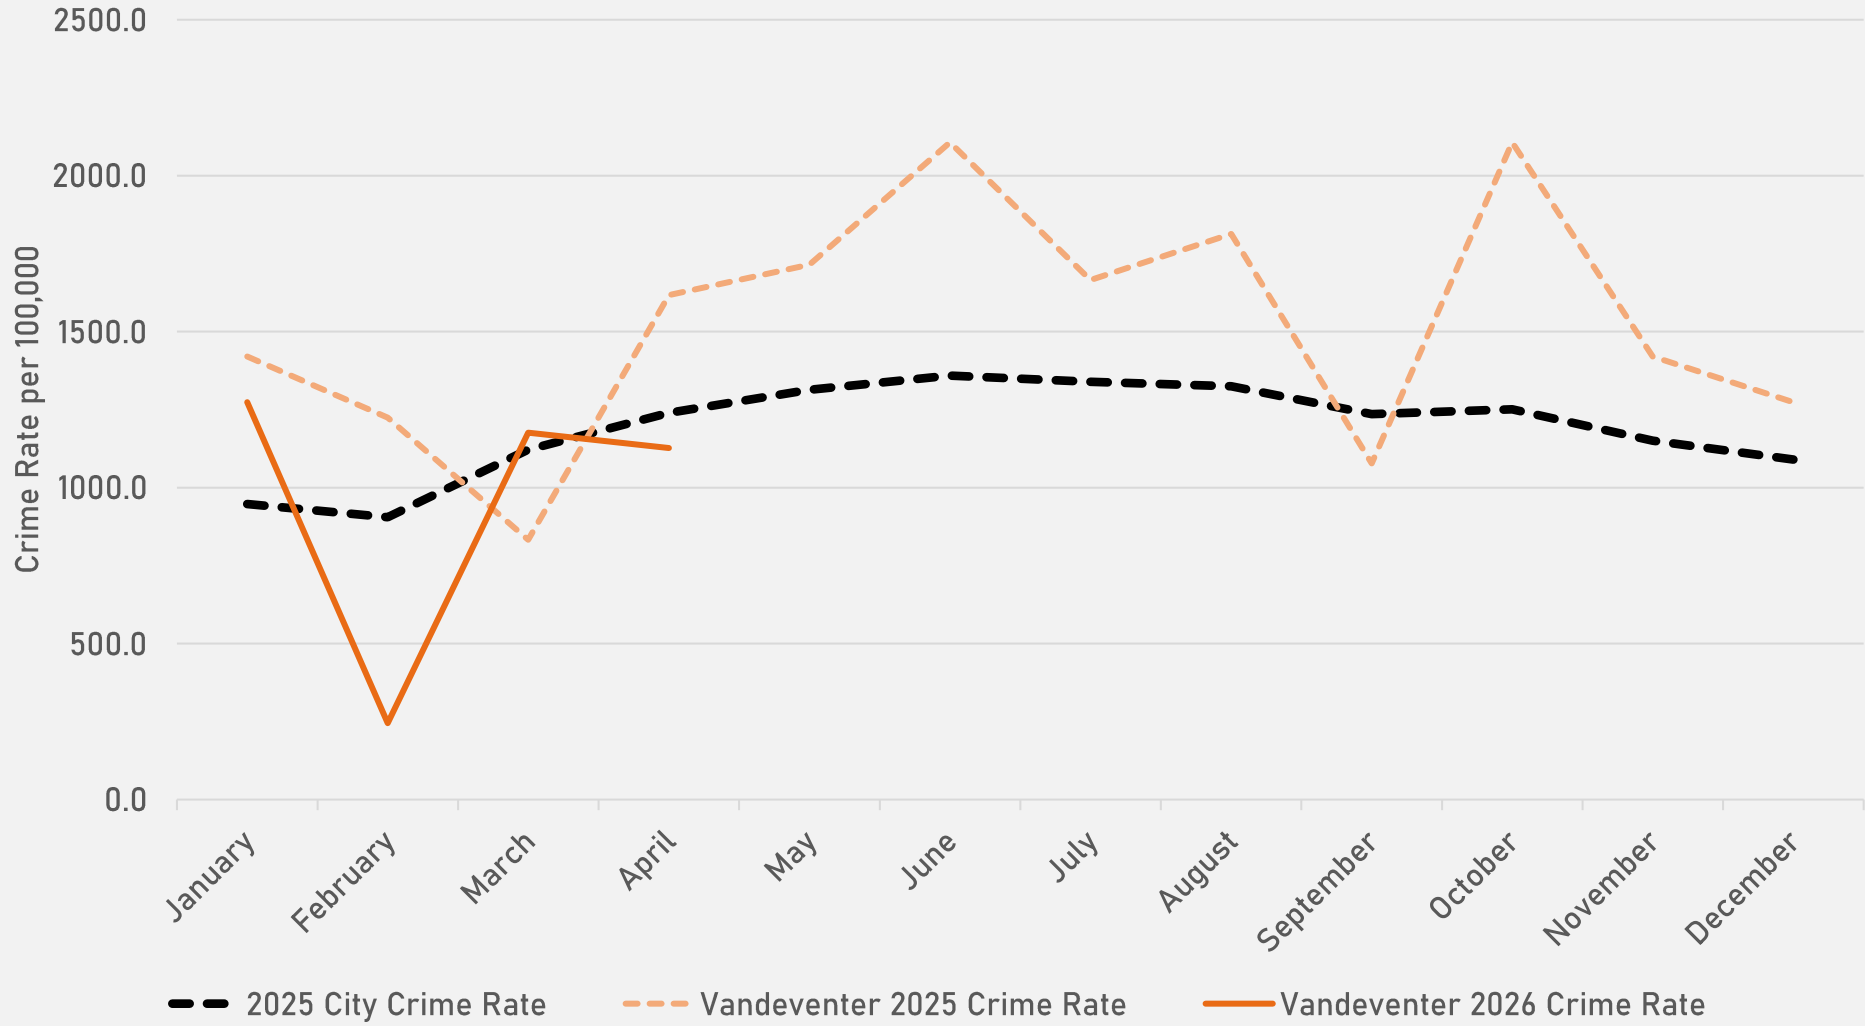

LEWIS PLACE 2025 VS 2026

LEWIS PLACE CRIMES BY DAY OF THE WEEK

LEWIS PLACE CRIMES BY TIME OF DAY

- 60% - Daytime (8AM-8PM)
- 40% - Nighttime (8PM-8AM)

LEWIS PLACE CRIMES BY DAY OF THE MONTH

**VANDEVENTER
NEIGHBORHOOD DETAIL**

VANDEVENTER SUMMARY NOTES

- **23 total crimes in April 2026**
 - **Down 34.3%** compared to April 2025 (35 crimes)
 - **5 crimes against persons** in April 2026
 - **Down 28.6%** compared to April 2025 (7 crimes)
- **68 total crimes so far in 2026**
 - **Down 38.7%** compared to this time in 2025 (111 crimes)
 - **11 total crimes against persons** so far in 2026
 - **Down 66.7%** compared to this time in 2025 (33 crimes)
 - **29 total crimes against property** so far in 2026
 - **Down 27.5%** compared to this time in 2025 (40 crimes)

VANDEVENTER YEAR TO YEAR COMPARISON

2025

Crimes	Jan	Feb	Mar	Apr	May	Jun	Jul	Aug	Sep	Oct	Nov	Dec	Total
Aggravated Assault	1	5	1	3	2	8	1	3	0	6	1	0	30
Arson	0	2	0	0	0	0	0	0	0	0	0	0	2
Burglary	1	0	1	2	0	2	2	2	4	3	1	3	21
Homicide	0	0	0	0	1	0	0	0	0	0	0	0	1
Larceny	4	2	0	3	4	2	5	5	4	2	2	1	34
Motor Vehicle Theft	0	0	0	2	1	4	2	2	1	1	1	1	15
Robbery	0	2	1	0	1	1	1	0	0	1	0	0	7
Total	6	11	3	10	9	17	11	12	9	13	5	5	110

VANDEVENTER 2025 VS 2026

VANDEVENTER CRIMES BY DAY OF THE WEEK

VANDEVENTER CRIMES BY TIME OF DAY

87% - Daytime (8AM-8PM)

13% - Nighttime (8PM-8AM)

VANDEVENTER CRIMES BY DAY OF THE MONTH