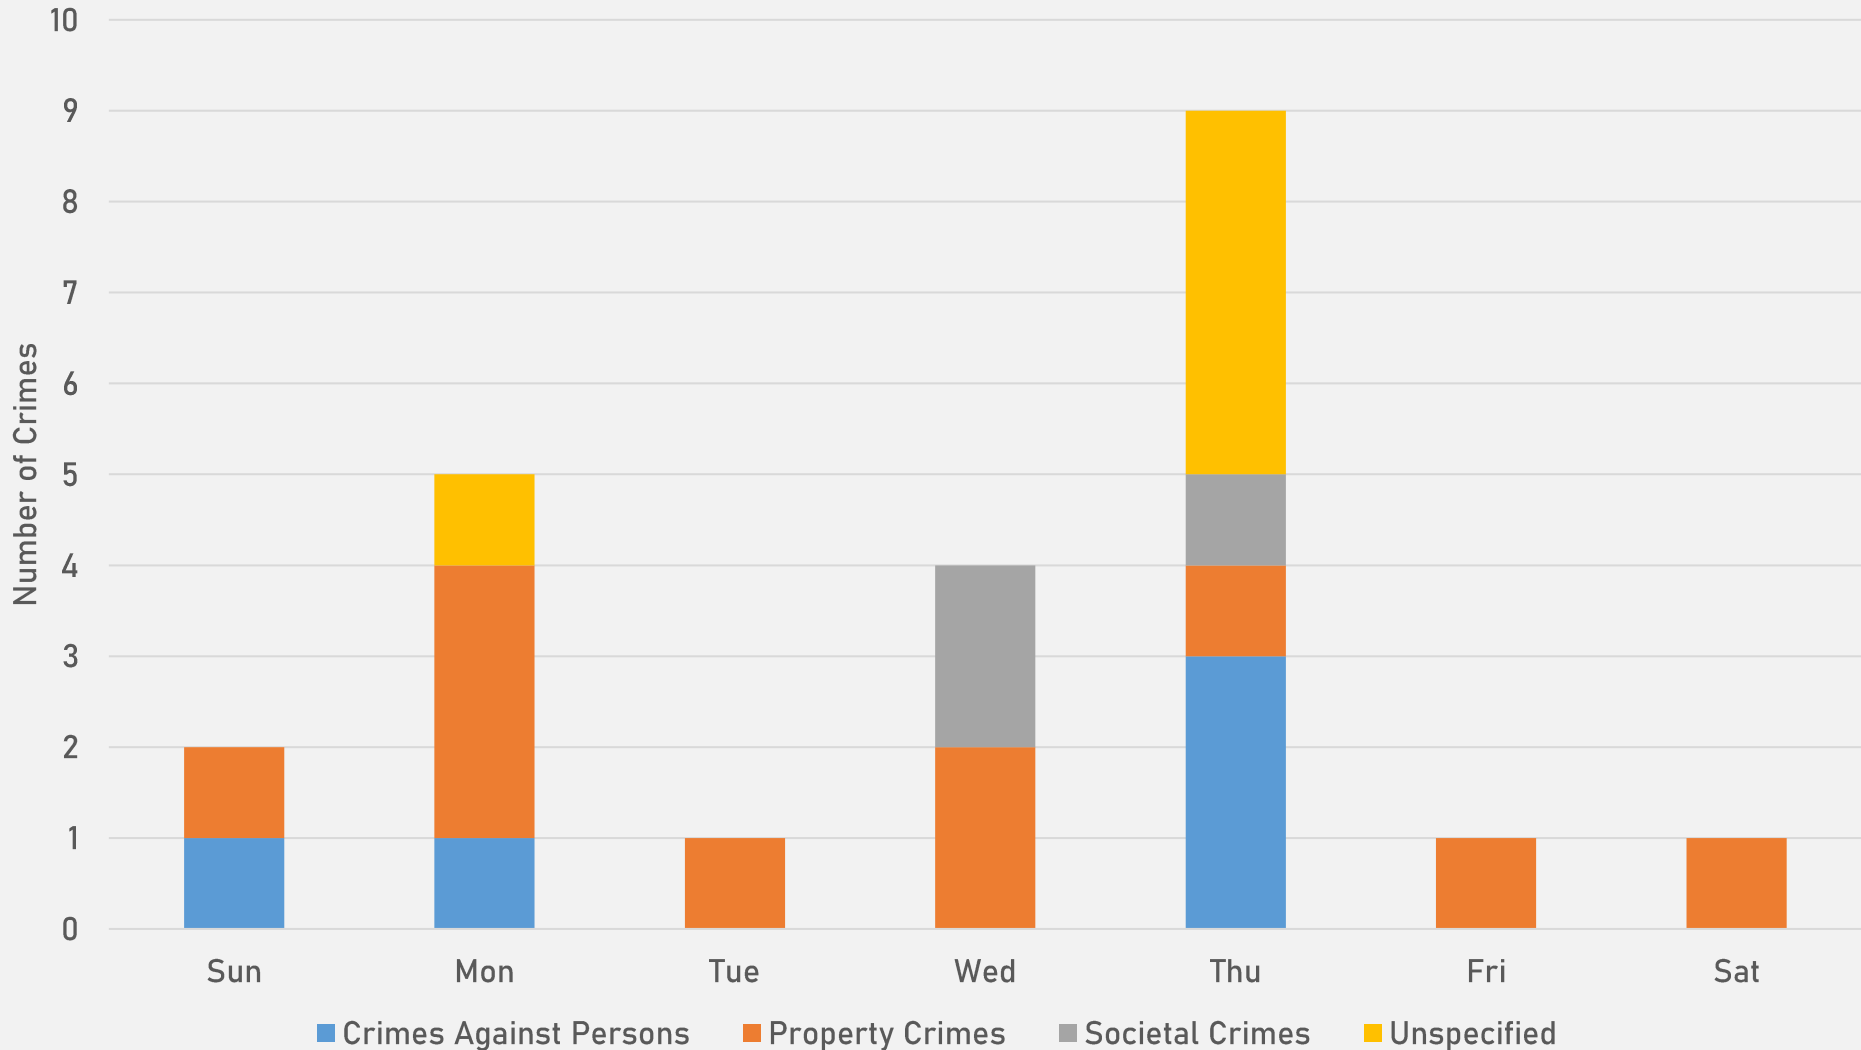

LEWIS PLACE 2025 VS 2026

LEWIS PLACE CRIMES BY DAY OF THE WEEK

LEWIS PLACE CRIMES BY TIME OF DAY

- 60% - Daytime (8AM-8PM)
- 40% - Nighttime (8PM-8AM)

LEWIS PLACE CRIMES BY DAY OF THE MONTH

**VANDEVENTER
NEIGHBORHOOD DETAIL**

VANDEVENTER SUMMARY NOTES

- **23 total crimes in April 2026**
 - **Down 34.3%** compared to April 2025 (35 crimes)
 - **5 crimes against persons** in April 2026
 - **Down 28.6%** compared to April 2025 (7 crimes)
- **68 total crimes so far in 2026**
 - **Down 38.7%** compared to this time in 2025 (111 crimes)
 - **11 total crimes against persons** so far in 2026
 - **Down 66.7%** compared to this time in 2025 (33 crimes)
 - **29 total crimes against property** so far in 2026
 - **Down 27.5%** compared to this time in 2025 (40 crimes)

VANDEVENTER YEAR TO YEAR COMPARISON

2025

Crimes	Jan	Feb	Mar	Apr	May	Jun	Jul	Aug	Sep	Oct	Nov	Dec	Total
Aggravated Assault	1	5	1	3	2	8	1	3	0	6	1	0	30
Arson	0	2	0	0	0	0	0	0	0	0	0	0	2
Burglary	1	0	1	2	0	2	2	2	4	3	1	3	21
Homicide	0	0	0	0	1	0	0	0	0	0	0	0	1
Larceny	4	2	0	3	4	2	5	5	4	2	2	1	34
Motor Vehicle Theft	0	0	0	2	1	4	2	2	1	1	1	1	15
Robbery	0	2	1	0	1	1	1	0	0	1	0	0	7
Total	6	11	3	10	9	17	11	12	9	13	5	5	110

VANDEVENTER 2025 VS 2026

VANDEVENTER CRIMES BY DAY OF THE WEEK

VANDEVENTER CRIMES BY TIME OF DAY

87% - Daytime (8AM-8PM)

13% - Nighttime (8PM-8AM)

VANDEVENTER CRIMES BY DAY OF THE MONTH