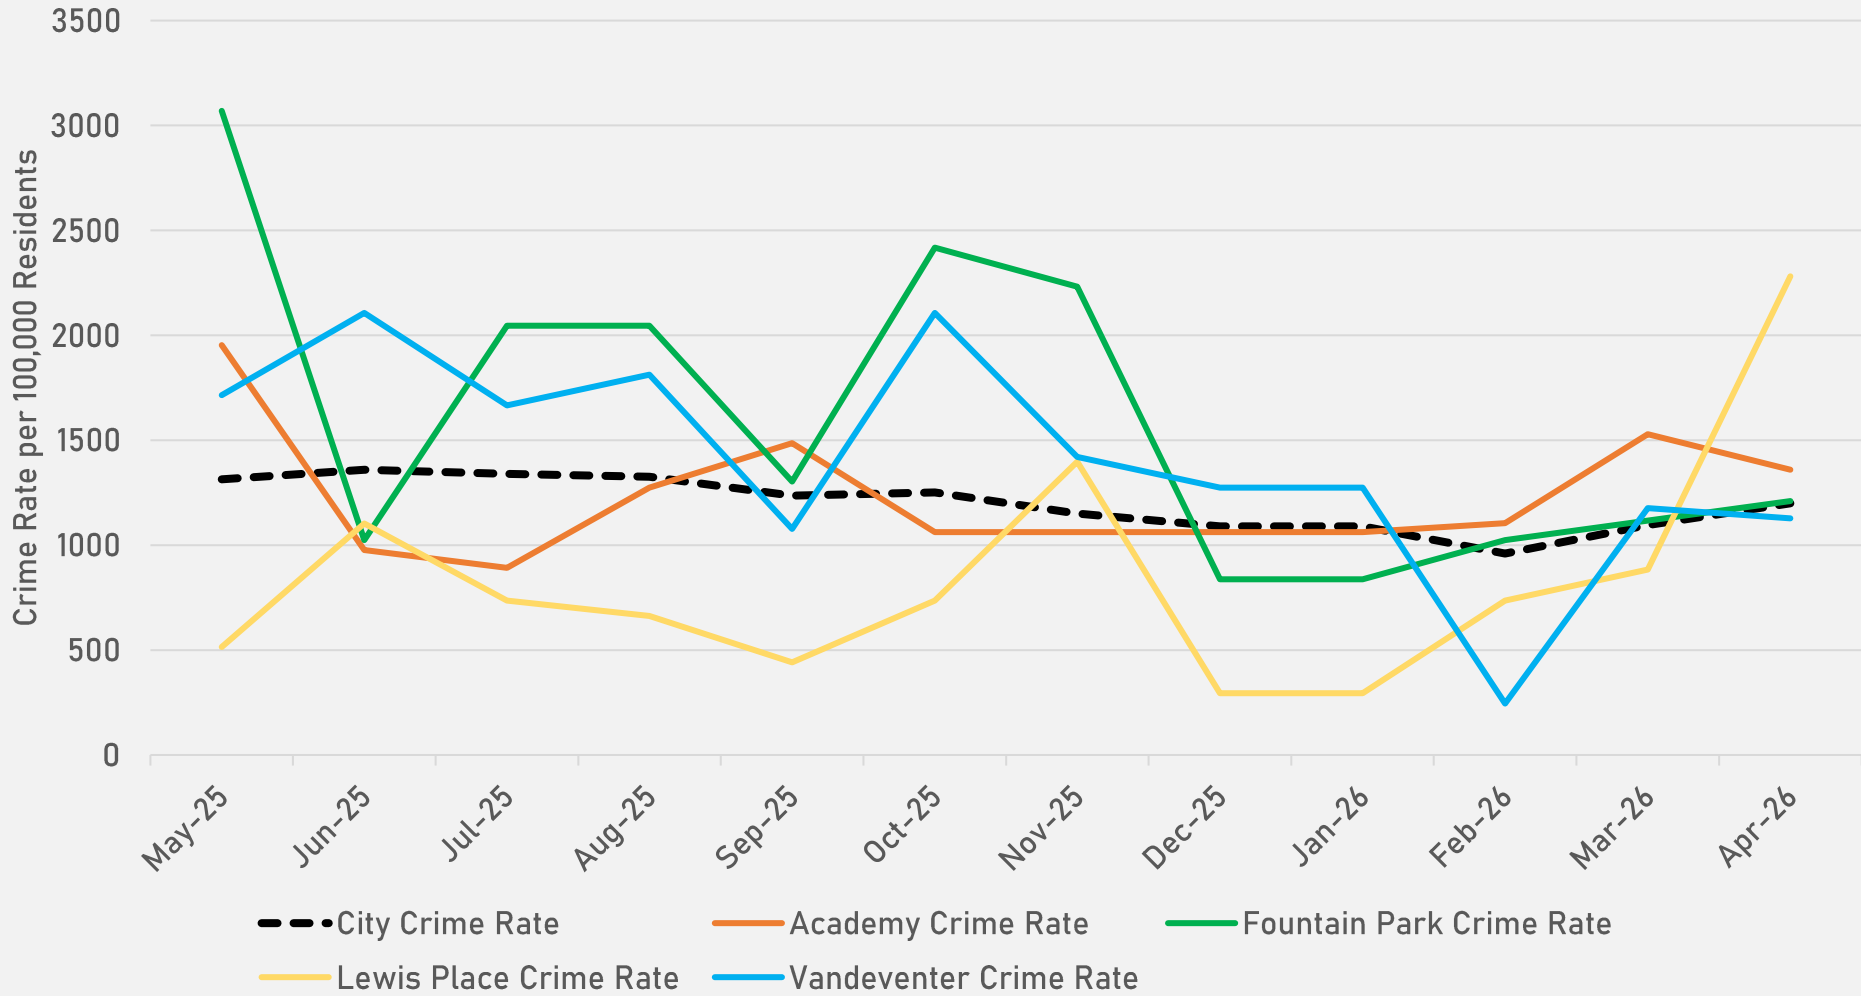

WUMC

DISTRICT 5 SUMMARY NOTES

There are 15 neighborhoods in District 5.

- Academy
- Central West End
- DeBaliviere Place
- Fountain Park
- Hamilton Heights
- Kingsway East
- Kingsway West
- Lewis Place
- Skinker-DeBaliviere
- The Greater Ville
- The Ville
- Vandeventer
- Visitation Park
- Wells-Goodfellow
- West End

- The **lowest number** of crimes in one neighborhood was 10 in Visitation Park
- The **highest number** of crimes in one neighborhood was 130 in Central West End
- The average number of crimes per neighborhood was 42.9
- The **lowest crime rate** per 100,000 in one neighborhood was 779.8 in Central West End
- The **highest crime rate** per 100,000 in one neighborhood was 2281.1 in Lewis Place
- The overall crime rate in District 5 was 1138.7

NEIGHBORHOODS VS CITY CRIME RATE OVER THE PAST YEAR

**ACADEMY
NEIGHBORHOOD DETAIL**

ACADEMY SUMMARY NOTES

- **32 total crimes in April 2026**
 - **Up 33.3%** compared to April 2025 (24 crimes)
 - **7 crimes against persons** in April 2026
 - **Up 133.3%** compared to April 2025 (3 crimes)
- **111 total crimes so far in 2026**
 - **Up 3.7%** compared to this time in 2025 (107 crimes)
 - **27 total crimes against persons** so far in 2026
 - **Up 22.7%** compared to this time in 2025 (22 crimes)
 - **46 total crimes against property** so far in 2026
 - **Down 2.1%** compared to this time in 2025 (47 crimes)

VANDEVENTER SUMMARY NOTES

- **23 total crimes in April 2026**
 - **Down 34.3%** compared to April 2025 (35 crimes)
 - **5 crimes against persons** in April 2026
 - **Down 28.6%** compared to April 2025 (7 crimes)
- **68 total crimes so far in 2026**
 - **Down 38.7%** compared to this time in 2025 (111 crimes)
 - **11 total crimes against persons** so far in 2026
 - **Down 66.7%** compared to this time in 2025 (33 crimes)
 - **29 total crimes against property** so far in 2026
 - **Down 27.5%** compared to this time in 2025 (40 crimes)