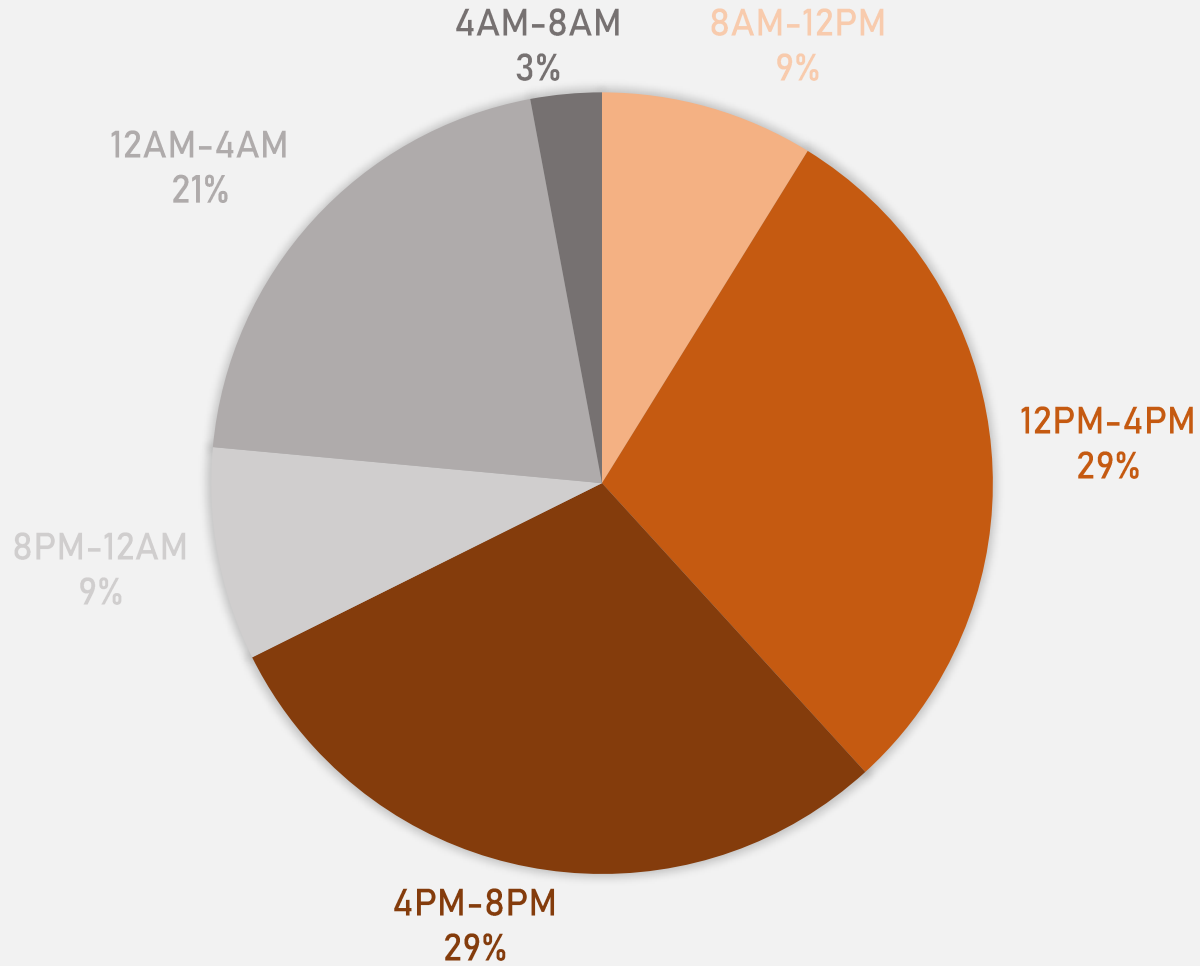

2026

Crimes	Jan	Feb	Mar	Apr	May	Jun	Jul	Aug	Sep	Oct	Nov	Dec	Total
Aggravated Assault	1	4	5	3									13
Arson	0	0	0	0									0
Burglary	1	1	1	2									5
Homicide	0	0	0	0									0
Larceny	0	3	6	5									14
Motor Vehicle Theft	1	4	2	3									10
Robbery	0	1	0	1									2
Total	3	13	14	14									44

ACADEMY 2025 VS 2026

ACADEMY CRIMES BY DAY OF THE WEEK

ACADEMY CRIMES BY TIME OF DAY

67% - Daytime (8AM-8PM)

33% - Nighttime (8PM-8AM)

ACADEMY CRIMES BY DAY OF THE MONTH

**FOUNTAIN PARK
NEIGHBORHOOD DETAIL**

LEWIS PLACE 2025 VS 2026

LEWIS PLACE CRIMES BY DAY OF THE WEEK

LEWIS PLACE CRIMES BY TIME OF DAY

- 60% - Daytime (8AM-8PM)
- 40% - Nighttime (8PM-8AM)

LEWIS PLACE CRIMES BY DAY OF THE MONTH

**VANDEVENTER
NEIGHBORHOOD DETAIL**

VANDEVENTER 2025 VS 2026

VANDEVENTER CRIMES BY DAY OF THE WEEK

VANDEVENTER CRIMES BY TIME OF DAY

87% - Daytime (8AM-8PM)

13% - Nighttime (8PM-8AM)

VANDEVENTER CRIMES BY DAY OF THE MONTH