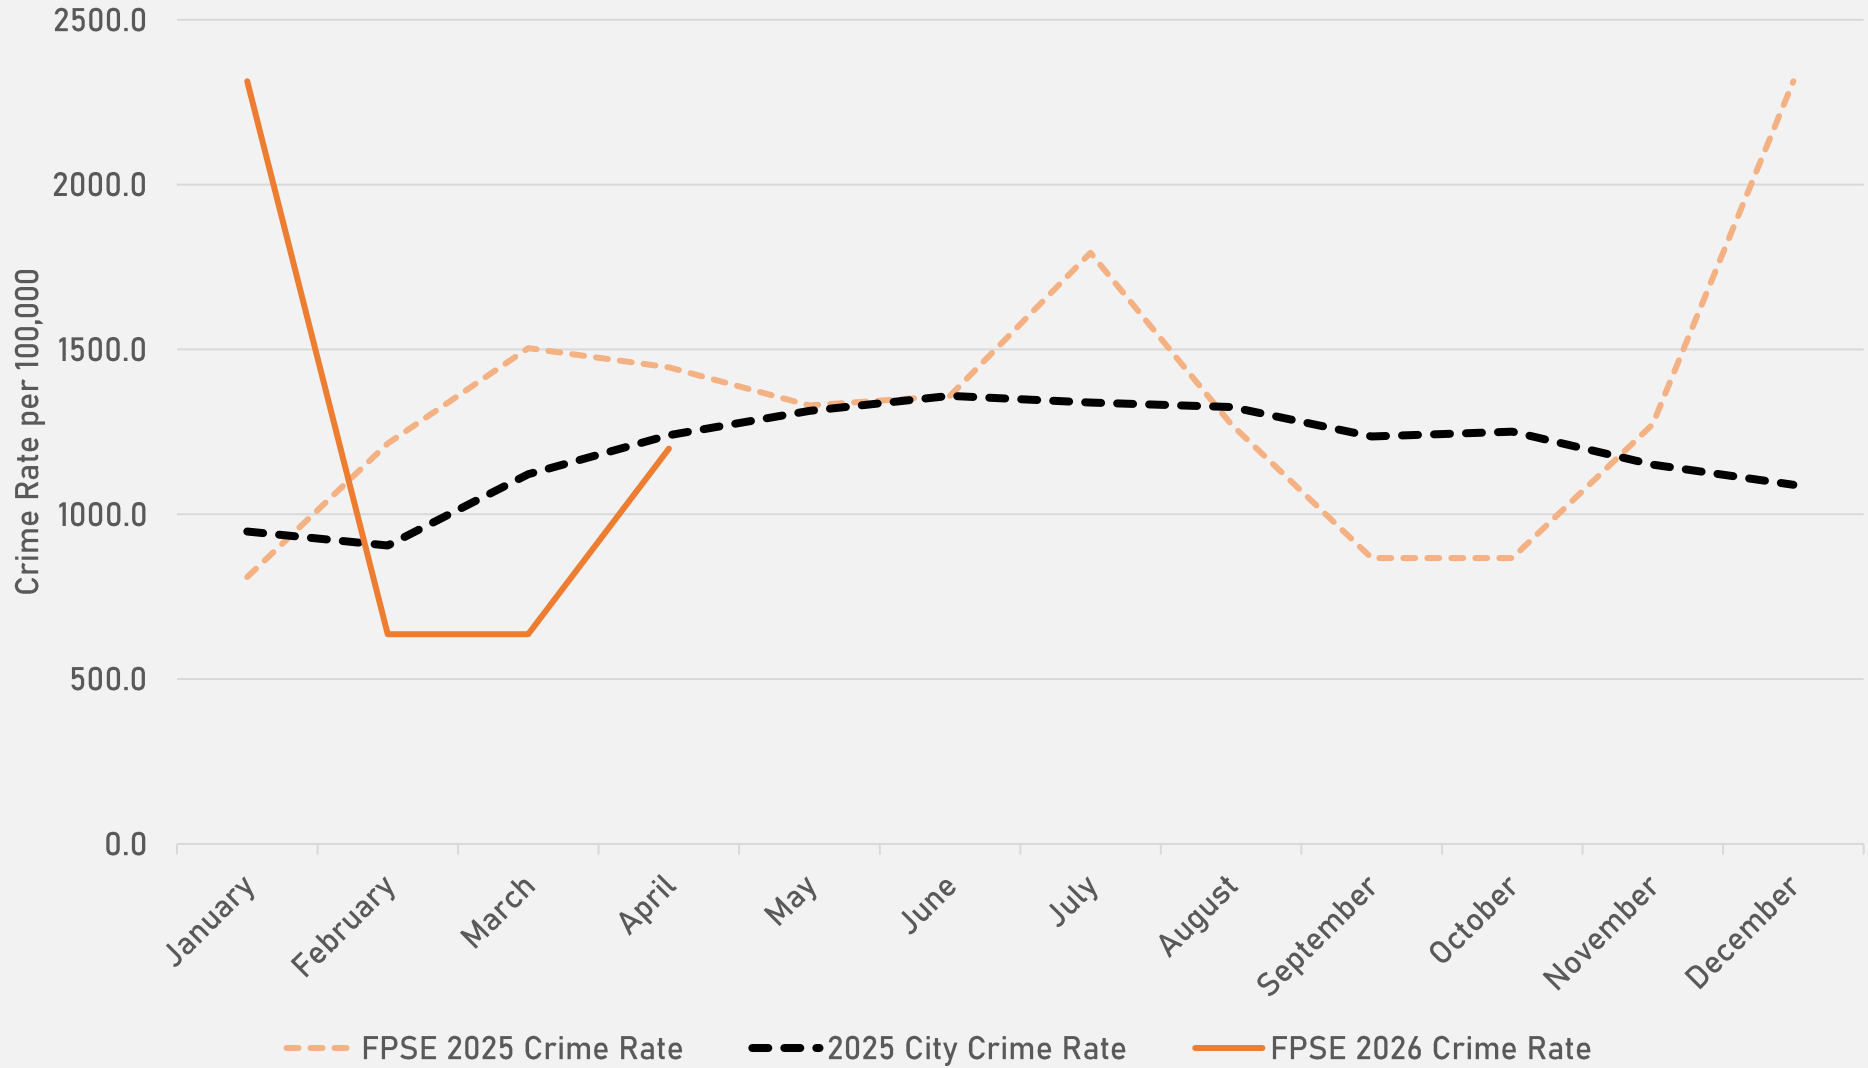

FOREST PARK SOUTHEAST YEAR TO YEAR COMPARISON

2025

Crimes	Jan	Feb	Mar	Apr	May	Jun	Jul	Aug	Sep	Oct	Nov	Dec	Total
Aggravated Assault	0	0	4	1	0	4	2	0	1	0	1	1	14
Arson	0	0	0	0	0	0	0	0	0	0	0	0	0
Burglary	0	1	0	1	0	0	1	0	0	2	1	1	7
Homicide	0	0	0	0	0	0	0	0	0	0	0	0	0
Larceny	3	14	13	11	15	7	14	13	7	9	12	32	150
Motor Vehicle Theft	5	9	3	2	1	2	10	6	2	0	7	1	48
Robbery	1	0	0	2	1	0	1	0	0	1	0	1	7
Total	9	24	20	17	17	13	28	19	10	12	21	36	226

2026

Crimes	Jan	Feb	Mar	Apr	May	Jun	Jul	Aug	Sep	Oct	Nov	Dec	Total
Aggravated Assault	1	1	2	1									5
Arson	0	0	0	0									0
Burglary	0	0	0	3									3
Homicide	0	0	0	0									0
Larceny	8	5	5	4									22
Motor Vehicle Theft	0	1	3	2									6
Robbery	0	0	1	0									1
Total	9	7	11	10									37

FOREST PARK SOUTHEAST 2025 VS 2026