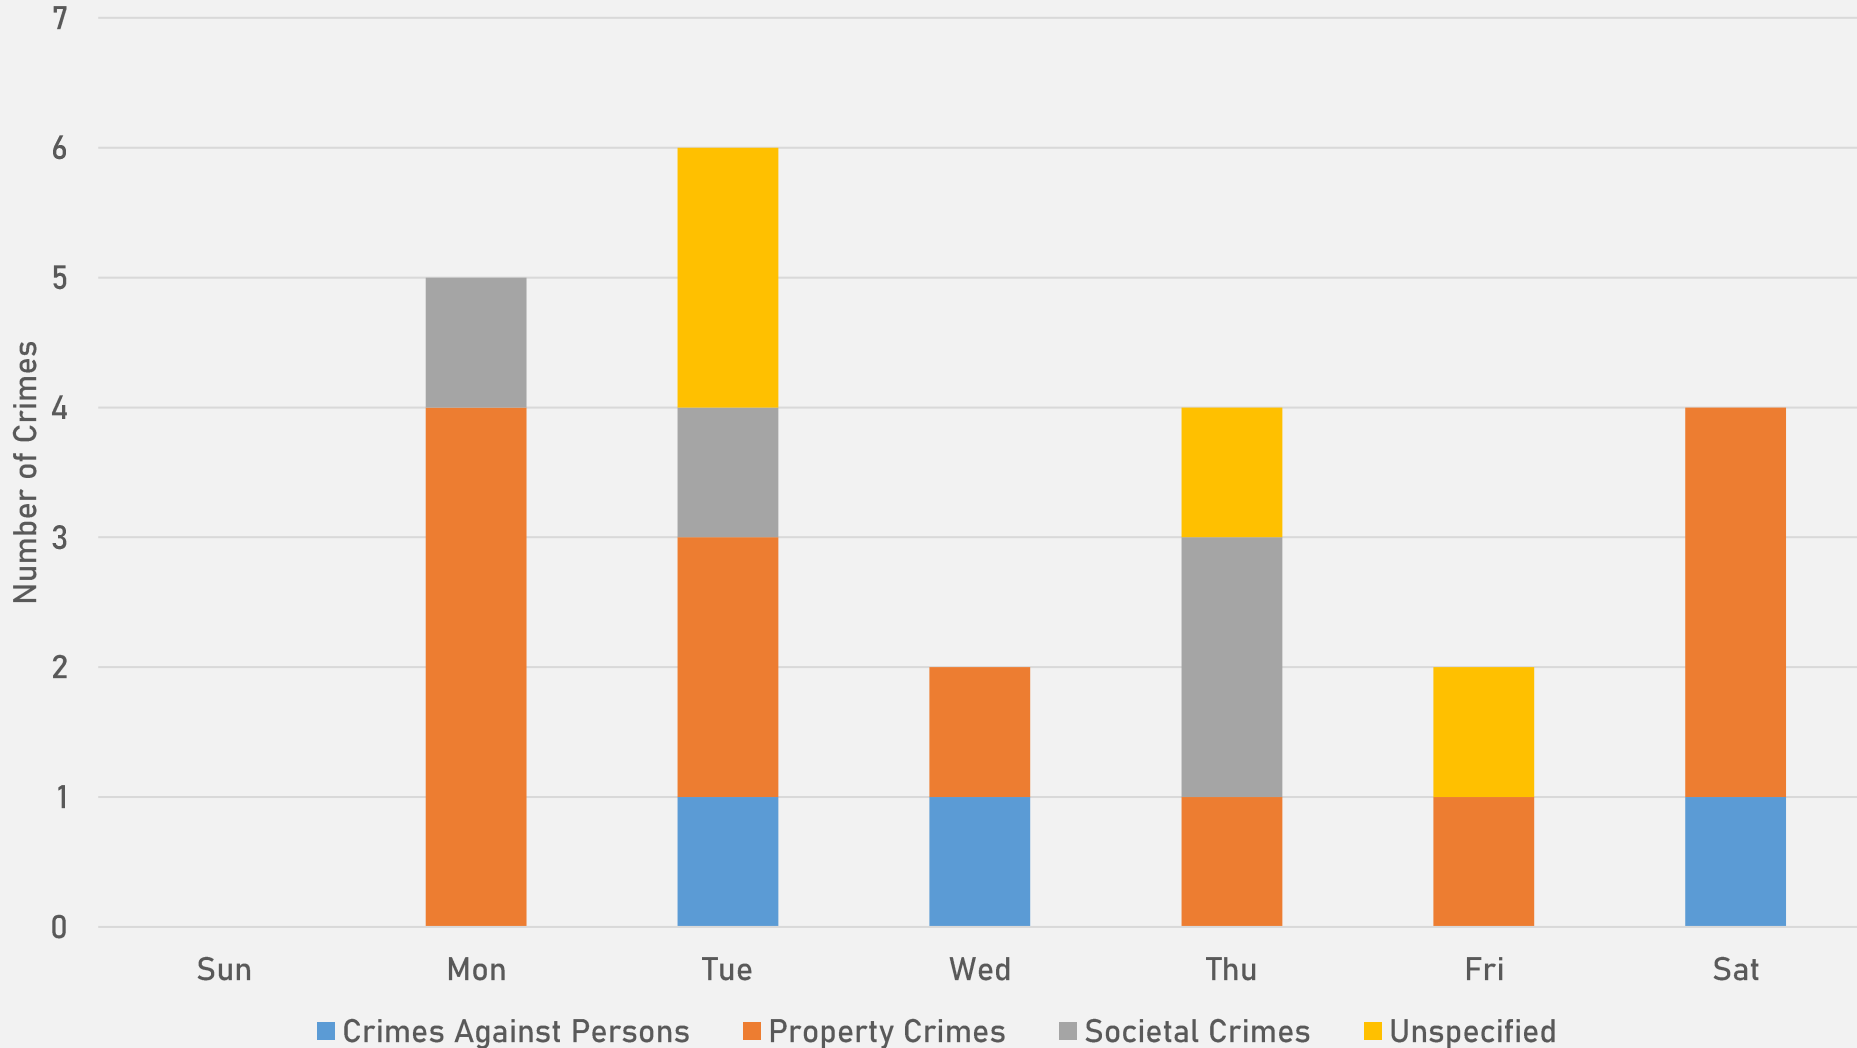

## FOREST PARK SOUTHEAST SUMMARY NOTES

- **23 total crimes in April 2026**
  - **Down 54.9%** compared to April 2025 (51 crimes)
  - **3 crimes against persons** in April 2026
    - **Down 75.0%** compared to April 2025 (12 crimes)
- **103 total crimes so far in 2026**
  - **Down 42.1%** compared to this time in 2025 (178 crimes)
  - **13 total crimes against persons** so far in 2026
    - **Down 50.0%** when compared to this time in 2025 (26 crimes)
  - **57 total crimes against property** so far in 2026
    - **Down 47.7%** when compared to this time in 2025 (109 crimes)

# FOREST PARK SOUTHEAST YEAR TO YEAR COMPARISON

2025

Crimes	Jan	Feb	Mar	Apr	May	Jun	Jul	Aug	Sep	Oct	Nov	Dec	Total
Aggravated Assault	0	0	4	1	0	4	2	0	1	0	1	1	14
Arson	0	0	0	0	0	0	0	0	0	0	0	0	0
Burglary	0	1	0	1	0	0	1	0	0	2	1	1	7
Homicide	0	0	0	0	0	0	0	0	0	0	0	0	0
Larceny	3	14	13	11	15	7	14	13	7	9	12	32	150
Motor Vehicle Theft	5	9	3	2	1	2	10	6	2	0	7	1	48
Robbery	1	0	0	2	1	0	1	0	0	1	0	1	7
<b>Total</b>	<b>9</b>	<b>24</b>	<b>20</b>	<b>17</b>	<b>17</b>	<b>13</b>	<b>28</b>	<b>19</b>	<b>10</b>	<b>12</b>	<b>21</b>	<b>36</b>	<b>226</b>

2026

Crimes	Jan	Feb	Mar	Apr	May	Jun	Jul	Aug	Sep	Oct	Nov	Dec	Total
Aggravated Assault	1	1	2	1									5
Arson	0	0	0	0									0
Burglary	0	0	0	3									3
Homicide	0	0	0	0									0
Larceny	8	5	5	4									22
Motor Vehicle Theft	0	1	3	2									6
Robbery	0	0	1	0									1
<b>Total</b>	<b>9</b>	<b>7</b>	<b>11</b>	<b>10</b>									<b>37</b>

# FOREST PARK SOUTHEAST CRIMES BY TIME OF DAY

66% - Daytime (8AM-8PM)  
34% - Nighttime (8PM-8AM)