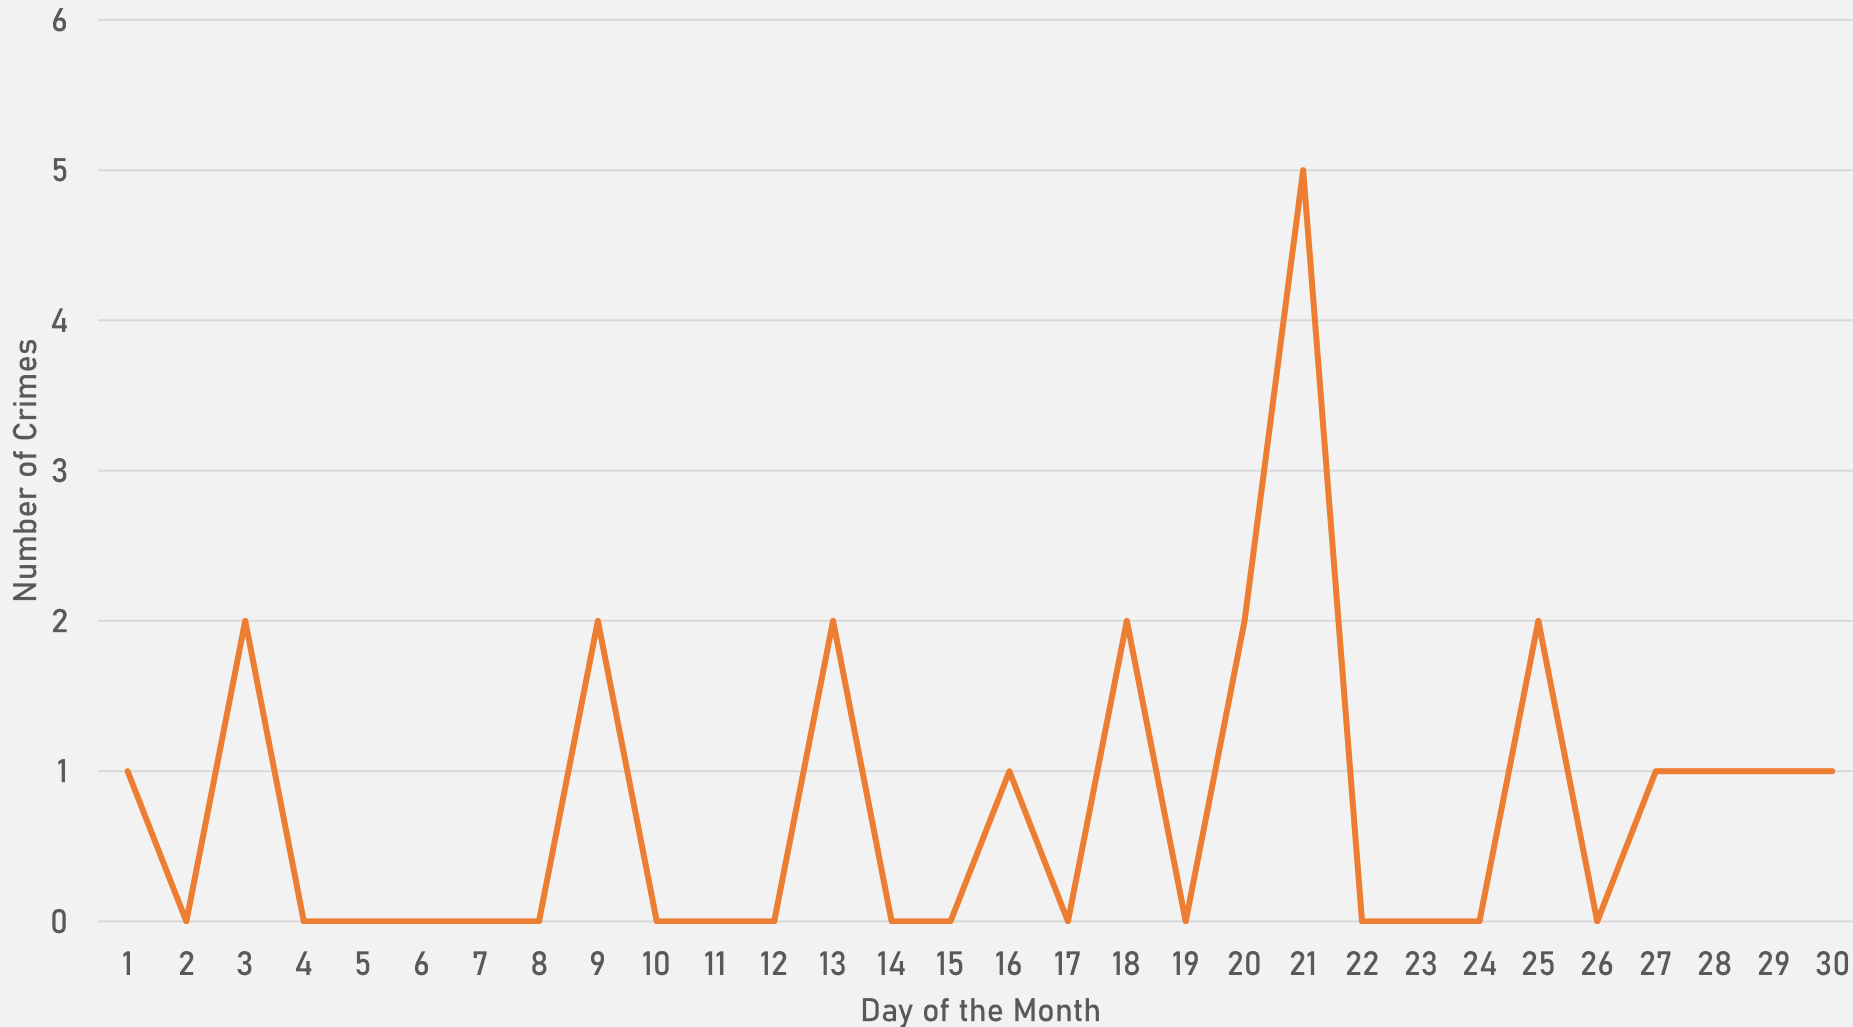

FOREST PARK SOUTHEAST CRIMES BY DAY OF THE MONTH