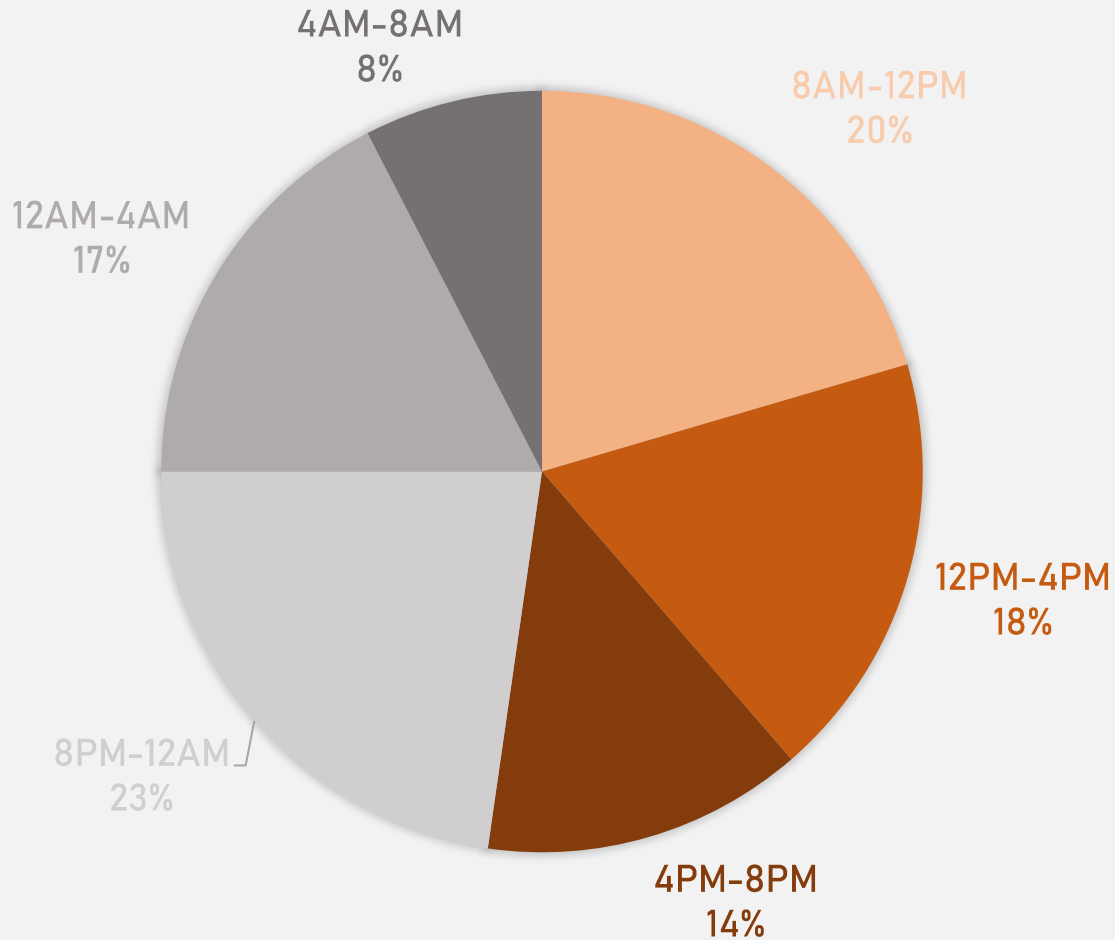

2026

Crimes	Jan	Feb	Mar	Apr	May	Jun	Jul	Aug	Sep	Oct	Nov	Dec	Total
Aggravated Assault	7	3	5	2									17
Arson	0	0	0	0									0
Burglary	3	6	4	3									16
Homicide	1	0	1	2									4
Larceny	41	57	38	46									182
Motor Vehicle Theft	7	4	8	9									28
Robbery	0	3	3	1									7
<b>Total</b>	<b>59</b>	<b>73</b>	<b>59</b>	<b>63</b>									<b>254</b>

# CENTRAL WEST END 2025 VS 2026

# CENTRAL WEST END CRIMES BY TIME OF DAY

52% - Daytime (8AM-8PM)

48% - Nighttime (8PM-8AM)