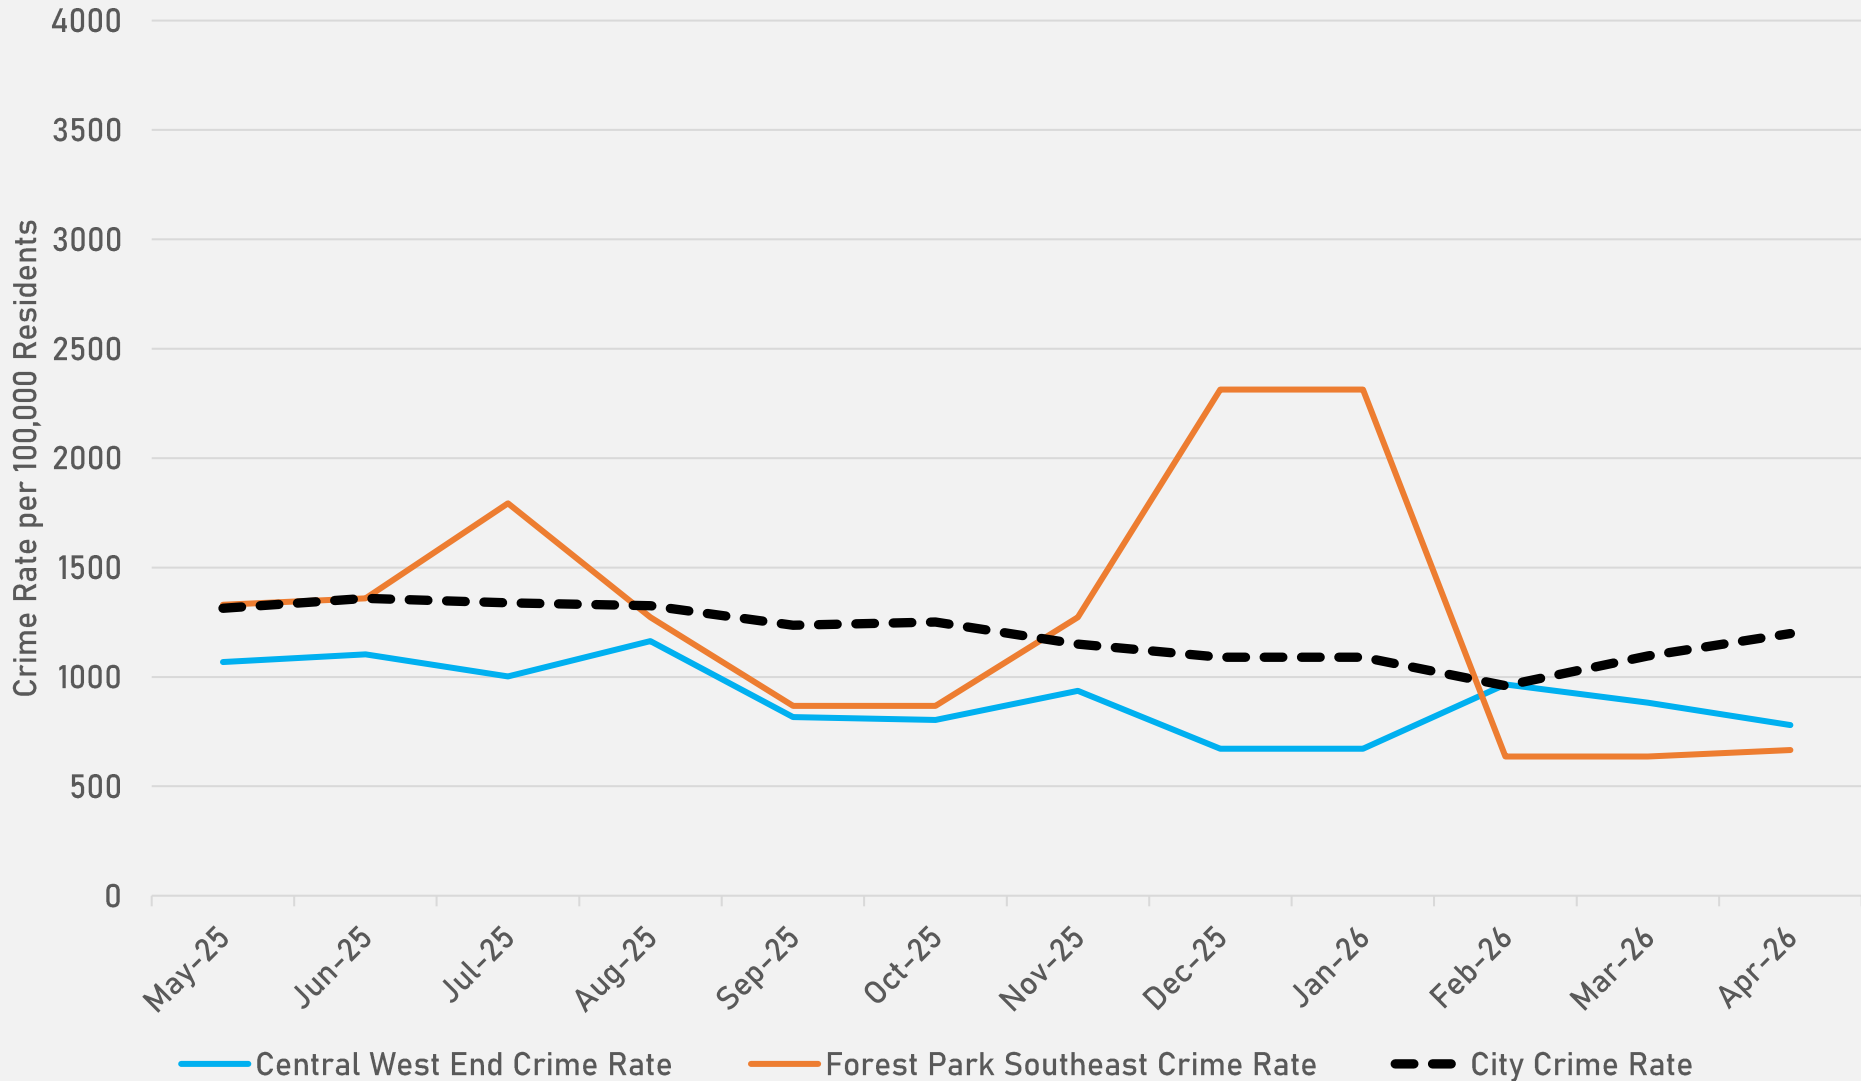

NEIGHBORHOODS VS CITY CRIME RATE OVER THE PAST YEAR