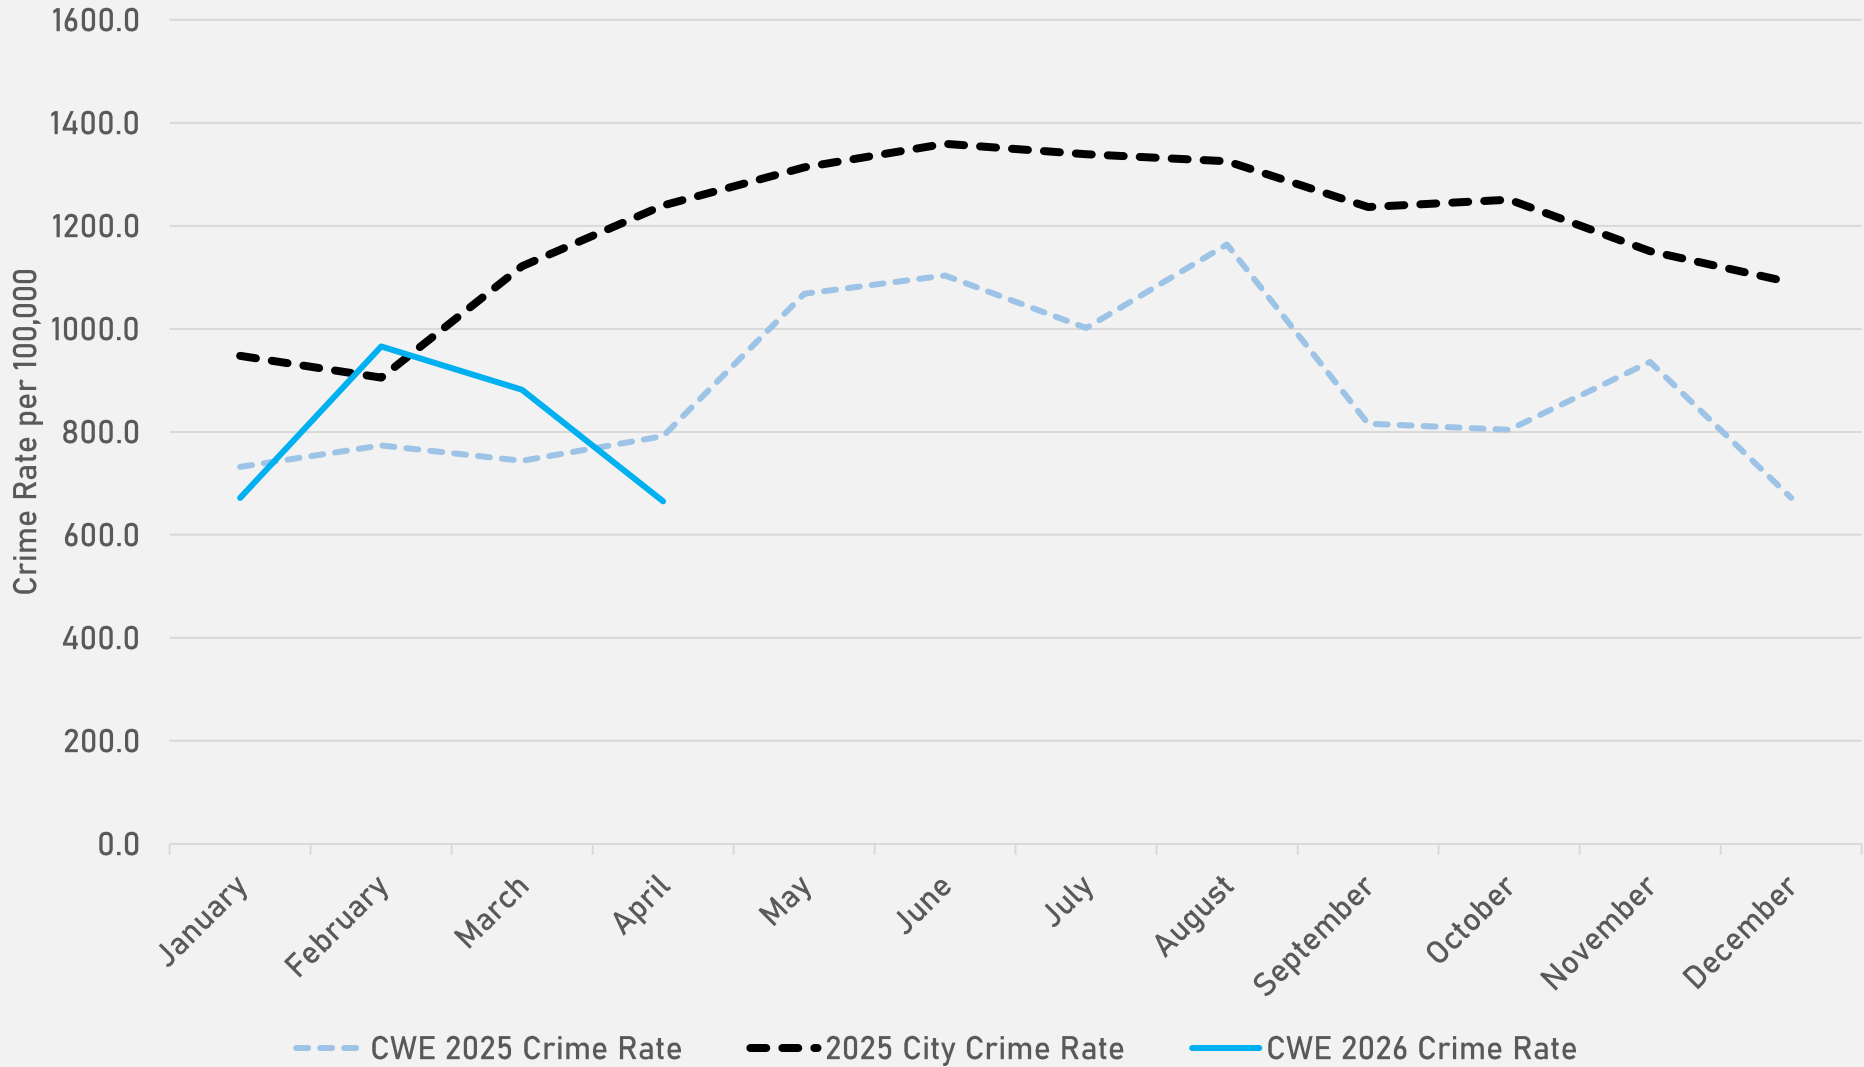

CENTRAL WEST END YEAR TO YEAR COMPARISON

2025

Crimes	Jan	Feb	Mar	Apr	May	Jun	Jul	Aug	Sep	Oct	Nov	Dec	Total
Aggravated Assault	7	5	9	3	2	6	10	10	5	3	3	3	66
Arson	0	0	0	0	0	0	0	0	0	0	0	0	0
Burglary	5	7	6	5	4	6	6	5	12	4	8	3	71
Homicide	0	0	0	0	1	0	0	0	0	0	0	0	1
Larceny	40	35	34	46	48	77	35	46	37	38	44	38	518
Motor Vehicle Theft	4	5	7	6	11	13	18	22	13	15	21	3	138
Robbery	3	2	1	0	1	1	7	3	2	3	4	2	29
Total	59	54	57	60	67	113	69	85	64	63	80	49	823

2026

Crimes	Jan	Feb	Mar	Apr	May	Jun	Jul	Aug	Sep	Oct	Nov	Dec	Total
Aggravated Assault	7	3	5	2									17
Arson	0	0	0	0									0
Burglary	3	6	4	3									16
Homicide	1	0	1	2									4
Larceny	41	57	38	46									182
Motor Vehicle Theft	7	4	8	9									28
Robbery	0	3	3	1									7
Total	59	73	59	63									254

CENTRAL WEST END 2025 VS 2026