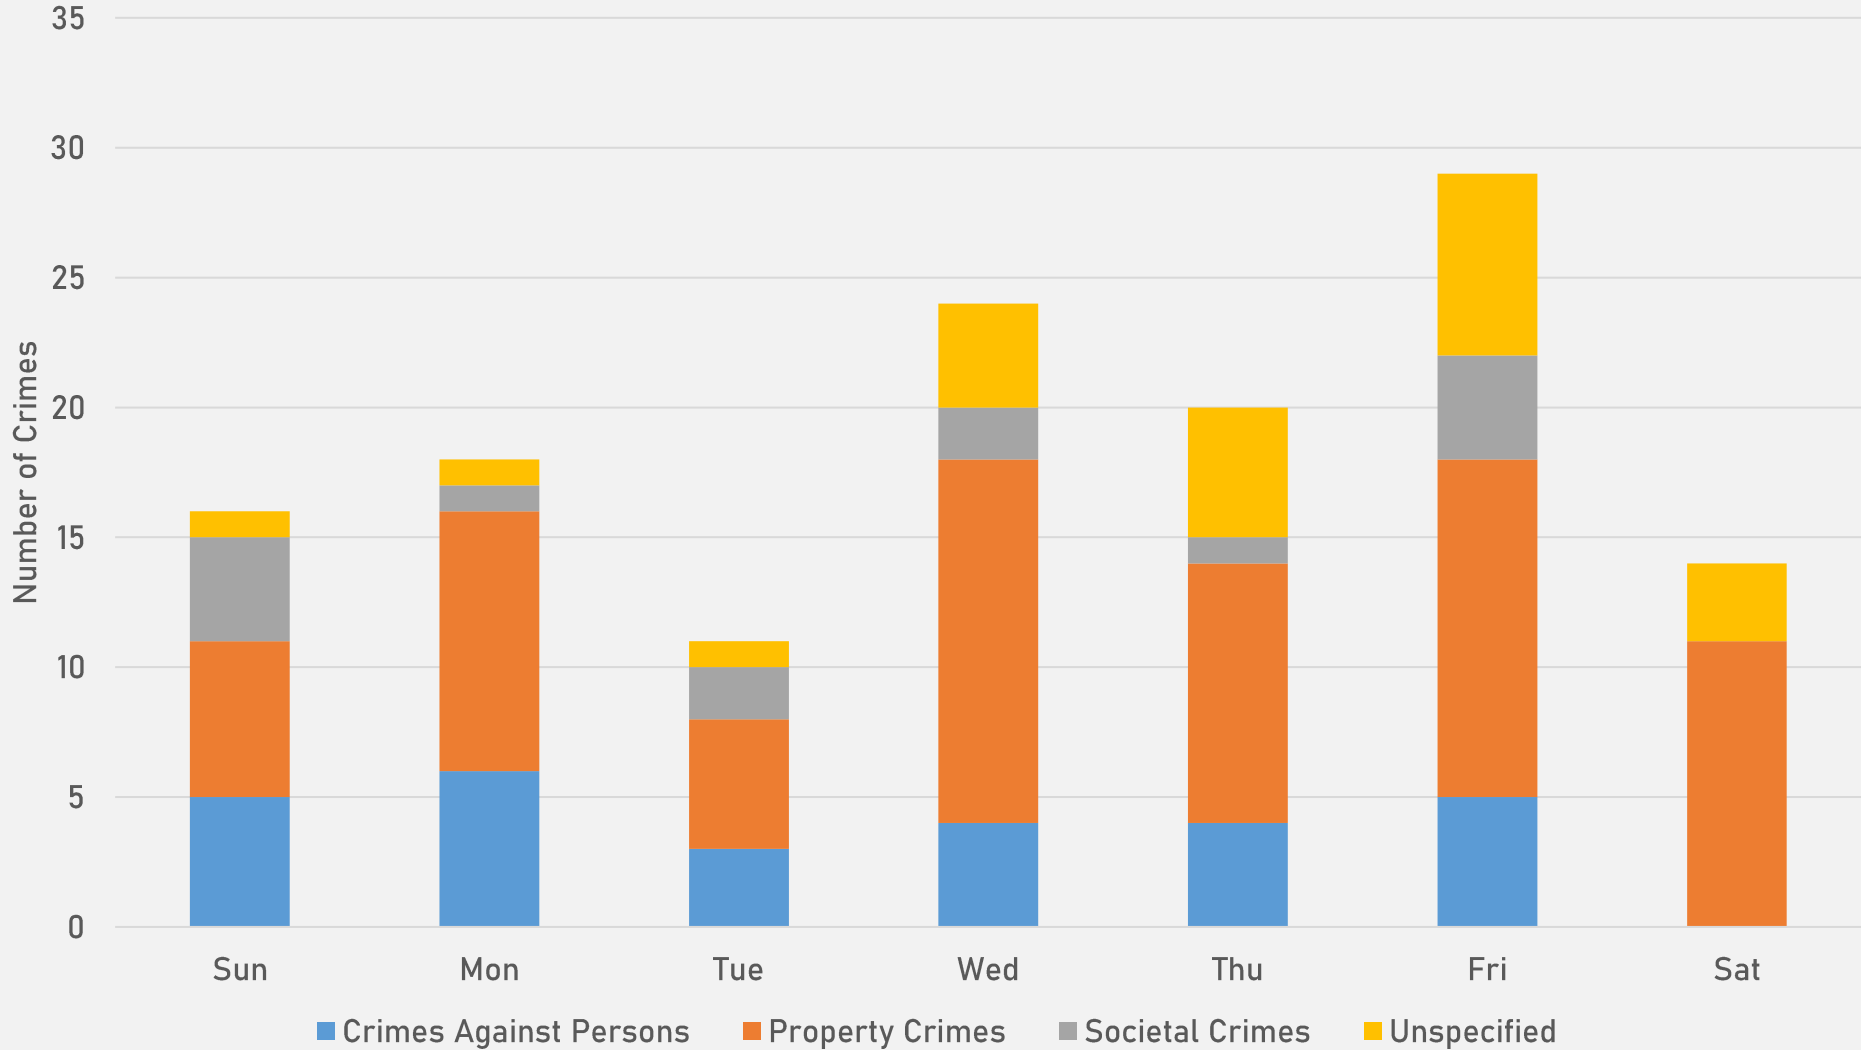

CENTRAL WEST END CRIMES BY DAY OF THE WEEK