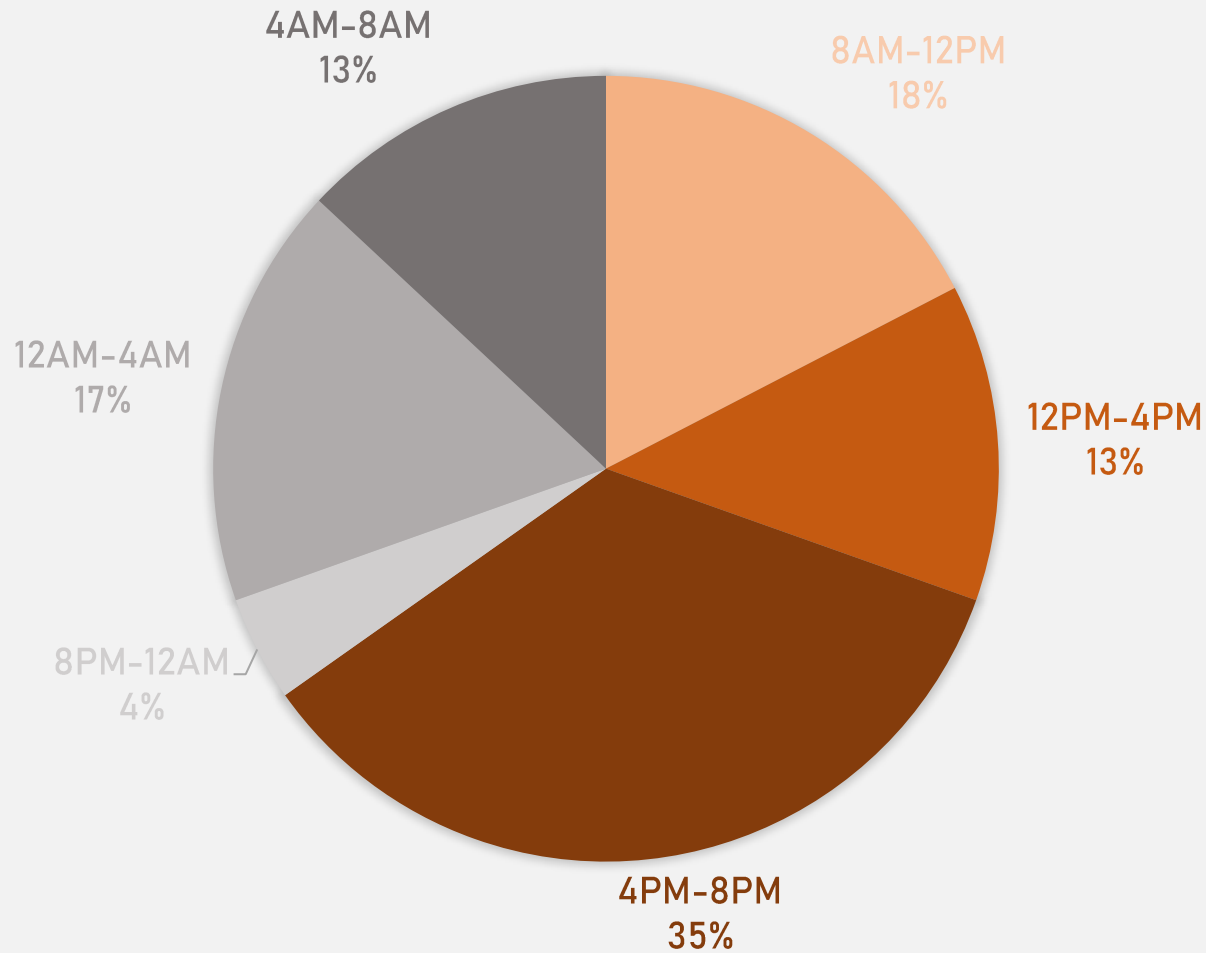

2026

Crimes	Jan	Feb	Mar	Apr	May	Jun	Jul	Aug	Sep	Oct	Nov	Dec	Total
Aggravated Assault	1	1	2	1									5
Arson	0	0	0	0									0
Burglary	0	0	0	3									3
Homicide	0	0	0	0									0
Larceny	8	5	5	4									22
Motor Vehicle Theft	0	1	3	2									6
Robbery	0	0	1	0									1
<b>Total</b>	<b>9</b>	<b>7</b>	<b>11</b>	<b>10</b>									<b>37</b>

# FOREST PARK SOUTHEAST CRIMES BY TIME OF DAY

66% - Daytime (8AM-8PM)  
34% - Nighttime (8PM-8AM)