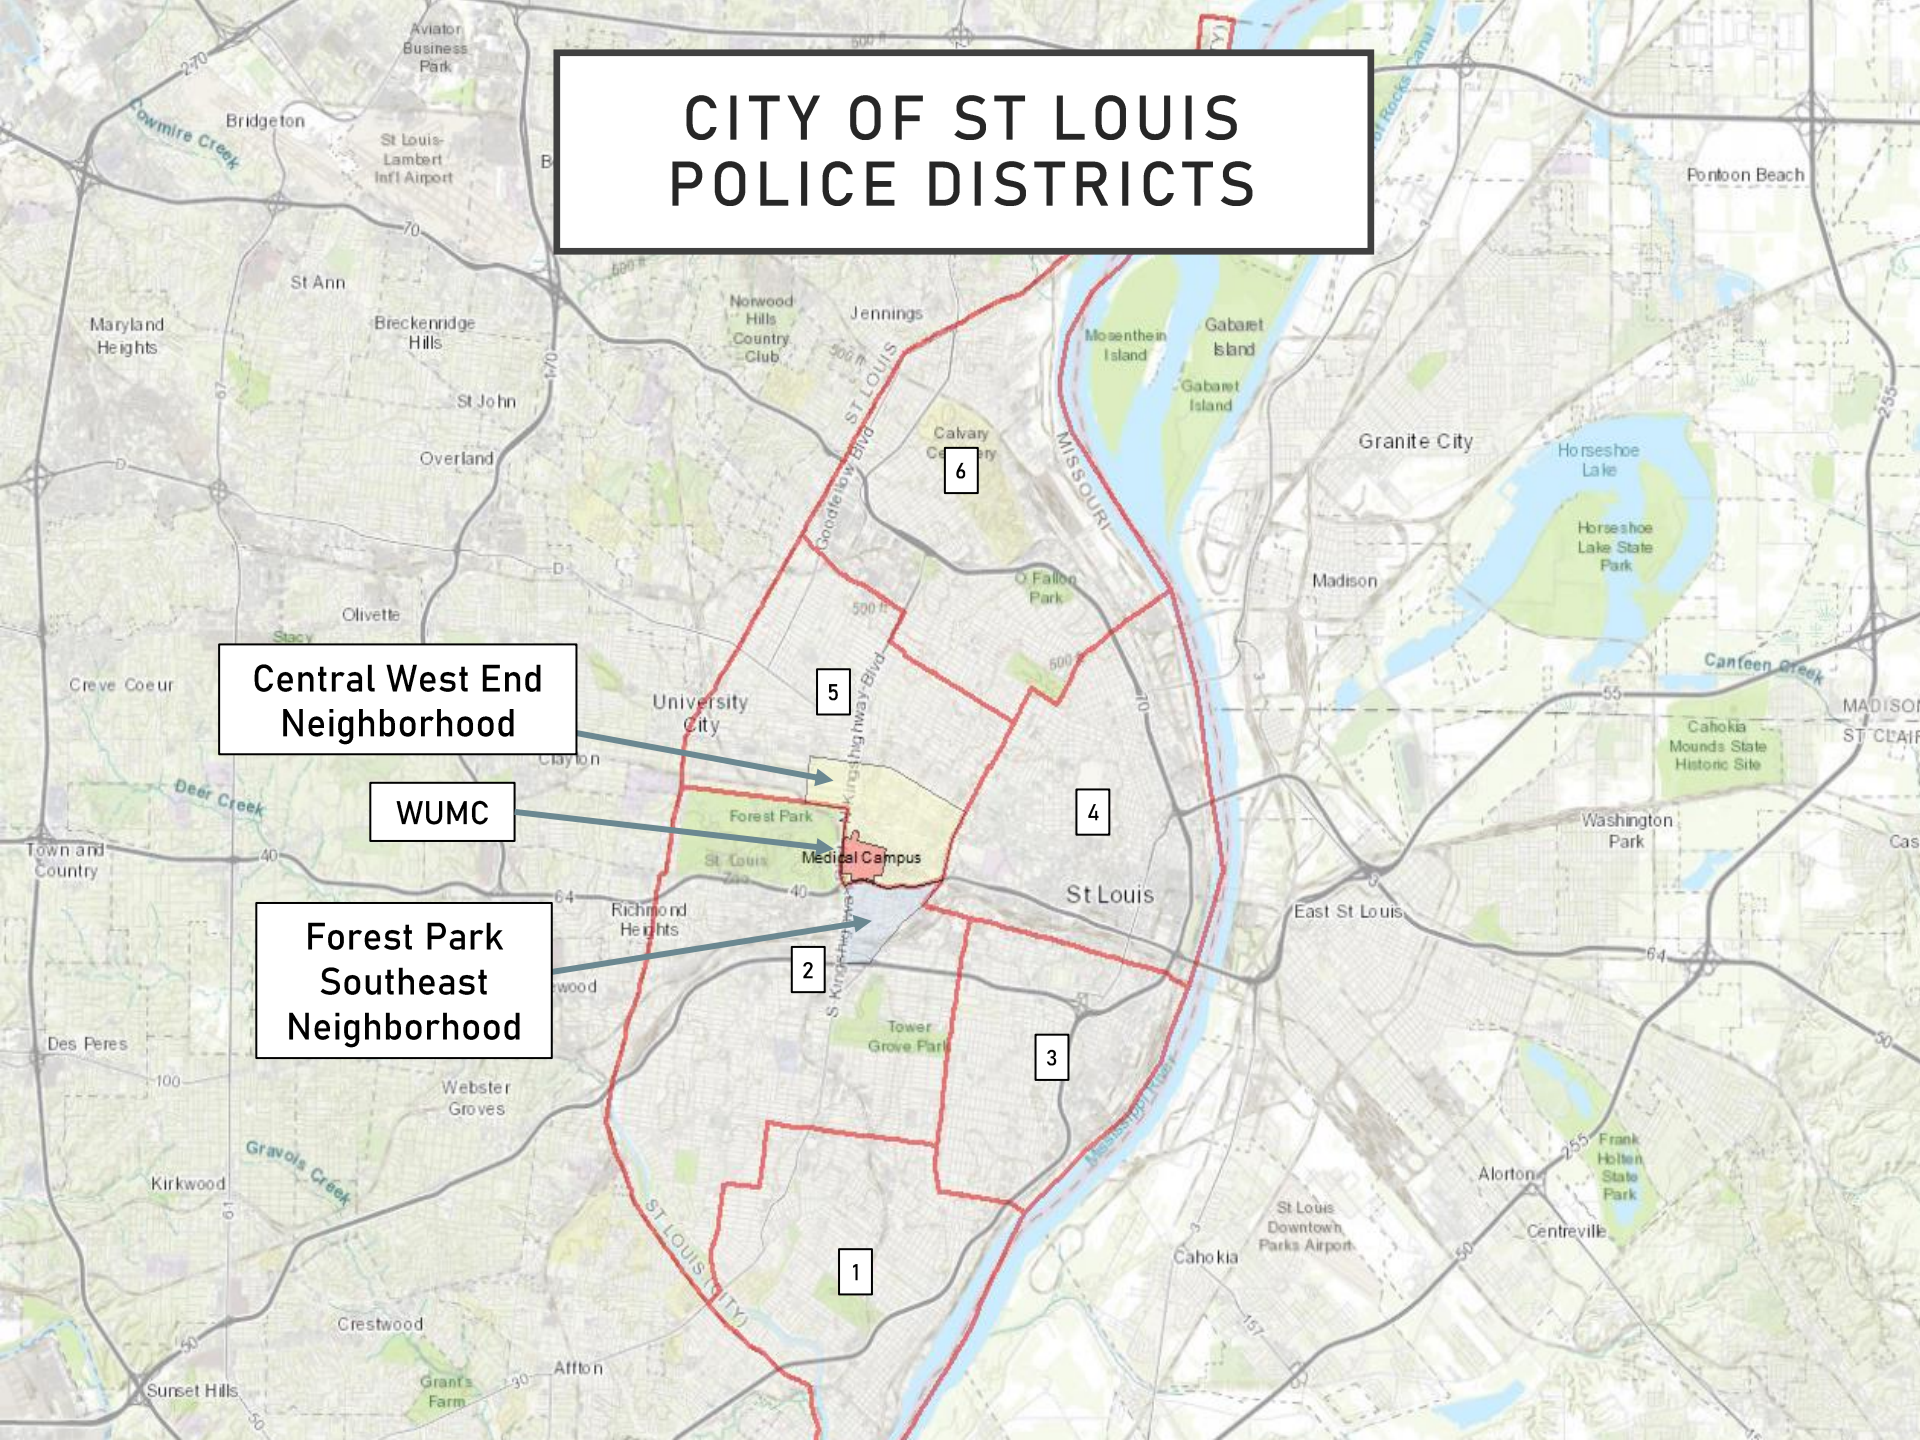

**April 2026**  
**Monthly Crime Report**

**FOREST PARK SOUTHEAST**  
**CENTRAL WEST END**

Washington University Medical Center

# CITY OF ST LOUIS POLICE DISTRICTS

**Central West End  
Neighborhood**

**WUMC**

**Forest Park  
Southeast  
Neighborhood**

5

6

4

2

# DISTRICT 5 SUMMARY NOTES

There are 15 neighborhoods in District 5.

- Academy
- Central West End
- DeBaliviere Place
- Fountain Park
- Hamilton Heights
- Kingsway East
- Kingsway West
- Lewis Place
- Skinker-DeBaliviere
- The Greater Ville
- The Ville
- Vandeventer
- Visitation Park
- Wells-Goodfellow
- West End

- The **lowest number** of crimes in one neighborhood was 10 in Visitation Park
- The **highest number** of crimes in one neighborhood was 130 in Central West End
- The average number of crimes per neighborhood was 42.9
- The **lowest crime rate** per 100,000 in one neighborhood was 779.8 in Central West End
- The **highest crime rate** per 100,000 in one neighborhood was 2281.1 in Lewis Place
- The overall crime rate in District 5 was 1138.7