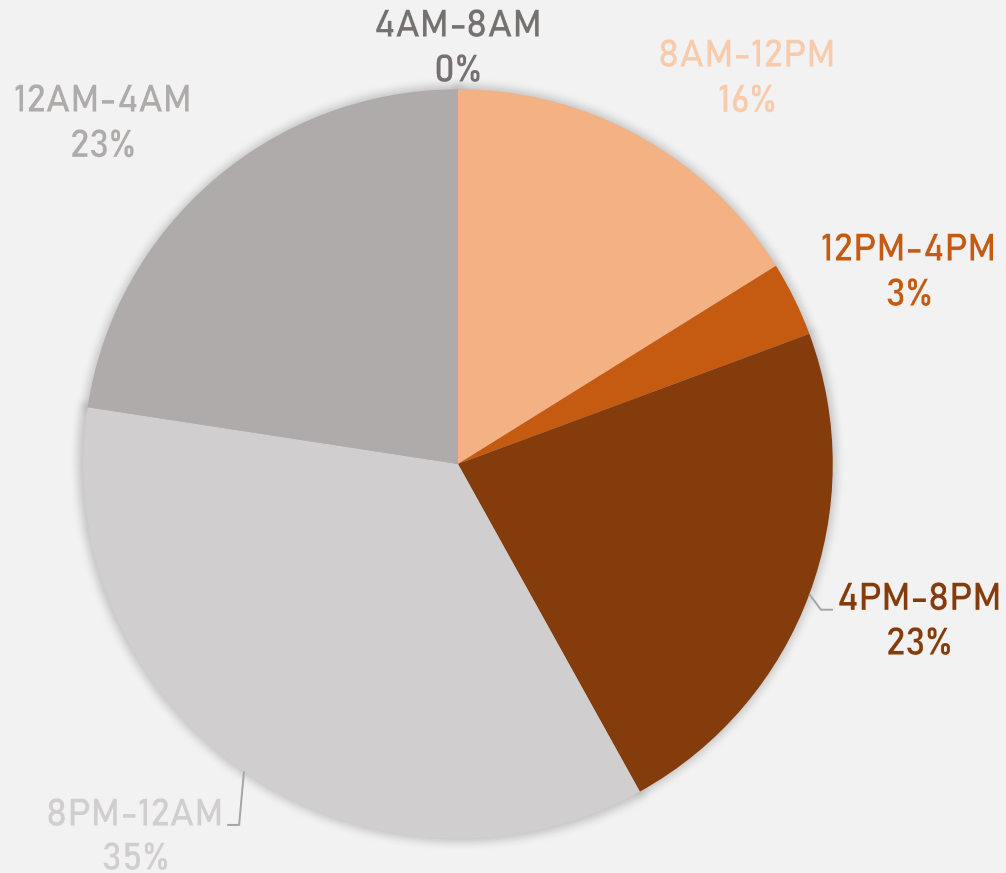

NEIGHBORHOODS VS CITY CRIME RATE OVER THE PAST YEAR

**DEBALIVIERE PLACE
NEIGHBORHOOD DETAIL**

DEBALIVIERE PLACE SUMMARY NOTES

- **29 total crimes in April 2026**
 - **Down 44.2%** compared to April 2025 (52 crimes)
 - **7 crimes against persons** in April 2026
 - **Down 46.2%** when compared to April 2025 (13 crimes)
- **79 total crimes so far in 2026**
 - **Down 44.4%** compared to this time in 2025 (142 crimes)
 - **12 crimes against persons** so far in 2026
 - **Down 52.0%** compared to this time in 2025 (25 crimes)
 - **48 crimes against property** so far in 2026
 - **Down 48.9%** compared to this time in 2025 (94 crimes)

2026

Crimes	Jan	Feb	Mar	Apr	May	Jun	Jul	Aug	Sep	Oct	Nov	Dec	Total
Aggravated Assault	1	0	0	1									2
Arson	0	0	0	0									0
Burglary	0	1	3	2									6
Homicide	0	0	0	0									0
Larceny	6	3	6	6									21
Motor Vehicle Theft	0	0	1	5									6
Robbery	0	1	1	0									2
Total	7	5	11	14									37

DEBALIVIERE PLACE 2025 VS 2026

DEBALIVIERE PLACE CRIMES BY DAY OF THE WEEK

DEBALIVIERE PLACE CRIMES BY TIME OF DAY

42% - Daytime (8AM-8PM)

58% - Nighttime (8PM-8AM)

DEBALIVIERE PLACE CRIMES BY DAY OF THE MONTH

**SKINKER-DEBALIVIERE
NEIGHBORHOOD DETAIL**

SKINKER-DEBALIVIERE SUMMARY NOTES

- **34 total crimes in April 2026**
 - No change compared to April 2025 (34 crimes)
 - **2 crimes against persons in April 2026**
 - **Down 33.3%** compared to April 2025 (3 crimes)
- **86 total crimes so far in 2026**
 - **Up 10.3%** compared to this time in 2025 (78 crimes)
 - **10 crimes against persons so far in 2026**
 - No change compared to this time in 2025 (10 crimes)
 - **56 crimes against property so far in 2026**
 - **Up 36.6%** compared to this time in 2025 (41 crimes)