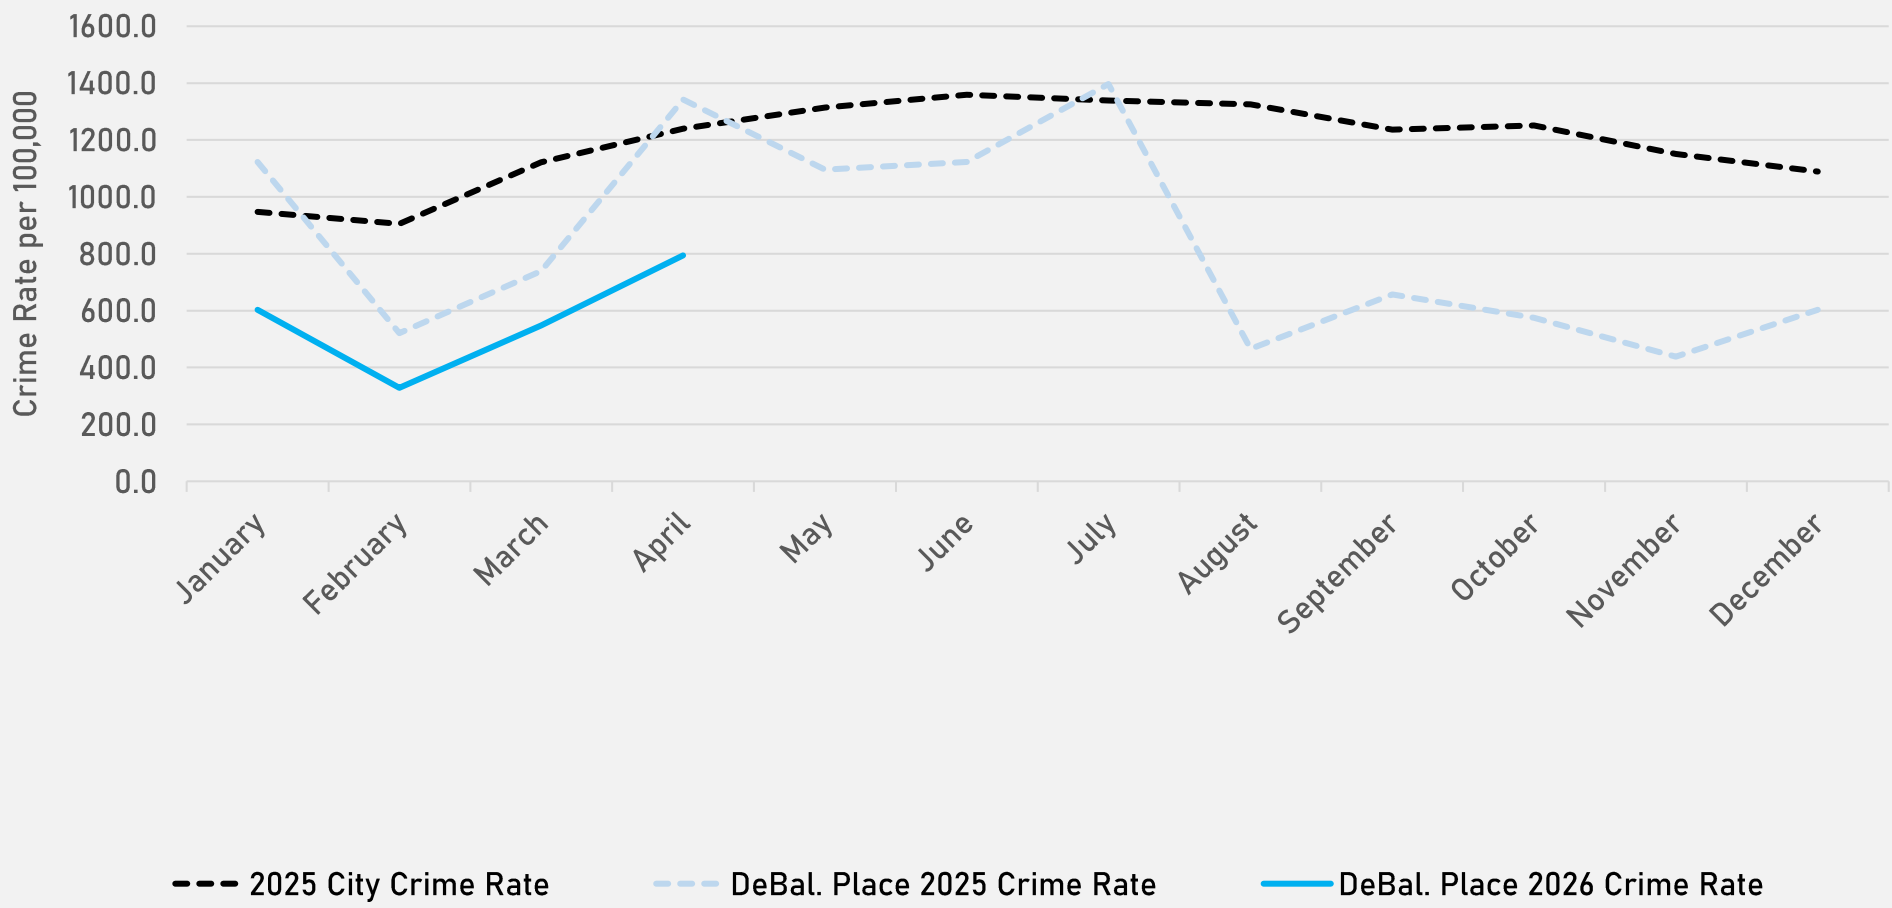

- The **lowest number** of crimes in one neighborhood was 10 in Visitation Park
- The **highest number** of crimes in one neighborhood was 130 in Central West End
- The average number of crimes per neighborhood was 42.9
- The **lowest crime rate** per 100,000 in one neighborhood was 779.8 in Central West End
- The **highest crime rate** per 100,000 in one neighborhood was 2281.1 in Wells Goodfellow
- The overall crime rate in District 5 was 1138.7

NEIGHBORHOODS VS CITY CRIME RATE OVER THE PAST YEAR

**DEBALIVIERE PLACE
NEIGHBORHOOD DETAIL**

DEBALIVIERE PLACE SUMMARY NOTES

- **29 total crimes in April 2026**
 - **Down 44.2%** compared to April 2025 (52 crimes)
 - **7 crimes against persons** in April 2026
 - **Down 46.2%** when compared to April 2025 (13 crimes)
- **79 total crimes so far in 2026**
 - **Down 44.4%** compared to this time in 2025 (142 crimes)
 - **12 crimes against persons** so far in 2026
 - **Down 52.0%** compared to this time in 2025 (25 crimes)
 - **48 crimes against property** so far in 2026
 - **Down 48.9%** compared to this time in 2025 (94 crimes)

DEBALIVIERE PLACE YEAR TO YEAR COMPARISON

2025

Crimes	Jan	Feb	Mar	Apr	May	Jun	Jul	Aug	Sep	Oct	Nov	Dec	Total
Aggravated Assault	1	2	0	6	0	0	1	1	2	3	1	1	18
Arson	0	0	0	0	0	0	0	0	0	0	0	0	0
Burglary	0	1	2	3	4	4	13	3	2	2	0	1	35
Homicide	0	0	0	0	0	0	0	0	0	0	0	0	0
Larceny	13	7	8	8	17	6	13	7	7	4	4	3	97
Motor Vehicle Theft	1	1	2	8	1	4	5	2	0	3	0	1	28
Robbery	0	0	0	2	1	0	1	0	1	0	0	1	6
Total	15	11	12	27	26	14	33	13	12	12	5	7	184

DEBALIVIERE PLACE 2025 VS 2026

DEBALIVIERE PLACE CRIMES BY DAY OF THE WEEK

DEBALIVIERE PLACE CRIMES BY TIME OF DAY

42% - Daytime (8AM-8PM)

58% - Nighttime (8PM-8AM)

DEBALIVIERE PLACE CRIMES BY DAY OF THE MONTH