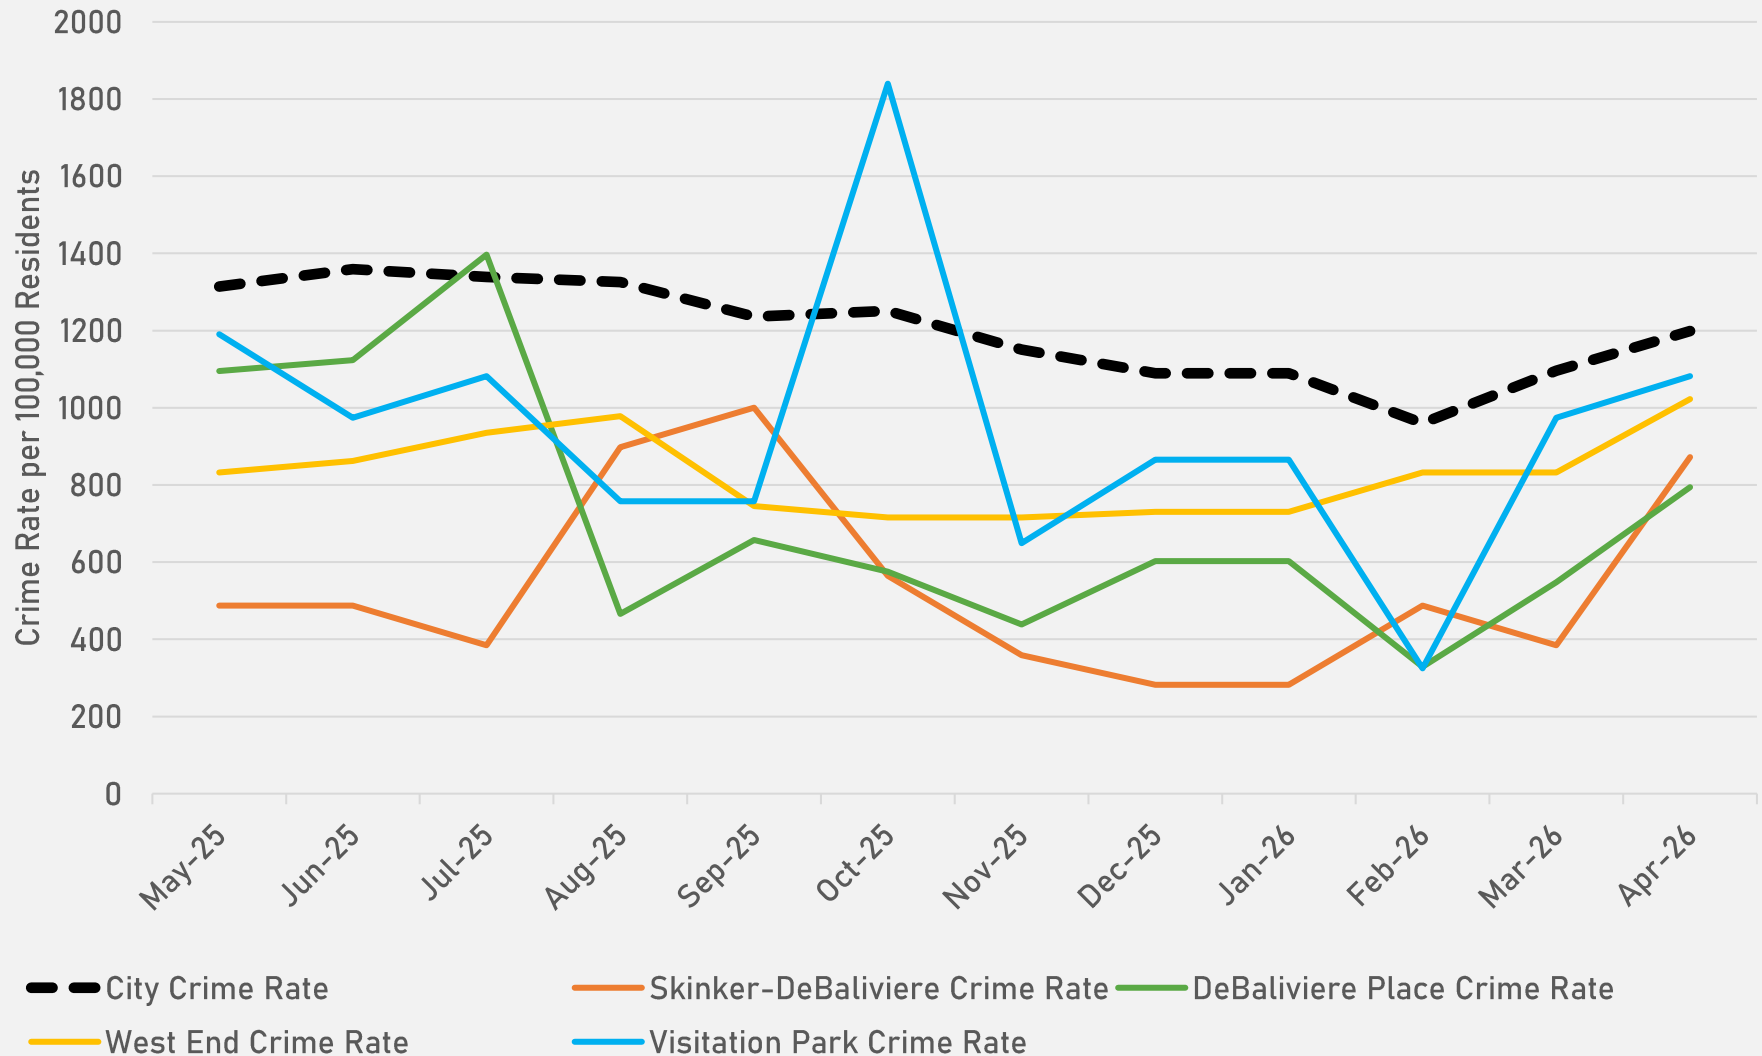

April 2026
Monthly Crime Report

**DEBALIVIERE PLACE
SKINKER-DEBALIVIERE
WEST END
VISITATION PARK**

Washington University Medical Center

CITY OF ST LOUIS POLICE DISTRICTS

DeBaliviere Place,
Skinker-DeBaliviere,
West End, and Visitation
Park are all located
within District 5.

- The **lowest number** of crimes in one neighborhood was 10 in Visitation Park
- The **highest number** of crimes in one neighborhood was 130 in Central West End
- The average number of crimes per neighborhood was 42.9
- The **lowest crime rate** per 100,000 in one neighborhood was 779.8 in Central West End
- The **highest crime rate** per 100,000 in one neighborhood was 2281.1 in Wells Goodfellow
- The overall crime rate in District 5 was 1138.7

NEIGHBORHOODS VS CITY CRIME RATE OVER THE PAST YEAR

**DEBALIVIERE PLACE
NEIGHBORHOOD DETAIL**

DEBALIVIERE PLACE SUMMARY NOTES

- **29 total crimes in April 2026**
 - **Down 44.2%** compared to April 2025 (52 crimes)
 - **7 crimes against persons** in April 2026
 - **Down 46.2%** when compared to April 2025 (13 crimes)
- **79 total crimes so far in 2026**
 - **Down 44.4%** compared to this time in 2025 (142 crimes)
 - **12 crimes against persons** so far in 2026
 - **Down 52.0%** compared to this time in 2025 (25 crimes)
 - **48 crimes against property** so far in 2026
 - **Down 48.9%** compared to this time in 2025 (94 crimes)

**SKINKER-DEBALIVIERE
NEIGHBORHOOD DETAIL**

SKINKER-DEBALIVIERE SUMMARY NOTES

- **34 total crimes in April 2026**
 - No change compared to April 2025 (34 crimes)
 - **2 crimes against persons in April 2026**
 - **Down 33.3%** compared to April 2025 (3 crimes)
- **86 total crimes so far in 2026**
 - **Up 10.3%** compared to this time in 2025 (78 crimes)
 - **10 crimes against persons so far in 2026**
 - No change compared to this time in 2025 (10 crimes)
 - **56 crimes against property so far in 2026**
 - **Up 36.6%** compared to this time in 2025 (41 crimes)