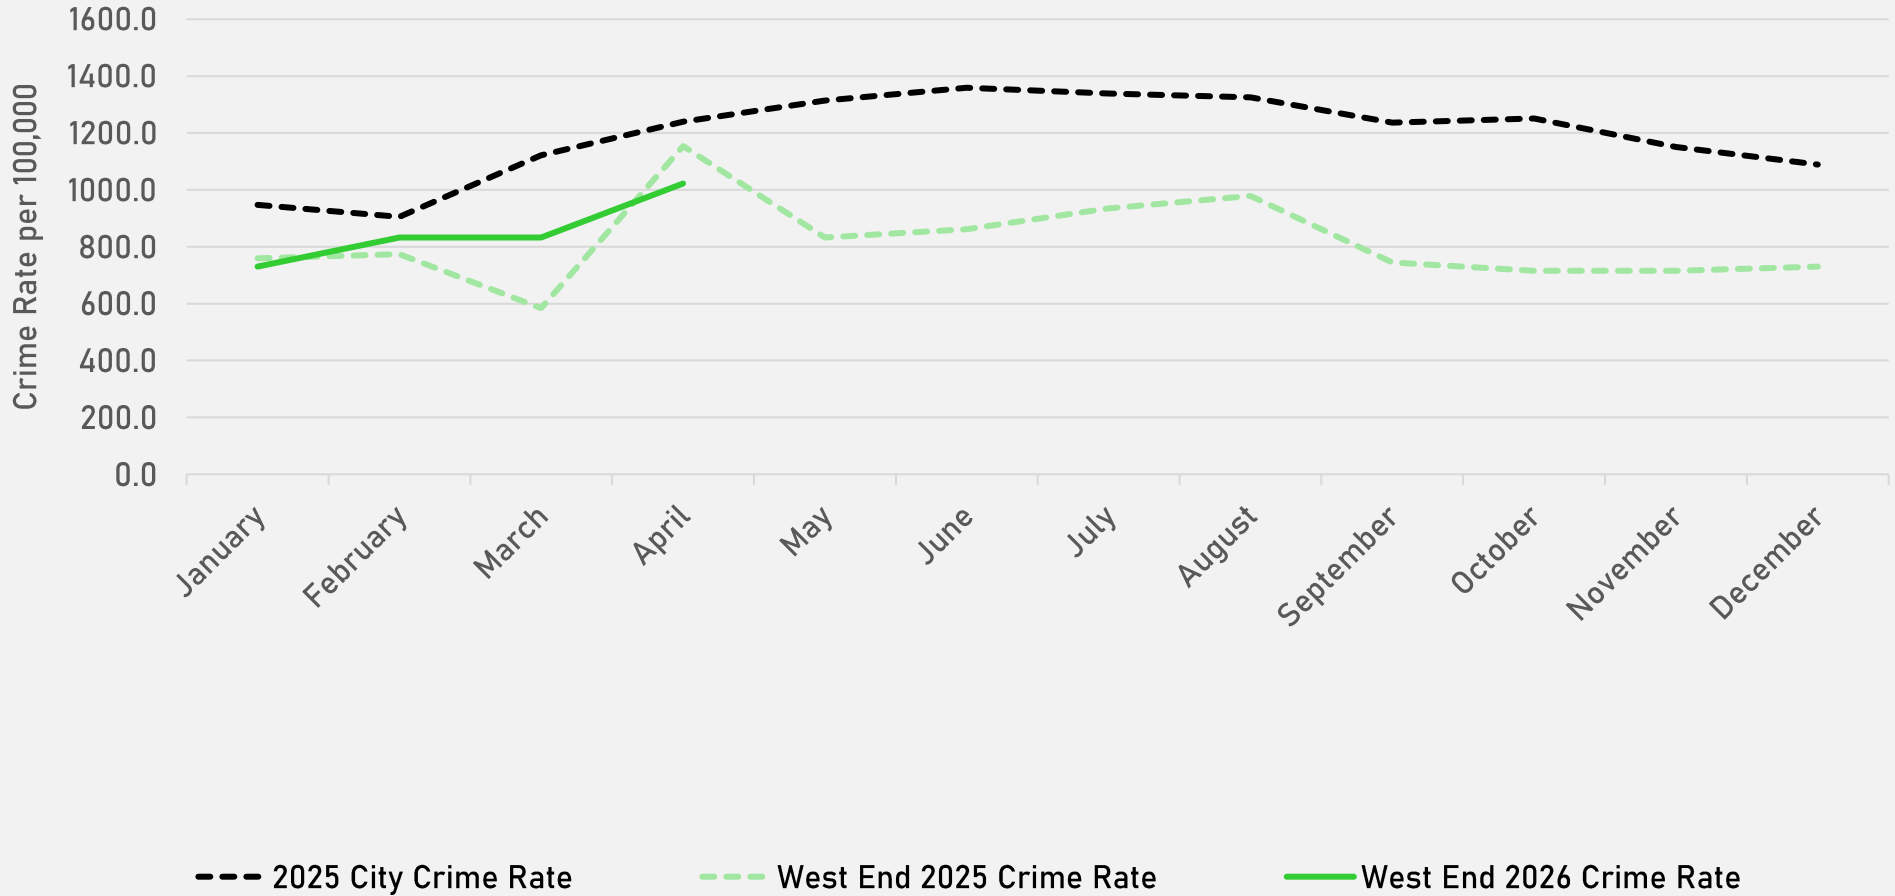

SKINKER-DEBALIVIERE 2025 VS 2026

SKINKER-DEBALIVIERE CRIMES BY DAY OF THE WEEK

SKINKER-DEBALIVIERE CRIMES BY TIME OF DAY

47% - Daytime (8AM-8PM)

53% - Nighttime (8PM-8AM)

SKINKER-DEBALIVIERE CRIMES BY DAY OF THE MONTH

**WEST END
NEIGHBORHOOD DETAIL**

WEST END SUMMARY NOTES

- **70 total crimes in April 2026**
 - **Down 14.6%** compared to April 2025 (82 crimes)
 - **24 crimes against persons** in April 2026
 - **Up 26.3%** compared to April 2025 (19 crimes)
- **232 total crimes so far in 2026**
 - **Down 1.7%** compared to this time in 2025 (236 crimes)
 - **44 crimes against persons** so far in 2026
 - **Down 17.0%** compared to this time in 2025 (53 crimes)
 - **125 crimes against property** so far in 2026
 - **Down 6.7%** compared to this time in 2025 (134 crimes)

WEST END YEAR TO YEAR COMPARISON

2025

Crimes	Jan	Feb	Mar	Apr	May	Jun	Jul	Aug	Sep	Oct	Nov	Dec	Total
Aggravated Assault	4	0	1	7	2	2	6	4	7	3	3	3	42
Arson	0	0	0	0	0	0	0	0	0	0	0	0	0
Burglary	1	2	3	12	5	2	2	8	0	1	6	1	42
Homicide	0	0	0	0	0	1	1	0	0	0	0	0	2
Larceny	7	17	11	15	13	15	12	11	8	13	9	5	136
Motor Vehicle Theft	8	2	3	6	10	7	7	5	5	6	3	2	74
Robbery	1	0	0	3	1	0	2	2	1	2	1	2	15
Total	21	21	18	43	31	27	30	30	21	25	22	13	311

WEST END 2025 VS 2026

WEST END CRIMES BY DAY OF THE WEEK

WEST END CRIMES BY TIME OF DAY

63% - Daytime (8AM-8PM)
37% - Nighttime (8PM-8AM)

WEST END CRIMES BY DAY OF THE MONTH

**VISITATION PARK
NEIGHBORHOOD DETAIL**