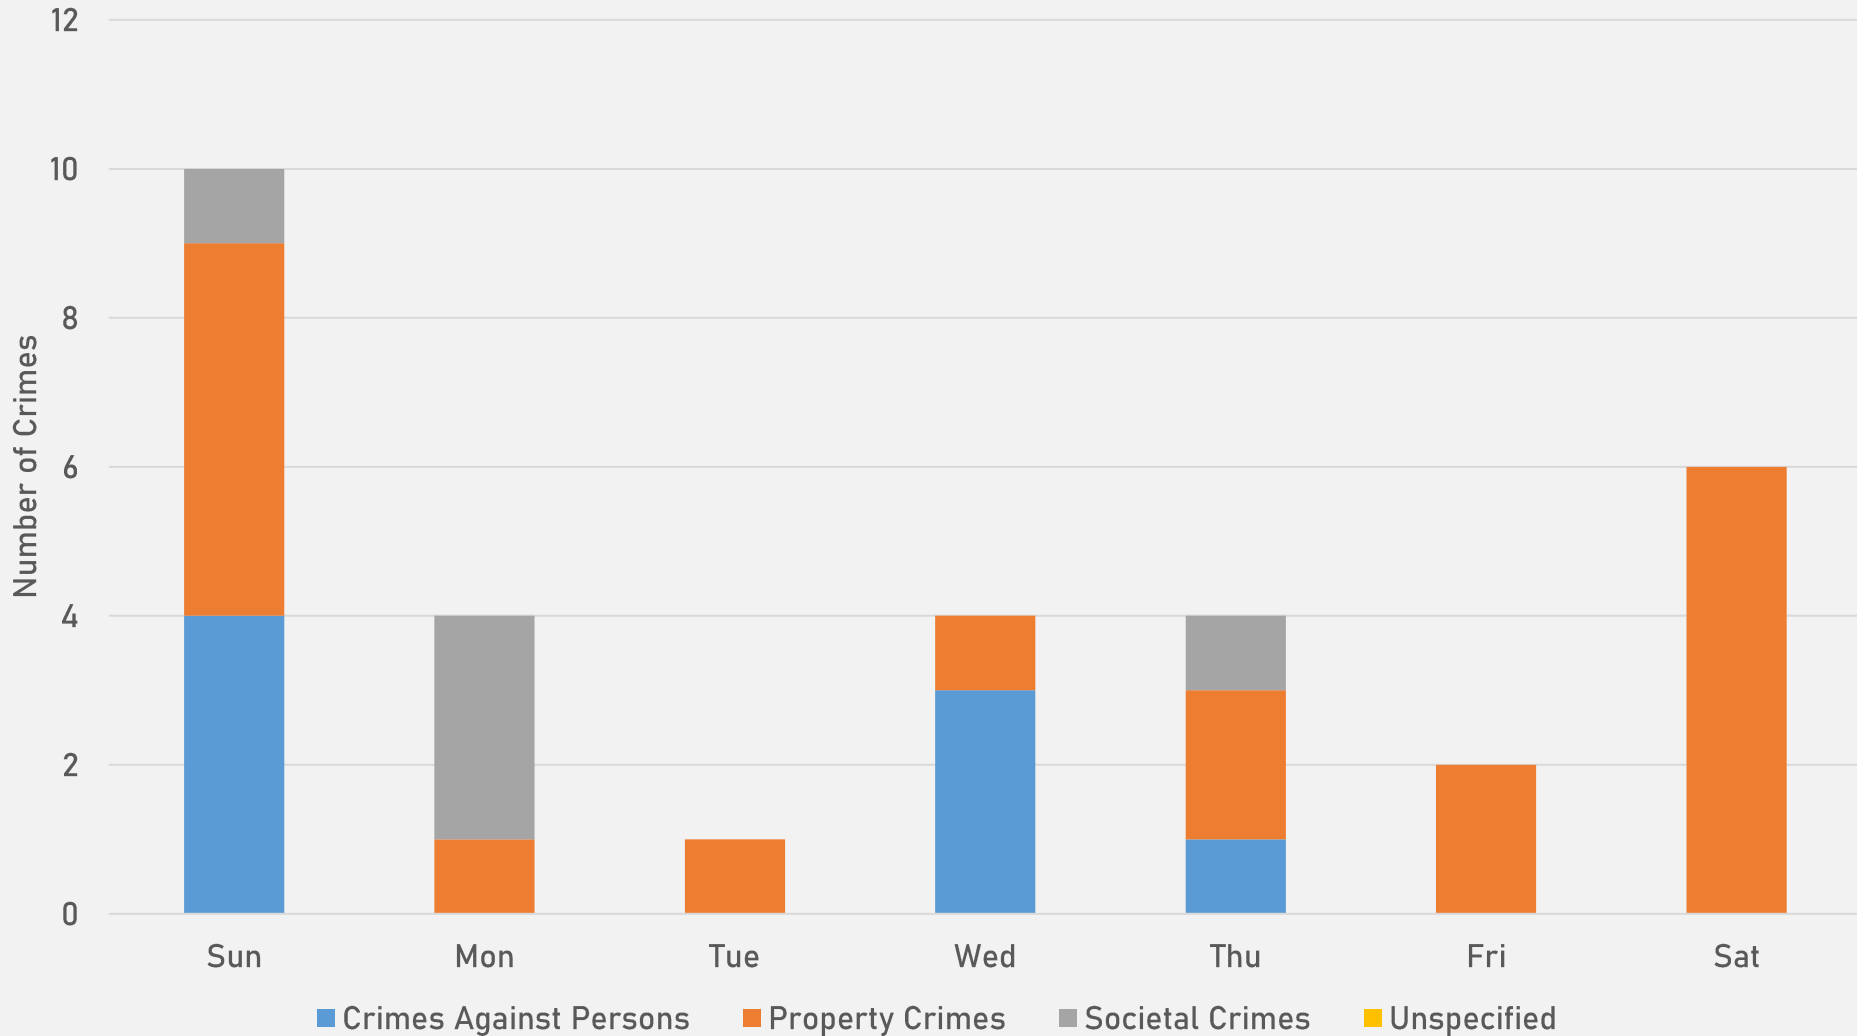

- The **lowest number** of crimes in one neighborhood was 10 in Visitation Park
- The **highest number** of crimes in one neighborhood was 130 in Central West End
- The average number of crimes per neighborhood was 42.9
- The **lowest crime rate** per 100,000 in one neighborhood was 779.8 in Central West End
- The **highest crime rate** per 100,000 in one neighborhood was 2281.1 in Wells Goodfellow
- The overall crime rate in District 5 was 1138.7

NEIGHBORHOODS VS CITY CRIME RATE OVER THE PAST YEAR

**DEBALIVIERE PLACE
NEIGHBORHOOD DETAIL**

DEBALIVIERE PLACE SUMMARY NOTES

- **29 total crimes in April 2026**
 - **Down 44.2%** compared to April 2025 (52 crimes)
 - **7 crimes against persons** in April 2026
 - **Down 46.2%** when compared to April 2025 (13 crimes)
- **79 total crimes so far in 2026**
 - **Down 44.4%** compared to this time in 2025 (142 crimes)
 - **12 crimes against persons** so far in 2026
 - **Down 52.0%** compared to this time in 2025 (25 crimes)
 - **48 crimes against property** so far in 2026
 - **Down 48.9%** compared to this time in 2025 (94 crimes)

DEBALIVIERE PLACE YEAR TO YEAR COMPARISON

2025

Crimes	Jan	Feb	Mar	Apr	May	Jun	Jul	Aug	Sep	Oct	Nov	Dec	Total
Aggravated Assault	1	2	0	6	0	0	1	1	2	3	1	1	18
Arson	0	0	0	0	0	0	0	0	0	0	0	0	0
Burglary	0	1	2	3	4	4	13	3	2	2	0	1	35
Homicide	0	0	0	0	0	0	0	0	0	0	0	0	0
Larceny	13	7	8	8	17	6	13	7	7	4	4	3	97
Motor Vehicle Theft	1	1	2	8	1	4	5	2	0	3	0	1	28
Robbery	0	0	0	2	1	0	1	0	1	0	0	1	6
Total	15	11	12	27	26	14	33	13	12	12	5	7	184

DEBALIVIERE PLACE 2025 VS 2026

DEBALIVIERE PLACE CRIMES BY DAY OF THE WEEK

DEBALIVIERE PLACE CRIMES BY TIME OF DAY

42% - Daytime (8AM-8PM)

58% - Nighttime (8PM-8AM)

DEBALIVIERE PLACE CRIMES BY DAY OF THE MONTH