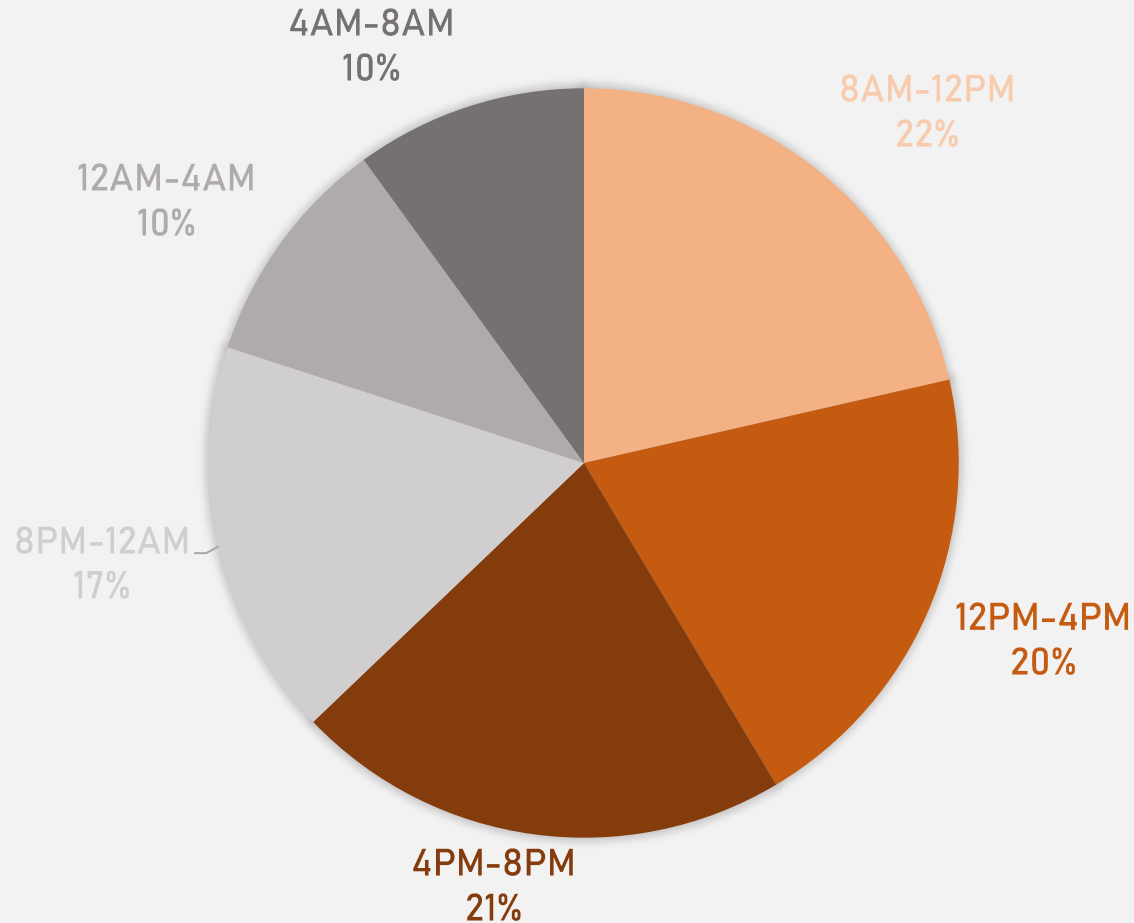

NEIGHBORHOODS VS CITY CRIME RATE OVER THE PAST YEAR

**DEBALIVIERE PLACE
NEIGHBORHOOD DETAIL**

DEBALIVIERE PLACE SUMMARY NOTES

- **29 total crimes in April 2026**
 - **Down 44.2%** compared to April 2025 (52 crimes)
 - **7 crimes against persons** in April 2026
 - **Down 46.2%** when compared to April 2025 (13 crimes)
- **79 total crimes so far in 2026**
 - **Down 44.4%** compared to this time in 2025 (142 crimes)
 - **12 crimes against persons** so far in 2026
 - **Down 52.0%** compared to this time in 2025 (25 crimes)
 - **48 crimes against property** so far in 2026
 - **Down 48.9%** compared to this time in 2025 (94 crimes)

SKINKER-DEBALIVIERE 2025 VS 2026

SKINKER-DEBALIVIERE CRIMES BY DAY OF THE WEEK

SKINKER-DEBALIVIERE CRIMES BY TIME OF DAY

47% - Daytime (8AM-8PM)

53% - Nighttime (8PM-8AM)

SKINKER-DEBALIVIERE CRIMES BY DAY OF THE MONTH

2026

Crimes	Jan	Feb	Mar	Apr	May	Jun	Jul	Aug	Sep	Oct	Nov	Dec	Total
Aggravated Assault	2	2	5	6									15
Arson	0	0	0	0									0
Burglary	3	5	3	3									14
Homicide	1	1	0	1									3
Larceny	6	23	19	12									60
Motor Vehicle Theft	4	3	4	3									14
Robbery	1	2	1	1									5
Total	17	36	32	26									111

WEST END 2025 VS 2026

WEST END CRIMES BY DAY OF THE WEEK

WEST END CRIMES BY TIME OF DAY

63% - Daytime (8AM-8PM)
37% - Nighttime (8PM-8AM)

WEST END CRIMES BY DAY OF THE MONTH

**VISITATION PARK
NEIGHBORHOOD DETAIL**