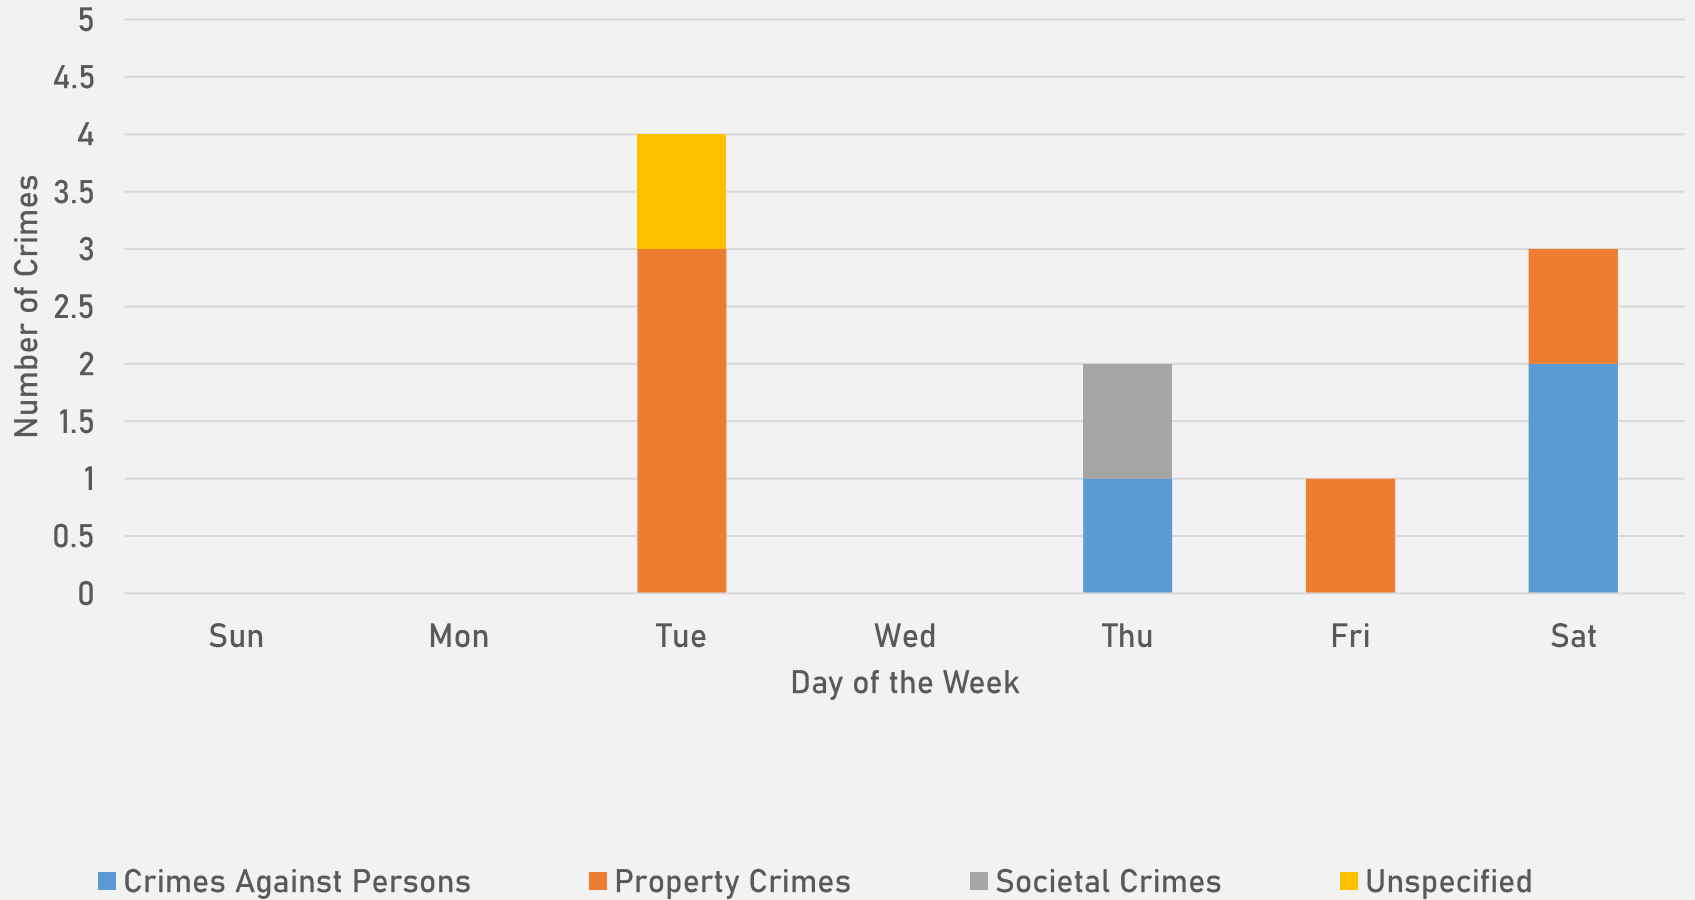

NEIGHBORHOODS VS CITY CRIME RATE OVER THE PAST YEAR

**DEBALIVIERE PLACE
NEIGHBORHOOD DETAIL**

DEBALIVIERE PLACE SUMMARY NOTES

- **29 total crimes in April 2026**
 - **Down 44.2%** compared to April 2025 (52 crimes)
 - **7 crimes against persons** in April 2026
 - **Down 46.2%** when compared to April 2025 (13 crimes)
- **79 total crimes so far in 2026**
 - **Down 44.4%** compared to this time in 2025 (142 crimes)
 - **12 crimes against persons** so far in 2026
 - **Down 52.0%** compared to this time in 2025 (25 crimes)
 - **48 crimes against property** so far in 2026
 - **Down 48.9%** compared to this time in 2025 (94 crimes)

- **30 total crimes so far in 2026**

- **Up 3.4%** compared to this time in 2025 (29 crimes)
- **5 crimes against persons** so far in 2026
 - **Down 58.3%** compared to this time in 2025 (12 crimes)
- **18 crimes against property** so far in 2026
 - **Up 38.5%** compared to this time in 2025 (13 crimes)

VISITATION PARK YEAR TO YEAR COMPARISON

2025

Crimes	Jan	Feb	Mar	Apr	May	Jun	Jul	Aug	Sep	Oct	Nov	Dec	Total
Aggravated Assault	0	0	2	0	0	0	1	1	0	2	0	0	6
Arson	0	0	0	0	0	0	0	0	0	0	0	0	0
Burglary	1	0	0	0	2	1	1	2	1	1	1	1	11
Homicide	0	0	0	0	0	0	0	0	0	0	0	0	0
Larceny	3	2	2	1	2	2	2	1	0	0	0	3	18
Motor Vehicle Theft	0	0	1	0	0	1	0	0	1	2	0	0	5
Robbery	0	0	0	0	0	0	1	0	0	0	0	1	5
Total	4	2	5	1	4	4	5	4	2	5	1	5	45

VISITATION PARK 2025 VS 2026

VISITATION PARK CRIMES BY DAY OF THE WEEK

VISITATION PARK CRIMES BY TIME OF DAY

80% - Daytime (8AM-8PM)

20% - Nighttime (8PM-8AM)

VISITATION PARK CRIMES BY DAY OF THE MONTH