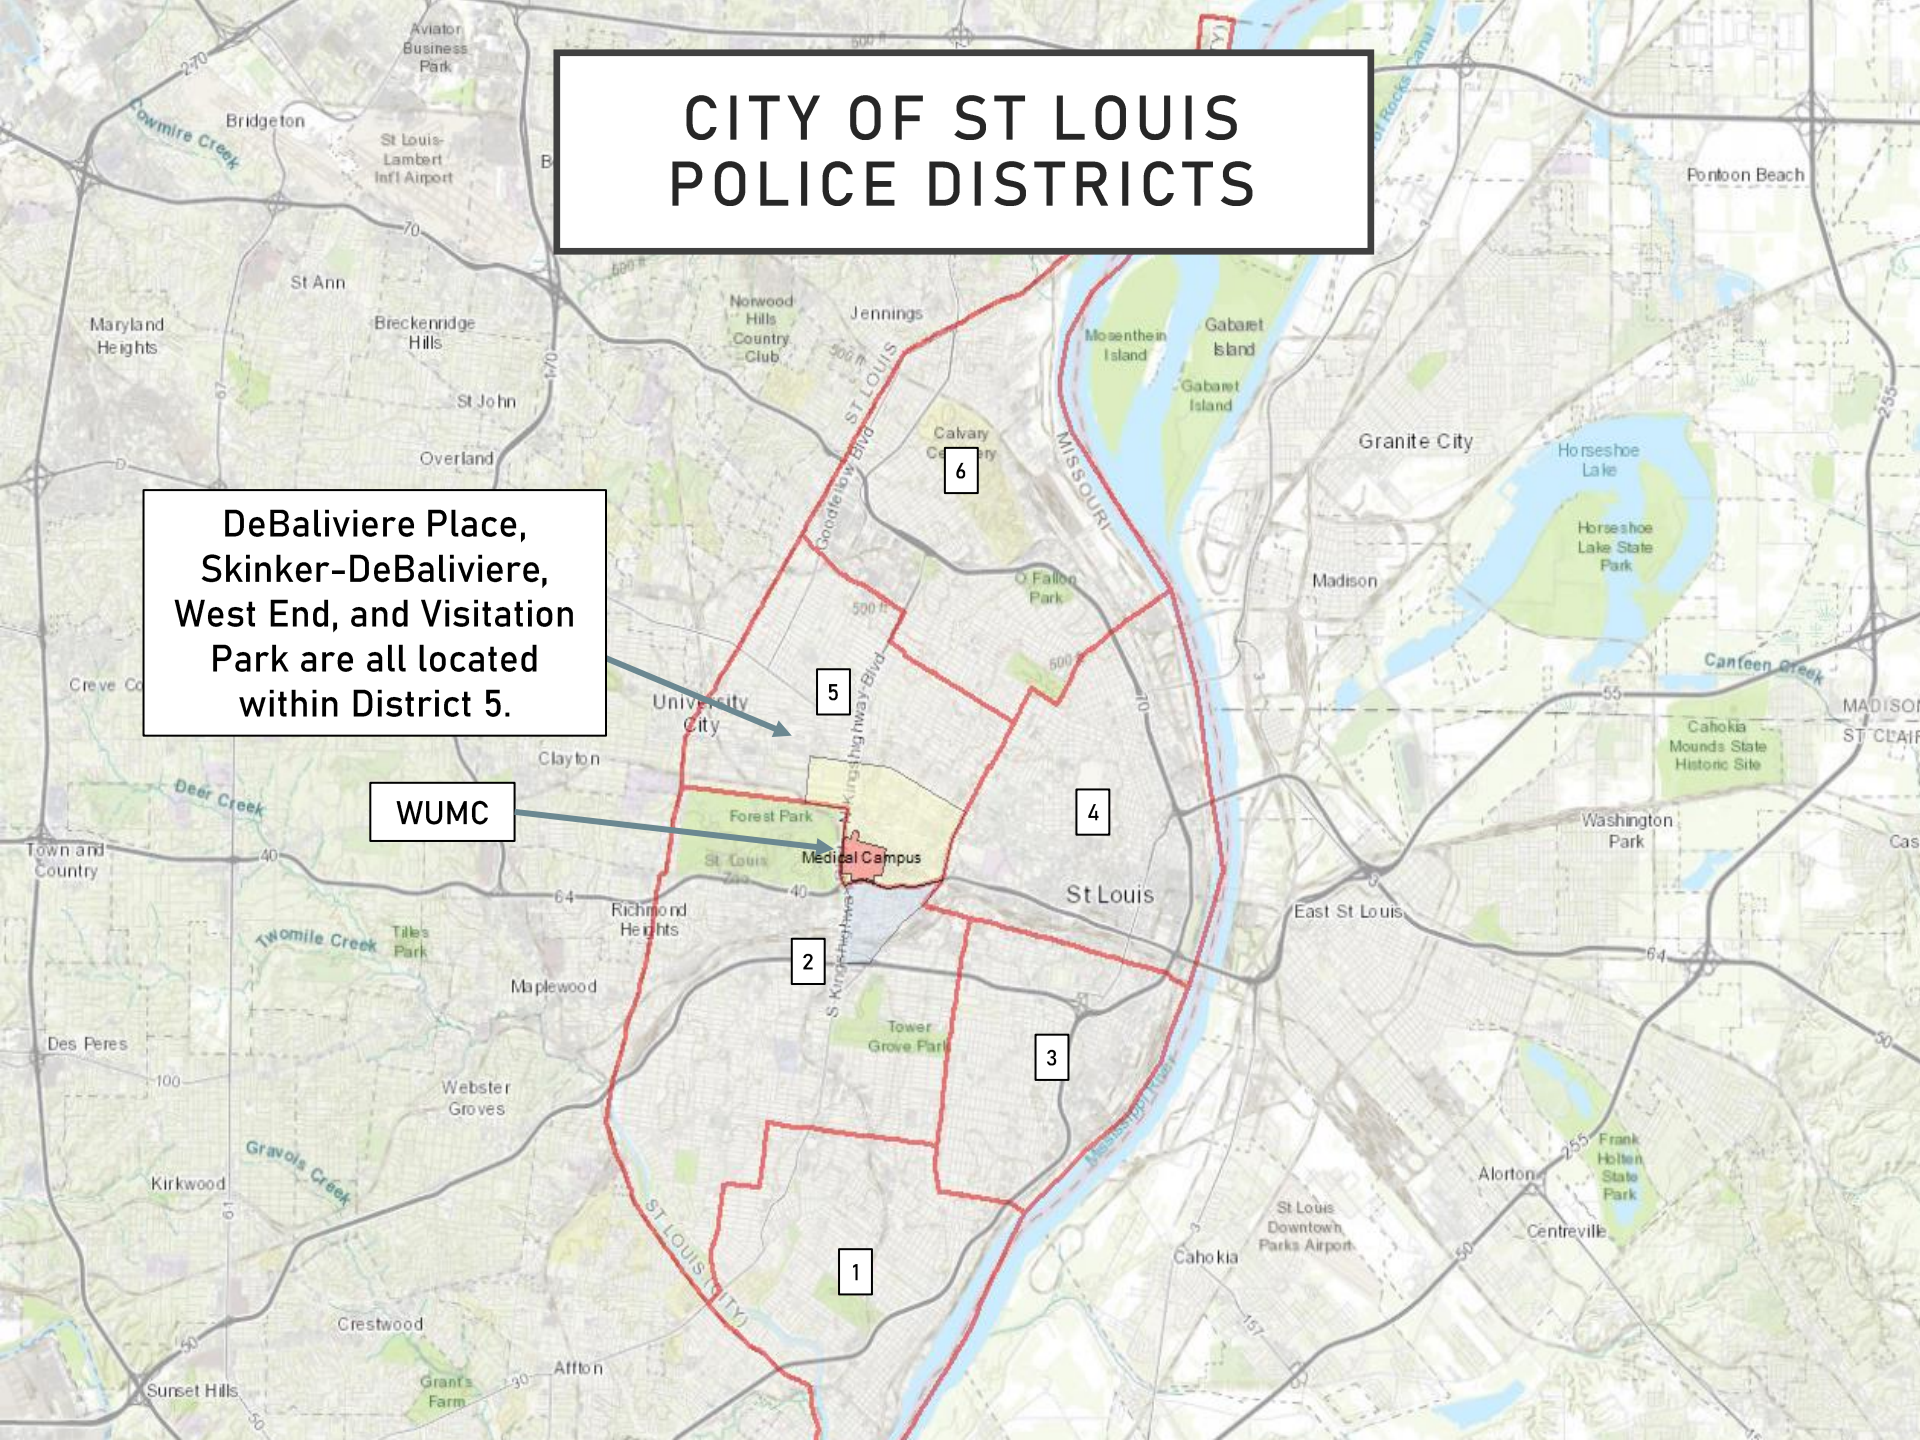

April 2026
Monthly Crime Report

**DEBALIVIERE PLACE
SKINKER-DEBALIVIERE
WEST END
VISITATION PARK**

Washington University Medical Center

CITY OF ST LOUIS POLICE DISTRICTS

DeBaliviere Place,
Skinker-DeBaliviere,
West End, and Visitation
Park are all located
within District 5.

WUMC

DISTRICT 5 SUMMARY NOTES

There are 15 neighborhoods in District 5.

- Academy
- Central West End
- DeBaliviere Place
- Fountain Park
- Hamilton Heights
- Kingsway East
- Kingsway West
- Lewis Place
- Skinker-DeBaliviere
- The Greater Ville
- The Ville
- Vandeventer
- Visitation Park
- Wells-Goodfellow
- West End

- The **lowest number** of crimes in one neighborhood was 10 in Visitation Park
- The **highest number** of crimes in one neighborhood was 130 in Central West End
- The average number of crimes per neighborhood was 42.9
- The **lowest crime rate** per 100,000 in one neighborhood was 779.8 in Central West End
- The **highest crime rate** per 100,000 in one neighborhood was 2281.1 in Wells Goodfellow
- The overall crime rate in District 5 was 1138.7

NEIGHBORHOODS VS CITY CRIME RATE OVER THE PAST YEAR

**DEBALIVIERE PLACE
NEIGHBORHOOD DETAIL**

DEBALIVIERE PLACE SUMMARY NOTES

- **29 total crimes in April 2026**
 - **Down 44.2%** compared to April 2025 (52 crimes)
 - **7 crimes against persons** in April 2026
 - **Down 46.2%** when compared to April 2025 (13 crimes)
- **79 total crimes so far in 2026**
 - **Down 44.4%** compared to this time in 2025 (142 crimes)
 - **12 crimes against persons** so far in 2026
 - **Down 52.0%** compared to this time in 2025 (25 crimes)
 - **48 crimes against property** so far in 2026
 - **Down 48.9%** compared to this time in 2025 (94 crimes)