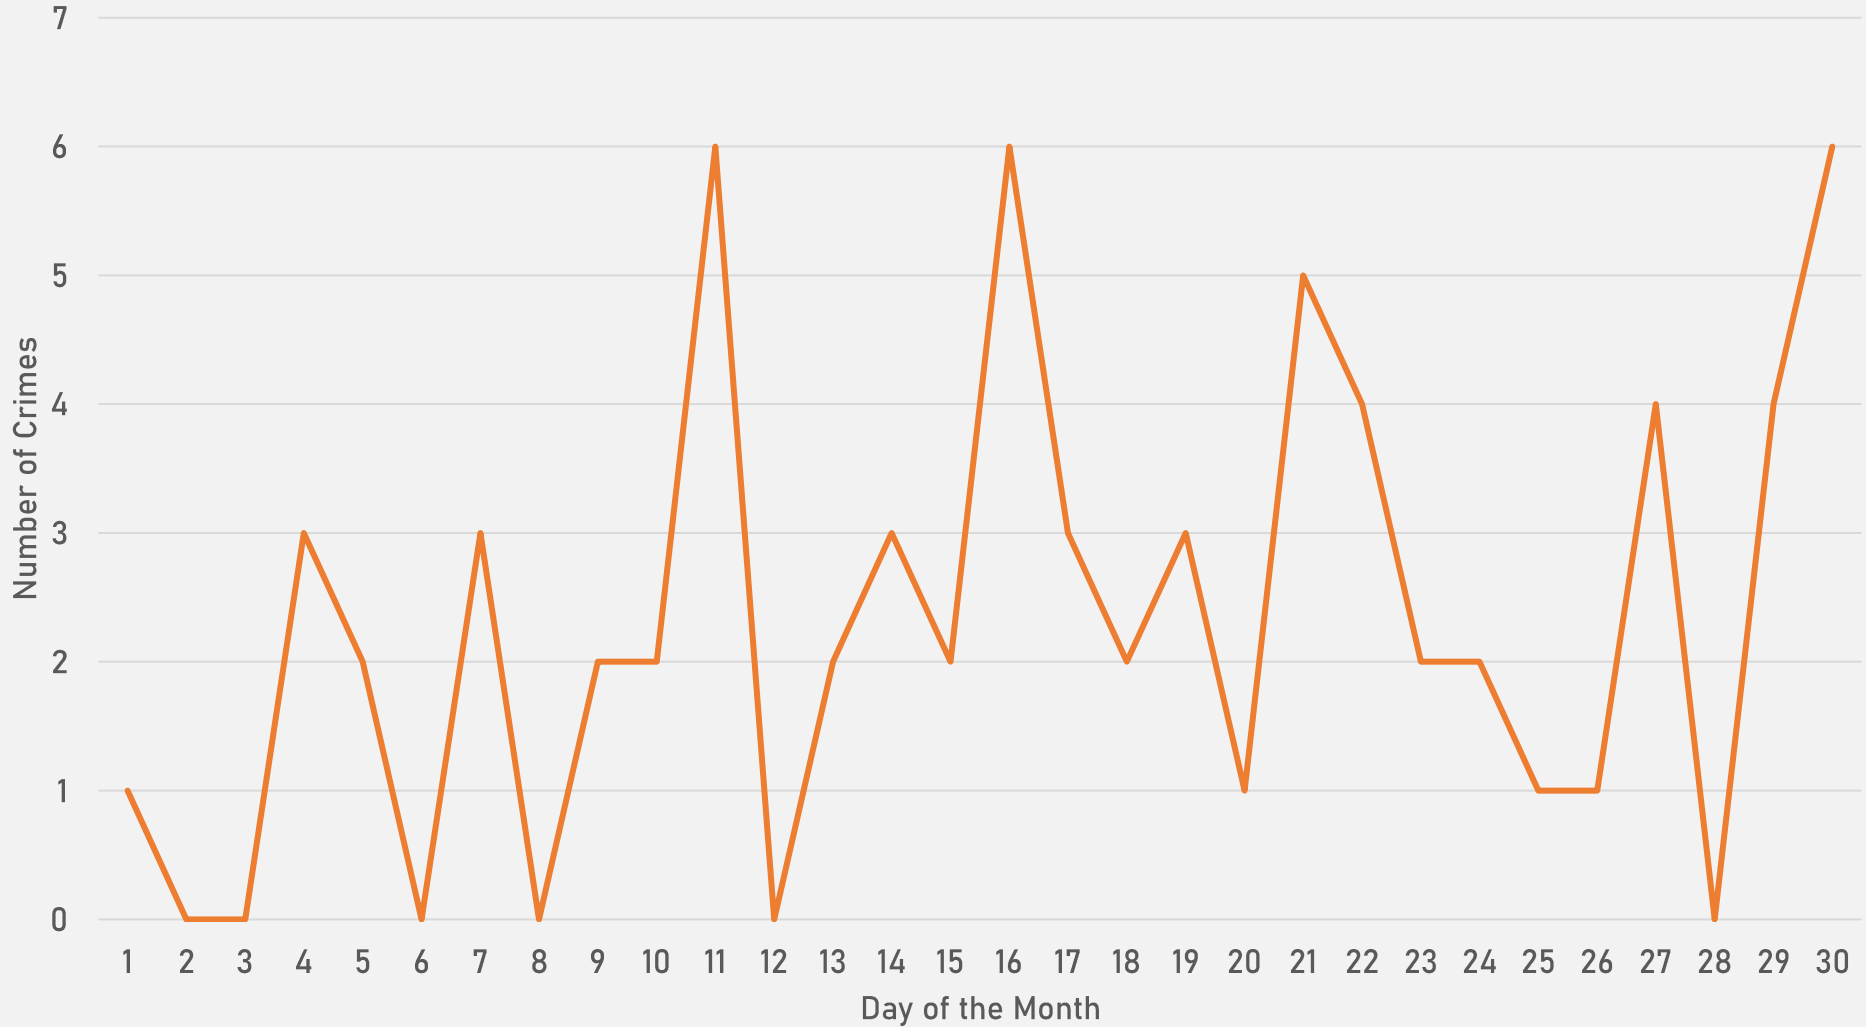

NEIGHBORHOODS VS CITY CRIME RATE OVER THE PAST YEAR

**DEBALIVIERE PLACE
NEIGHBORHOOD DETAIL**

DEBALIVIERE PLACE SUMMARY NOTES

- **29 total crimes in April 2026**
 - **Down 44.2%** compared to April 2025 (52 crimes)
 - **7 crimes against persons** in April 2026
 - **Down 46.2%** when compared to April 2025 (13 crimes)
- **79 total crimes so far in 2026**
 - **Down 44.4%** compared to this time in 2025 (142 crimes)
 - **12 crimes against persons** so far in 2026
 - **Down 52.0%** compared to this time in 2025 (25 crimes)
 - **48 crimes against property** so far in 2026
 - **Down 48.9%** compared to this time in 2025 (94 crimes)

WEST END 2025 VS 2026

WEST END CRIMES BY DAY OF THE WEEK

WEST END CRIMES BY TIME OF DAY

63% - Daytime (8AM-8PM)
37% - Nighttime (8PM-8AM)

WEST END CRIMES BY DAY OF THE MONTH

**VISITATION PARK
NEIGHBORHOOD DETAIL**

VISITATION PARK SUMMARY NOTES

- **10 total crimes in April 2026**

- **Up 66.7%** compared to April 2025 (6 crimes)
- **3 crimes against persons** in April 2026
 - **Up 50.0%** compared to April 2025 (2 crimes)

- **30 total crimes so far in 2026**

- **Up 3.4%** compared to this time in 2025 (29 crimes)
- **5 crimes against persons** so far in 2026
 - **Down 58.3%** compared to this time in 2025 (12 crimes)
- **18 crimes against property** so far in 2026
 - **Up 38.5%** compared to this time in 2025 (13 crimes)