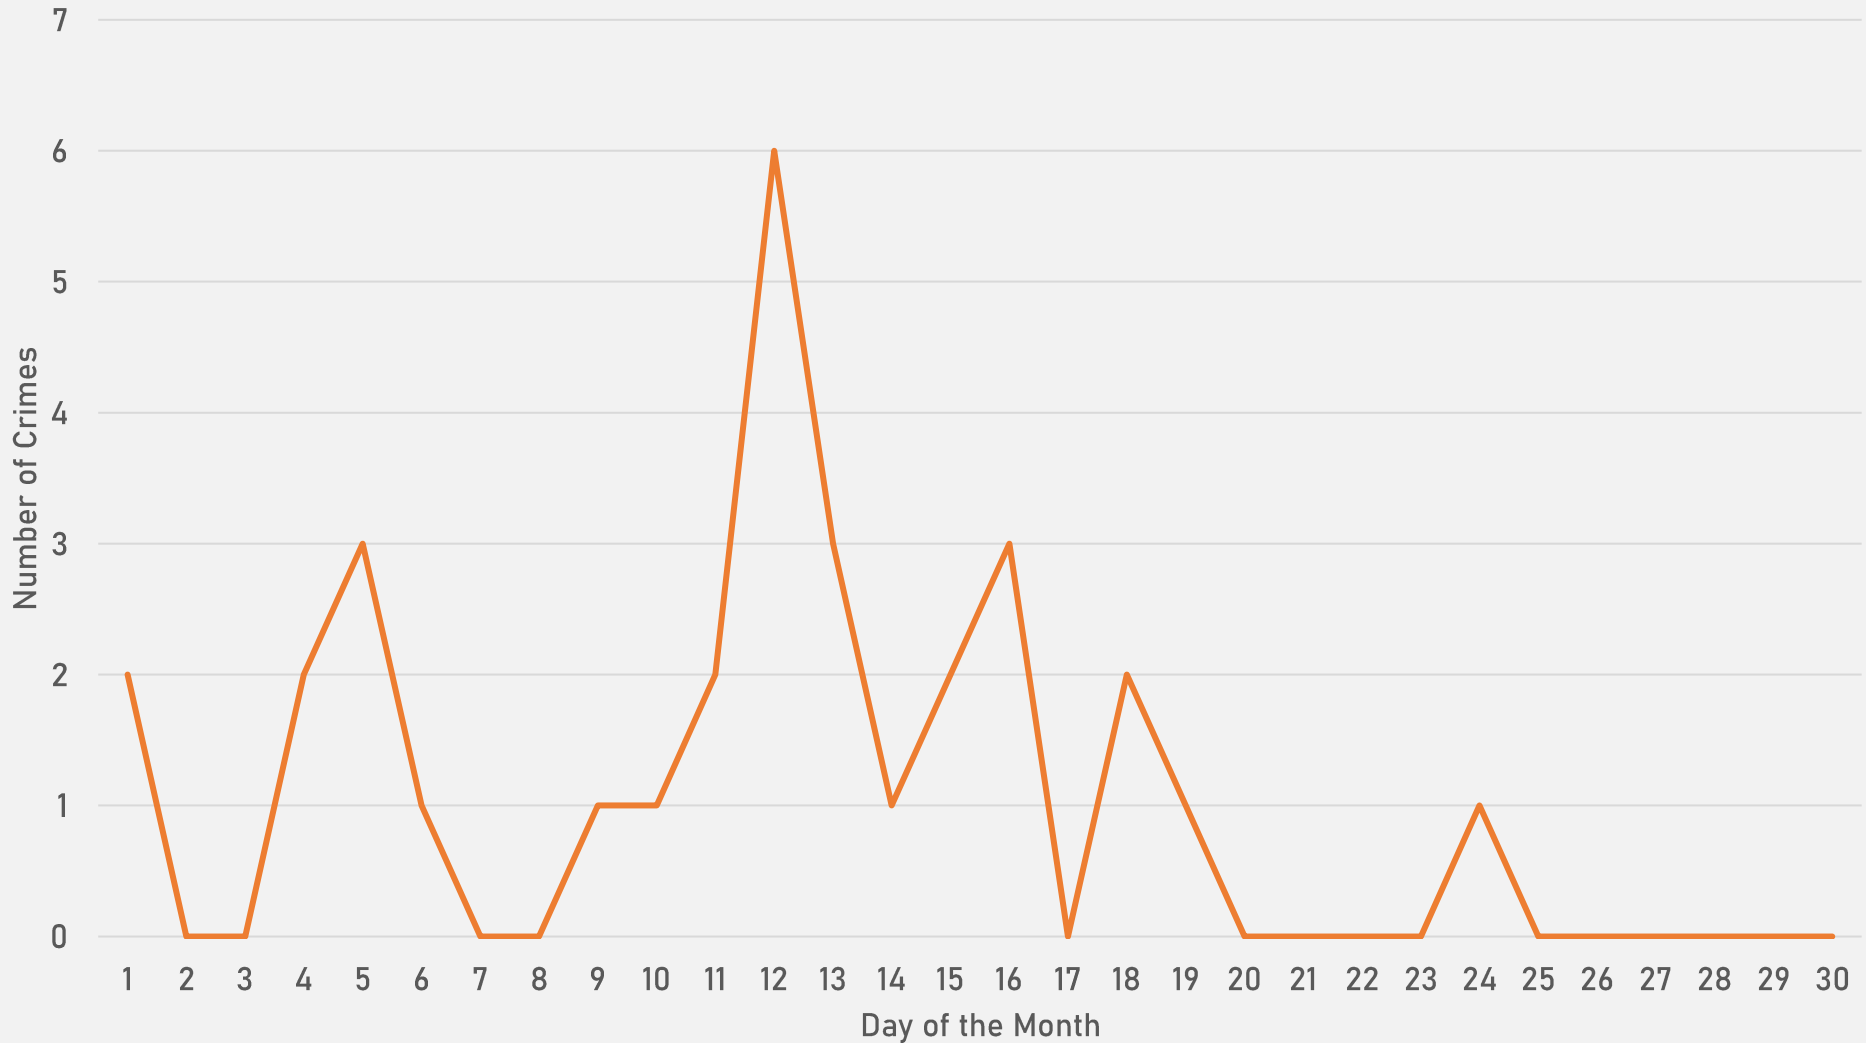

NEIGHBORHOODS VS CITY CRIME RATE OVER THE PAST YEAR

**DEBALIVIERE PLACE
NEIGHBORHOOD DETAIL**

DEBALIVIERE PLACE SUMMARY NOTES

- **29 total crimes in April 2026**
 - **Down 44.2%** compared to April 2025 (52 crimes)
 - **7 crimes against persons** in April 2026
 - **Down 46.2%** when compared to April 2025 (13 crimes)
- **79 total crimes so far in 2026**
 - **Down 44.4%** compared to this time in 2025 (142 crimes)
 - **12 crimes against persons** so far in 2026
 - **Down 52.0%** compared to this time in 2025 (25 crimes)
 - **48 crimes against property** so far in 2026
 - **Down 48.9%** compared to this time in 2025 (94 crimes)

DEBALIVIERE PLACE 2025 VS 2026

DEBALIVIERE PLACE CRIMES BY DAY OF THE WEEK

DEBALIVIERE PLACE CRIMES BY TIME OF DAY

42% - Daytime (8AM-8PM)

58% - Nighttime (8PM-8AM)

DEBALIVIERE PLACE CRIMES BY DAY OF THE MONTH

**SKINKER-DEBALIVIERE
NEIGHBORHOOD DETAIL**

SKINKER-DEBALIVIERE SUMMARY NOTES

- **34 total crimes in April 2026**
 - No change compared to April 2025 (34 crimes)
 - **2 crimes against persons in April 2026**
 - **Down 33.3%** compared to April 2025 (3 crimes)
- **86 total crimes so far in 2026**
 - **Up 10.3%** compared to this time in 2025 (78 crimes)
 - **10 crimes against persons so far in 2026**
 - No change compared to this time in 2025 (10 crimes)
 - **56 crimes against property so far in 2026**
 - **Up 36.6%** compared to this time in 2025 (41 crimes)