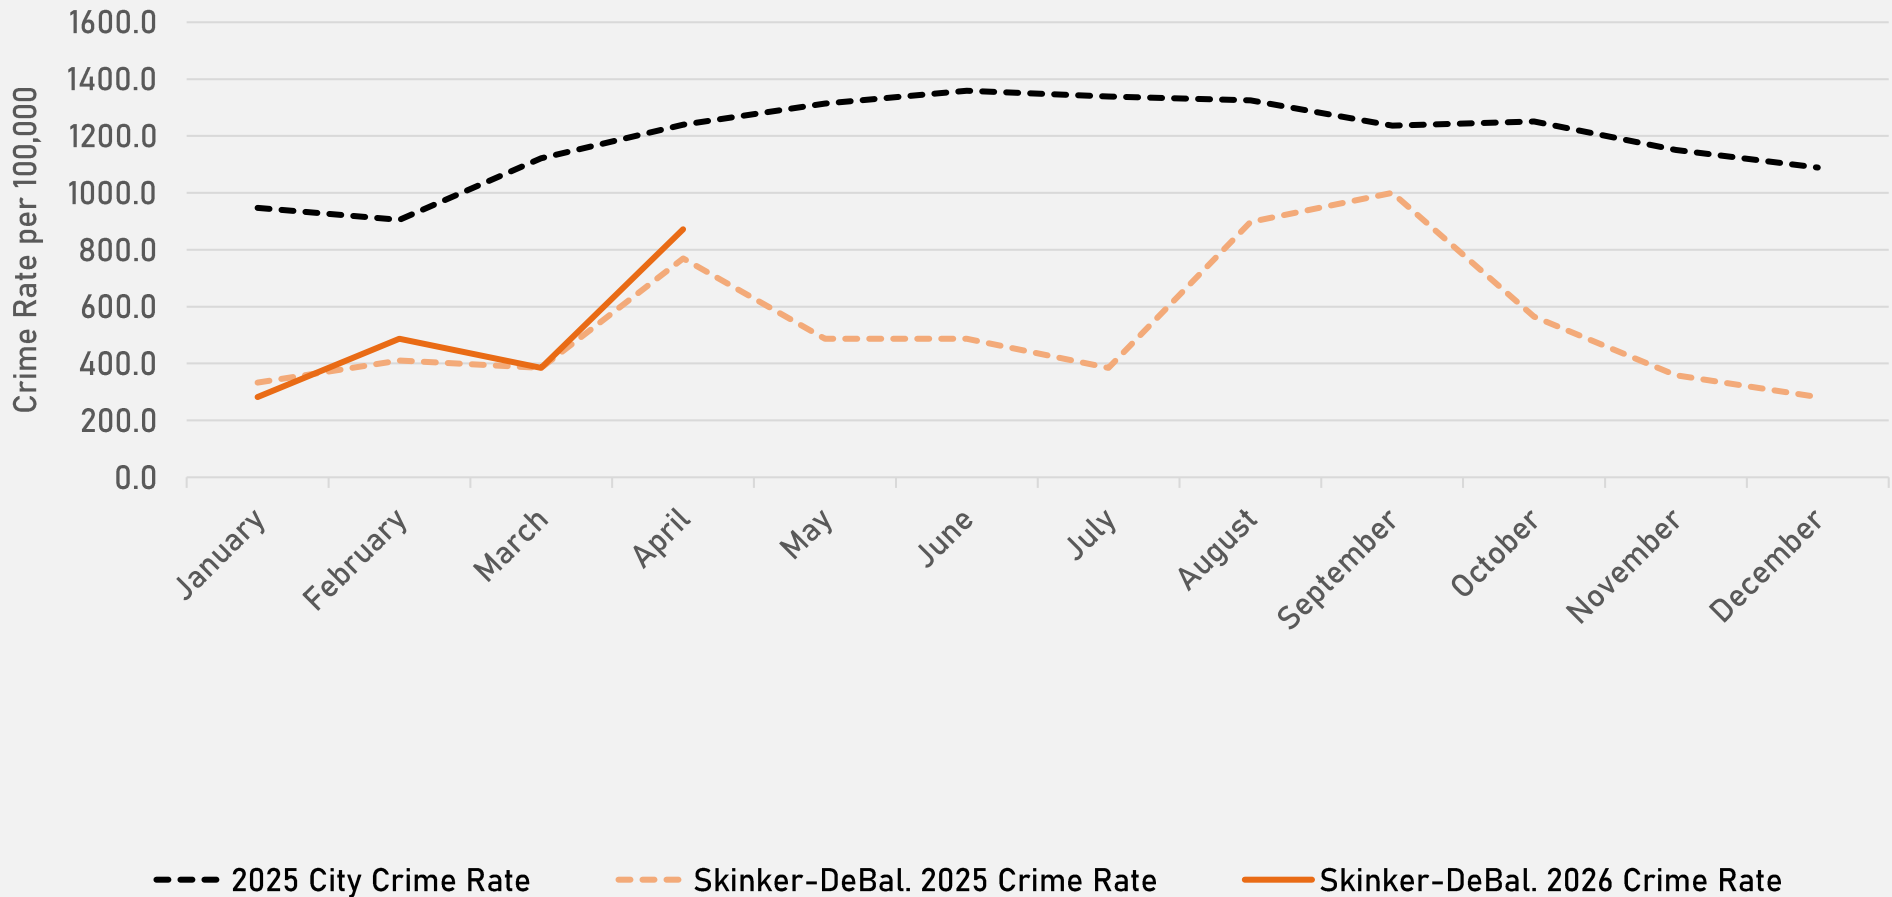

DEBALIVIERE PLACE 2025 VS 2026

DEBALIVIERE PLACE CRIMES BY DAY OF THE WEEK

DEBALIVIERE PLACE CRIMES BY TIME OF DAY

42% - Daytime (8AM-8PM)

58% - Nighttime (8PM-8AM)

DEBALIVIERE PLACE CRIMES BY DAY OF THE MONTH

**SKINKER-DEBALIVIERE
NEIGHBORHOOD DETAIL**

SKINKER-DEBALIVIERE SUMMARY NOTES

- **34 total crimes in April 2026**
 - No change compared to April 2025 (34 crimes)
 - **2 crimes against persons in April 2026**
 - **Down 33.3%** compared to April 2025 (3 crimes)
- **86 total crimes so far in 2026**
 - **Up 10.3%** compared to this time in 2025 (78 crimes)
 - **10 crimes against persons so far in 2026**
 - No change compared to this time in 2025 (10 crimes)
 - **56 crimes against property so far in 2026**
 - **Up 36.6%** compared to this time in 2025 (41 crimes)

SKINKER-DEBALIVIERE YEAR TO YEAR COMPARISON

2025

Crimes	Jan	Feb	Mar	Apr	May	Jun	Jul	Aug	Sep	Oct	Nov	Dec	Total
Aggravated Assault	0	0	0	0	0	1	1	0	0	0	0	0	2
Arson	0	0	0	0	0	0	0	0	0	0	0	0	0
Burglary	0	1	0	0	1	0	4	1	2	3	1	1	14
Homicide	0	0	0	0	0	0	0	1	0	0	0	0	1
Larceny	5	3	3	7	6	8	4	11	12	2	3	2	66
Motor Vehicle Theft	1	1	1	4	0	1	2	5	5	5	1	0	26
Robbery	0	0	0	1	1	1	0	0	0	2	0	0	5
Total	6	5	4	12	8	11	11	18	19	12	5	3	114

SKINKER-DEBALIVIERE 2025 VS 2026

SKINKER-DEBALIVIERE CRIMES BY DAY OF THE WEEK

SKINKER-DEBALIVIERE CRIMES BY TIME OF DAY

47% - Daytime (8AM-8PM)

53% - Nighttime (8PM-8AM)

SKINKER-DEBALIVIERE CRIMES BY DAY OF THE MONTH