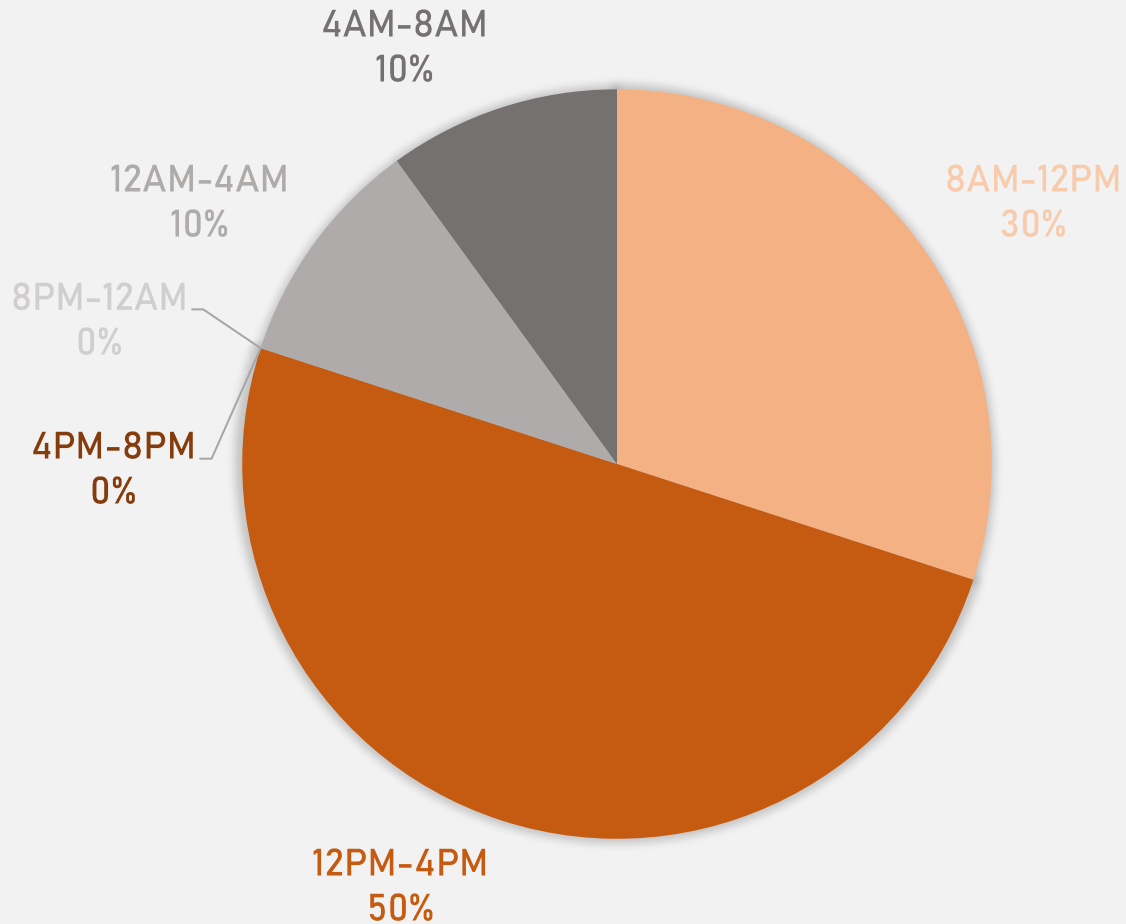

SKINKER-DEBALIVIERE 2025 VS 2026

SKINKER-DEBALIVIERE CRIMES BY DAY OF THE WEEK

SKINKER-DEBALIVIERE CRIMES BY TIME OF DAY

47% - Daytime (8AM-8PM)

53% - Nighttime (8PM-8AM)

SKINKER-DEBALIVIERE CRIMES BY DAY OF THE MONTH

- **30 total crimes so far in 2026**

- **Up 3.4%** compared to this time in 2025 (29 crimes)
- **5 crimes against persons** so far in 2026
 - **Down 58.3%** compared to this time in 2025 (12 crimes)
- **18 crimes against property** so far in 2026
 - **Up 38.5%** compared to this time in 2025 (13 crimes)

2026

Crimes	Jan	Feb	Mar	Apr	May	Jun	Jul	Aug	Sep	Oct	Nov	Dec	Total
Aggravated Assault	0	0	0	0									0
Arson	0	0	0	0									0
Burglary	0	0	0	0									0
Homicide	0	0	0	0									0
Larceny	2	0	3	1									6
Motor Vehicle Theft	1	1	0	2									4
Robbery	0	0	0	0									0
Total	3	1	3	3									10

VISITATION PARK 2025 VS 2026

VISITATION PARK CRIMES BY DAY OF THE WEEK

VISITATION PARK CRIMES BY TIME OF DAY

80% - Daytime (8AM-8PM)

20% - Nighttime (8PM-8AM)

VISITATION PARK CRIMES BY DAY OF THE MONTH