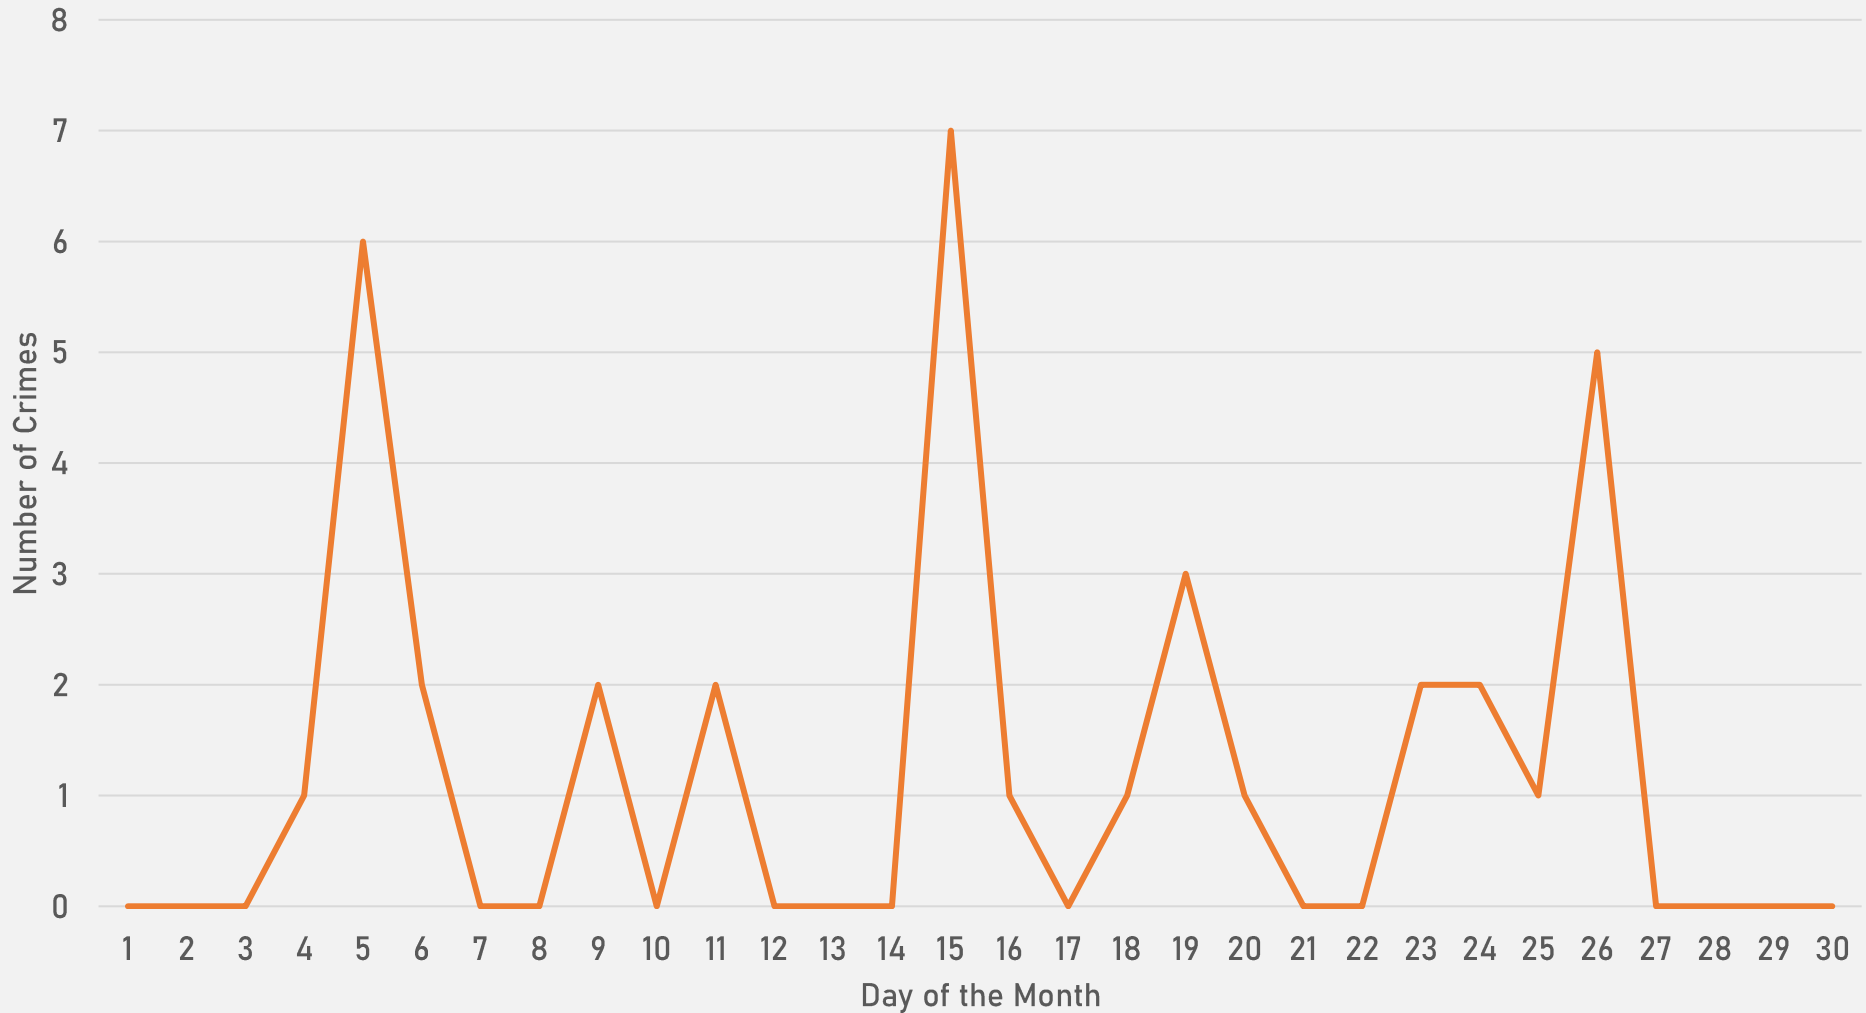

NEIGHBORHOODS VS CITY CRIME RATE OVER THE PAST YEAR

**DEBALIVIERE PLACE
NEIGHBORHOOD DETAIL**

DEBALIVIERE PLACE SUMMARY NOTES

- **29 total crimes in April 2026**
 - **Down 44.2%** compared to April 2025 (52 crimes)
 - **7 crimes against persons** in April 2026
 - **Down 46.2%** when compared to April 2025 (13 crimes)
- **79 total crimes so far in 2026**
 - **Down 44.4%** compared to this time in 2025 (142 crimes)
 - **12 crimes against persons** so far in 2026
 - **Down 52.0%** compared to this time in 2025 (25 crimes)
 - **48 crimes against property** so far in 2026
 - **Down 48.9%** compared to this time in 2025 (94 crimes)

**SKINKER-DEBALIVIERE
NEIGHBORHOOD DETAIL**

SKINKER-DEBALIVIERE SUMMARY NOTES

- **34 total crimes in April 2026**
 - No change compared to April 2025 (34 crimes)
 - **2 crimes against persons in April 2026**
 - **Down 33.3%** compared to April 2025 (3 crimes)
- **86 total crimes so far in 2026**
 - **Up 10.3%** compared to this time in 2025 (78 crimes)
 - **10 crimes against persons so far in 2026**
 - No change compared to this time in 2025 (10 crimes)
 - **56 crimes against property so far in 2026**
 - **Up 36.6%** compared to this time in 2025 (41 crimes)

SKINKER-DEBALIVIERE 2025 VS 2026

SKINKER-DEBALIVIERE CRIMES BY DAY OF THE WEEK

SKINKER-DEBALIVIERE CRIMES BY TIME OF DAY

47% - Daytime (8AM-8PM)

53% - Nighttime (8PM-8AM)

SKINKER-DEBALIVIERE CRIMES BY DAY OF THE MONTH

**WEST END
NEIGHBORHOOD DETAIL**

WEST END SUMMARY NOTES

- **70 total crimes in April 2026**
 - **Down 14.6%** compared to April 2025 (82 crimes)
 - **24 crimes against persons** in April 2026
 - **Up 26.3%** compared to April 2025 (19 crimes)
- **232 total crimes so far in 2026**
 - **Down 1.7%** compared to this time in 2025 (236 crimes)
 - **44 crimes against persons** so far in 2026
 - **Down 17.0%** compared to this time in 2025 (53 crimes)
 - **125 crimes against property** so far in 2026
 - **Down 6.7%** compared to this time in 2025 (134 crimes)