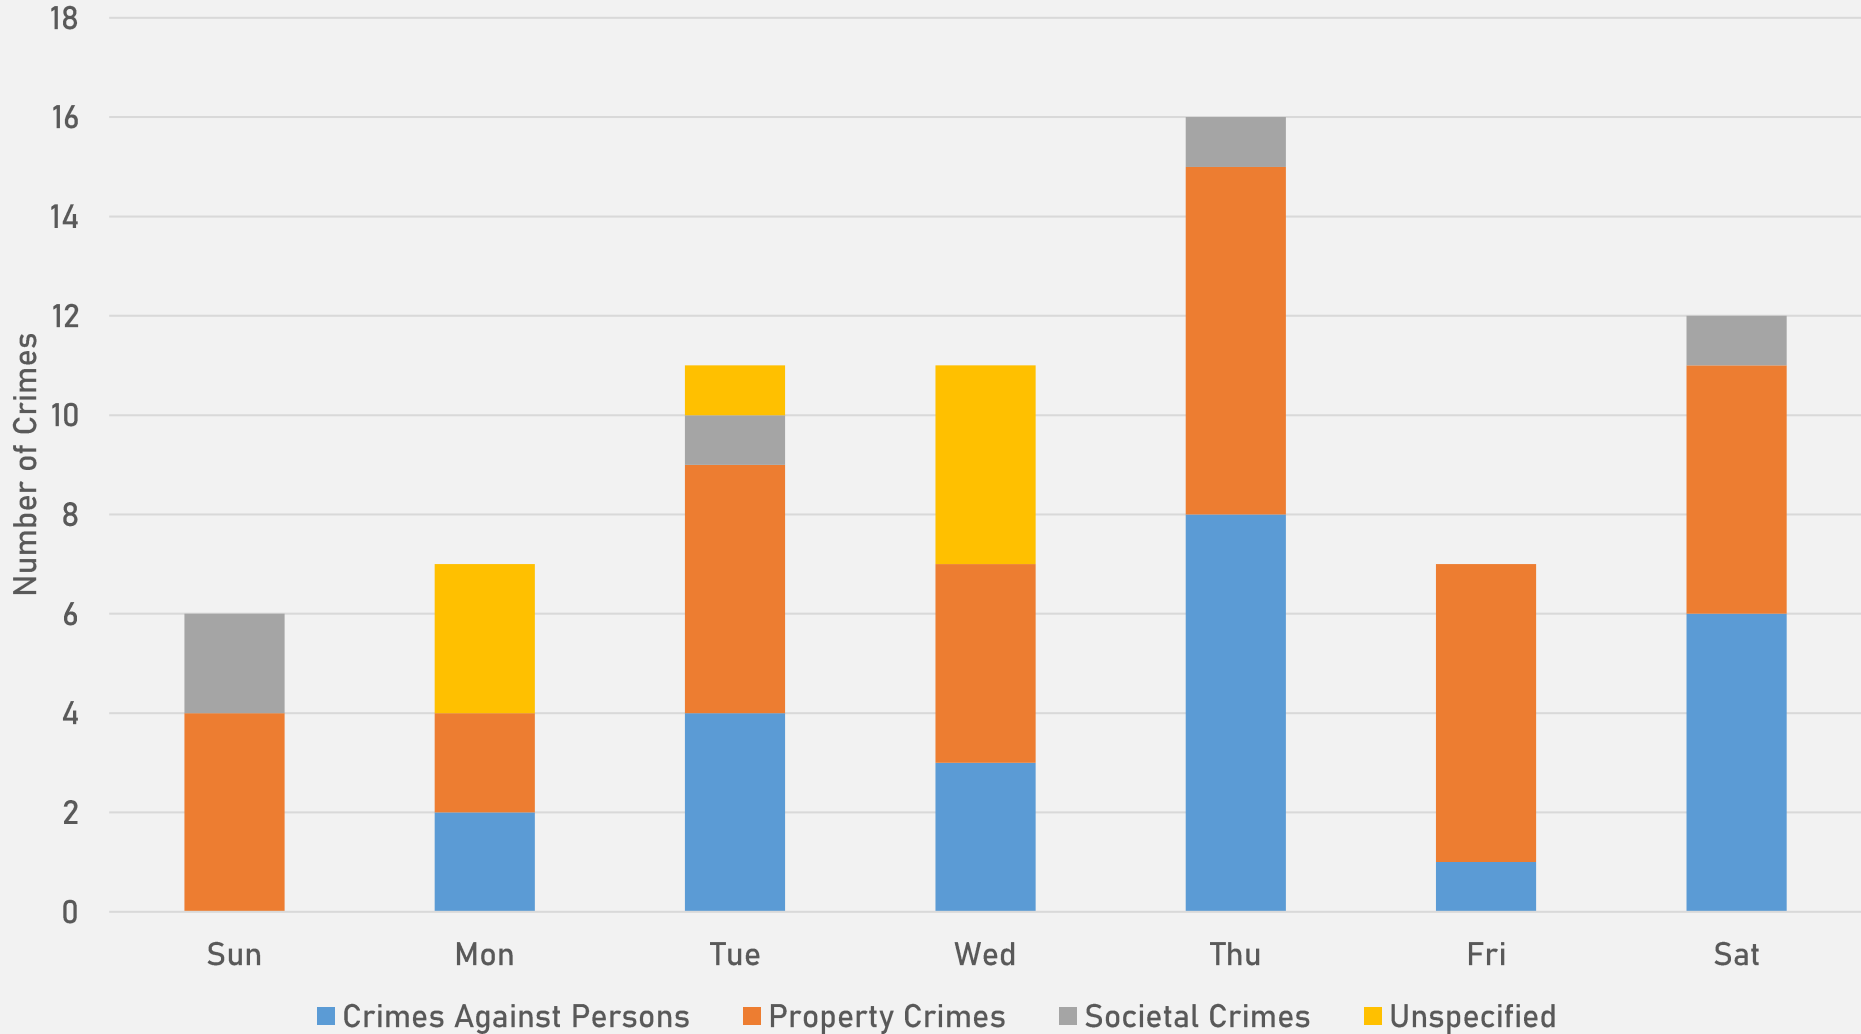

WEST END CRIMES BY DAY OF THE WEEK