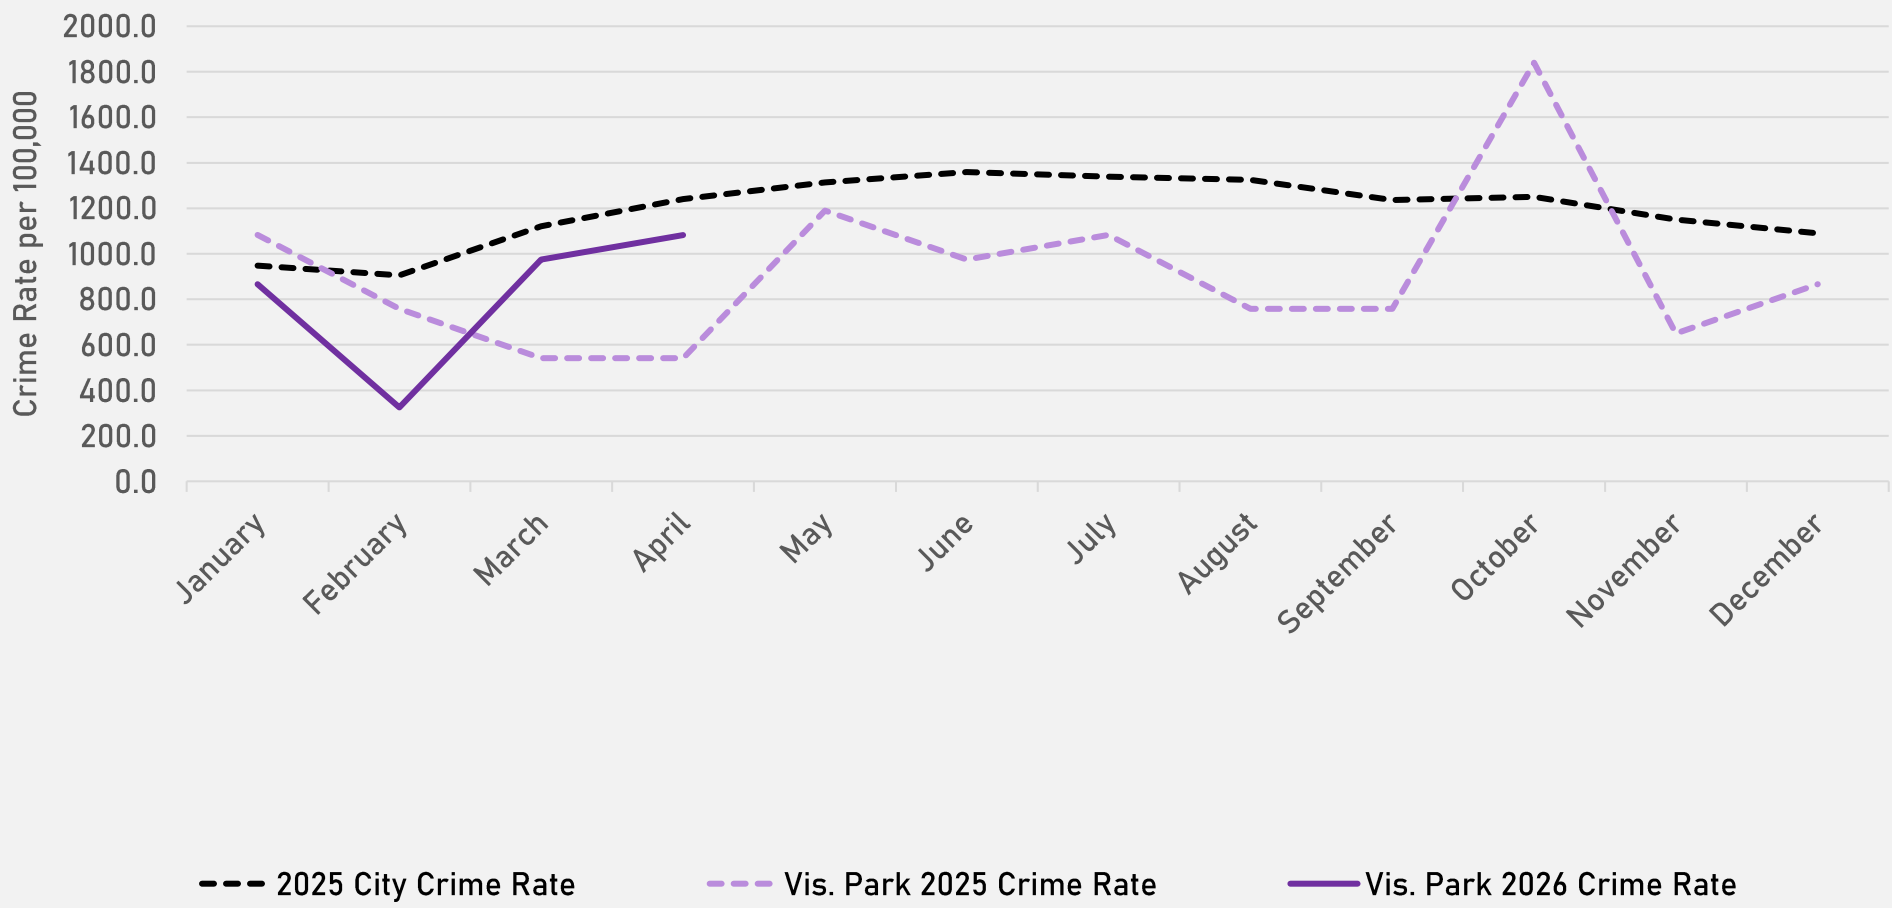

NEIGHBORHOODS VS CITY CRIME RATE OVER THE PAST YEAR

**DEBALIVIERE PLACE
NEIGHBORHOOD DETAIL**

DEBALIVIERE PLACE SUMMARY NOTES

- **29 total crimes in April 2026**
 - **Down 44.2%** compared to April 2025 (52 crimes)
 - **7 crimes against persons** in April 2026
 - **Down 46.2%** when compared to April 2025 (13 crimes)
- **79 total crimes so far in 2026**
 - **Down 44.4%** compared to this time in 2025 (142 crimes)
 - **12 crimes against persons** so far in 2026
 - **Down 52.0%** compared to this time in 2025 (25 crimes)
 - **48 crimes against property** so far in 2026
 - **Down 48.9%** compared to this time in 2025 (94 crimes)

- **30 total crimes so far in 2026**

- **Up 3.4%** compared to this time in 2025 (29 crimes)
- **5 crimes against persons** so far in 2026
 - **Down 58.3%** compared to this time in 2025 (12 crimes)
- **18 crimes against property** so far in 2026
 - **Up 38.5%** compared to this time in 2025 (13 crimes)

VISITATION PARK YEAR TO YEAR COMPARISON

2025

Crimes	Jan	Feb	Mar	Apr	May	Jun	Jul	Aug	Sep	Oct	Nov	Dec	Total
Aggravated Assault	0	0	2	0	0	0	1	1	0	2	0	0	6
Arson	0	0	0	0	0	0	0	0	0	0	0	0	0
Burglary	1	0	0	0	2	1	1	2	1	1	1	1	11
Homicide	0	0	0	0	0	0	0	0	0	0	0	0	0
Larceny	3	2	2	1	2	2	2	1	0	0	0	3	18
Motor Vehicle Theft	0	0	1	0	0	1	0	0	1	2	0	0	5
Robbery	0	0	0	0	0	0	1	0	0	0	0	1	5
Total	4	2	5	1	4	4	5	4	2	5	1	5	45

VISITATION PARK 2025 VS 2026

VISITATION PARK CRIMES BY DAY OF THE WEEK

VISITATION PARK CRIMES BY TIME OF DAY

80% - Daytime (8AM-8PM)

20% - Nighttime (8PM-8AM)

VISITATION PARK CRIMES BY DAY OF THE MONTH