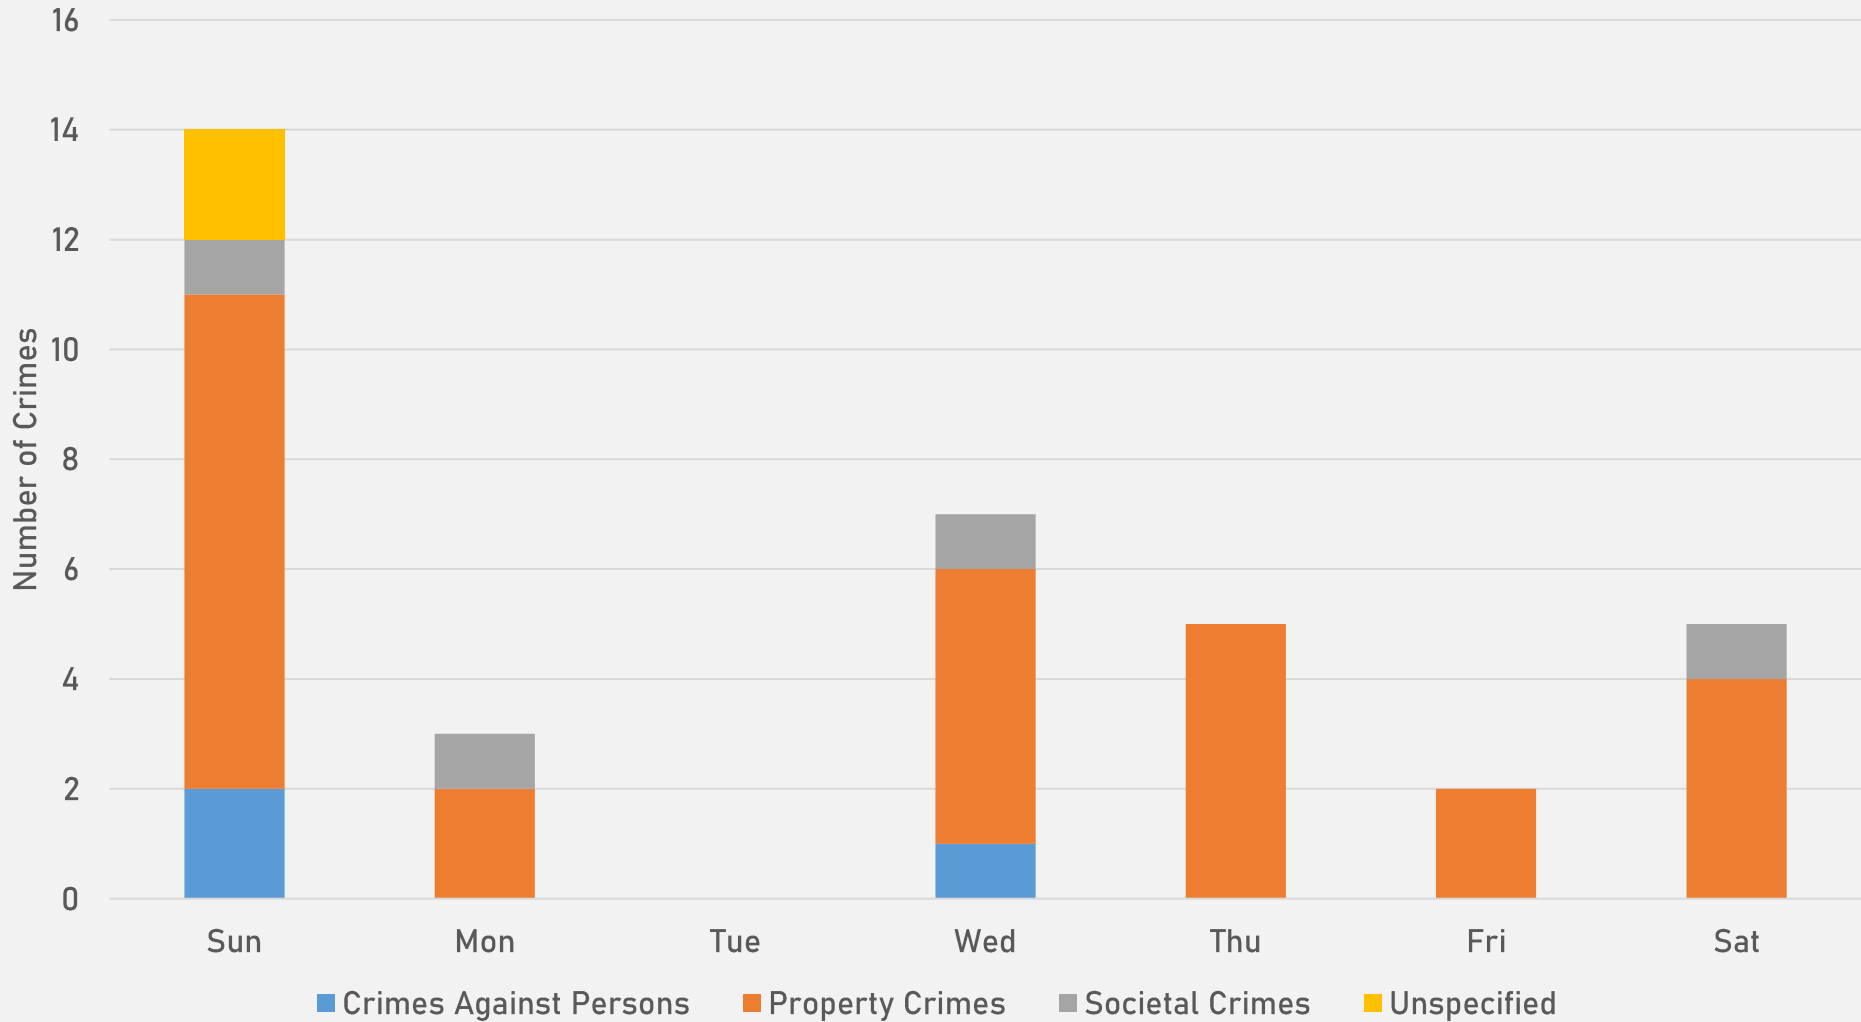

DEBALIVIERE PLACE 2025 VS 2026

DEBALIVIERE PLACE CRIMES BY DAY OF THE WEEK

DEBALIVIERE PLACE CRIMES BY TIME OF DAY

42% - Daytime (8AM-8PM)

58% - Nighttime (8PM-8AM)

DEBALIVIERE PLACE CRIMES BY DAY OF THE MONTH

**SKINKER-DEBALIVIERE
NEIGHBORHOOD DETAIL**

SKINKER-DEBALIVIERE SUMMARY NOTES

- **34 total crimes in April 2026**
 - No change compared to April 2025 (34 crimes)
 - **2 crimes against persons in April 2026**
 - **Down 33.3%** compared to April 2025 (3 crimes)
- **86 total crimes so far in 2026**
 - **Up 10.3%** compared to this time in 2025 (78 crimes)
 - **10 crimes against persons so far in 2026**
 - No change compared to this time in 2025 (10 crimes)
 - **56 crimes against property so far in 2026**
 - **Up 36.6%** compared to this time in 2025 (41 crimes)

SKINKER-DEBALIVIERE YEAR TO YEAR COMPARISON

2025

Crimes	Jan	Feb	Mar	Apr	May	Jun	Jul	Aug	Sep	Oct	Nov	Dec	Total
Aggravated Assault	0	0	0	0	0	1	1	0	0	0	0	0	2
Arson	0	0	0	0	0	0	0	0	0	0	0	0	0
Burglary	0	1	0	0	1	0	4	1	2	3	1	1	14
Homicide	0	0	0	0	0	0	0	1	0	0	0	0	1
Larceny	5	3	3	7	6	8	4	11	12	2	3	2	66
Motor Vehicle Theft	1	1	1	4	0	1	2	5	5	5	1	0	26
Robbery	0	0	0	1	1	1	0	0	0	2	0	0	5
Total	6	5	4	12	8	11	11	18	19	12	5	3	114

SKINKER-DEBALIVIERE 2025 VS 2026

SKINKER-DEBALIVIERE CRIMES BY DAY OF THE WEEK

SKINKER-DEBALIVIERE CRIMES BY TIME OF DAY

47% - Daytime (8AM-8PM)

53% - Nighttime (8PM-8AM)

SKINKER-DEBALIVIERE CRIMES BY DAY OF THE MONTH