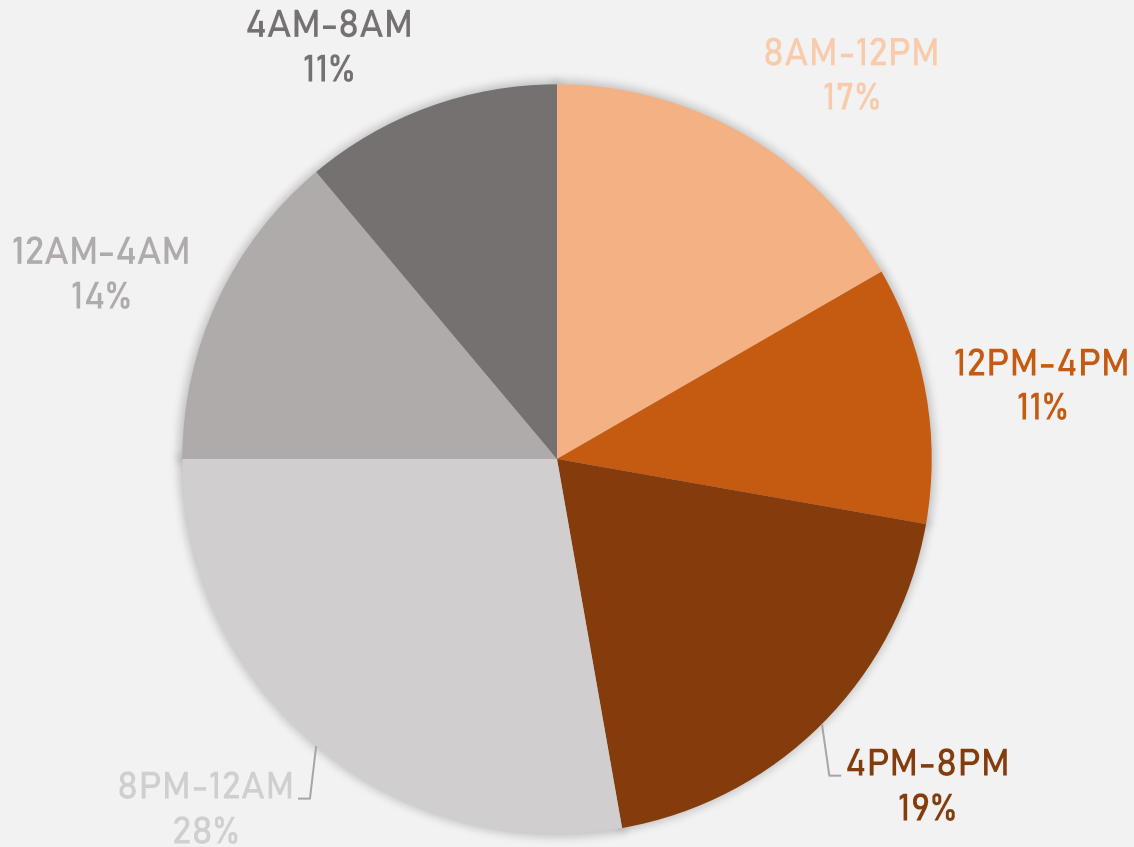

DEBALIVIERE PLACE 2025 VS 2026

DEBALIVIERE PLACE CRIMES BY DAY OF THE WEEK

DEBALIVIERE PLACE CRIMES BY TIME OF DAY

42% - Daytime (8AM-8PM)

58% - Nighttime (8PM-8AM)

DEBALIVIERE PLACE CRIMES BY DAY OF THE MONTH

**SKINKER-DEBALIVIERE
NEIGHBORHOOD DETAIL**

SKINKER-DEBALIVIERE SUMMARY NOTES

- **34 total crimes in April 2026**
 - No change compared to April 2025 (34 crimes)
 - **2 crimes against persons in April 2026**
 - **Down 33.3%** compared to April 2025 (3 crimes)
- **86 total crimes so far in 2026**
 - **Up 10.3%** compared to this time in 2025 (78 crimes)
 - **10 crimes against persons so far in 2026**
 - No change compared to this time in 2025 (10 crimes)
 - **56 crimes against property so far in 2026**
 - **Up 36.6%** compared to this time in 2025 (41 crimes)

2026

Crimes	Jan	Feb	Mar	Apr	May	Jun	Jul	Aug	Sep	Oct	Nov	Dec	Total
Aggravated Assault	0	1	0	0									1
Arson	0	0	0	0									0
Burglary	2	2	0	3									7
Homicide	0	1	0	0									1
Larceny	2	4	4	5									15
Motor Vehicle Theft	0	1	3	3									7
Robbery	0	0	0	1									1
Total	4	9	7	13									33

SKINKER-DEBALIVIERE 2025 VS 2026

SKINKER-DEBALIVIERE CRIMES BY DAY OF THE WEEK

SKINKER-DEBALIVIERE CRIMES BY TIME OF DAY

47% - Daytime (8AM-8PM)

53% - Nighttime (8PM-8AM)

SKINKER-DEBALIVIERE CRIMES BY DAY OF THE MONTH