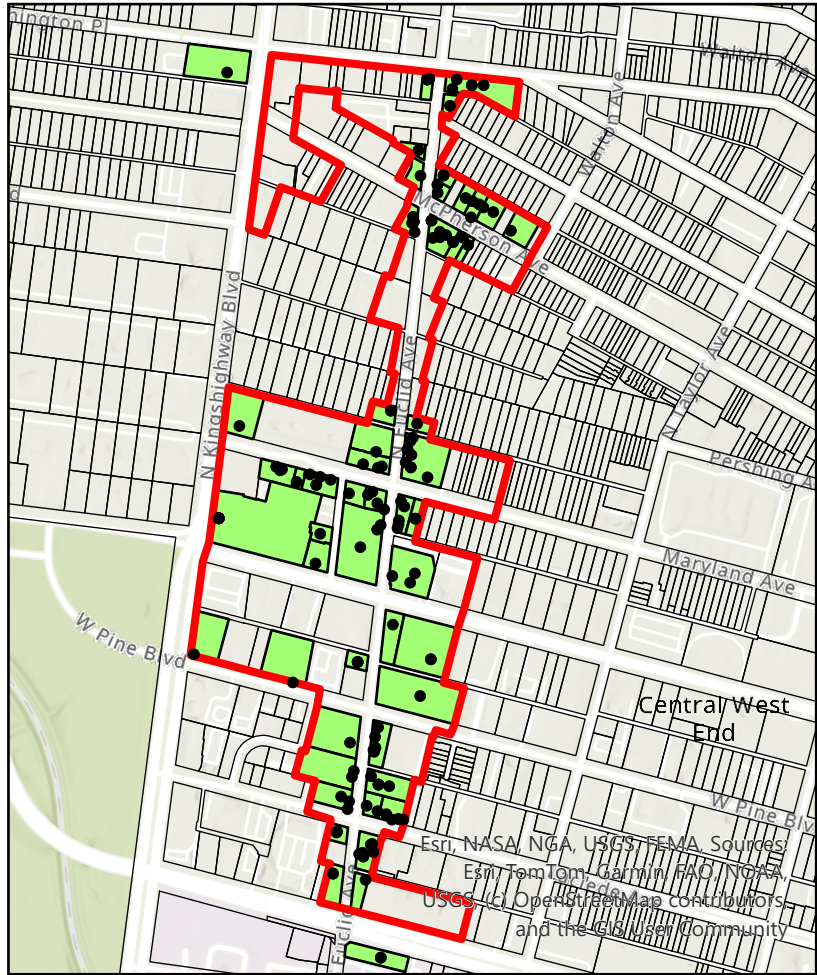

Open Businesses Along the Euclid Corridor (January, 2026)

Legend

- Open Businesses
- Open Business Parcels
- ▭ Euclid Corridor

- | | | | |
|-----------------------------------|---------------------------|--------------------------|--------------------------|
| AC Hotel | HiTea | Rasai | Wildflower Saloon |
| Applebees | Hot Box Cookies | Red Brick Properties | Wolfgang's Pet Stop |
| Bar Italia | Hotel Indigo by IHG | Rosie's Place | World Chess Hall of Fame |
| Barrett Barrera | Houska Gallery | Rush Bowls | Xanadu Salon |
| Bel Air Social | Insomnia Cookies | Rushmore Boutique | Yellowbelly |
| Bella Bridesmaids | Integration Station | Saigon Café | |
| Bonobos | Jeni's Splendid Ice Cream | Savvy Bridal | |
| Brass Bar | Jimmy John's | Session Taco | |
| Brasserie by Niche | Kaldi's Coffee | Shake Shack | |
| Brennan's | Kampai Sushi Bar | Square One Gallery | |
| Brilliant Earth | Kayoss Designs | St. Louis Bread Company | |
| Bubble Cup Tea Zone & Ice Cave | Kingside | St. Louis Chess Club | |
| CBD Kratom | Koplar Properties | St. Louis Public Library | |
| CWE Business Improvement District | L Photographie | Stacked STL | |
| Central West End Cleaners | La Petite Spa | Starbucks | |
| Central West End Nails & Spa | Lapez Mod Mex | Straub's | |
| Central West End Yoga | LaserAway | Subway | |
| Centro | Left Bank Books | Suit Supply | |
| Chase Flower Shop | Lemon Spalon | Sushi Koi | |
| Chase Gift Shop | Link | Svoi Patitissere | |
| Chase Park Plaza Cinemas | Lululemon | Taco Twist / Pizza Twist | |
| Chess Club | Main Squeeze | Taste of Lebanon | |
| Clarkson Eyecare | Mainlander | TechArtista | |
| Clementines | Medina Grill | Thai 202 | |
| Club Viva | Midas Barber and Studio | The BBQ Saloon | |
| Cocina Latina | Occasions Boutique | The Cup | |
| Coiffures by Shawn | Orange Theory | The Joint Chiropratic | |
| Commerce Bank ATM | Pagan Wine Bar | The McPherson | |
| Community, Walgreens Pharmacy | Papa Shih | The Pilates Lab | |
| Cutters & Co at The Chase | Pass the Past | The Royal Sonesta | |
| Desigtex | Patty Long Catering | The Silver Lady | |
| DKR Interiors | Paul Mitchell | The Tenderloin Room | |
| Double Tree by Hilton | Pharaohs Donuts | Tikka Tangy | |
| Dressel's | Philip Johnson Salon/Spa | T-Nail Spa | |
| Drips Botanical Elements | Philip Slein Gallery | Treats Unleashed | |
| Drunken Fish | Pickles Deli | Twisted Ranch | |
| Duane Reed Gallery | Plaza Dental | Up Down STL | |
| Edera | PLNK | UPS Store | |
| Esther & Mila | Poke Doke | Vampire Penguin | |
| Euclid Chiropractic | Projects + Gallery | Warby Parker | |
| Evangelines | Provisions St. Louis | Waxed STL | |
| Exclusivity Printing | Pure Barre | West End Vapor | |
| Eye Roc | Q Boutique | West End Wok | |
| First Watch | Ranoush | Whole Foods | |