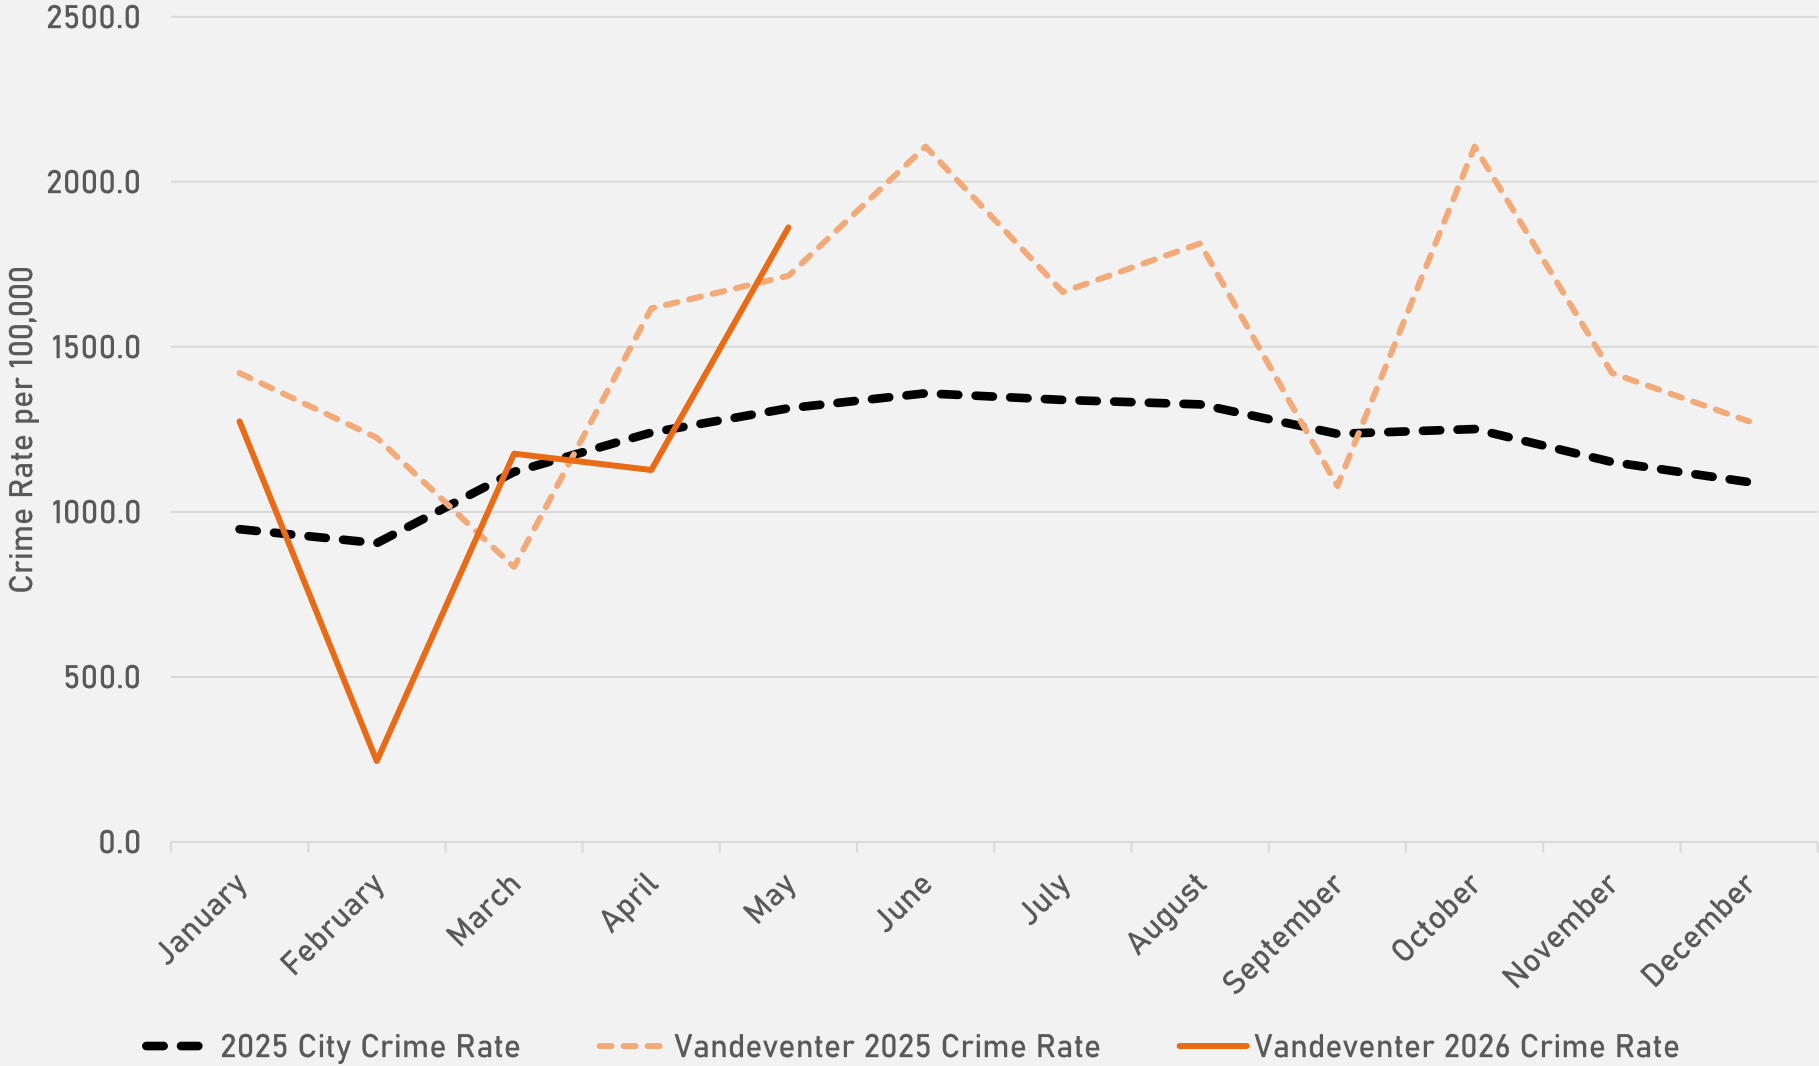

LEWIS PLACE 2025 VS 2026

LEWIS PLACE CRIMES BY DAY OF THE WEEK

LEWIS PLACE CRIMES BY TIME OF DAY

36% - Daytime (8AM-8PM)
64% - Nighttime (8PM-8AM)

LEWIS PLACE CRIMES BY DAY OF THE MONTH

**VANDEVENTER
NEIGHBORHOOD DETAIL**

VANDEVENTER SUMMARY NOTES

- **38 total crimes in May 2026**
 - **Up 5.6%** compared to May 2025 (36 crimes)
 - **6 crimes against persons in May 2026**
 - **Down 40.0%** compared to May 2025 (10 crimes)
- **112 total crimes so far in 2026**
 - **Down 23.8%** compared to this time in 2025 (147 crimes)
 - **18 total crimes against persons so far in 2026**
 - **Down 58.1%** compared to this time in 2025 (43 crimes)
 - **51 total crimes against property so far in 2026**
 - **Down 5.6%** compared to this time in 2025 (54 crimes)

VANDEVENTER YEAR TO YEAR COMPARISON

2025

Crimes	Jan	Feb	Mar	Apr	May	Jun	Jul	Aug	Sep	Oct	Nov	Dec	Total
Aggravated Assault	1	5	1	3	2	8	1	3	0	6	1	0	30
Arson	0	2	0	0	0	0	0	0	0	0	0	0	2
Burglary	1	0	1	2	0	2	2	2	4	3	1	3	21
Homicide	0	0	0	0	1	0	0	0	0	0	0	0	1
Larceny	4	2	0	3	4	2	5	5	4	2	2	1	34
Motor Vehicle Theft	0	0	0	2	1	4	2	2	1	1	1	1	15
Robbery	0	2	1	0	1	1	1	0	0	1	0	0	7
Total	6	11	3	10	9	17	11	12	9	13	5	5	110

VANDEVENTER 2025 VS 2026

VANDEVENTER CRIMES BY DAY OF THE WEEK

VANDEVENTER CRIMES BY TIME OF DAY

67% - Daytime (8AM-8PM)

33% - Nighttime (8PM-8AM)

VANDEVENTER CRIMES BY DAY OF THE MONTH