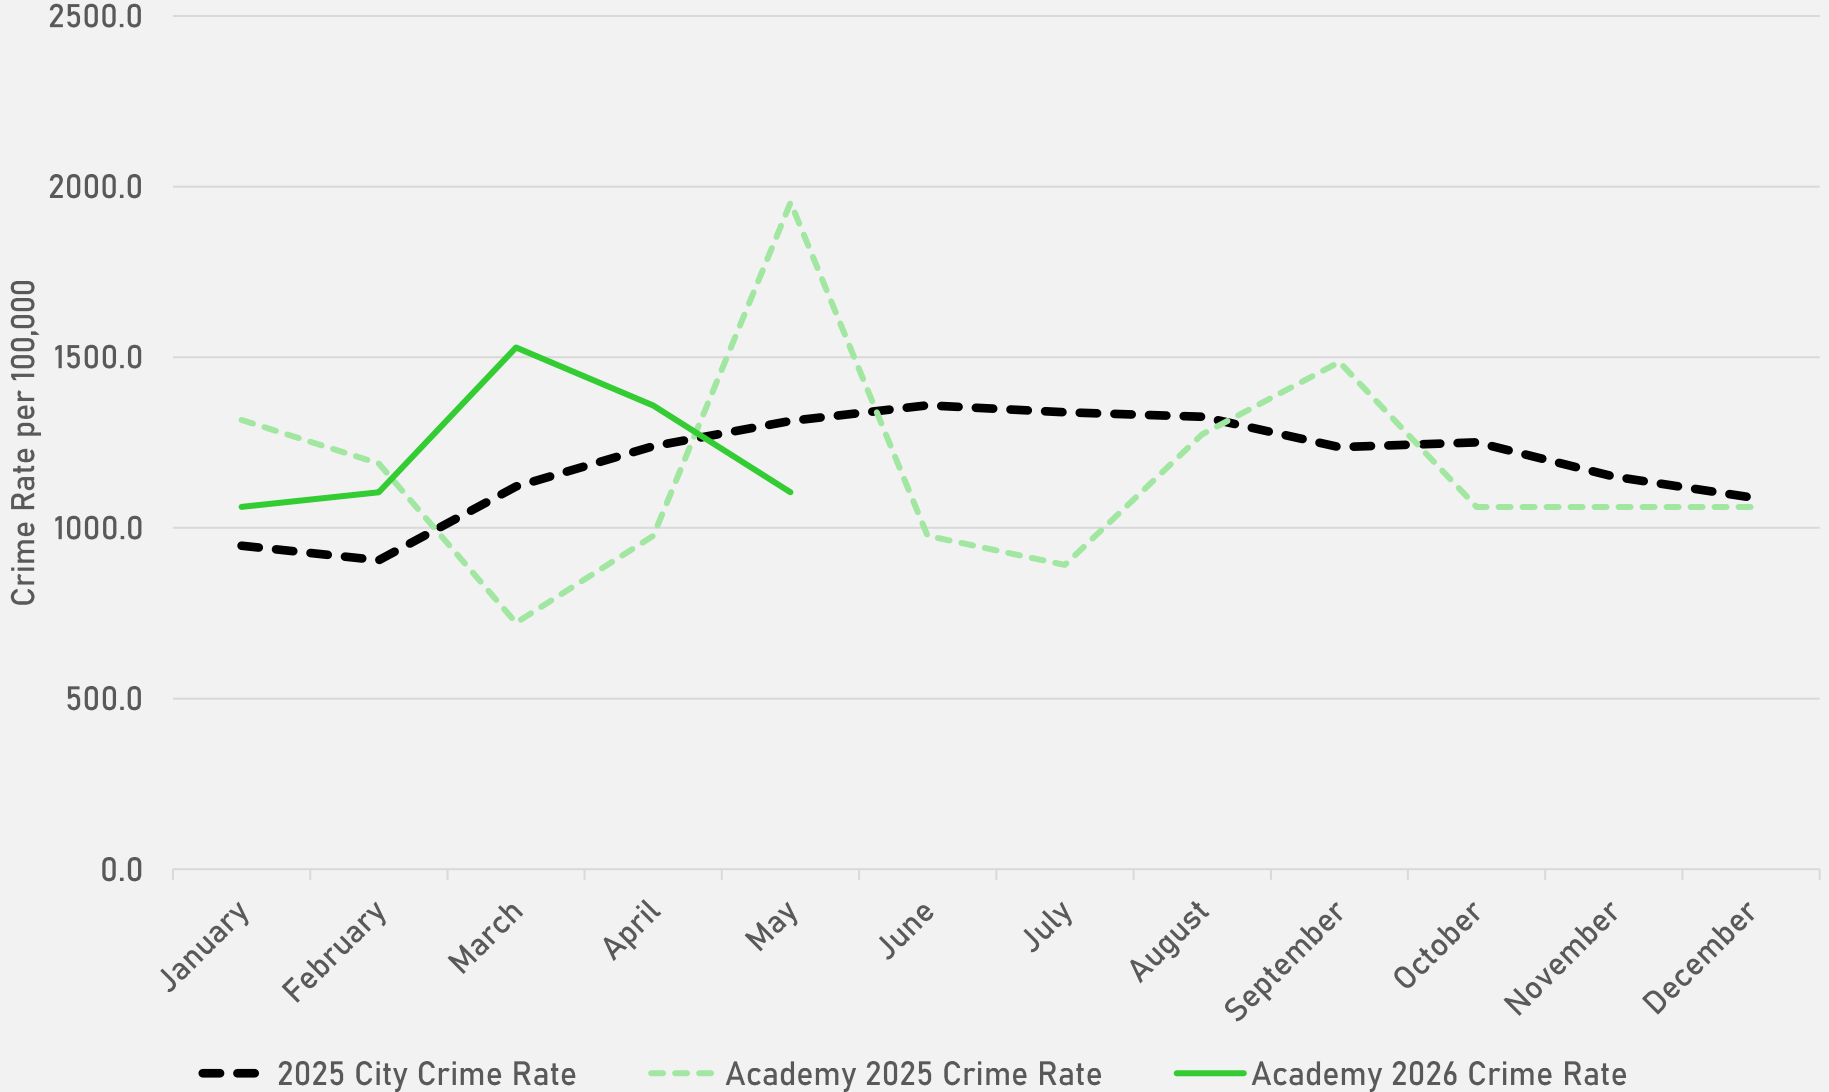

- The **lowest number** of crimes in one neighborhood was 9 in Visitation Park
- The **highest number** of crimes in one neighborhood was 148 in Central West End
- The average number of crimes per neighborhood was 51.5
- The **lowest crime rate** per 100,000 in one neighborhood was 692.5 in Skinker-Debaliviere
- The **highest crime rate** per 100,000 in one neighborhood was 2481.6 in Wells-Goodfellow
- The overall crime rate in District 5 was 1365.0

NEIGHBORHOODS VS CITY CRIME RATE OVER THE PAST YEAR

**ACADEMY
NEIGHBORHOOD DETAIL**

ACADEMY SUMMARY NOTES

- **26 total crimes in May 2026**
 - **Down 49.0%** compared to May 2025 (51 crimes)
 - **6 crimes against persons** in May 2026
 - **Down 62.5%** compared to May 2025 (16 crimes)
- **139 total crimes so far in 2026**
 - **Down 9.7%** compared to this time in 2025 (154 crimes)
 - **33 total crimes against persons** so far in 2026
 - **Down 8.3%** compared to this time in 2025 (36 crimes)
 - **59 total crimes against property** so far in 2026
 - **Down 3.3%** compared to this time in 2025 (61 crimes)

ACADEMY 2025 VS 2026

ACADEMY CRIMES BY DAY OF THE WEEK

ACADEMY CRIMES BY TIME OF DAY

61% - Daytime (8AM-8PM)

39% - Nighttime (8PM-8AM)

ACADEMY CRIMES BY DAY OF THE MONTH

**FOUNTAIN PARK
NEIGHBORHOOD DETAIL**

FOUNTAIN PARK SUMMARY NOTES

- **17 total crimes in May 2026**
 - **Down 55.3%** compared to May 2025 (38 crimes)
 - **3 crimes against persons in May 2026**
 - **Down 50.0%** compared to this time in 2025 (6 crimes)
- **73 total crimes so far in 2026**
 - **Down 35.4%** compared to this time in 2025 (113 crimes)
 - **11 total crimes against persons so far in 2026**
 - **Down 47.6%** compared to this time in 2025 (21 crimes)
 - **28 total crimes against property so far in 2026**
 - **Down 44.0%** compared to this time in 2025 (50 crimes)