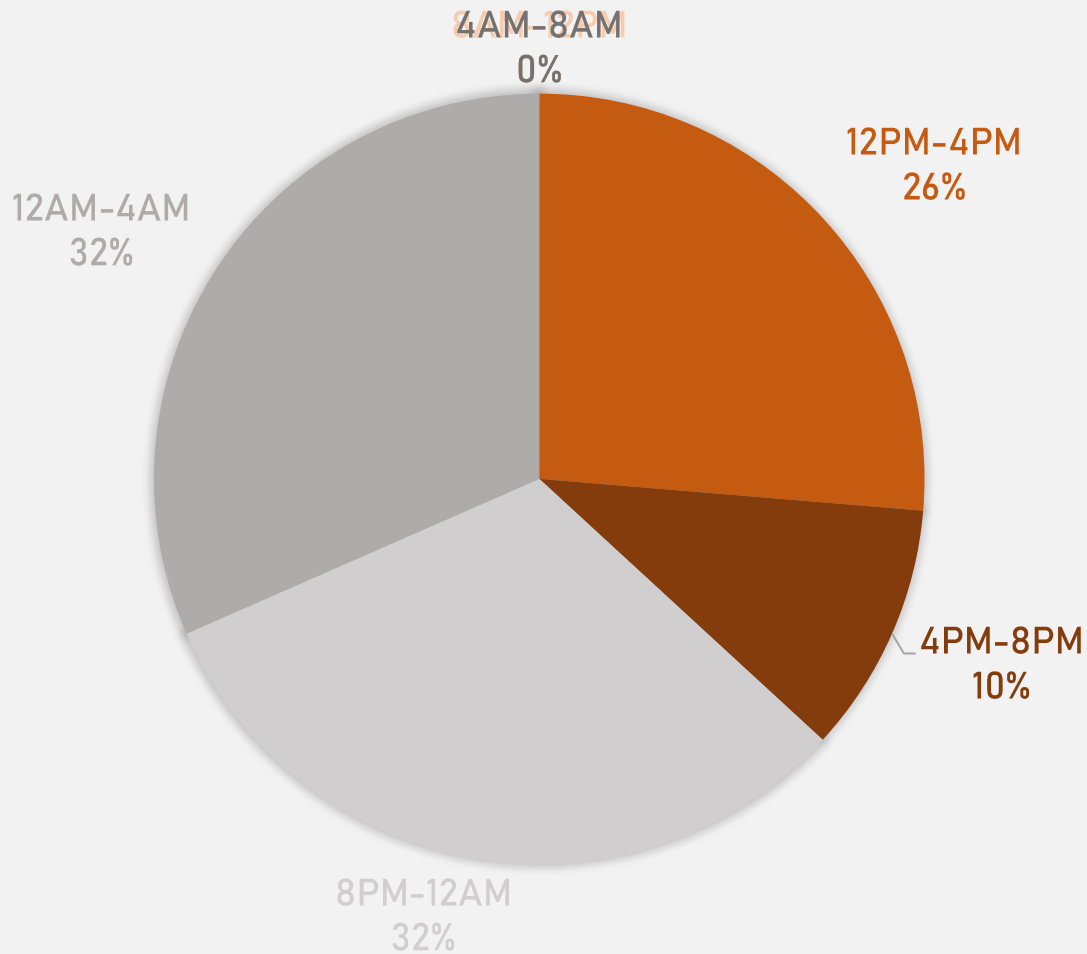

LEWIS PLACE SUMMARY NOTES

- **19 total crimes in May 2026**
 - **Up 171.4%** compared to May 2025 (7 crimes)
 - **3 crimes against persons in May 2026**
 - **Up ∞ %** compared to May 2025 (0 crimes)
- **90 total crimes so far in 2026**
 - **Up 63.6%** compared to this time in 2025 (55 crimes)
 - **12 total crimes against persons so far in 2026**
 - **Up 33.3%** compared to this time in 2025 (9 crimes)
 - **35 total crimes against property so far in 2026**
 - **Up 16.7%** compared to this time in 2025 (30 crimes)

2026

Crimes	Jan	Feb	Mar	Apr	May	Jun	Jul	Aug	Sep	Oct	Nov	Dec	Total
Aggravated Assault	0	0	1	4	1								6
Arson	0	0	0	0	0								0
Burglary	0	0	0	0	1								1
Homicide	0	0	0	0	1								1
Larceny	2	1	2	5	1								10
Motor Vehicle Theft	0	0	2	4	0								6
Robbery	0	0	0	1	0								1
Total	2	1	5	14	4								26

LEWIS PLACE 2025 VS 2026

LEWIS PLACE CRIMES BY DAY OF THE WEEK

LEWIS PLACE CRIMES BY TIME OF DAY

36% - Daytime (8AM-8PM)
64% - Nighttime (8PM-8AM)

LEWIS PLACE CRIMES BY DAY OF THE MONTH

**VANDEVENTER
NEIGHBORHOOD DETAIL**

VANDEVENTER 2025 VS 2026

VANDEVENTER CRIMES BY DAY OF THE WEEK

VANDEVENTER CRIMES BY TIME OF DAY

67% - Daytime (8AM-8PM)

33% - Nighttime (8PM-8AM)

VANDEVENTER CRIMES BY DAY OF THE MONTH