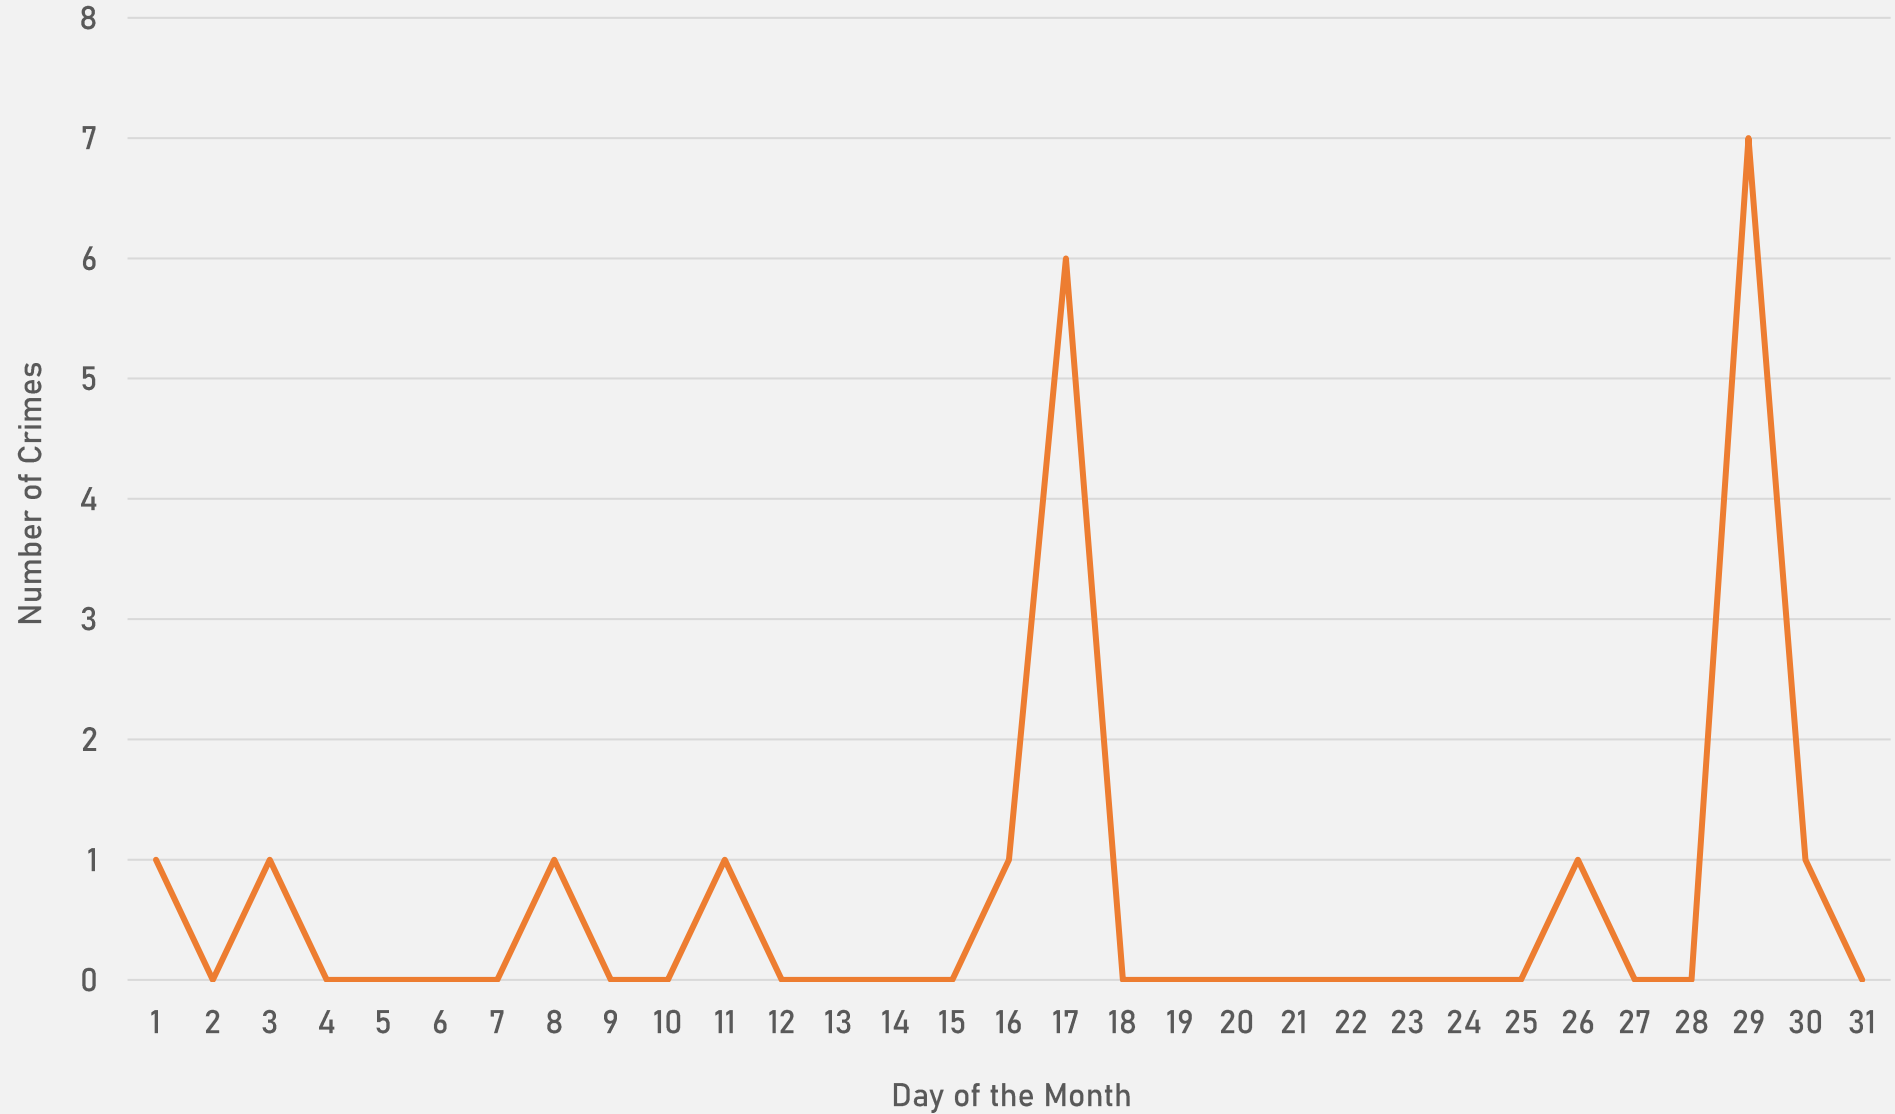

FOUNTAIN PARK SUMMARY NOTES

- **17 total crimes in May 2026**
 - **Down 55.3%** compared to May 2025 (38 crimes)
 - **3 crimes against persons in May 2026**
 - **Down 50.0%** compared to this time in 2025 (6 crimes)
- **73 total crimes so far in 2026**
 - **Down 35.4%** compared to this time in 2025 (113 crimes)
 - **11 total crimes against persons so far in 2026**
 - **Down 47.6%** compared to this time in 2025 (21 crimes)
 - **28 total crimes against property so far in 2026**
 - **Down 44.0%** compared to this time in 2025 (50 crimes)

FOUNTAIN PARK 2025 VS 2026

FOUNTAIN PARK CRIMES BY DAY OF THE WEEK

FOUNTAIN PARK CRIMES BY TIME OF DAY

15% - Daytime (8AM-8PM)

85% - Nighttime (8PM-8AM)

FOUNTAIN PARK CRIMES BY DAY OF THE MONTH

**LEWIS PLACE
NEIGHBORHOOD DETAIL**

LEWIS PLACE SUMMARY NOTES

- **19 total crimes in May 2026**
 - **Up 171.4%** compared to May 2025 (7 crimes)
 - **3 crimes against persons in May 2026**
 - **Up ∞ %** compared to May 2025 (0 crimes)
- **90 total crimes so far in 2026**
 - **Up 63.6%** compared to this time in 2025 (55 crimes)
 - **12 total crimes against persons so far in 2026**
 - **Up 33.3%** compared to this time in 2025 (9 crimes)
 - **35 total crimes against property so far in 2026**
 - **Up 16.7%** compared to this time in 2025 (30 crimes)

LEWIS PLACE 2025 VS 2026

LEWIS PLACE CRIMES BY DAY OF THE WEEK

LEWIS PLACE CRIMES BY TIME OF DAY

36% - Daytime (8AM-8PM)
64% - Nighttime (8PM-8AM)

LEWIS PLACE CRIMES BY DAY OF THE MONTH

**VANDEVENTER
NEIGHBORHOOD DETAIL**