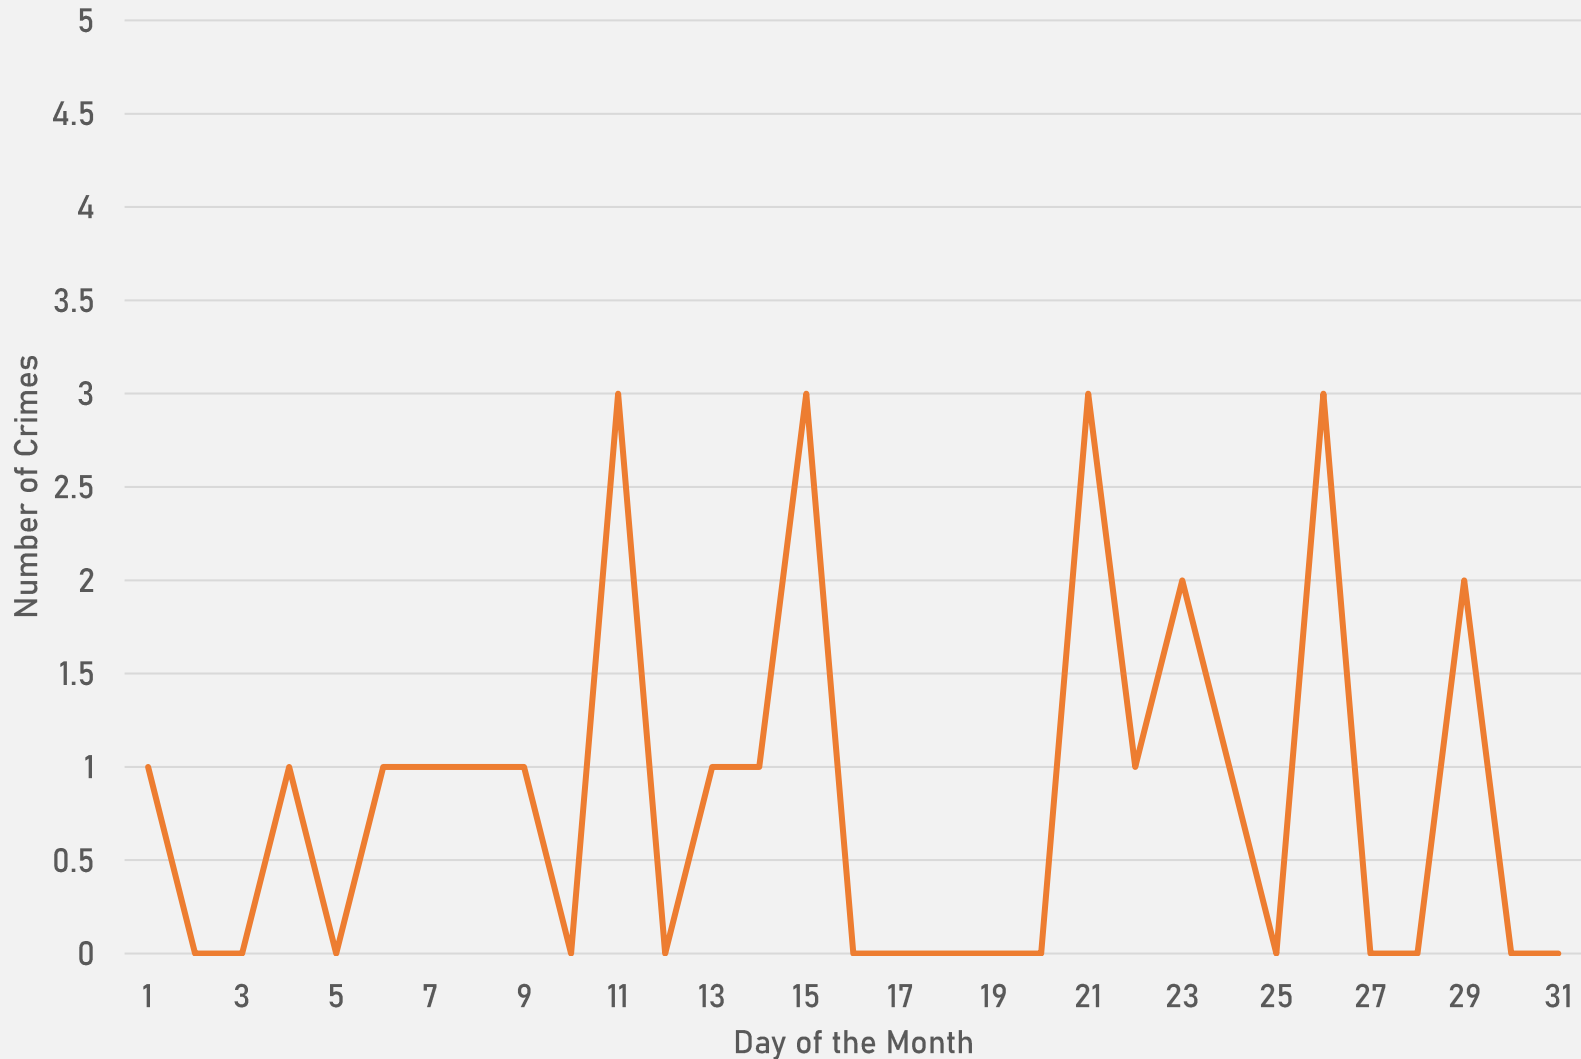

ACADEMY 2025 VS 2026

ACADEMY CRIMES BY DAY OF THE WEEK

ACADEMY CRIMES BY TIME OF DAY

61% - Daytime (8AM-8PM)

39% - Nighttime (8PM-8AM)

ACADEMY CRIMES BY DAY OF THE MONTH

**FOUNTAIN PARK
NEIGHBORHOOD DETAIL**

FOUNTAIN PARK SUMMARY NOTES

- **17 total crimes in May 2026**
 - **Down 55.3%** compared to May 2025 (38 crimes)
 - **3 crimes against persons in May 2026**
 - **Down 50.0%** compared to this time in 2025 (6 crimes)
- **73 total crimes so far in 2026**
 - **Down 35.4%** compared to this time in 2025 (113 crimes)
 - **11 total crimes against persons so far in 2026**
 - **Down 47.6%** compared to this time in 2025 (21 crimes)
 - **28 total crimes against property so far in 2026**
 - **Down 44.0%** compared to this time in 2025 (50 crimes)