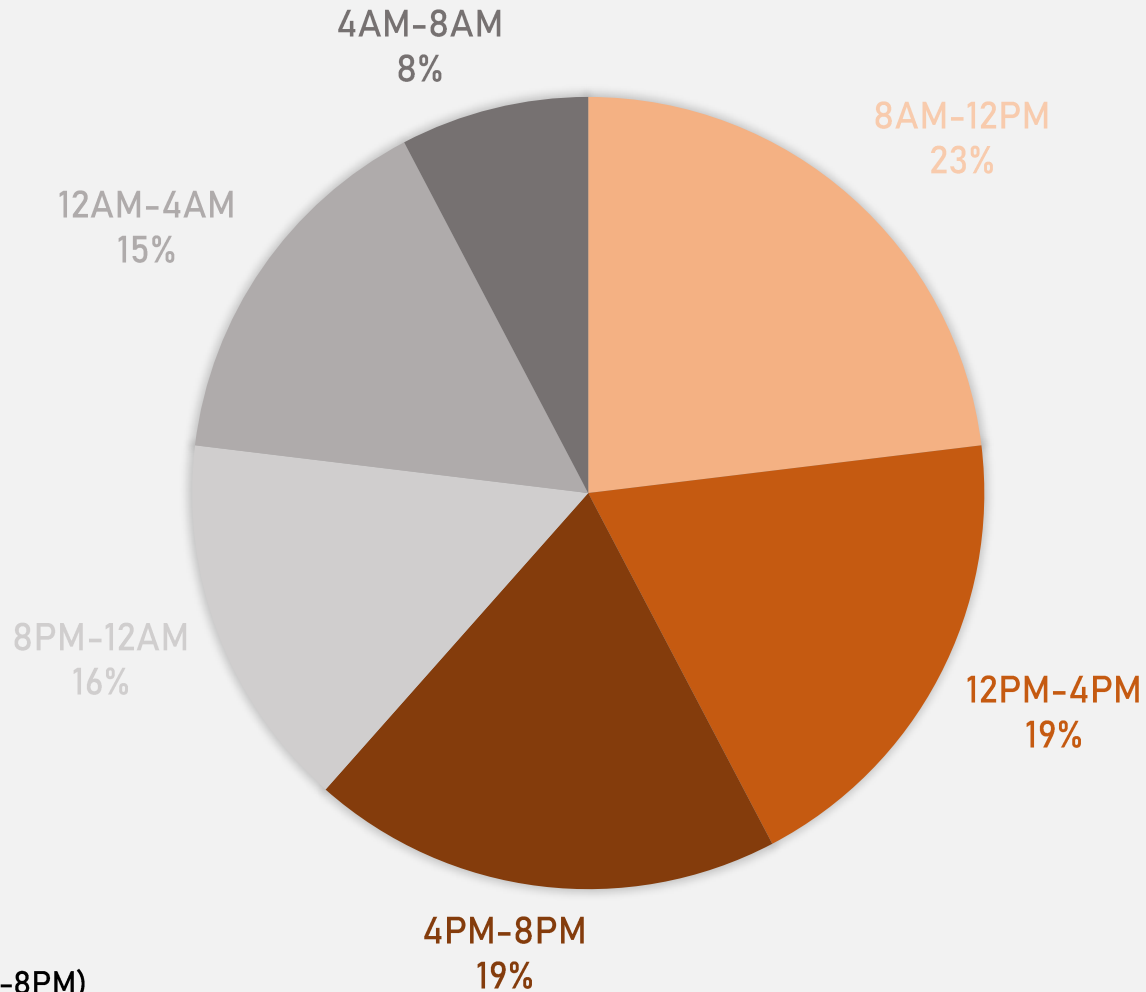

2026

Crimes	Jan	Feb	Mar	Apr	May	Jun	Jul	Aug	Sep	Oct	Nov	Dec	Total
Aggravated Assault	1	4	5	3	4								17
Arson	0	0	0	0	0								0
Burglary	1	1	1	2	0								5
Homicide	0	0	0	0	0								0
Larceny	0	3	6	5	3								17
Motor Vehicle Theft	1	4	2	3	2								12
Robbery	0	1	0	1	0								2
Total	3	13	14	14	9								53

ACADEMY 2025 VS 2026

ACADEMY CRIMES BY DAY OF THE WEEK

ACADEMY CRIMES BY TIME OF DAY

61% - Daytime (8AM-8PM)

39% - Nighttime (8PM-8AM)

ACADEMY CRIMES BY DAY OF THE MONTH

**FOUNTAIN PARK
NEIGHBORHOOD DETAIL**

LEWIS PLACE 2025 VS 2026

LEWIS PLACE CRIMES BY DAY OF THE WEEK

LEWIS PLACE CRIMES BY TIME OF DAY

36% - Daytime (8AM-8PM)
64% - Nighttime (8PM-8AM)

LEWIS PLACE CRIMES BY DAY OF THE MONTH

**VANDEVENTER
NEIGHBORHOOD DETAIL**

VANDEVENTER 2025 VS 2026

VANDEVENTER CRIMES BY DAY OF THE WEEK

VANDEVENTER CRIMES BY TIME OF DAY

67% - Daytime (8AM-8PM)

33% - Nighttime (8PM-8AM)

VANDEVENTER CRIMES BY DAY OF THE MONTH