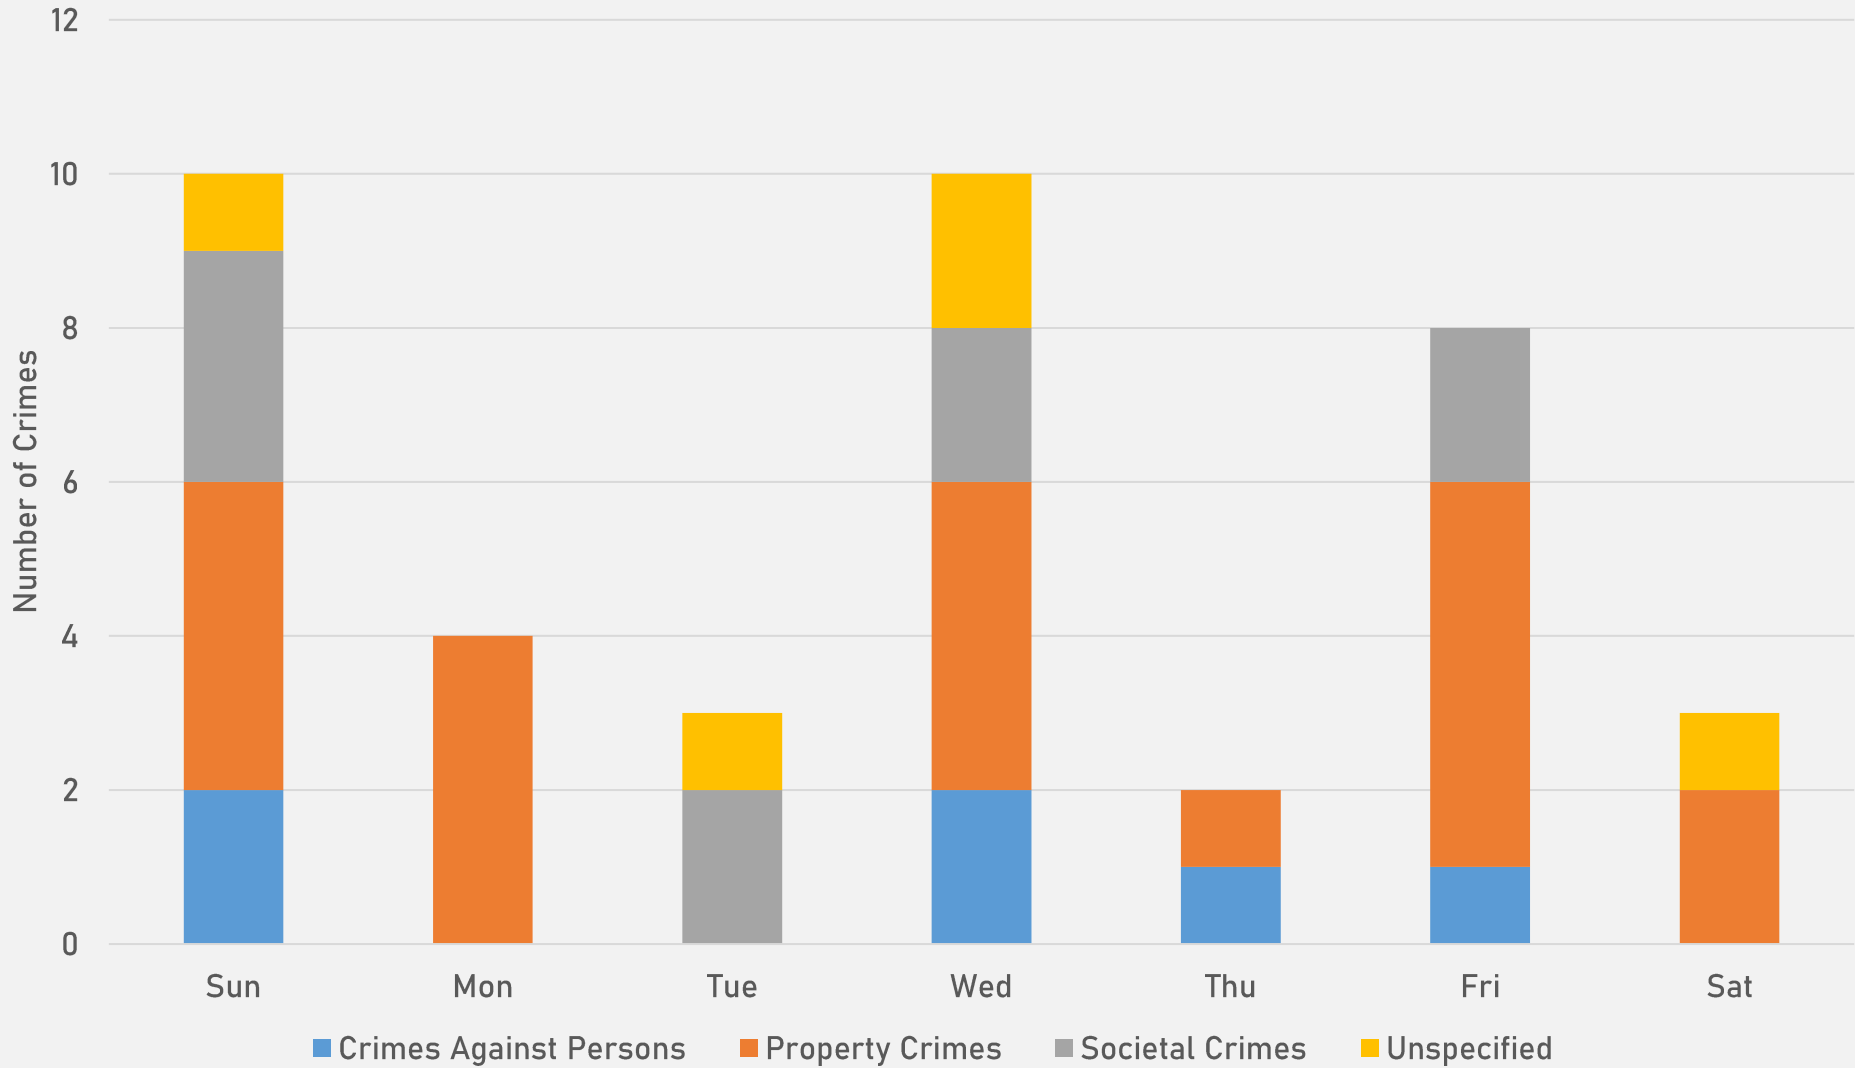

LEWIS PLACE 2025 VS 2026

LEWIS PLACE CRIMES BY DAY OF THE WEEK

LEWIS PLACE CRIMES BY TIME OF DAY

36% - Daytime (8AM-8PM)
64% - Nighttime (8PM-8AM)

LEWIS PLACE CRIMES BY DAY OF THE MONTH

**VANDEVENTER
NEIGHBORHOOD DETAIL**

VANDEVENTER SUMMARY NOTES

- **38 total crimes in May 2026**
 - **Up 5.6%** compared to May 2025 (36 crimes)
 - **6 crimes against persons in May 2026**
 - **Down 40.0%** compared to May 2025 (10 crimes)
- **112 total crimes so far in 2026**
 - **Down 23.8%** compared to this time in 2025 (147 crimes)
 - **18 total crimes against persons so far in 2026**
 - **Down 58.1%** compared to this time in 2025 (43 crimes)
 - **51 total crimes against property so far in 2026**
 - **Down 5.6%** compared to this time in 2025 (54 crimes)

VANDEVENTER YEAR TO YEAR COMPARISON

2025

Crimes	Jan	Feb	Mar	Apr	May	Jun	Jul	Aug	Sep	Oct	Nov	Dec	Total
Aggravated Assault	1	5	1	3	2	8	1	3	0	6	1	0	30
Arson	0	2	0	0	0	0	0	0	0	0	0	0	2
Burglary	1	0	1	2	0	2	2	2	4	3	1	3	21
Homicide	0	0	0	0	1	0	0	0	0	0	0	0	1
Larceny	4	2	0	3	4	2	5	5	4	2	2	1	34
Motor Vehicle Theft	0	0	0	2	1	4	2	2	1	1	1	1	15
Robbery	0	2	1	0	1	1	1	0	0	1	0	0	7
Total	6	11	3	10	9	17	11	12	9	13	5	5	110

VANDEVENTER 2025 VS 2026

VANDEVENTER CRIMES BY DAY OF THE WEEK

VANDEVENTER CRIMES BY TIME OF DAY

67% - Daytime (8AM-8PM)

33% - Nighttime (8PM-8AM)

VANDEVENTER CRIMES BY DAY OF THE MONTH