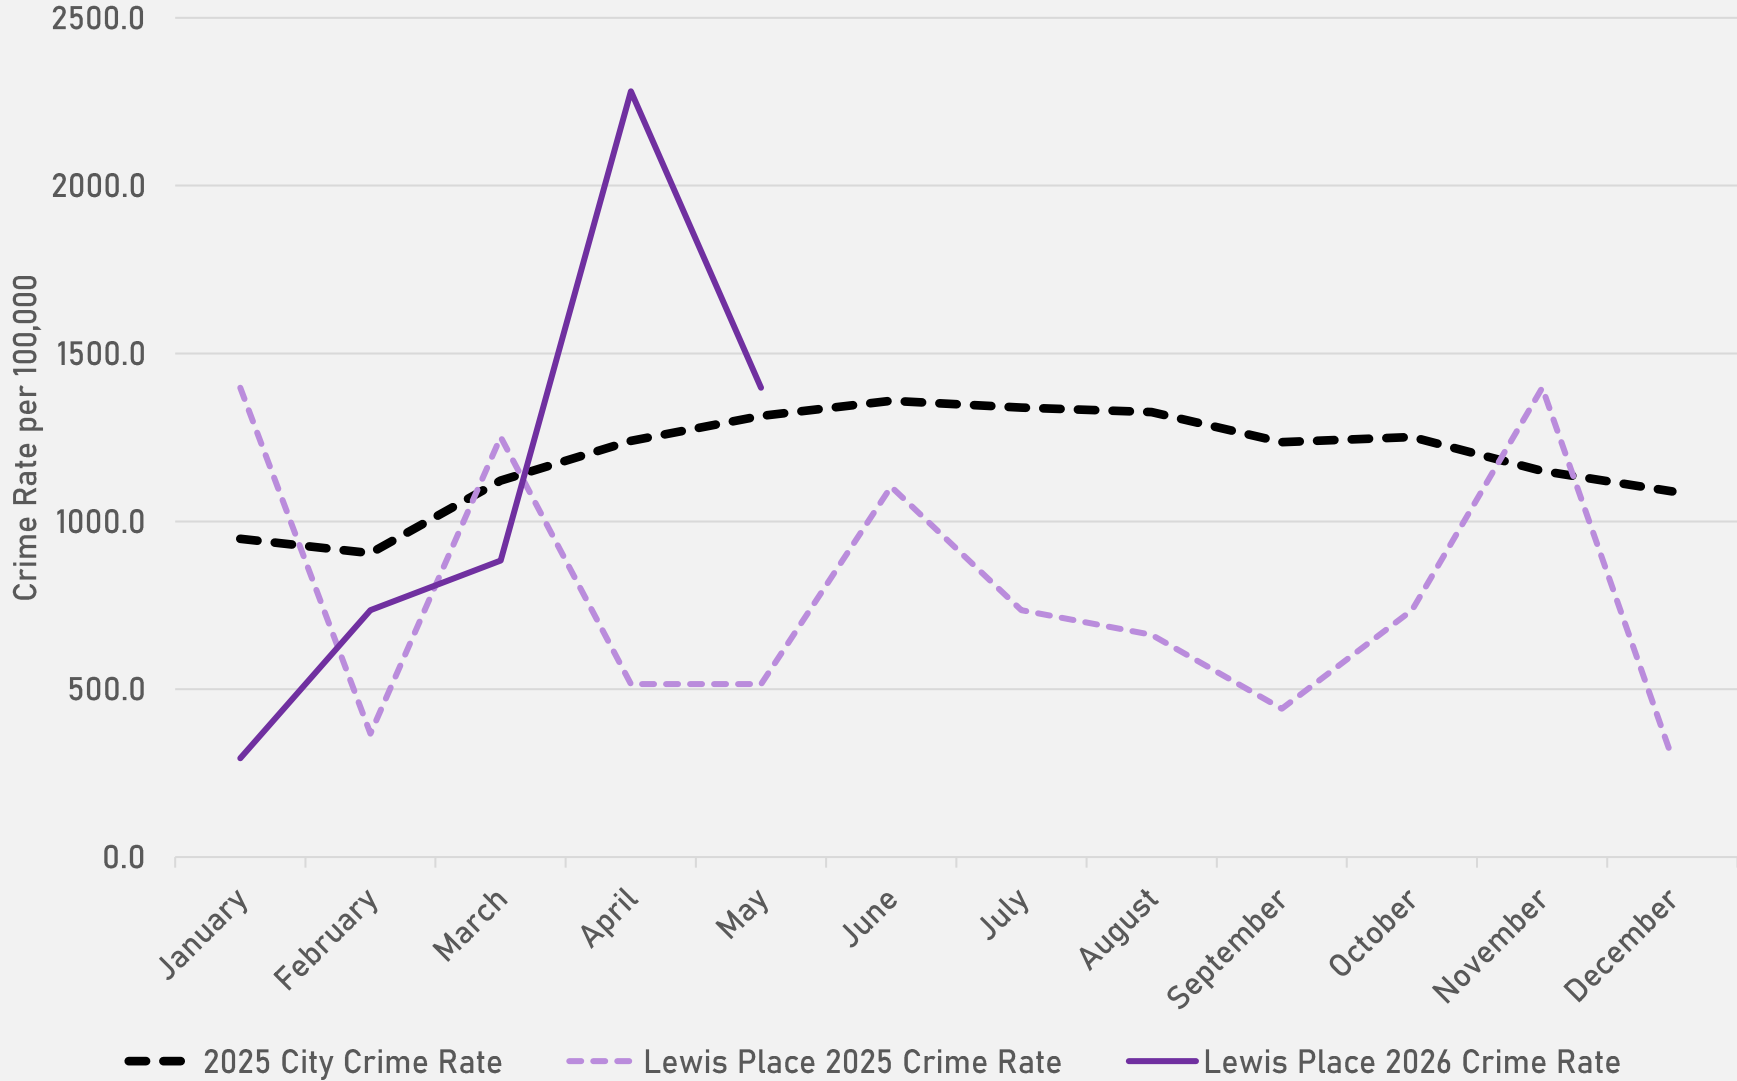

FOUNTAIN PARK 2025 VS 2026

FOUNTAIN PARK CRIMES BY DAY OF THE WEEK

FOUNTAIN PARK CRIMES BY TIME OF DAY

15% - Daytime (8AM-8PM)

85% - Nighttime (8PM-8AM)

FOUNTAIN PARK CRIMES BY DAY OF THE MONTH

**LEWIS PLACE
NEIGHBORHOOD DETAIL**

LEWIS PLACE SUMMARY NOTES

- **19 total crimes in May 2026**
 - **Up 171.4%** compared to May 2025 (7 crimes)
 - **3 crimes against persons in May 2026**
 - **Up ∞ %** compared to May 2025 (0 crimes)
- **90 total crimes so far in 2026**
 - **Up 63.6%** compared to this time in 2025 (55 crimes)
 - **12 total crimes against persons so far in 2026**
 - **Up 33.3%** compared to this time in 2025 (9 crimes)
 - **35 total crimes against property so far in 2026**
 - **Up 16.7%** compared to this time in 2025 (30 crimes)

LEWIS PLACE YEAR TO YEAR COMPARISON

2025

Crimes	Jan	Feb	Mar	Apr	May	Jun	Jul	Aug	Sep	Oct	Nov	Dec	Total
Aggravated Assault	1	0	0	0	0	2	0	0	0	0	2	0	5
Arson	0	0	0	0	0	0	0	0	0	0	0	0	0
Burglary	3	0	1	0	0	0	0	3	0	1	1	0	9
Homicide	0	0	0	0	0	0	0	0	0	0	0	0	0
Larceny	2	1	4	0	3	3	1	0	1	2	2	2	21
Motor Vehicle Theft	0	0	1	4	1	1	0	0	0	0	1	0	8
Robbery	1	0	1	0	0	0	0	0	1	0	0	0	3
Total	7	1	7	4	4	6	1	3	2	3	6	2	46

LEWIS PLACE 2025 VS 2026

LEWIS PLACE CRIMES BY DAY OF THE WEEK

LEWIS PLACE CRIMES BY TIME OF DAY

36% - Daytime (8AM-8PM)
64% - Nighttime (8PM-8AM)

LEWIS PLACE CRIMES BY DAY OF THE MONTH

**VANDEVENTER
NEIGHBORHOOD DETAIL**