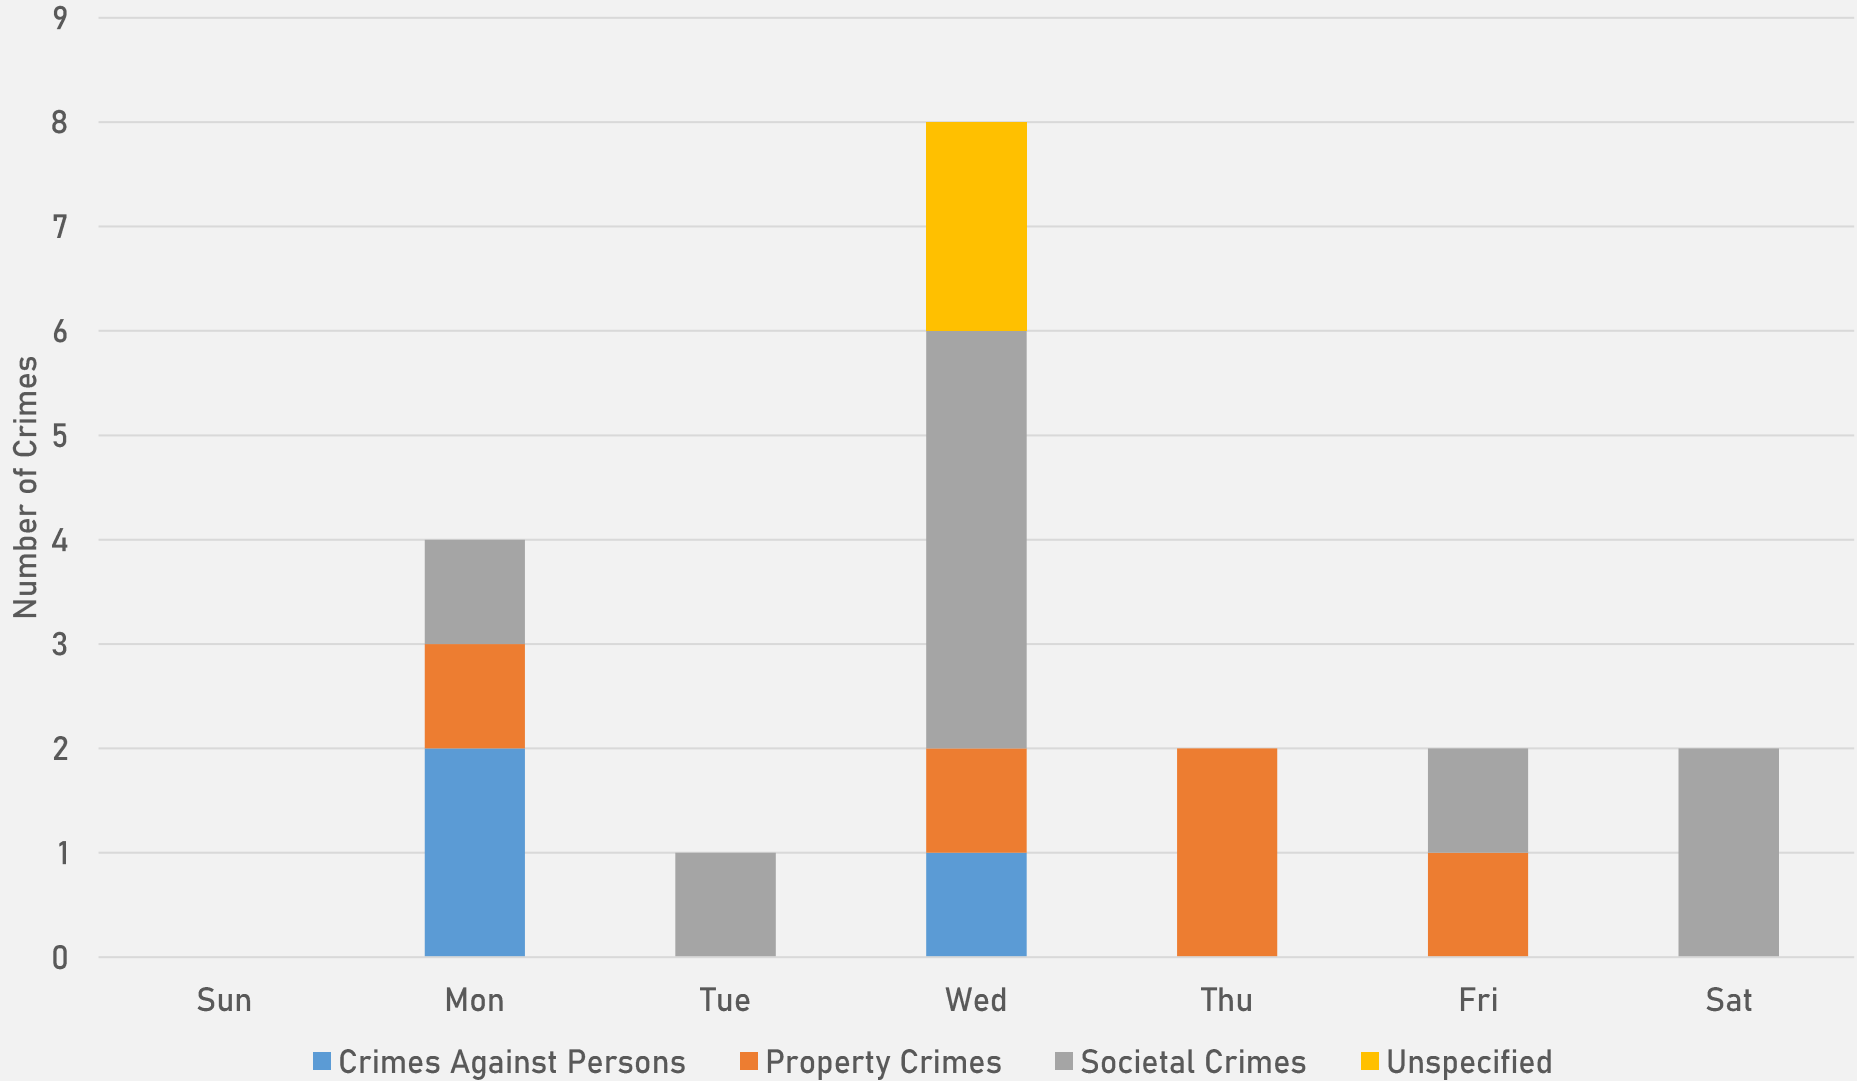

FOUNTAIN PARK 2025 VS 2026

FOUNTAIN PARK CRIMES BY DAY OF THE WEEK

FOUNTAIN PARK CRIMES BY TIME OF DAY

15% - Daytime (8AM-8PM)

85% - Nighttime (8PM-8AM)

FOUNTAIN PARK CRIMES BY DAY OF THE MONTH

**LEWIS PLACE
NEIGHBORHOOD DETAIL**

LEWIS PLACE SUMMARY NOTES

- **19 total crimes in May 2026**
 - **Up 171.4%** compared to May 2025 (7 crimes)
 - **3 crimes against persons in May 2026**
 - **Up ∞ %** compared to May 2025 (0 crimes)
- **90 total crimes so far in 2026**
 - **Up 63.6%** compared to this time in 2025 (55 crimes)
 - **12 total crimes against persons so far in 2026**
 - **Up 33.3%** compared to this time in 2025 (9 crimes)
 - **35 total crimes against property so far in 2026**
 - **Up 16.7%** compared to this time in 2025 (30 crimes)

LEWIS PLACE YEAR TO YEAR COMPARISON

2025

Crimes	Jan	Feb	Mar	Apr	May	Jun	Jul	Aug	Sep	Oct	Nov	Dec	Total
Aggravated Assault	1	0	0	0	0	2	0	0	0	0	2	0	5
Arson	0	0	0	0	0	0	0	0	0	0	0	0	0
Burglary	3	0	1	0	0	0	0	3	0	1	1	0	9
Homicide	0	0	0	0	0	0	0	0	0	0	0	0	0
Larceny	2	1	4	0	3	3	1	0	1	2	2	2	21
Motor Vehicle Theft	0	0	1	4	1	1	0	0	0	0	1	0	8
Robbery	1	0	1	0	0	0	0	0	1	0	0	0	3
Total	7	1	7	4	4	6	1	3	2	3	6	2	46

LEWIS PLACE 2025 VS 2026

LEWIS PLACE CRIMES BY DAY OF THE WEEK

LEWIS PLACE CRIMES BY TIME OF DAY

36% - Daytime (8AM-8PM)
64% - Nighttime (8PM-8AM)

LEWIS PLACE CRIMES BY DAY OF THE MONTH

**VANDEVENTER
NEIGHBORHOOD DETAIL**