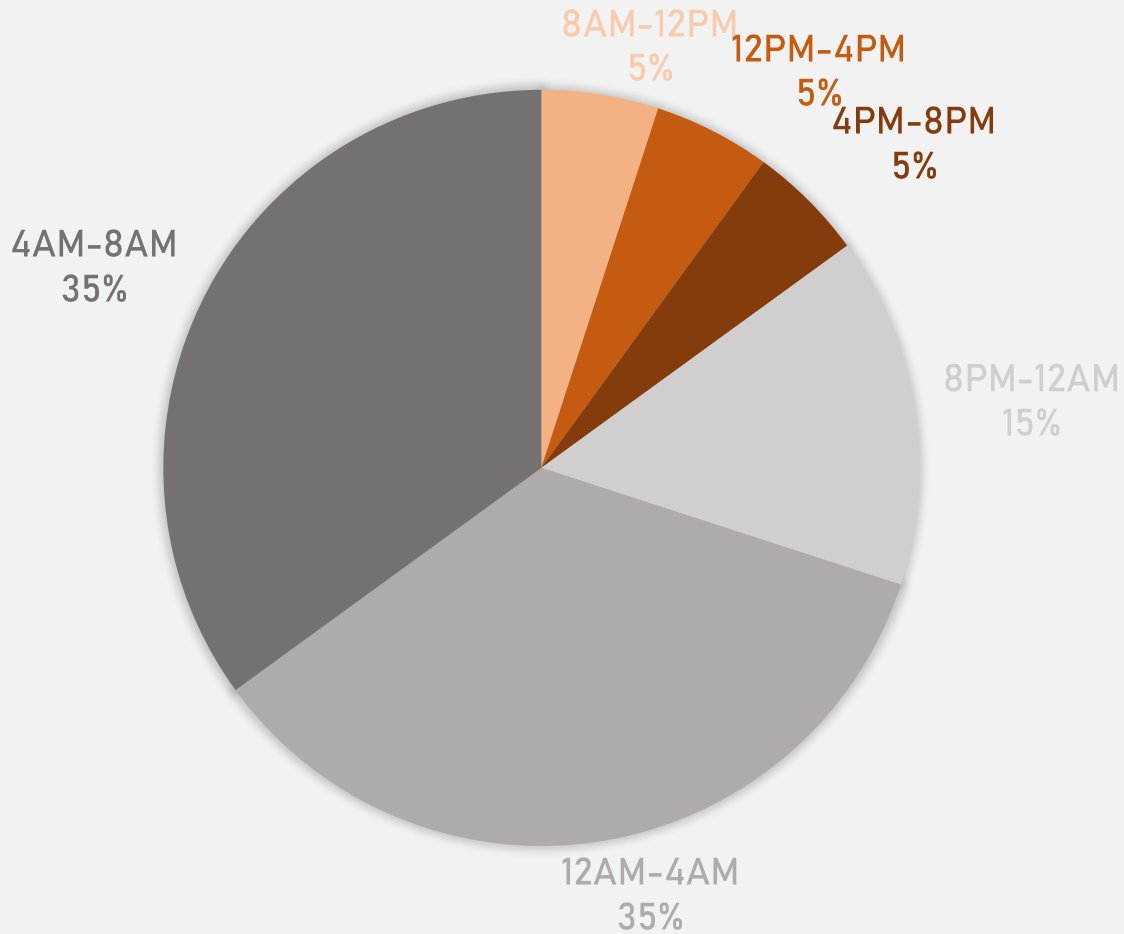

2026

Crimes	Jan	Feb	Mar	Apr	May	Jun	Jul	Aug	Sep	Oct	Nov	Dec	Total
Aggravated Assault	2	0	0	1	1								4
Arson	0	0	0	0	0								0
Burglary	1	2	0	1	1								5
Homicide	0	0	0	0	0								0
Larceny	1	1	0	2	2								6
Motor Vehicle Theft	0	1	1	1	0								3
Robbery	0	0	0	1	0								1
Total	4	4	1	6	4								19

FOUNTAIN PARK 2025 VS 2026

FOUNTAIN PARK CRIMES BY DAY OF THE WEEK

FOUNTAIN PARK CRIMES BY TIME OF DAY

15% - Daytime (8AM-8PM)

85% - Nighttime (8PM-8AM)

FOUNTAIN PARK CRIMES BY DAY OF THE MONTH

**LEWIS PLACE
NEIGHBORHOOD DETAIL**

LEWIS PLACE SUMMARY NOTES

- **19 total crimes in May 2026**
 - **Up 171.4%** compared to May 2025 (7 crimes)
 - **3 crimes against persons in May 2026**
 - **Up ∞ %** compared to May 2025 (0 crimes)
- **90 total crimes so far in 2026**
 - **Up 63.6%** compared to this time in 2025 (55 crimes)
 - **12 total crimes against persons so far in 2026**
 - **Up 33.3%** compared to this time in 2025 (9 crimes)
 - **35 total crimes against property so far in 2026**
 - **Up 16.7%** compared to this time in 2025 (30 crimes)

VANDEVENTER 2025 VS 2026

VANDEVENTER CRIMES BY DAY OF THE WEEK

VANDEVENTER CRIMES BY TIME OF DAY

67% - Daytime (8AM-8PM)

33% - Nighttime (8PM-8AM)

VANDEVENTER CRIMES BY DAY OF THE MONTH