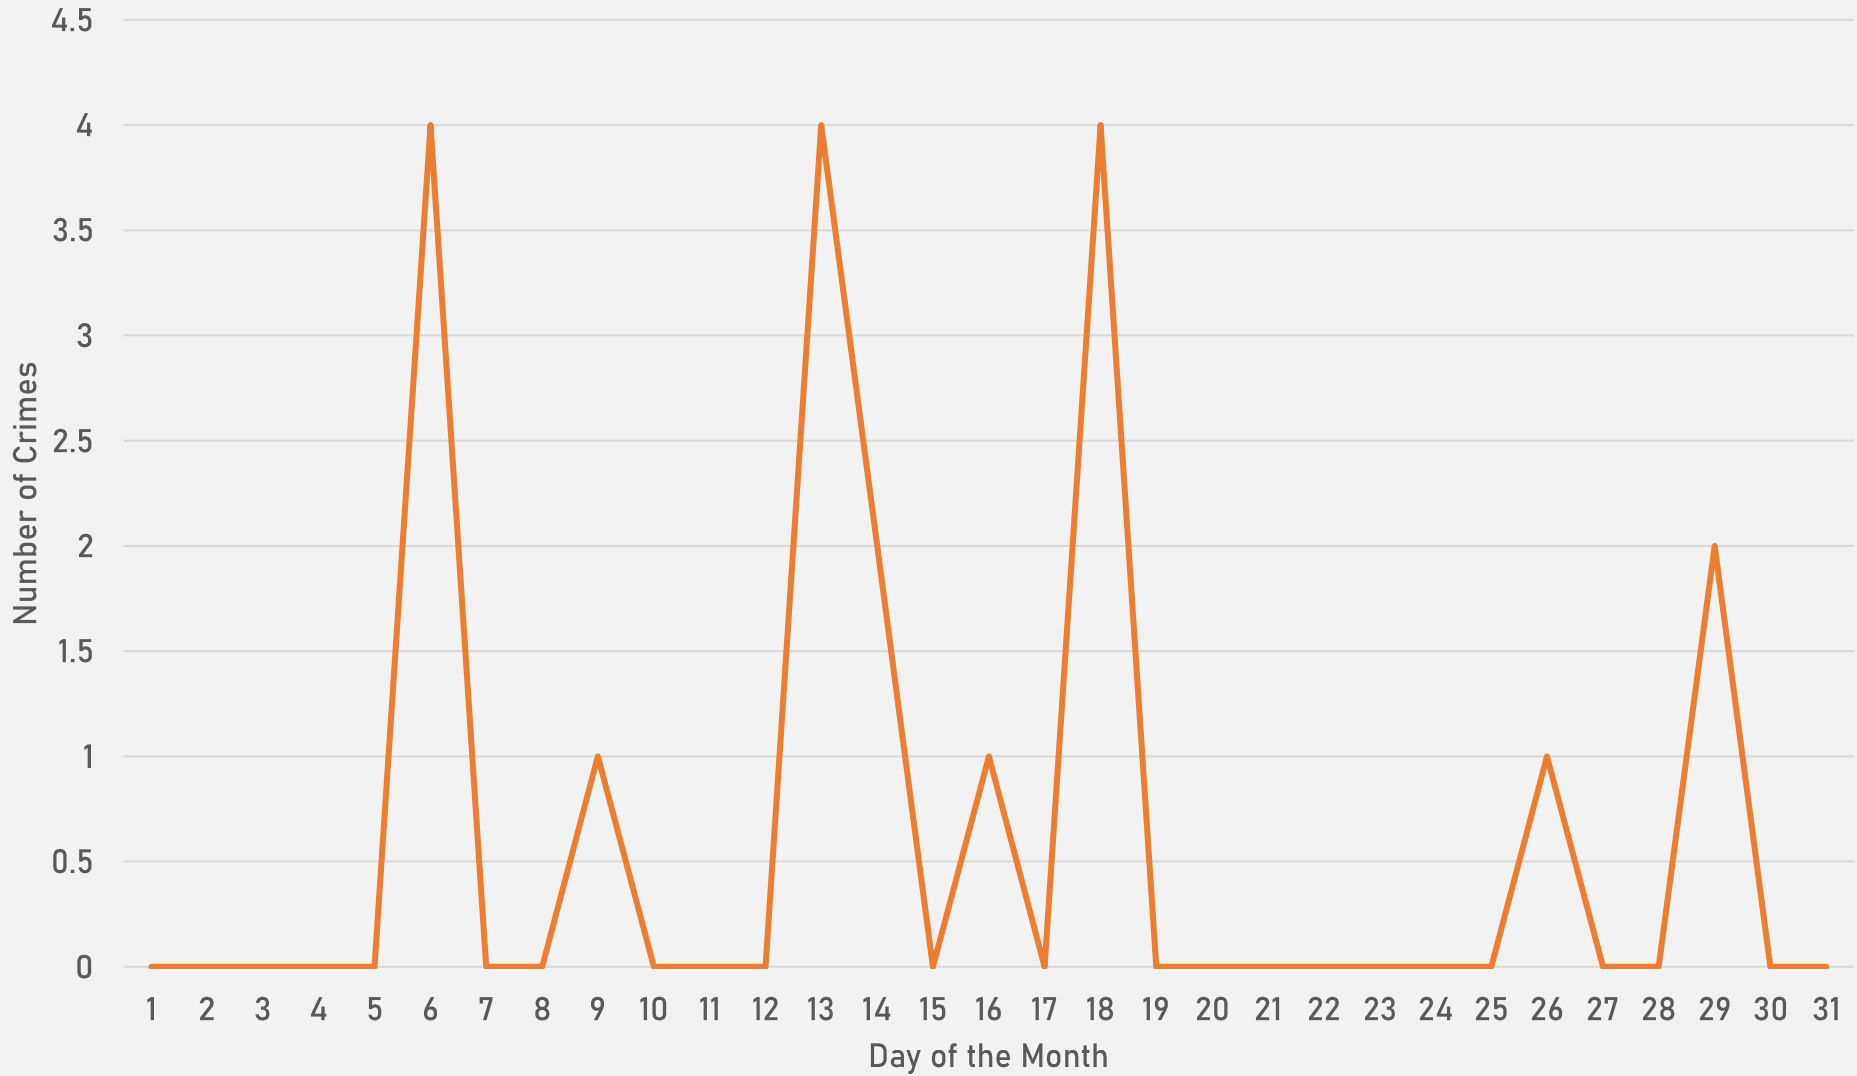

FOUNTAIN PARK SUMMARY NOTES

- **17 total crimes in May 2026**
 - **Down 55.3%** compared to May 2025 (38 crimes)
 - **3 crimes against persons in May 2026**
 - **Down 50.0%** compared to this time in 2025 (6 crimes)
- **73 total crimes so far in 2026**
 - **Down 35.4%** compared to this time in 2025 (113 crimes)
 - **11 total crimes against persons so far in 2026**
 - **Down 47.6%** compared to this time in 2025 (21 crimes)
 - **28 total crimes against property so far in 2026**
 - **Down 44.0%** compared to this time in 2025 (50 crimes)

LEWIS PLACE SUMMARY NOTES

- **19 total crimes in May 2026**
 - **Up 171.4%** compared to May 2025 (7 crimes)
 - **3 crimes against persons in May 2026**
 - **Up ∞ %** compared to May 2025 (0 crimes)
- **90 total crimes so far in 2026**
 - **Up 63.6%** compared to this time in 2025 (55 crimes)
 - **12 total crimes against persons so far in 2026**
 - **Up 33.3%** compared to this time in 2025 (9 crimes)
 - **35 total crimes against property so far in 2026**
 - **Up 16.7%** compared to this time in 2025 (30 crimes)

LEWIS PLACE 2025 VS 2026

LEWIS PLACE CRIMES BY DAY OF THE WEEK

LEWIS PLACE CRIMES BY TIME OF DAY

36% - Daytime (8AM-8PM)
64% - Nighttime (8PM-8AM)

LEWIS PLACE CRIMES BY DAY OF THE MONTH

**VANDEVENTER
NEIGHBORHOOD DETAIL**

VANDEVENTER SUMMARY NOTES

- **38 total crimes in May 2026**
 - **Up 5.6%** compared to May 2025 (36 crimes)
 - **6 crimes against persons in May 2026**
 - **Down 40.0%** compared to May 2025 (10 crimes)
- **112 total crimes so far in 2026**
 - **Down 23.8%** compared to this time in 2025 (147 crimes)
 - **18 total crimes against persons so far in 2026**
 - **Down 58.1%** compared to this time in 2025 (43 crimes)
 - **51 total crimes against property so far in 2026**
 - **Down 5.6%** compared to this time in 2025 (54 crimes)