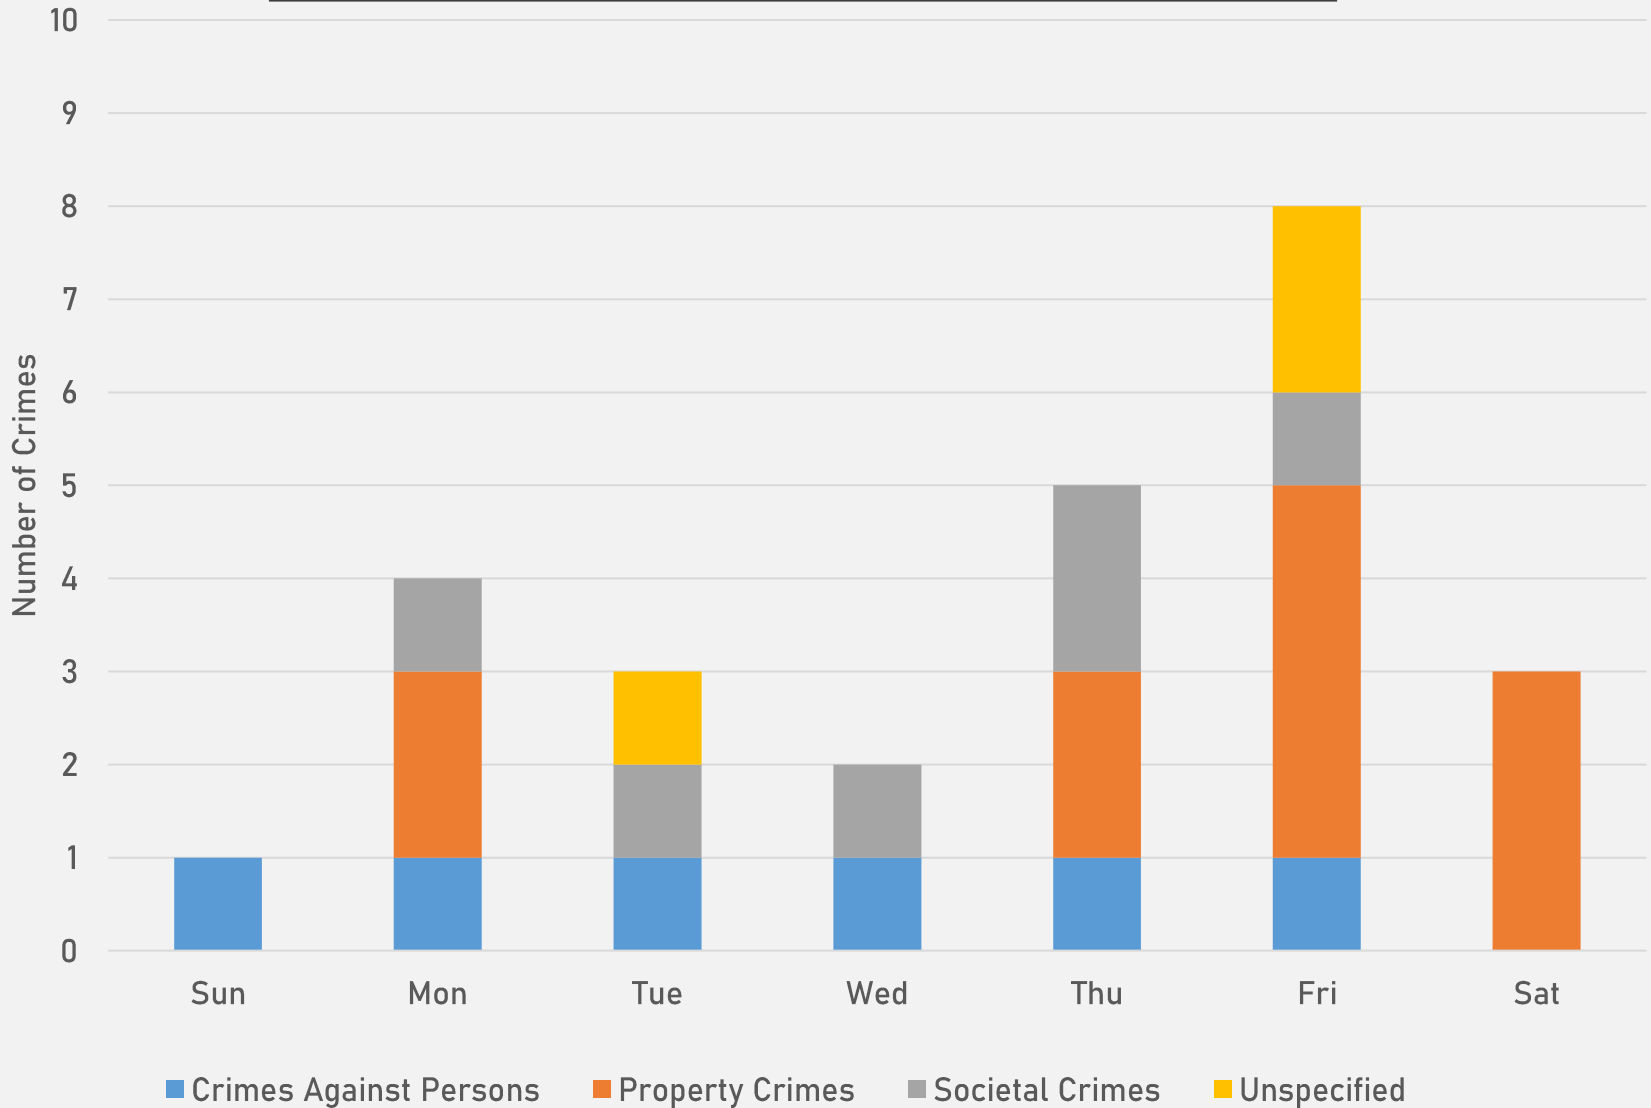

ACADEMY CRIMES BY DAY OF THE WEEK