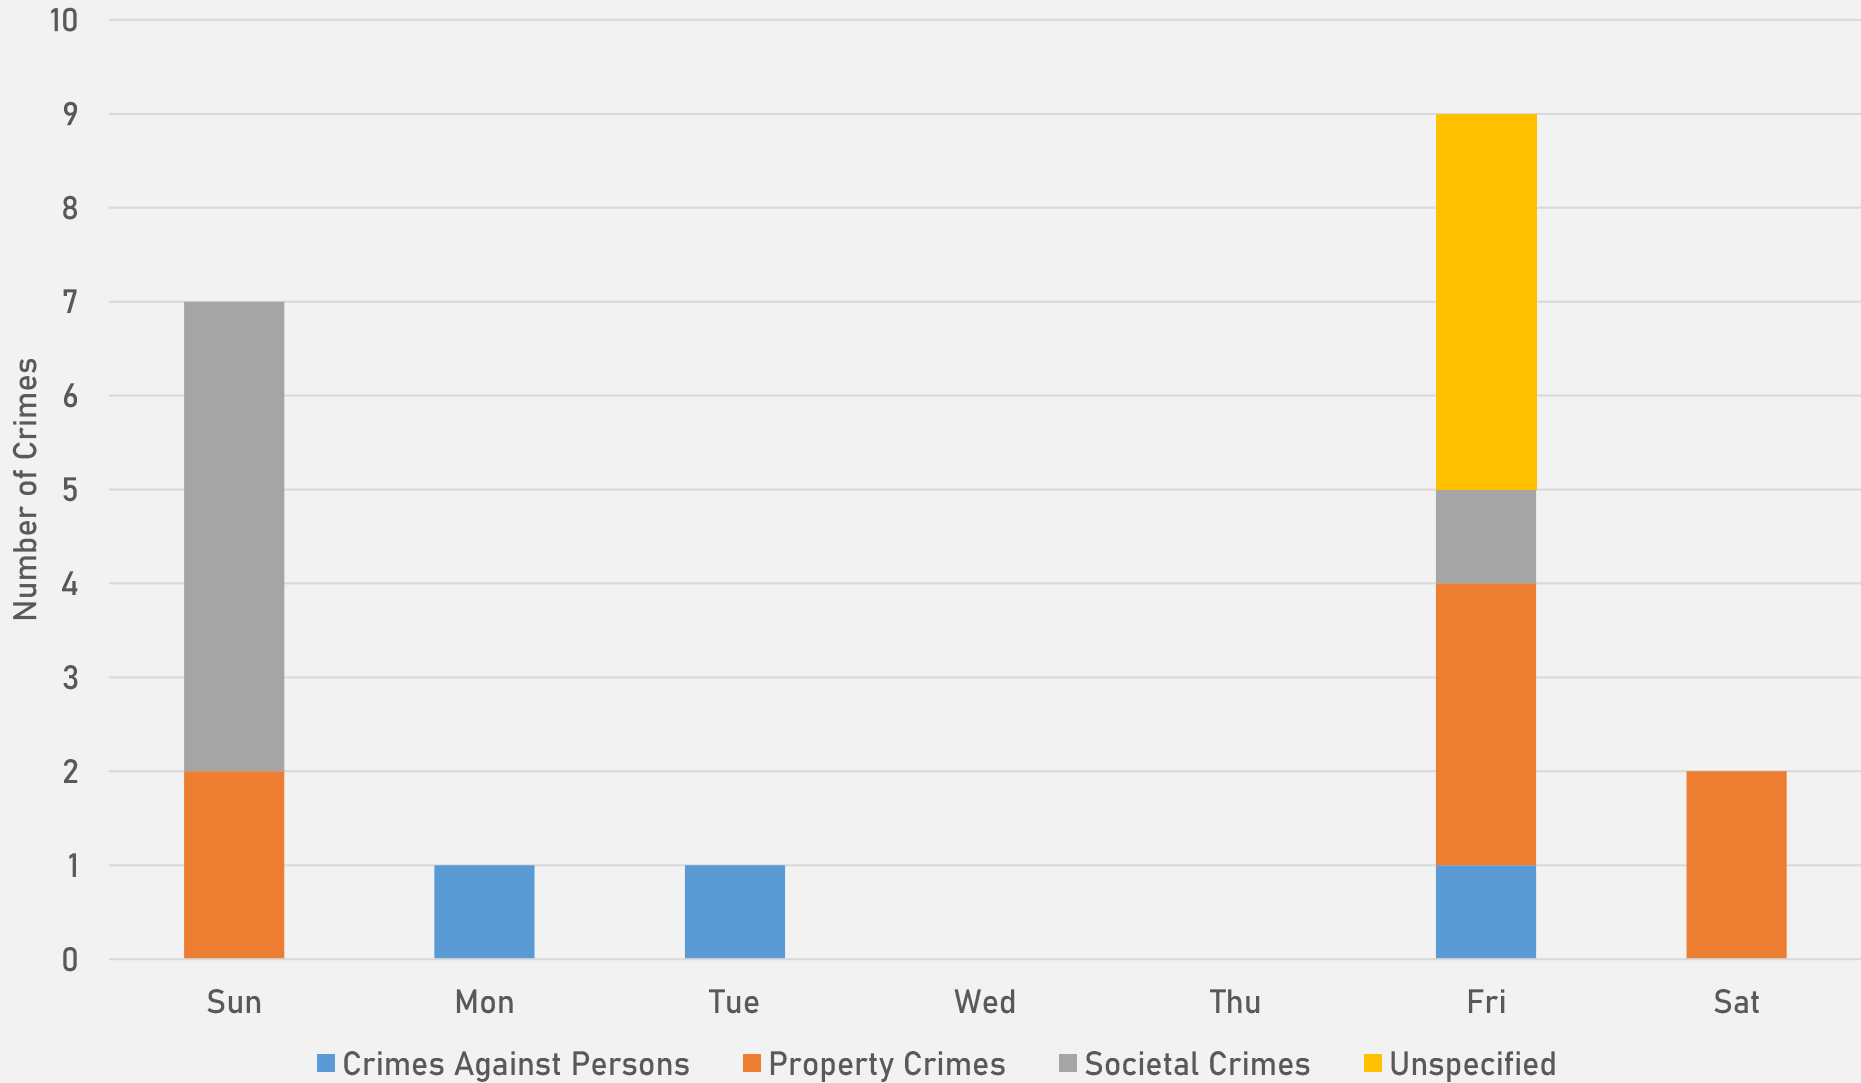

FOUNTAIN PARK SUMMARY NOTES

- **17 total crimes in May 2026**
 - **Down 55.3%** compared to May 2025 (38 crimes)
 - **3 crimes against persons in May 2026**
 - **Down 50.0%** compared to this time in 2025 (6 crimes)
- **73 total crimes so far in 2026**
 - **Down 35.4%** compared to this time in 2025 (113 crimes)
 - **11 total crimes against persons so far in 2026**
 - **Down 47.6%** compared to this time in 2025 (21 crimes)
 - **28 total crimes against property so far in 2026**
 - **Down 44.0%** compared to this time in 2025 (50 crimes)

2026

Crimes	Jan	Feb	Mar	Apr	May	Jun	Jul	Aug	Sep	Oct	Nov	Dec	Total
Aggravated Assault	2	0	0	1	1								4
Arson	0	0	0	0	0								0
Burglary	1	2	0	1	1								5
Homicide	0	0	0	0	0								0
Larceny	1	1	0	2	2								6
Motor Vehicle Theft	0	1	1	1	0								3
Robbery	0	0	0	1	0								1
Total	4	4	1	6	4								19

FOUNTAIN PARK 2025 VS 2026

FOUNTAIN PARK CRIMES BY DAY OF THE WEEK

FOUNTAIN PARK CRIMES BY TIME OF DAY

15% - Daytime (8AM-8PM)

85% - Nighttime (8PM-8AM)

FOUNTAIN PARK CRIMES BY DAY OF THE MONTH

**LEWIS PLACE
NEIGHBORHOOD DETAIL**

LEWIS PLACE SUMMARY NOTES

- **19 total crimes in May 2026**
 - **Up 171.4%** compared to May 2025 (7 crimes)
 - **3 crimes against persons in May 2026**
 - **Up ∞ %** compared to May 2025 (0 crimes)
- **90 total crimes so far in 2026**
 - **Up 63.6%** compared to this time in 2025 (55 crimes)
 - **12 total crimes against persons so far in 2026**
 - **Up 33.3%** compared to this time in 2025 (9 crimes)
 - **35 total crimes against property so far in 2026**
 - **Up 16.7%** compared to this time in 2025 (30 crimes)