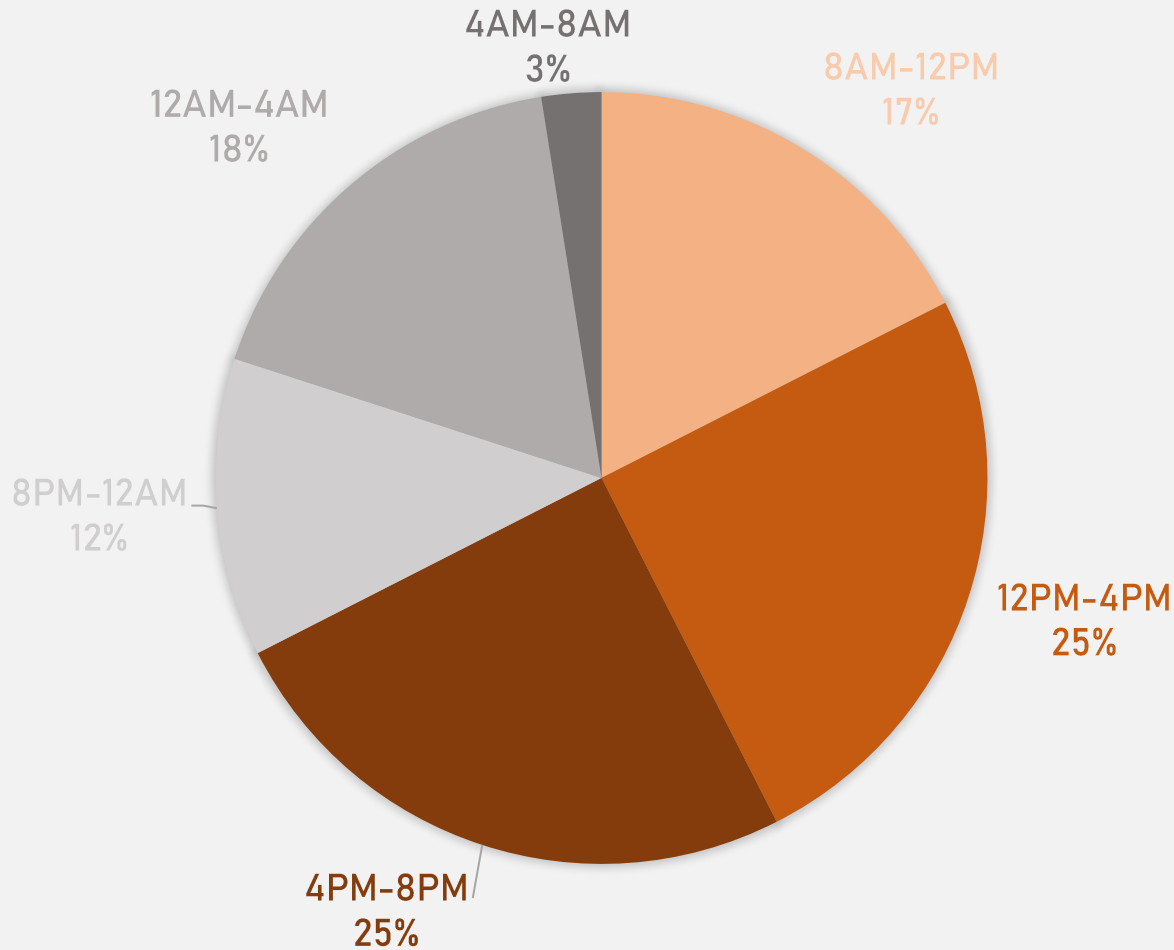

LEWIS PLACE 2025 VS 2026

LEWIS PLACE CRIMES BY DAY OF THE WEEK

LEWIS PLACE CRIMES BY TIME OF DAY

36% - Daytime (8AM-8PM)
64% - Nighttime (8PM-8AM)

LEWIS PLACE CRIMES BY DAY OF THE MONTH

**VANDEVENTER
NEIGHBORHOOD DETAIL**

VANDEVENTER SUMMARY NOTES

- **38 total crimes in May 2026**
 - **Up 5.6%** compared to May 2025 (36 crimes)
 - **6 crimes against persons in May 2026**
 - **Down 40.0%** compared to May 2025 (10 crimes)
- **112 total crimes so far in 2026**
 - **Down 23.8%** compared to this time in 2025 (147 crimes)
 - **18 total crimes against persons so far in 2026**
 - **Down 58.1%** compared to this time in 2025 (43 crimes)
 - **51 total crimes against property so far in 2026**
 - **Down 5.6%** compared to this time in 2025 (54 crimes)

2026

Crimes	Jan	Feb	Mar	Apr	May	Jun	Jul	Aug	Sep	Oct	Nov	Dec	Total
Aggravated Assault	0	0	2	3	3								8
Arson	0	0	0	0	0								0
Burglary	0	1	0	0	2								3
Homicide	0	0	0	0	0								0
Larceny	2	1	3	4	7								17
Motor Vehicle Theft	0	0	1	1	2								4
Robbery	1	0	1	1	0								3
Total	3	2	7	9	14								35

VANDEVENTER 2025 VS 2026

VANDEVENTER CRIMES BY DAY OF THE WEEK

VANDEVENTER CRIMES BY TIME OF DAY

67% - Daytime (8AM-8PM)

33% - Nighttime (8PM-8AM)

VANDEVENTER CRIMES BY DAY OF THE MONTH