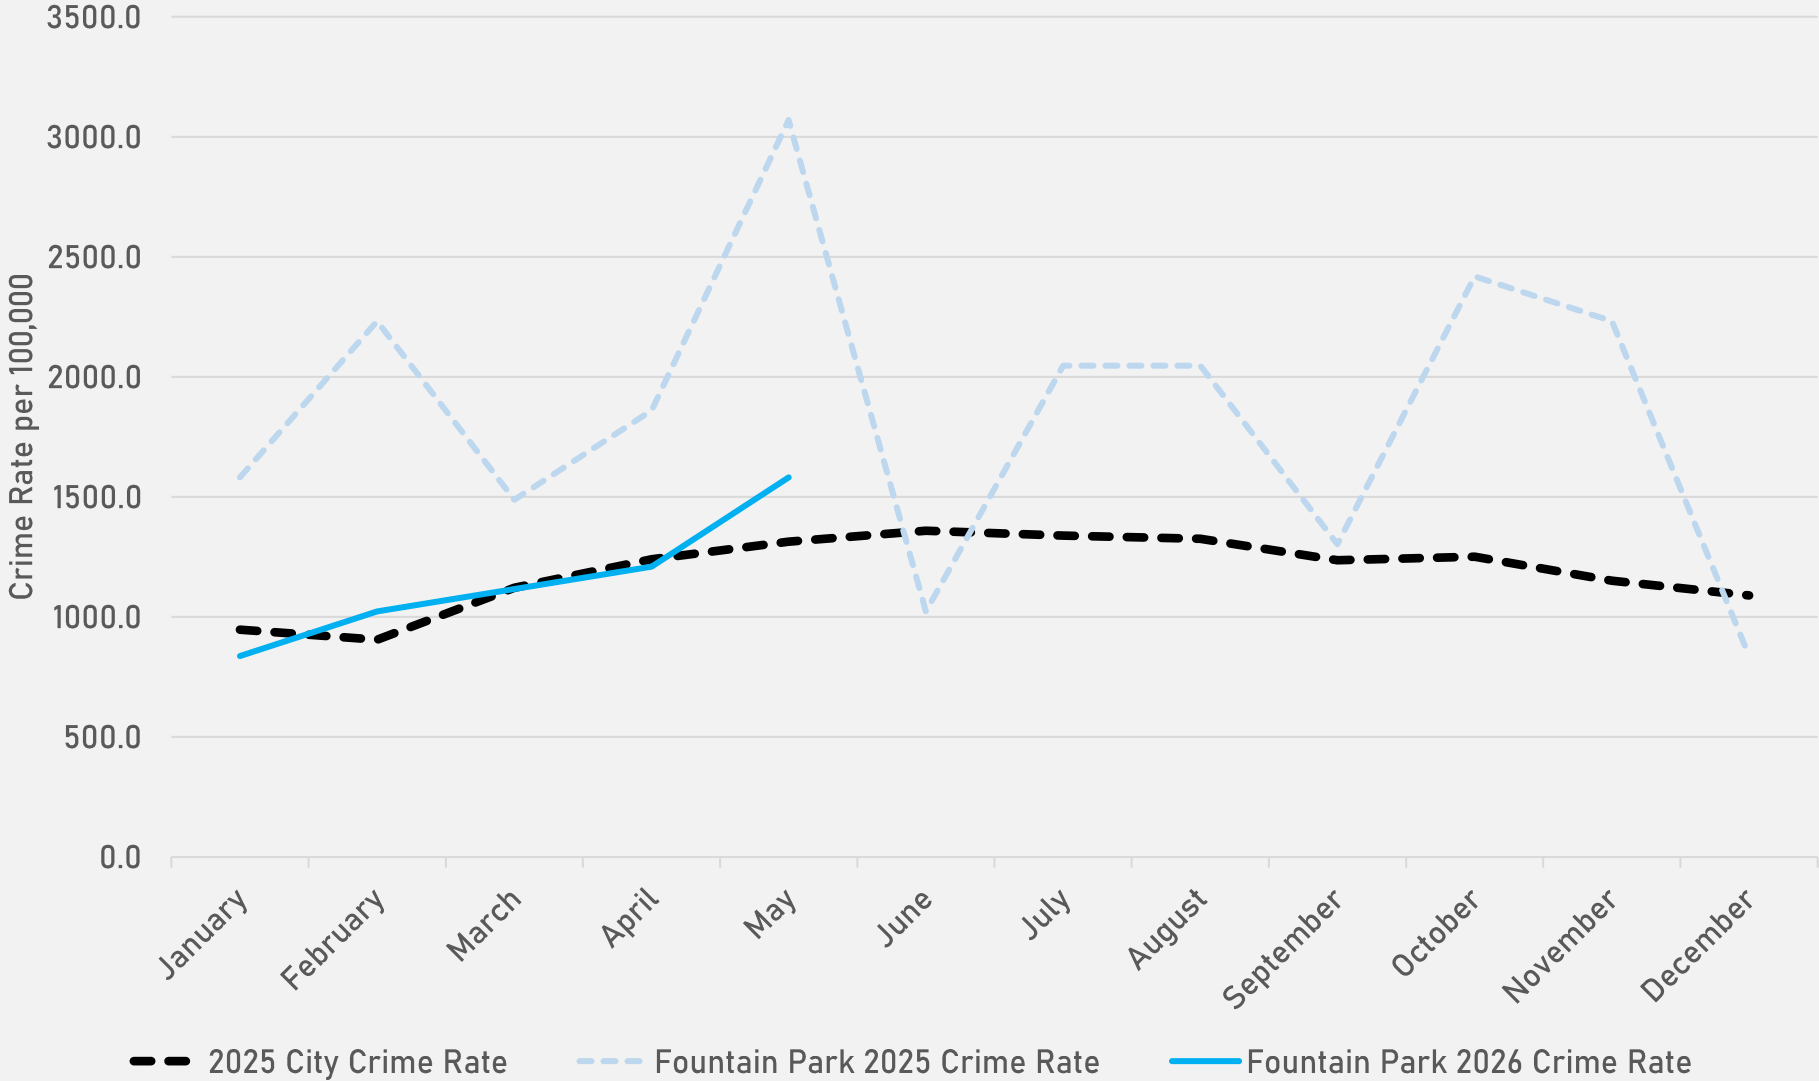

FOUNTAIN PARK SUMMARY NOTES

- **17 total crimes in May 2026**
 - **Down 55.3%** compared to May 2025 (38 crimes)
 - **3 crimes against persons in May 2026**
 - **Down 50.0%** compared to this time in 2025 (6 crimes)
- **73 total crimes so far in 2026**
 - **Down 35.4%** compared to this time in 2025 (113 crimes)
 - **11 total crimes against persons so far in 2026**
 - **Down 47.6%** compared to this time in 2025 (21 crimes)
 - **28 total crimes against property so far in 2026**
 - **Down 44.0%** compared to this time in 2025 (50 crimes)

FOUNTAIN PARK 2025 VS 2026

FOUNTAIN PARK CRIMES BY DAY OF THE WEEK

FOUNTAIN PARK CRIMES BY TIME OF DAY

15% - Daytime (8AM-8PM)

85% - Nighttime (8PM-8AM)

FOUNTAIN PARK CRIMES BY DAY OF THE MONTH

**LEWIS PLACE
NEIGHBORHOOD DETAIL**

LEWIS PLACE SUMMARY NOTES

- **19 total crimes in May 2026**
 - **Up 171.4%** compared to May 2025 (7 crimes)
 - **3 crimes against persons in May 2026**
 - **Up ∞ %** compared to May 2025 (0 crimes)
- **90 total crimes so far in 2026**
 - **Up 63.6%** compared to this time in 2025 (55 crimes)
 - **12 total crimes against persons so far in 2026**
 - **Up 33.3%** compared to this time in 2025 (9 crimes)
 - **35 total crimes against property so far in 2026**
 - **Up 16.7%** compared to this time in 2025 (30 crimes)

VANDEVENTER 2025 VS 2026

VANDEVENTER CRIMES BY DAY OF THE WEEK

VANDEVENTER CRIMES BY TIME OF DAY

67% - Daytime (8AM-8PM)

33% - Nighttime (8PM-8AM)

VANDEVENTER CRIMES BY DAY OF THE MONTH