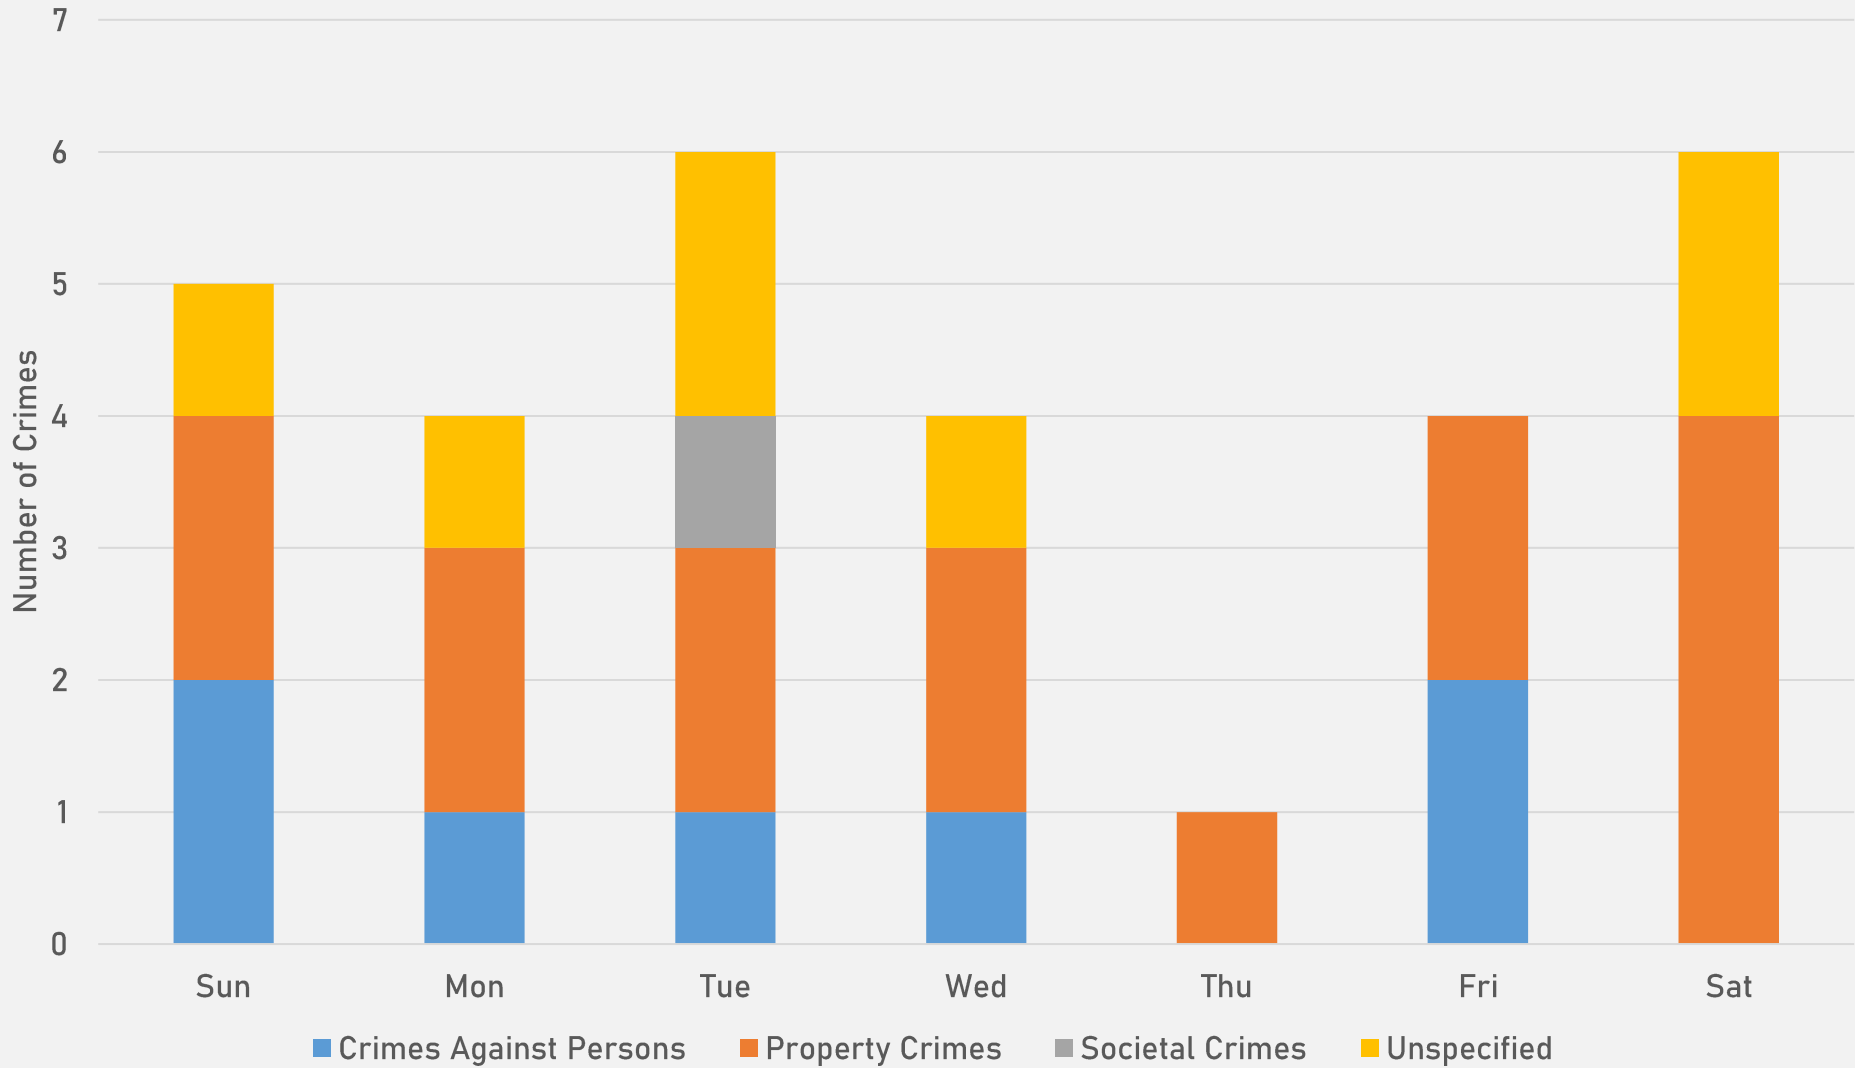

DEBALIVIERE PLACE 2025 VS 2026

DEBALIVIERE PLACE CRIMES BY DAY OF THE WEEK

DEBALIVIERE PLACE CRIMES BY TIME OF DAY

24% - Daytime (8AM-8PM)

76% - Nighttime (8PM-8AM)

DEBALIVIERE PLACE CRIMES BY DAY OF THE MONTH

**SKINKER-DEBALIVIERE
NEIGHBORHOOD DETAIL**

SKINKER-DEBALIVIERE SUMMARY NOTES

- **27 total crimes in May 2026**
 - **Up 35.0%** compared to May 2025 (20 crimes)
 - **7 crimes against persons in May 2026**
 - **Up 600.0%** compared to May 2025 (1 crimes)
- **116 total crimes so far in 2026**
 - **Up 14.9%** compared to this time in 2025 (101 crimes)
 - **17 crimes against persons so far in 2026**
 - **Up 54.5%** compared to this time in 2025 (11 crimes)
 - **72 crimes against property so far in 2026**
 - **Up 26.3%** compared to this time in 2025 (57 crimes)

SKINKER-DEBALIVIERE YEAR TO YEAR COMPARISON

2025

Crimes	Jan	Feb	Mar	Apr	May	Jun	Jul	Aug	Sep	Oct	Nov	Dec	Total
Aggravated Assault	0	0	0	0	0	1	1	0	0	0	0	0	2
Arson	0	0	0	0	0	0	0	0	0	0	0	0	0
Burglary	0	1	0	0	1	0	4	1	2	3	1	1	14
Homicide	0	0	0	0	0	0	0	1	0	0	0	0	1
Larceny	5	3	3	7	6	8	4	11	12	2	3	2	66
Motor Vehicle Theft	1	1	1	4	0	1	2	5	5	5	1	0	26
Robbery	0	0	0	1	1	1	0	0	0	2	0	0	5
Total	6	5	4	12	8	11	11	18	19	12	5	3	114

SKINKER-DEBALIVIERE 2025 VS 2026

SKINKER-DEBALIVIERE CRIMES BY DAY OF THE WEEK

SKINKER-DEBALIVIERE CRIMES BY TIME OF DAY

57% - Daytime (8AM-8PM)

43% - Nighttime (8PM-8AM)

SKINKER-DEBALIVIERE CRIMES BY DAY OF THE MONTH