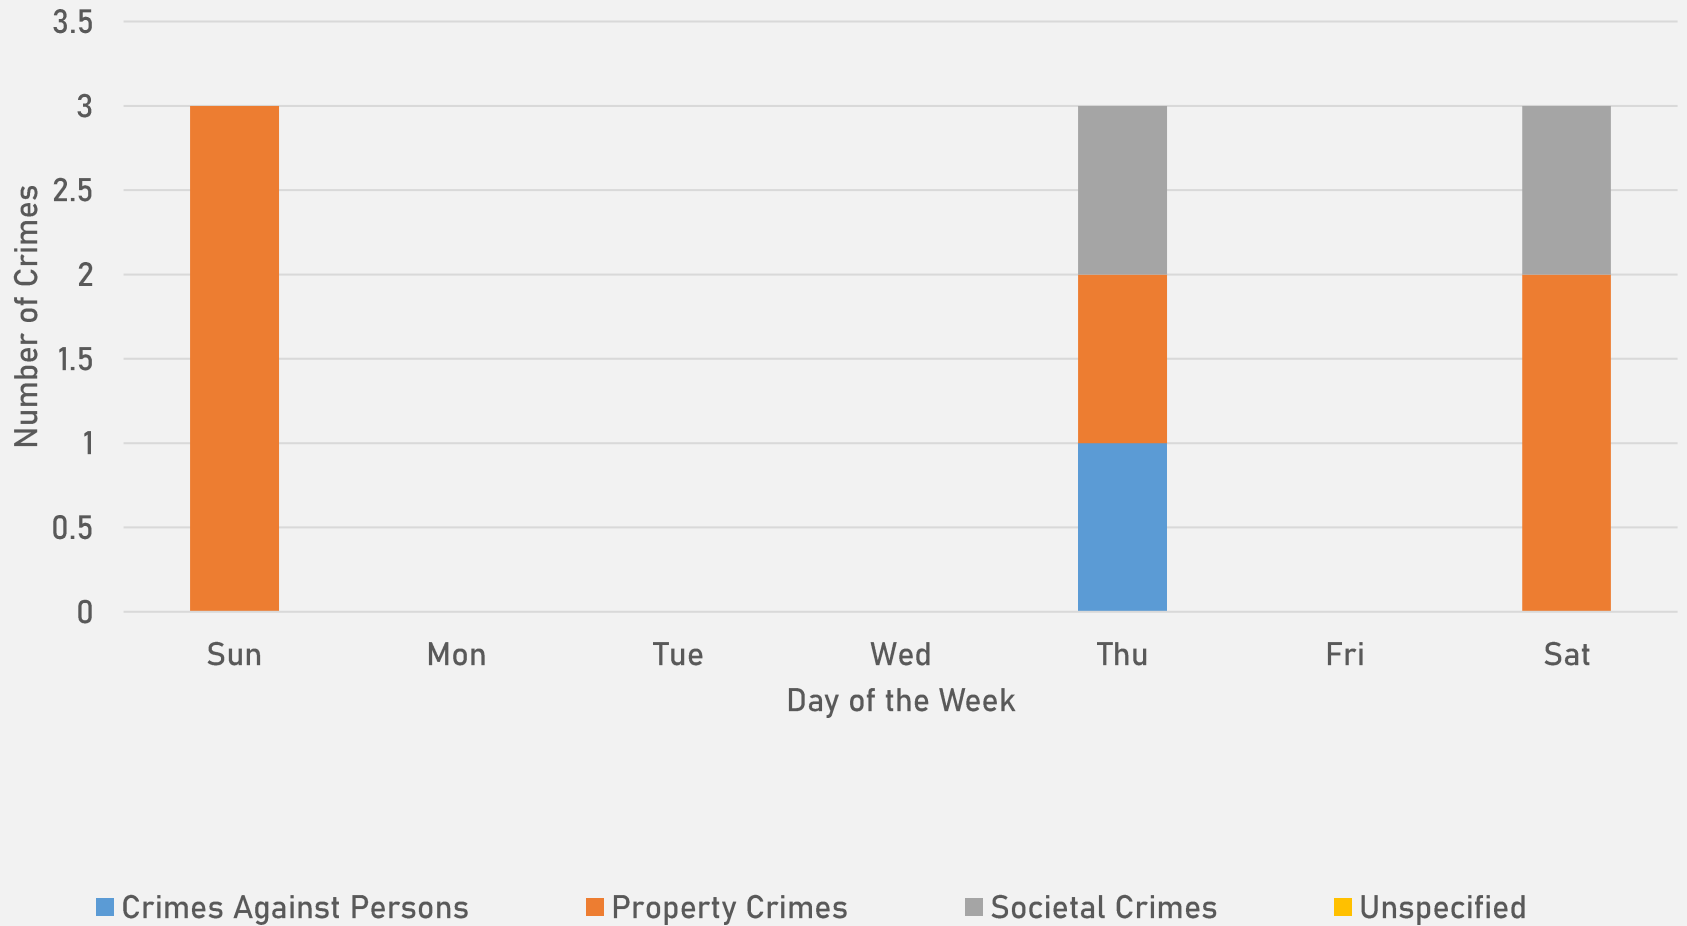

**SKINKER-DEBALIVIERE
NEIGHBORHOOD DETAIL**

SKINKER-DEBALIVIERE SUMMARY NOTES

- **27 total crimes in May 2026**
 - **Up 35.0%** compared to May 2025 (20 crimes)
 - **7 crimes against persons in May 2026**
 - **Up 600.0%** compared to May 2025 (1 crimes)
- **116 total crimes so far in 2026**
 - **Up 14.9%** compared to this time in 2025 (101 crimes)
 - **17 crimes against persons so far in 2026**
 - **Up 54.5%** compared to this time in 2025 (11 crimes)
 - **72 crimes against property so far in 2026**
 - **Up 26.3%** compared to this time in 2025 (57 crimes)

- **40 total crimes so far in 2026**

- **Down 4.8%** compared to this time in 2025 (42 crimes)
- **6 crimes against persons so far in 2026**
 - **Down 57.1%** compared to this time in 2025 (14 crimes)
- **24 crimes against property so far in 2026**
 - **Up 14.3%** compared to this time in 2025 (21 crimes)

VISITATION PARK YEAR TO YEAR COMPARISON

2025

Crimes	Jan	Feb	Mar	Apr	May	Jun	Jul	Aug	Sep	Oct	Nov	Dec	Total
Aggravated Assault	0	0	2	0	0	0	1	1	0	2	0	0	6
Arson	0	0	0	0	0	0	0	0	0	0	0	0	0
Burglary	1	0	0	0	2	1	1	2	1	1	1	1	11
Homicide	0	0	0	0	0	0	0	0	0	0	0	0	0
Larceny	3	2	2	1	2	2	2	1	0	0	0	3	18
Motor Vehicle Theft	0	0	1	0	0	1	0	0	1	2	0	0	5
Robbery	0	0	0	0	0	0	1	0	0	0	0	1	5
Total	4	2	5	1	4	4	5	4	2	5	1	5	45

VISITATION PARK 2025 VS 2026

VISITATION PARK CRIMES BY DAY OF THE WEEK

VISITATION PARK CRIMES BY TIME OF DAY

11% - Daytime (8AM-8PM)

89% - Nighttime (8PM-8AM)

VISITATION PARK CRIMES BY DAY OF THE MONTH