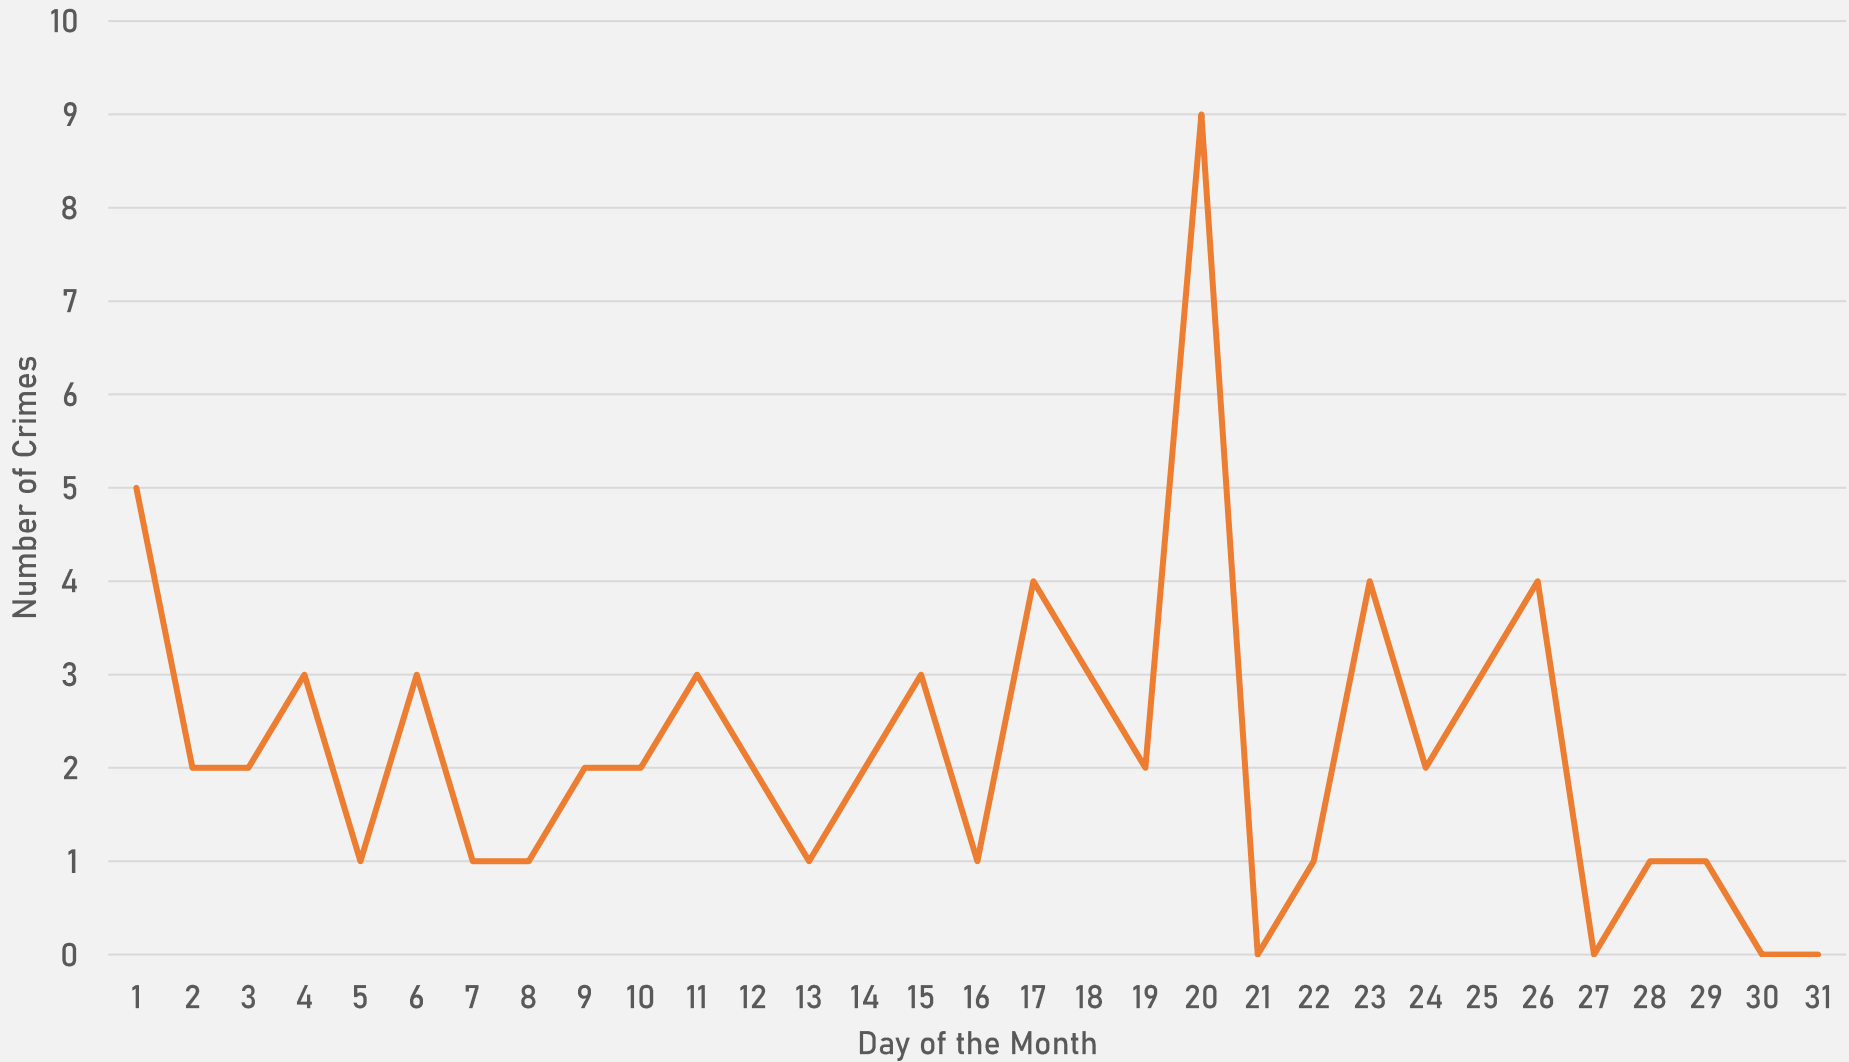

NEIGHBORHOODS VS CITY CRIME RATE OVER THE PAST YEAR

**DEBALIVIERE PLACE
NEIGHBORHOOD DETAIL**

DEBALIVIERE PLACE SUMMARY NOTES

- **47 total crimes in May 2026**
 - **Down 6.0%** compared to May 2025 (50 crimes)
 - **0 crimes against persons in May 2026**
 - **Down 100.0%** when compared to May 2025 (4 crimes)
- **135 total crimes so far in 2026**
 - **Down 26.2%** compared to this time in 2025 (183 crimes)
 - **12 crimes against persons so far in 2026**
 - **Down 58.6%** compared to this time in 2025 (29 crimes)
 - **94 crimes against property so far in 2026**
 - **Down 24.8%** compared to this time in 2025 (125 crimes)

WEST END 2025 VS 2026

WEST END CRIMES BY DAY OF THE WEEK

WEST END CRIMES BY TIME OF DAY

52% - Daytime (8AM-8PM)

48% - Nighttime (8PM-8AM)

WEST END CRIMES BY DAY OF THE MONTH

**VISITATION PARK
NEIGHBORHOOD DETAIL**

VISITATION PARK SUMMARY NOTES

- **9 total crimes in May 2026**

- **Down 25.0%** compared to May 2025 (12 crimes)
- **1 crimes against persons in May 2026**
 - **Down 50.0%** compared to May 2025 (2 crimes)

- **40 total crimes so far in 2026**

- **Down 4.8%** compared to this time in 2025 (42 crimes)
- **6 crimes against persons so far in 2026**
 - **Down 57.1%** compared to this time in 2025 (14 crimes)
- **24 crimes against property so far in 2026**
 - **Up 14.3%** compared to this time in 2025 (21 crimes)