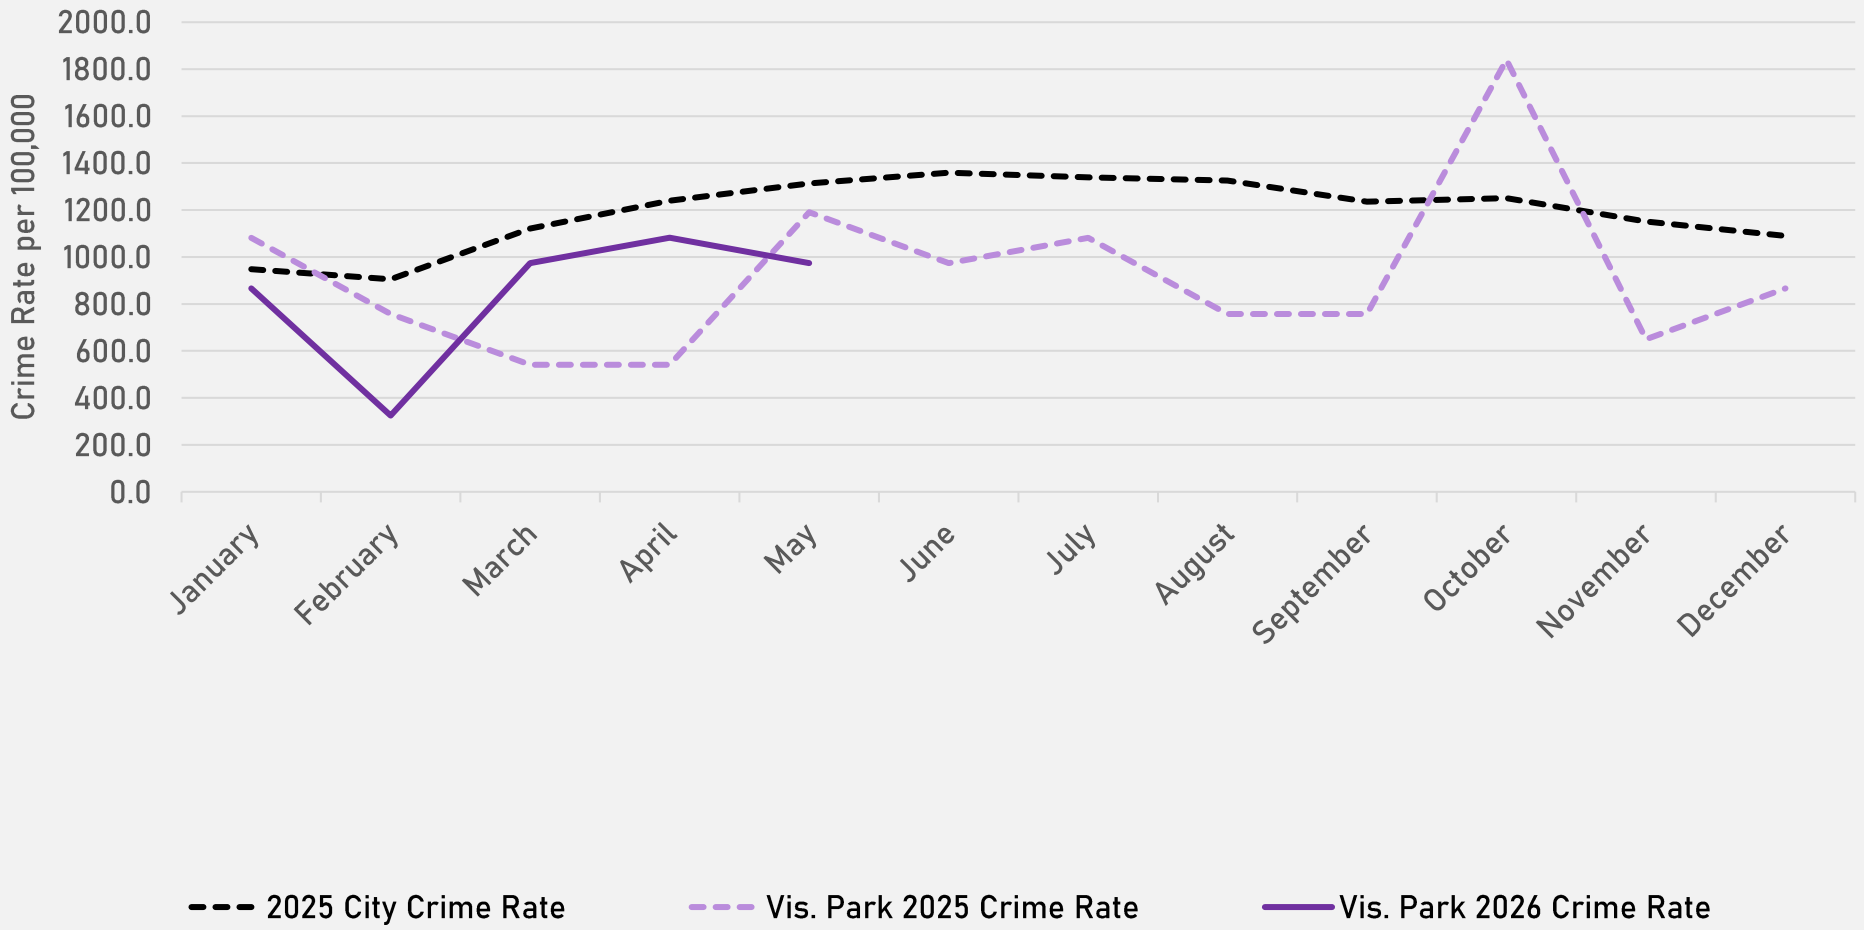

SKINKER-DEBALIVIERE 2025 VS 2026

SKINKER-DEBALIVIERE CRIMES BY DAY OF THE WEEK

SKINKER-DEBALIVIERE CRIMES BY TIME OF DAY

57% - Daytime (8AM-8PM)

43% - Nighttime (8PM-8AM)

SKINKER-DEBALIVIERE CRIMES BY DAY OF THE MONTH

- **40 total crimes so far in 2026**

- **Down 4.8%** compared to this time in 2025 (42 crimes)
- **6 crimes against persons so far in 2026**
 - **Down 57.1%** compared to this time in 2025 (14 crimes)
- **24 crimes against property so far in 2026**
 - **Up 14.3%** compared to this time in 2025 (21 crimes)

VISITATION PARK YEAR TO YEAR COMPARISON

2025

Crimes	Jan	Feb	Mar	Apr	May	Jun	Jul	Aug	Sep	Oct	Nov	Dec	Total
Aggravated Assault	0	0	2	0	0	0	1	1	0	2	0	0	6
Arson	0	0	0	0	0	0	0	0	0	0	0	0	0
Burglary	1	0	0	0	2	1	1	2	1	1	1	1	11
Homicide	0	0	0	0	0	0	0	0	0	0	0	0	0
Larceny	3	2	2	1	2	2	2	1	0	0	0	3	18
Motor Vehicle Theft	0	0	1	0	0	1	0	0	1	2	0	0	5
Robbery	0	0	0	0	0	0	1	0	0	0	0	1	5
Total	4	2	5	1	4	4	5	4	2	5	1	5	45

VISITATION PARK 2025 VS 2026

VISITATION PARK CRIMES BY DAY OF THE WEEK

VISITATION PARK CRIMES BY TIME OF DAY

11% - Daytime (8AM-8PM)

89% - Nighttime (8PM-8AM)

VISITATION PARK CRIMES BY DAY OF THE MONTH