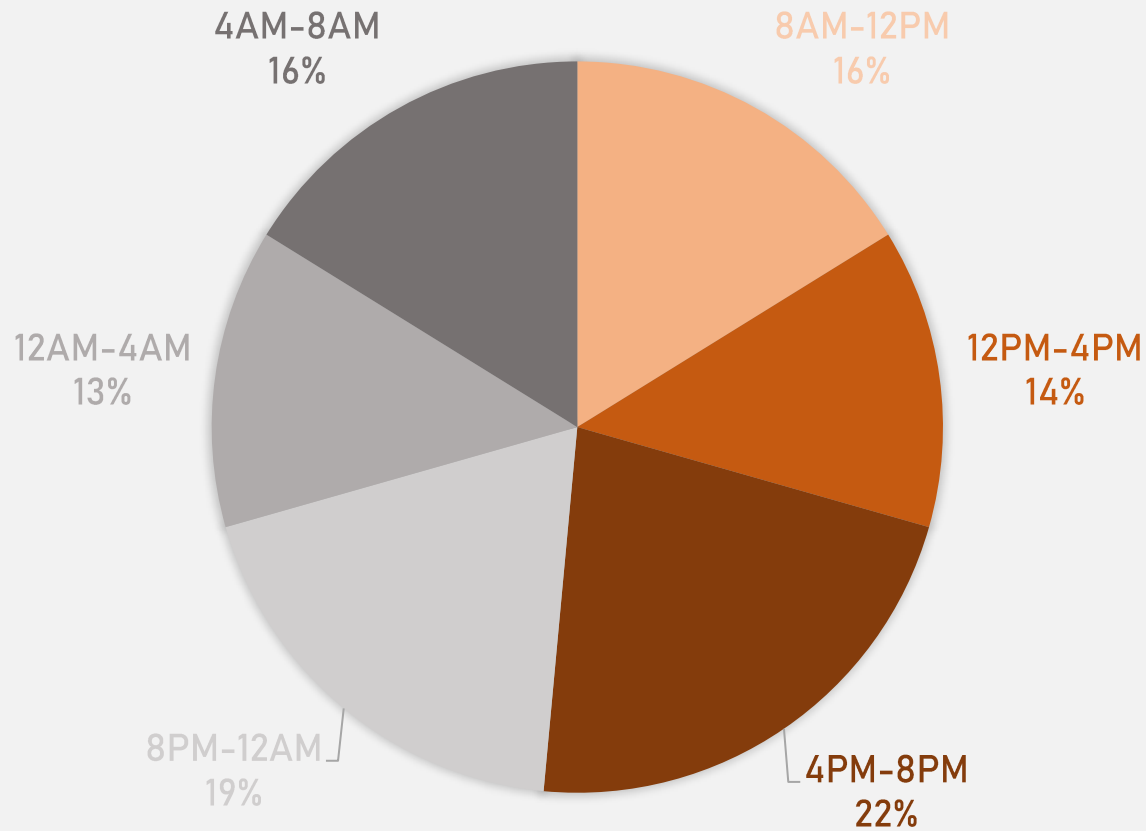

SKINKER-DEBALIVIERE 2025 VS 2026

SKINKER-DEBALIVIERE CRIMES BY DAY OF THE WEEK

SKINKER-DEBALIVIERE CRIMES BY TIME OF DAY

57% - Daytime (8AM-8PM)

43% - Nighttime (8PM-8AM)

SKINKER-DEBALIVIERE CRIMES BY DAY OF THE MONTH

**WEST END
NEIGHBORHOOD DETAIL**

WEST END SUMMARY NOTES

- **68 total crimes in May 2026**
 - **Up 3.0%** compared to May 2025 (66 crimes)
 - **7 crimes against persons** in May 2026
 - **Up 40.0%** compared to May 2025 (5 crimes)
- **310 total crimes so far in 2026**
 - **Up 5.1%** compared to this time in 2025 (295 crimes)
 - **51 crimes against persons** so far in 2026
 - **Down 13.6%** compared to this time in 2025 (59 crimes)
 - **174 crimes against property** so far in 2026
 - **Up 1.8%** compared to this time in 2025 (171 crimes)

2026

Crimes	Jan	Feb	Mar	Apr	May	Jun	Jul	Aug	Sep	Oct	Nov	Dec	Total
Aggravated Assault	2	2	5	6	3								18
Arson	0	0	0	0	0								0
Burglary	3	5	3	3	3								17
Homicide	1	1	0	1	0								3
Larceny	6	23	19	12	21								81
Motor Vehicle Theft	4	3	4	3	10								24
Robbery	1	2	1	1	0								5
Total	17	36	32	26	37								148

WEST END 2025 VS 2026

WEST END CRIMES BY DAY OF THE WEEK

WEST END CRIMES BY TIME OF DAY

52% - Daytime (8AM-8PM)

48% - Nighttime (8PM-8AM)

WEST END CRIMES BY DAY OF THE MONTH

**VISITATION PARK
NEIGHBORHOOD DETAIL**