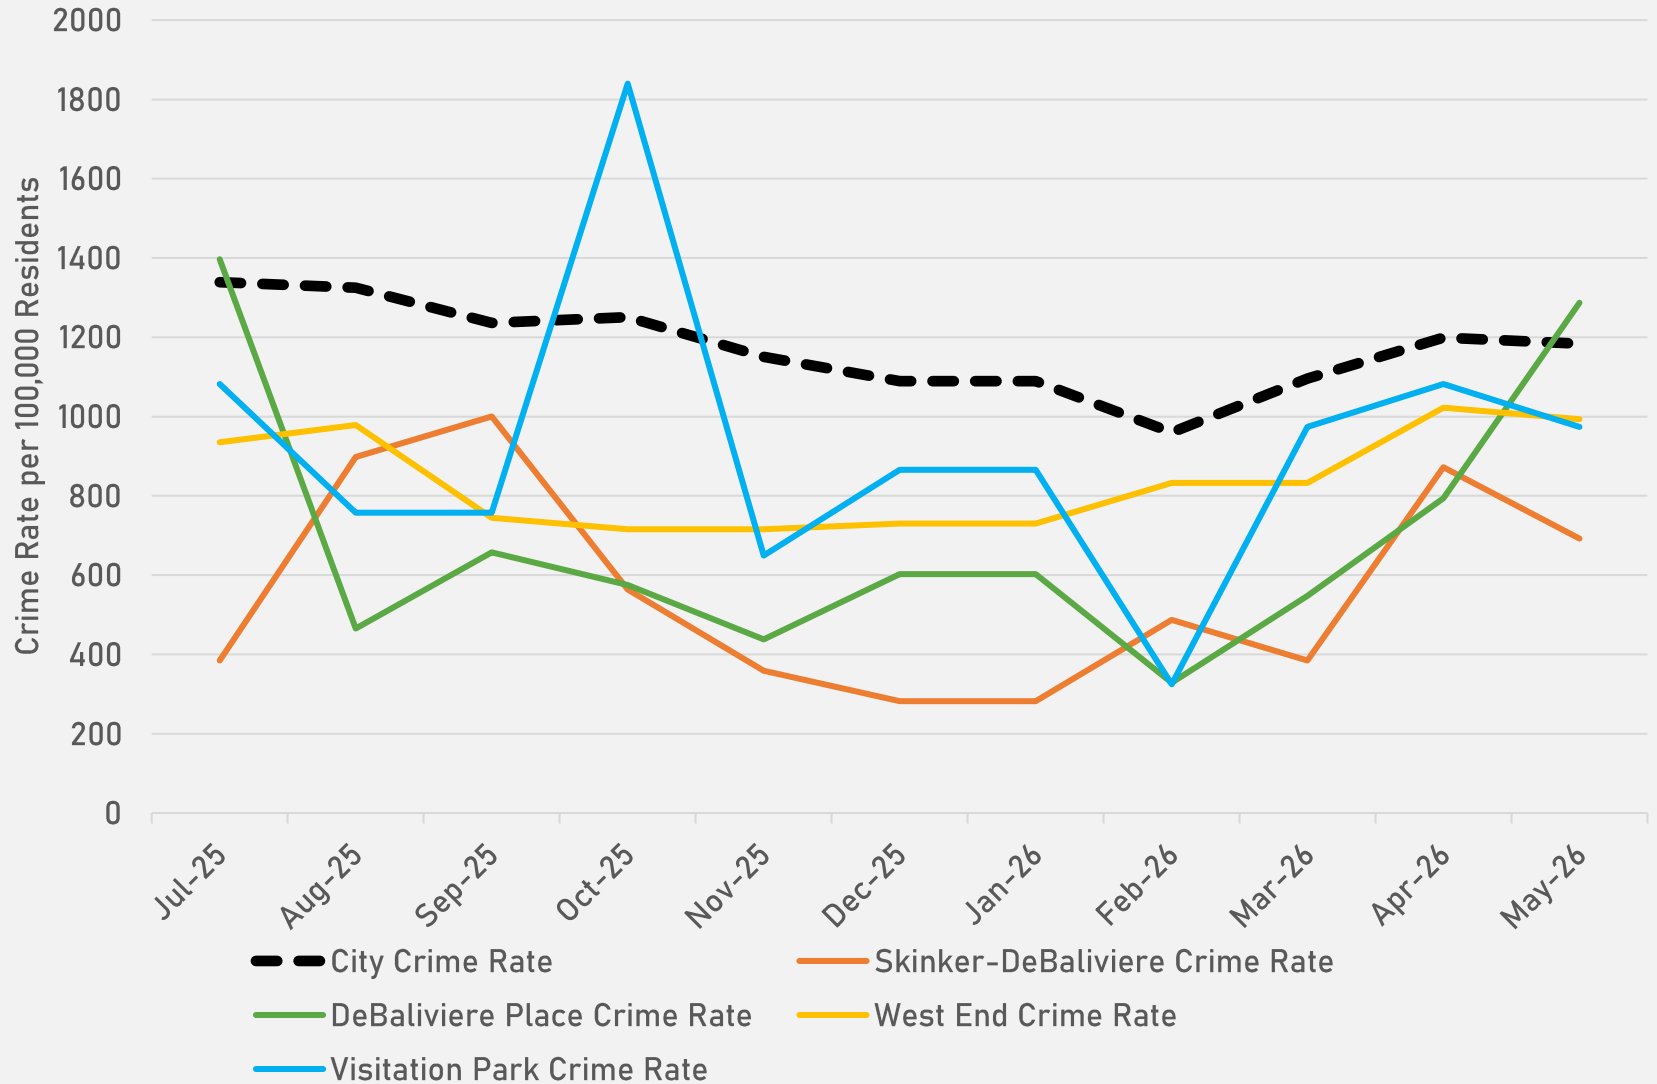

May 2026
Monthly Crime Report

**DEBALIVIERE PLACE
SKINKER-DEBALIVIERE
WEST END
VISITATION PARK**

Washington University Medical Center

CITY OF ST LOUIS POLICE DISTRICTS

DeBaliviere Place,
Skinker-DeBaliviere,
West End, and Visitation
Park are all located
within District 5.

- The **lowest number** of crimes in one neighborhood was 9 in Visitation Park
- The **highest number** of crimes in one neighborhood was 148 in Central West End
- The average number of crimes per neighborhood was 51.1
- The **lowest crime rate** per 100,000 in one neighborhood was 692.5 in Central West End
- The **highest crime rate** per 100,000 in one neighborhood was 2481.6 in Wells Goodfellow
- The overall crime rate in District 5 was 1365.0

NEIGHBORHOODS VS CITY CRIME RATE OVER THE PAST YEAR

**DEBALIVIERE PLACE
NEIGHBORHOOD DETAIL**

DEBALIVIERE PLACE SUMMARY NOTES

- **47 total crimes in May 2026**
 - **Down 6.0%** compared to May 2025 (50 crimes)
 - **0 crimes against persons in May 2026**
 - **Down 100.0%** when compared to May 2025 (4 crimes)
- **135 total crimes so far in 2026**
 - **Down 26.2%** compared to this time in 2025 (183 crimes)
 - **12 crimes against persons so far in 2026**
 - **Down 58.6%** compared to this time in 2025 (29 crimes)
 - **94 crimes against property so far in 2026**
 - **Down 24.8%** compared to this time in 2025 (125 crimes)

**SKINKER-DEBALIVIERE
NEIGHBORHOOD DETAIL**

SKINKER-DEBALIVIERE SUMMARY NOTES

- **27 total crimes in May 2026**
 - **Up 35.0%** compared to May 2025 (20 crimes)
 - **7 crimes against persons in May 2026**
 - **Up 600.0%** compared to May 2025 (1 crimes)
- **116 total crimes so far in 2026**
 - **Up 14.9%** compared to this time in 2025 (101 crimes)
 - **17 crimes against persons so far in 2026**
 - **Up 54.5%** compared to this time in 2025 (11 crimes)
 - **72 crimes against property so far in 2026**
 - **Up 26.3%** compared to this time in 2025 (57 crimes)