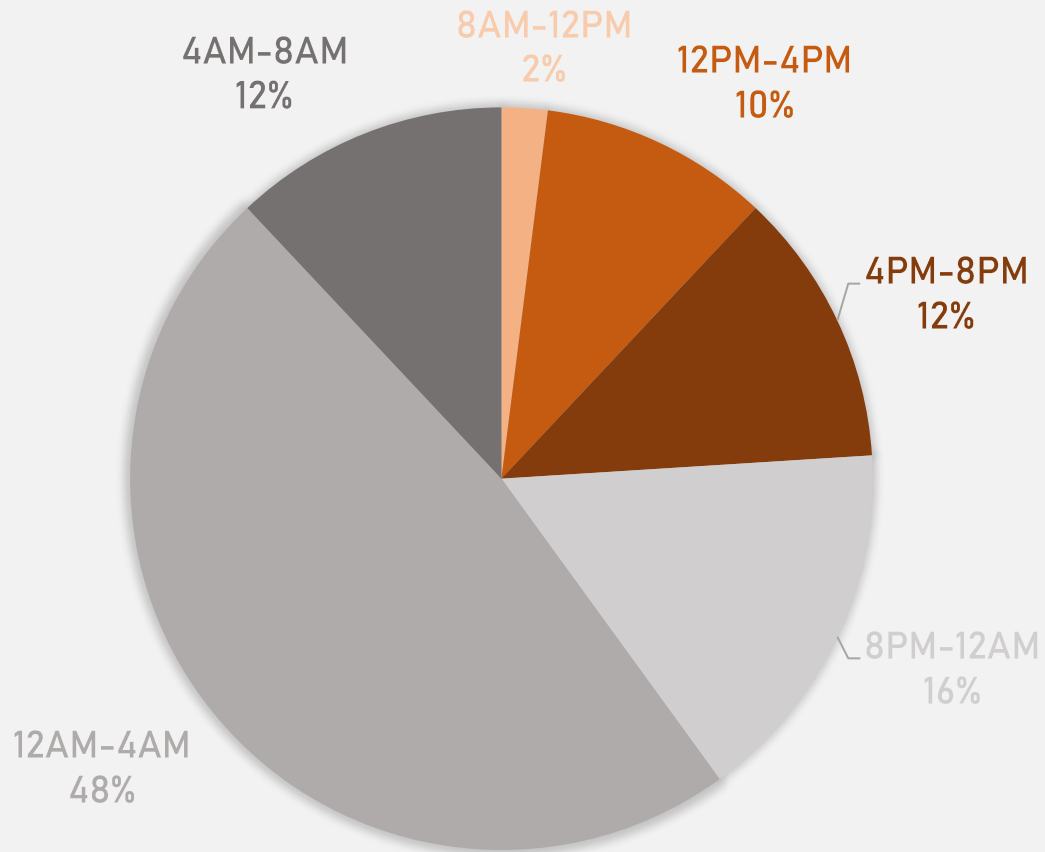

NEIGHBORHOODS VS CITY CRIME RATE OVER THE PAST YEAR

**DEBALIVIERE PLACE
NEIGHBORHOOD DETAIL**

DEBALIVIERE PLACE SUMMARY NOTES

- **47 total crimes in May 2026**
 - **Down 6.0%** compared to May 2025 (50 crimes)
 - **0 crimes against persons in May 2026**
 - **Down 100.0%** when compared to May 2025 (4 crimes)
- **135 total crimes so far in 2026**
 - **Down 26.2%** compared to this time in 2025 (183 crimes)
 - **12 crimes against persons so far in 2026**
 - **Down 58.6%** compared to this time in 2025 (29 crimes)
 - **94 crimes against property so far in 2026**
 - **Down 24.8%** compared to this time in 2025 (125 crimes)

2026

Crimes	Jan	Feb	Mar	Apr	May	Jun	Jul	Aug	Sep	Oct	Nov	Dec	Total
Aggravated Assault	1	0	0	1	0								2
Arson	0	0	0	0	0								0
Burglary	0	1	3	2	6								12
Homicide	0	0	0	0	0								0
Larceny	6	3	6	6	16								37
Motor Vehicle Theft	0	0	1	5	3								9
Robbery	0	1	1	0	0								2
Total	7	5	11	14	25								62

DEBALIVIERE PLACE 2025 VS 2026

DEBALIVIERE PLACE CRIMES BY DAY OF THE WEEK

DEBALIVIERE PLACE CRIMES BY TIME OF DAY

24% - Daytime (8AM-8PM)

76% - Nighttime (8PM-8AM)

DEBALIVIERE PLACE CRIMES BY DAY OF THE MONTH

**SKINKER-DEBALIVIERE
NEIGHBORHOOD DETAIL**

SKINKER-DEBALIVIERE SUMMARY NOTES

- **27 total crimes in May 2026**
 - **Up 35.0%** compared to May 2025 (20 crimes)
 - **7 crimes against persons in May 2026**
 - **Up 600.0%** compared to May 2025 (1 crimes)
- **116 total crimes so far in 2026**
 - **Up 14.9%** compared to this time in 2025 (101 crimes)
 - **17 crimes against persons so far in 2026**
 - **Up 54.5%** compared to this time in 2025 (11 crimes)
 - **72 crimes against property so far in 2026**
 - **Up 26.3%** compared to this time in 2025 (57 crimes)