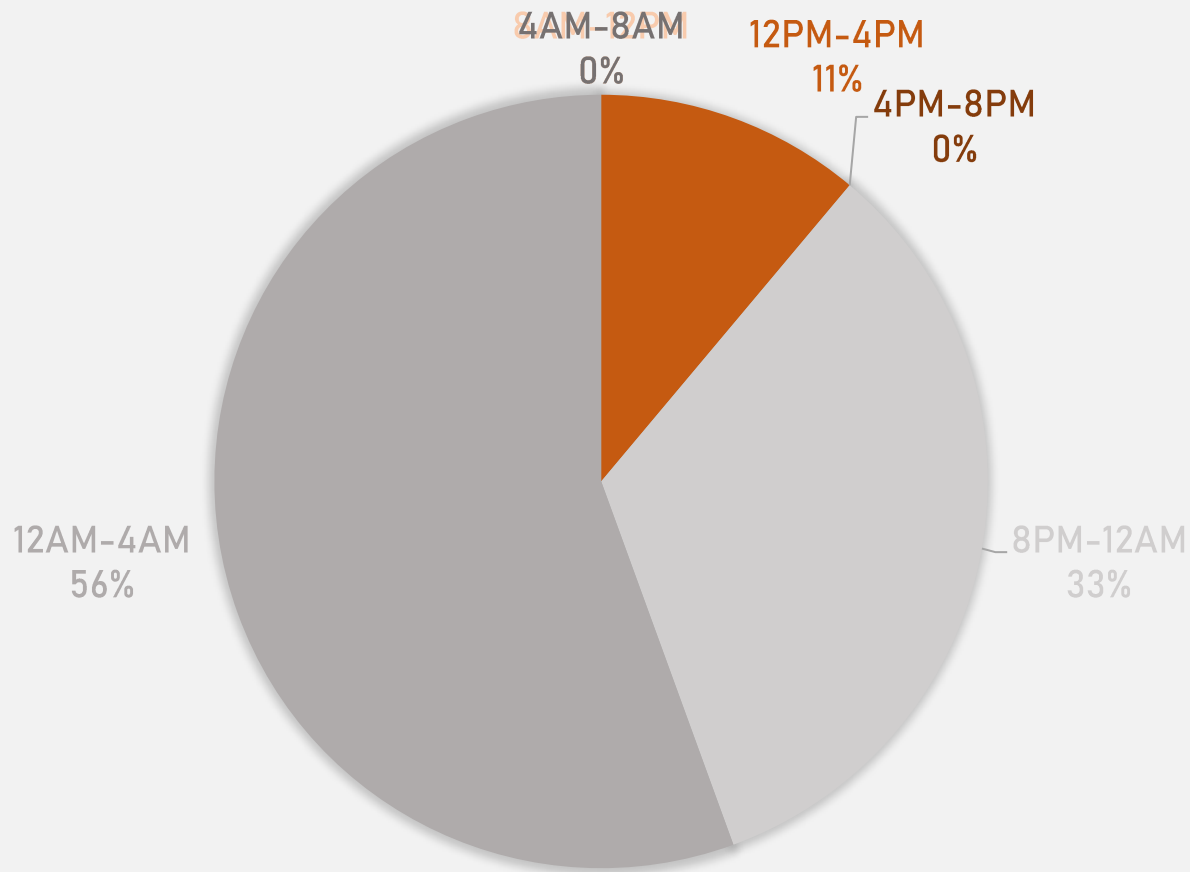

SKINKER-DEBALIVIERE 2025 VS 2026

SKINKER-DEBALIVIERE CRIMES BY DAY OF THE WEEK

SKINKER-DEBALIVIERE CRIMES BY TIME OF DAY

57% - Daytime (8AM-8PM)

43% - Nighttime (8PM-8AM)

SKINKER-DEBALIVIERE CRIMES BY DAY OF THE MONTH

- **40 total crimes so far in 2026**

- **Down 4.8%** compared to this time in 2025 (42 crimes)
- **6 crimes against persons so far in 2026**
 - **Down 57.1%** compared to this time in 2025 (14 crimes)
- **24 crimes against property so far in 2026**
 - **Up 14.3%** compared to this time in 2025 (21 crimes)

2026

Crimes	Jan	Feb	Mar	Apr	May	Jun	Jul	Aug	Sep	Oct	Nov	Dec	Total
Aggravated Assault	0	0	0	0	0								0
Arson	0	0	0	0	0								0
Burglary	0	0	0	0	0								0
Homicide	0	0	0	0	0								0
Larceny	2	0	3	1	4								10
Motor Vehicle Theft	1	1	0	2	2								6
Robbery	0	0	0	0	0								0
Total	3	1	3	3	6								16

VISITATION PARK 2025 VS 2026

VISITATION PARK CRIMES BY DAY OF THE WEEK

VISITATION PARK CRIMES BY TIME OF DAY

11% - Daytime (8AM-8PM)

89% - Nighttime (8PM-8AM)

VISITATION PARK CRIMES BY DAY OF THE MONTH