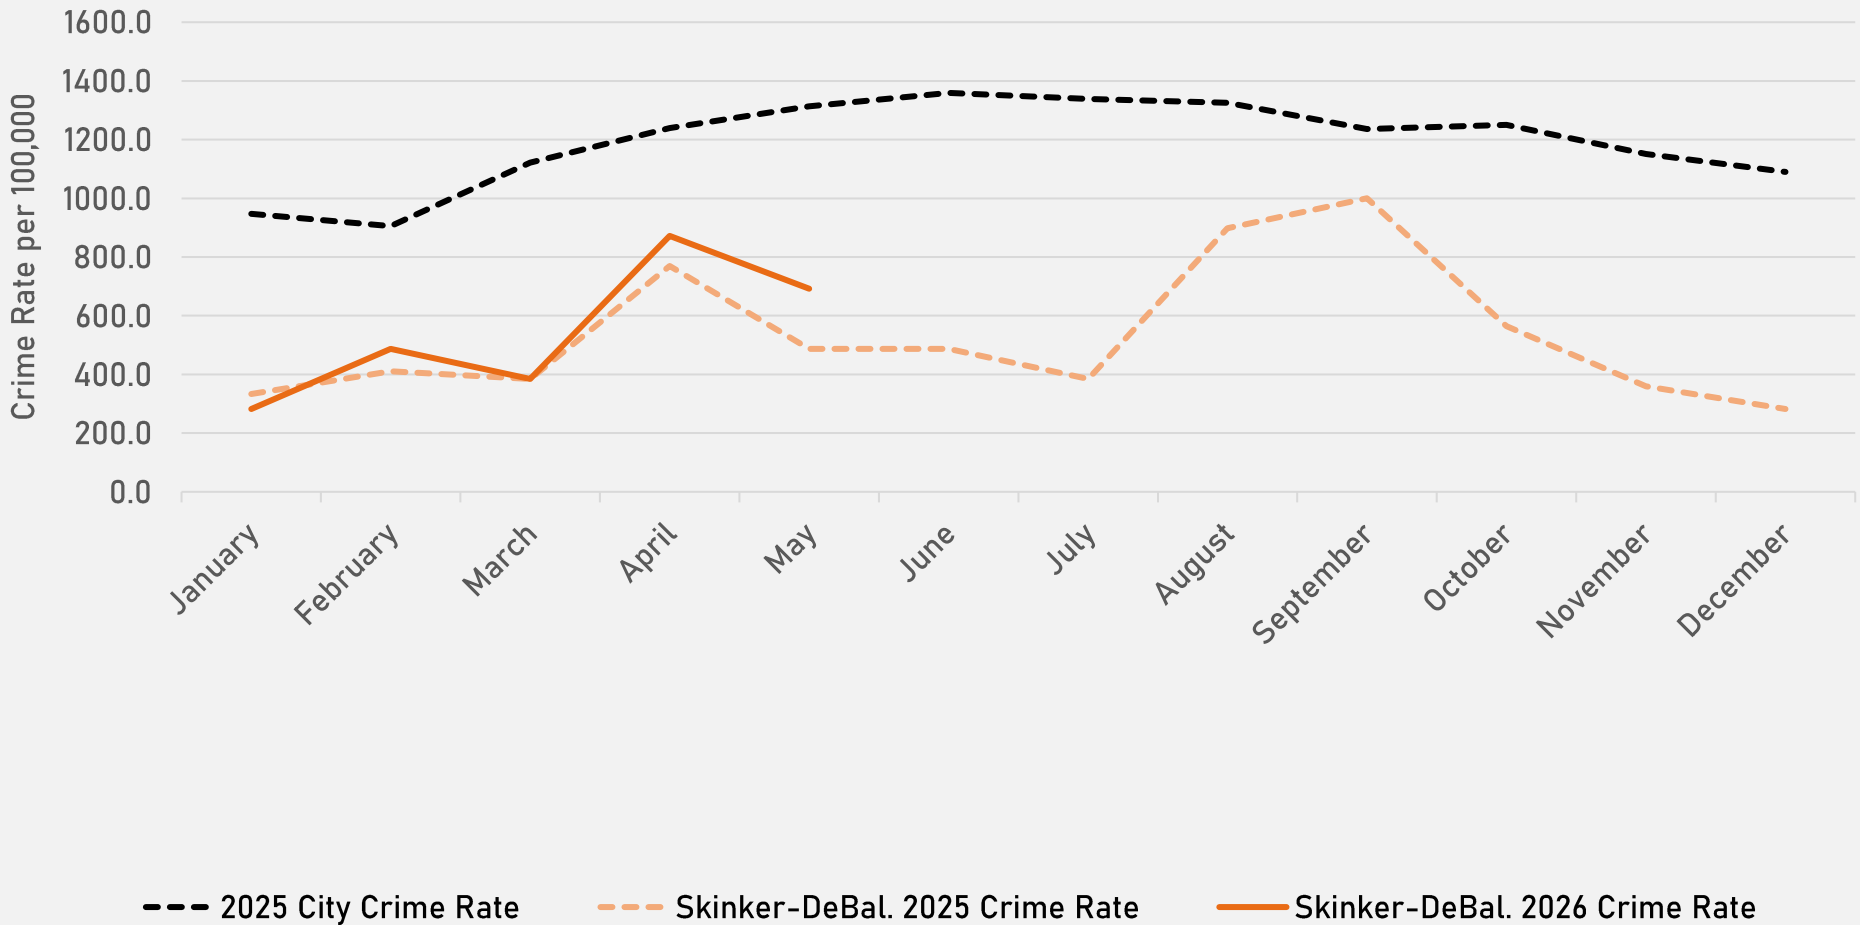

DEBALIVIERE PLACE 2025 VS 2026

DEBALIVIERE PLACE CRIMES BY DAY OF THE WEEK

DEBALIVIERE PLACE CRIMES BY TIME OF DAY

24% - Daytime (8AM-8PM)

76% - Nighttime (8PM-8AM)

DEBALIVIERE PLACE CRIMES BY DAY OF THE MONTH

**SKINKER-DEBALIVIERE
NEIGHBORHOOD DETAIL**

SKINKER-DEBALIVIERE SUMMARY NOTES

- **27 total crimes in May 2026**
 - **Up 35.0%** compared to May 2025 (20 crimes)
 - **7 crimes against persons in May 2026**
 - **Up 600.0%** compared to May 2025 (1 crimes)
- **116 total crimes so far in 2026**
 - **Up 14.9%** compared to this time in 2025 (101 crimes)
 - **17 crimes against persons so far in 2026**
 - **Up 54.5%** compared to this time in 2025 (11 crimes)
 - **72 crimes against property so far in 2026**
 - **Up 26.3%** compared to this time in 2025 (57 crimes)

SKINKER-DEBALIVIERE YEAR TO YEAR COMPARISON

2025

Crimes	Jan	Feb	Mar	Apr	May	Jun	Jul	Aug	Sep	Oct	Nov	Dec	Total
Aggravated Assault	0	0	0	0	0	1	1	0	0	0	0	0	2
Arson	0	0	0	0	0	0	0	0	0	0	0	0	0
Burglary	0	1	0	0	1	0	4	1	2	3	1	1	14
Homicide	0	0	0	0	0	0	0	1	0	0	0	0	1
Larceny	5	3	3	7	6	8	4	11	12	2	3	2	66
Motor Vehicle Theft	1	1	1	4	0	1	2	5	5	5	1	0	26
Robbery	0	0	0	1	1	1	0	0	0	2	0	0	5
Total	6	5	4	12	8	11	11	18	19	12	5	3	114

SKINKER-DEBALIVIERE 2025 VS 2026

SKINKER-DEBALIVIERE CRIMES BY DAY OF THE WEEK

SKINKER-DEBALIVIERE CRIMES BY TIME OF DAY

57% - Daytime (8AM-8PM)

43% - Nighttime (8PM-8AM)

SKINKER-DEBALIVIERE CRIMES BY DAY OF THE MONTH