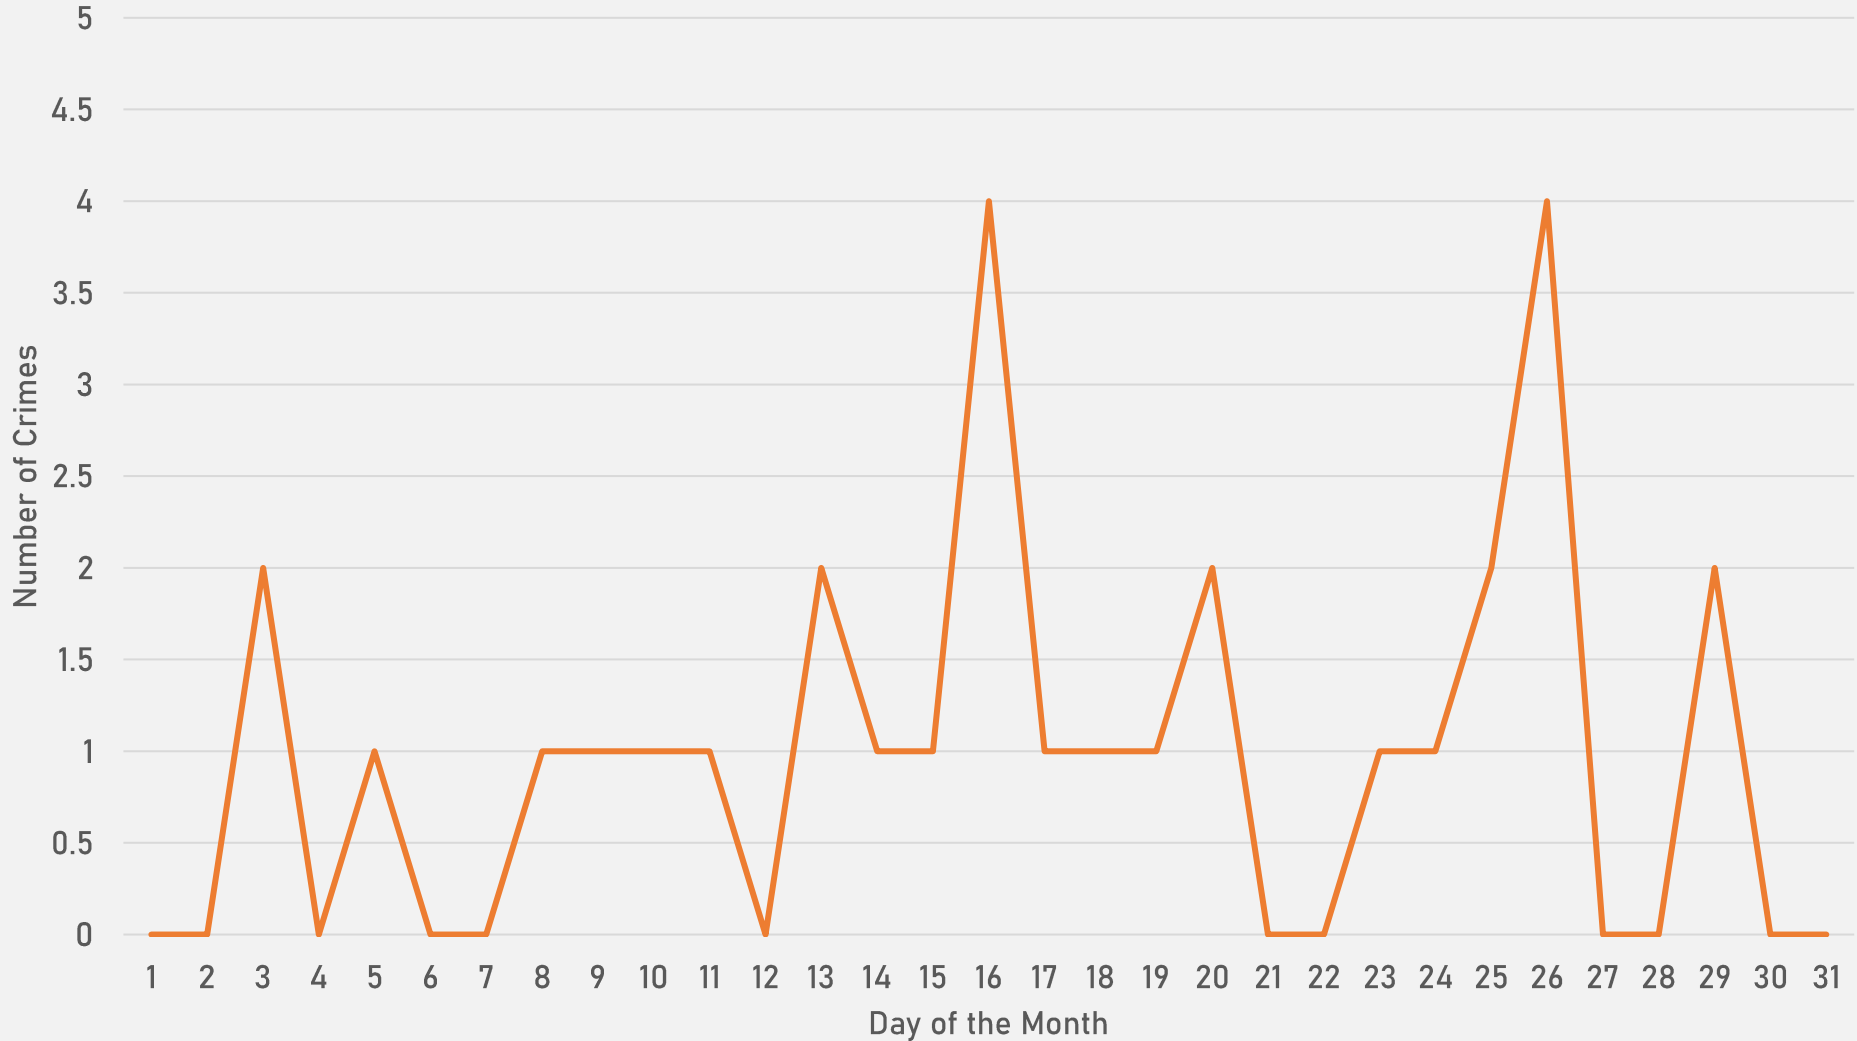

NEIGHBORHOODS VS CITY CRIME RATE OVER THE PAST YEAR

**DEBALIVIERE PLACE
NEIGHBORHOOD DETAIL**

DEBALIVIERE PLACE SUMMARY NOTES

- **47 total crimes in May 2026**
 - **Down 6.0%** compared to May 2025 (50 crimes)
 - **0 crimes against persons in May 2026**
 - **Down 100.0%** when compared to May 2025 (4 crimes)
- **135 total crimes so far in 2026**
 - **Down 26.2%** compared to this time in 2025 (183 crimes)
 - **12 crimes against persons so far in 2026**
 - **Down 58.6%** compared to this time in 2025 (29 crimes)
 - **94 crimes against property so far in 2026**
 - **Down 24.8%** compared to this time in 2025 (125 crimes)

**SKINKER-DEBALIVIERE
NEIGHBORHOOD DETAIL**

SKINKER-DEBALIVIERE SUMMARY NOTES

- **27 total crimes in May 2026**
 - **Up 35.0%** compared to May 2025 (20 crimes)
 - **7 crimes against persons in May 2026**
 - **Up 600.0%** compared to May 2025 (1 crimes)
- **116 total crimes so far in 2026**
 - **Up 14.9%** compared to this time in 2025 (101 crimes)
 - **17 crimes against persons so far in 2026**
 - **Up 54.5%** compared to this time in 2025 (11 crimes)
 - **72 crimes against property so far in 2026**
 - **Up 26.3%** compared to this time in 2025 (57 crimes)

SKINKER-DEBALIVIERE 2025 VS 2026

SKINKER-DEBALIVIERE CRIMES BY DAY OF THE WEEK

SKINKER-DEBALIVIERE CRIMES BY TIME OF DAY

57% - Daytime (8AM-8PM)

43% - Nighttime (8PM-8AM)

SKINKER-DEBALIVIERE CRIMES BY DAY OF THE MONTH

**WEST END
NEIGHBORHOOD DETAIL**

WEST END SUMMARY NOTES

- **68 total crimes in May 2026**
 - **Up 3.0%** compared to May 2025 (66 crimes)
 - **7 crimes against persons** in May 2026
 - **Up 40.0%** compared to May 2025 (5 crimes)
- **310 total crimes so far in 2026**
 - **Up 5.1%** compared to this time in 2025 (295 crimes)
 - **51 crimes against persons** so far in 2026
 - **Down 13.6%** compared to this time in 2025 (59 crimes)
 - **174 crimes against property** so far in 2026
 - **Up 1.8%** compared to this time in 2025 (171 crimes)