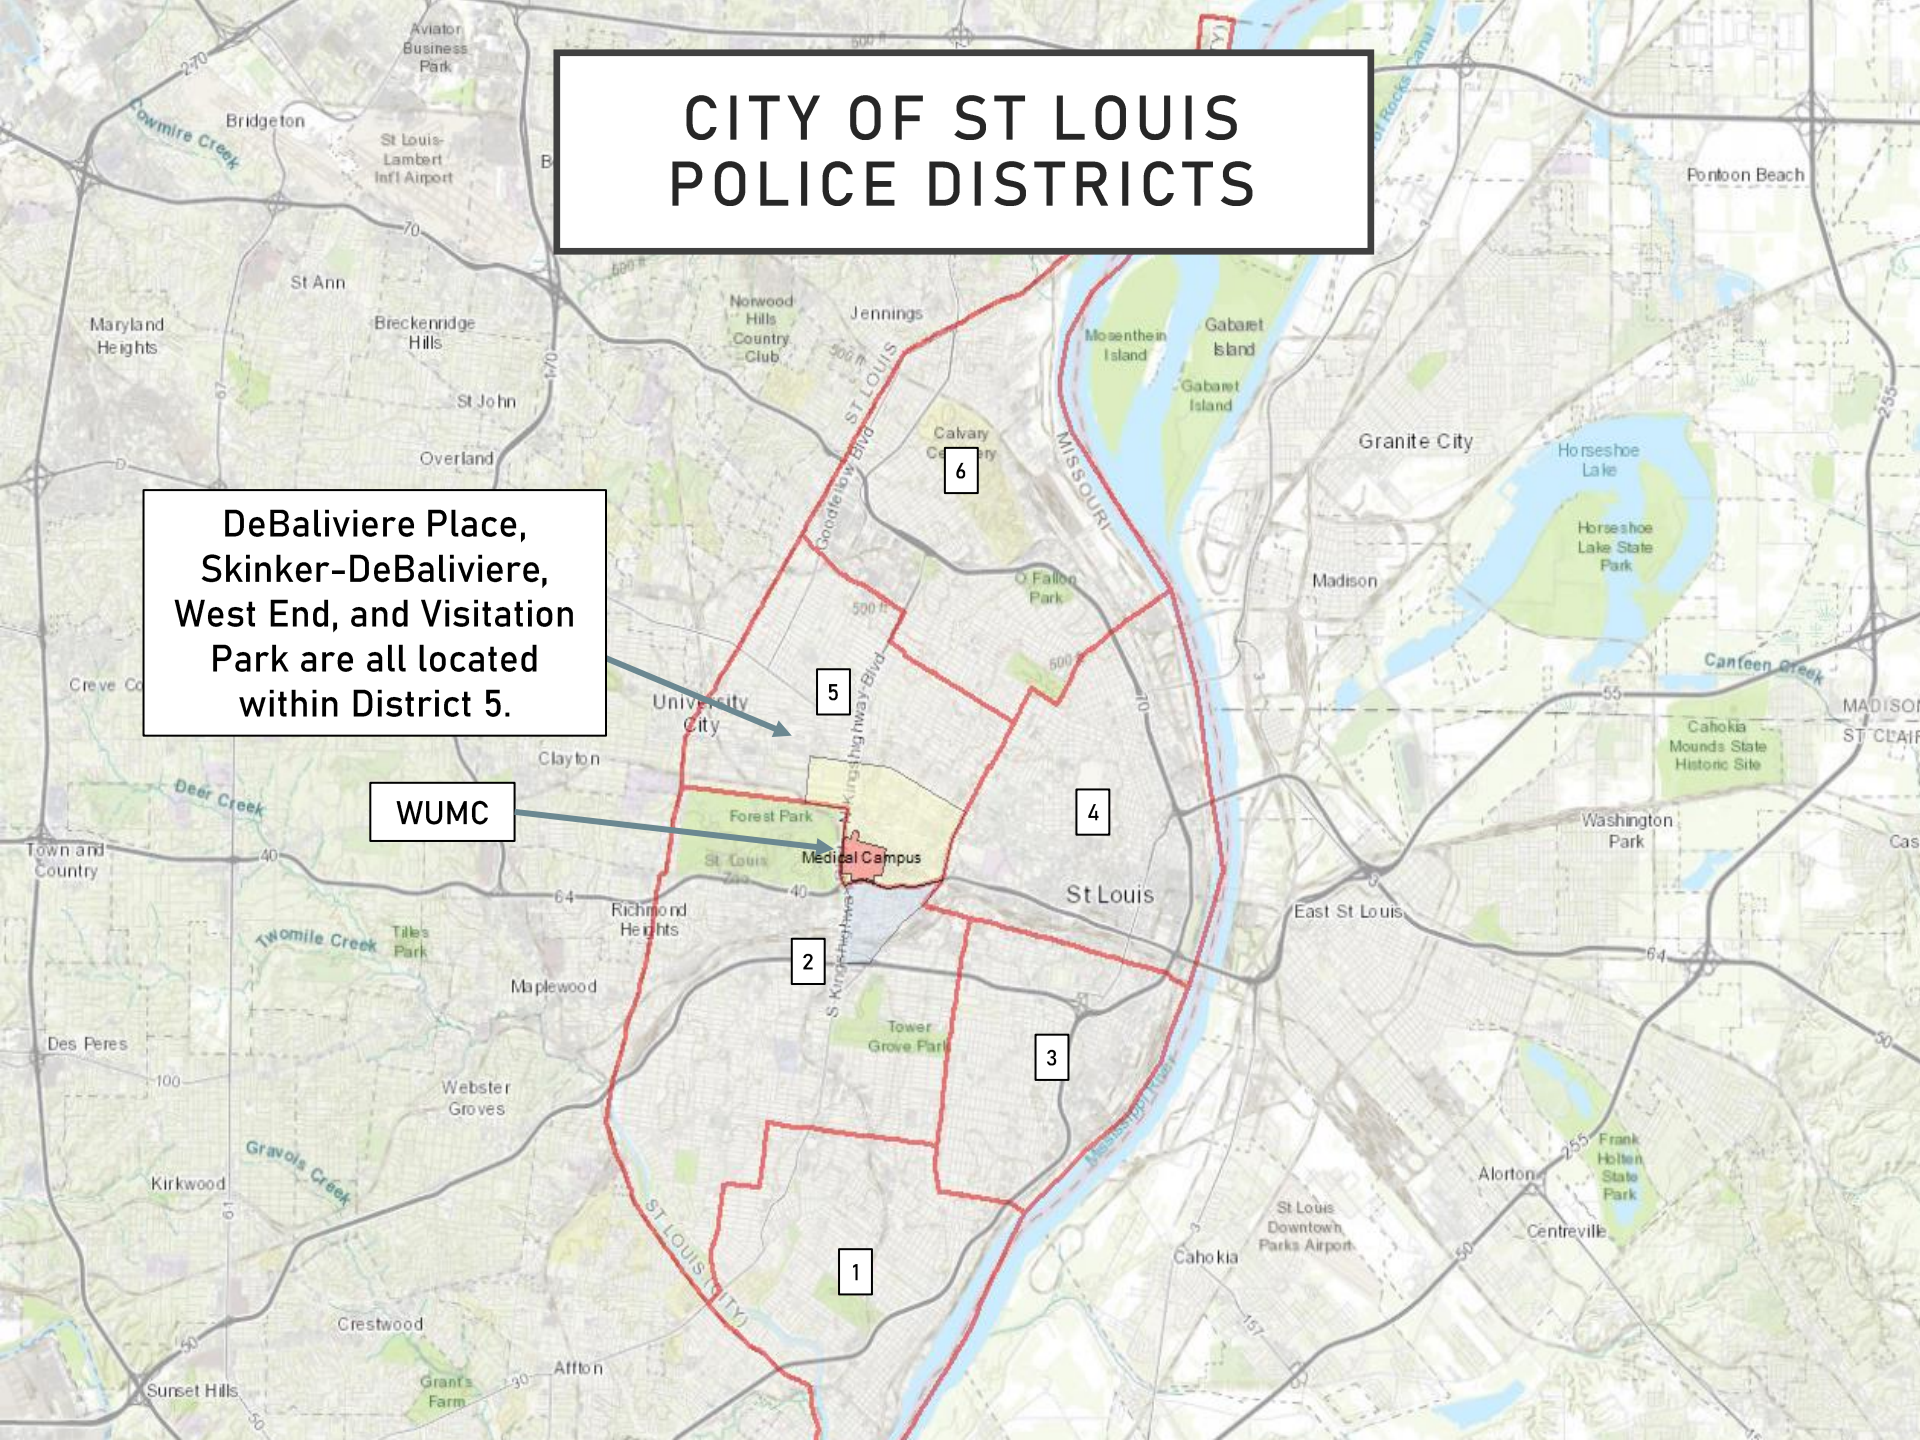

May 2026
Monthly Crime Report

**DEBALIVIERE PLACE
SKINKER-DEBALIVIERE
WEST END
VISITATION PARK**

Washington University Medical Center

CITY OF ST LOUIS POLICE DISTRICTS

DeBaliviere Place,
Skinker-DeBaliviere,
West End, and Visitation
Park are all located
within District 5.

WUMC

DISTRICT 5 SUMMARY NOTES

There are 15 neighborhoods in District 5.

- Academy
- **Central West End**
- DeBaliviere Place
- Fountain Park
- Hamilton Heights
- Kingsway East
- Kingsway West
- Lewis Place
- Skinker-DeBaliviere
- The Greater Ville
- The Ville
- Vandeventer
- Visitation Park
- Wells-Goodfellow
- West End

- The **lowest number** of crimes in one neighborhood was 9 in Visitation Park
- The **highest number** of crimes in one neighborhood was 148 in Central West End
- The average number of crimes per neighborhood was 51.1
- The **lowest crime rate** per 100,000 in one neighborhood was 692.5 in Central West End
- The **highest crime rate** per 100,000 in one neighborhood was 2481.6 in Wells Goodfellow
- The overall crime rate in District 5 was 1365.0

NEIGHBORHOODS VS CITY CRIME RATE OVER THE PAST YEAR

**DEBALIVIERE PLACE
NEIGHBORHOOD DETAIL**

DEBALIVIERE PLACE SUMMARY NOTES

- **47 total crimes in May 2026**
 - **Down 6.0%** compared to May 2025 (50 crimes)
 - **0 crimes against persons in May 2026**
 - **Down 100.0%** when compared to May 2025 (4 crimes)
- **135 total crimes so far in 2026**
 - **Down 26.2%** compared to this time in 2025 (183 crimes)
 - **12 crimes against persons so far in 2026**
 - **Down 58.6%** compared to this time in 2025 (29 crimes)
 - **94 crimes against property so far in 2026**
 - **Down 24.8%** compared to this time in 2025 (125 crimes)