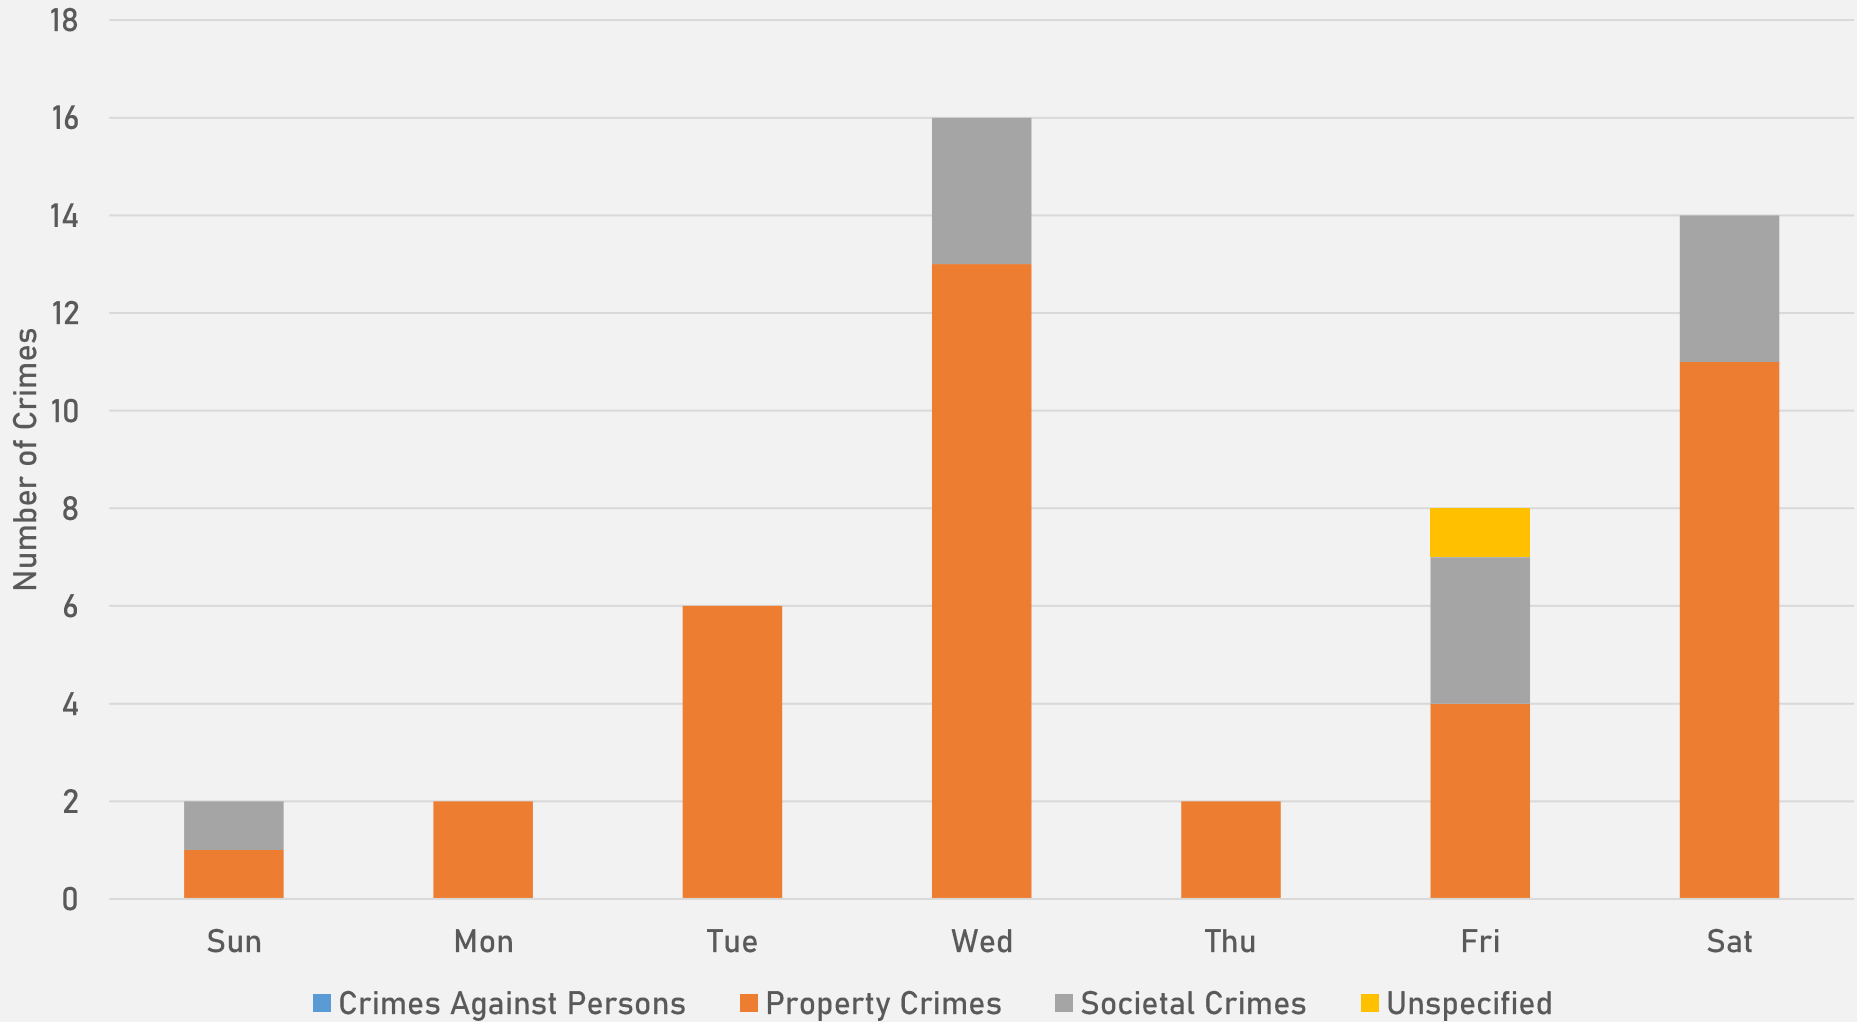

NEIGHBORHOODS VS CITY CRIME RATE OVER THE PAST YEAR

**DEBALIVIERE PLACE
NEIGHBORHOOD DETAIL**

DEBALIVIERE PLACE SUMMARY NOTES

- **47 total crimes in May 2026**
 - **Down 6.0%** compared to May 2025 (50 crimes)
 - **0 crimes against persons in May 2026**
 - **Down 100.0%** when compared to May 2025 (4 crimes)
- **135 total crimes so far in 2026**
 - **Down 26.2%** compared to this time in 2025 (183 crimes)
 - **12 crimes against persons so far in 2026**
 - **Down 58.6%** compared to this time in 2025 (29 crimes)
 - **94 crimes against property so far in 2026**
 - **Down 24.8%** compared to this time in 2025 (125 crimes)

DEBALIVIERE PLACE YEAR TO YEAR COMPARISON

2025

Crimes	Jan	Feb	Mar	Apr	May	Jun	Jul	Aug	Sep	Oct	Nov	Dec	Total
Aggravated Assault	1	2	0	6	0	0	1	1	2	3	1	1	18
Arson	0	0	0	0	0	0	0	0	0	0	0	0	0
Burglary	0	1	2	3	4	4	13	3	2	2	0	1	35
Homicide	0	0	0	0	0	0	0	0	0	0	0	0	0
Larceny	13	7	8	8	17	6	13	7	7	4	4	3	97
Motor Vehicle Theft	1	1	2	8	1	4	5	2	0	3	0	1	28
Robbery	0	0	0	2	1	0	1	0	1	0	0	1	6
Total	15	11	12	27	26	14	33	13	12	12	5	7	184

DEBALIVIERE PLACE 2025 VS 2026

DEBALIVIERE PLACE CRIMES BY DAY OF THE WEEK

DEBALIVIERE PLACE CRIMES BY TIME OF DAY

24% - Daytime (8AM-8PM)

76% - Nighttime (8PM-8AM)

DEBALIVIERE PLACE CRIMES BY DAY OF THE MONTH

**SKINKER-DEBALIVIERE
NEIGHBORHOOD DETAIL**

SKINKER-DEBALIVIERE SUMMARY NOTES

- **27 total crimes in May 2026**
 - **Up 35.0%** compared to May 2025 (20 crimes)
 - **7 crimes against persons in May 2026**
 - **Up 600.0%** compared to May 2025 (1 crimes)
- **116 total crimes so far in 2026**
 - **Up 14.9%** compared to this time in 2025 (101 crimes)
 - **17 crimes against persons so far in 2026**
 - **Up 54.5%** compared to this time in 2025 (11 crimes)
 - **72 crimes against property so far in 2026**
 - **Up 26.3%** compared to this time in 2025 (57 crimes)