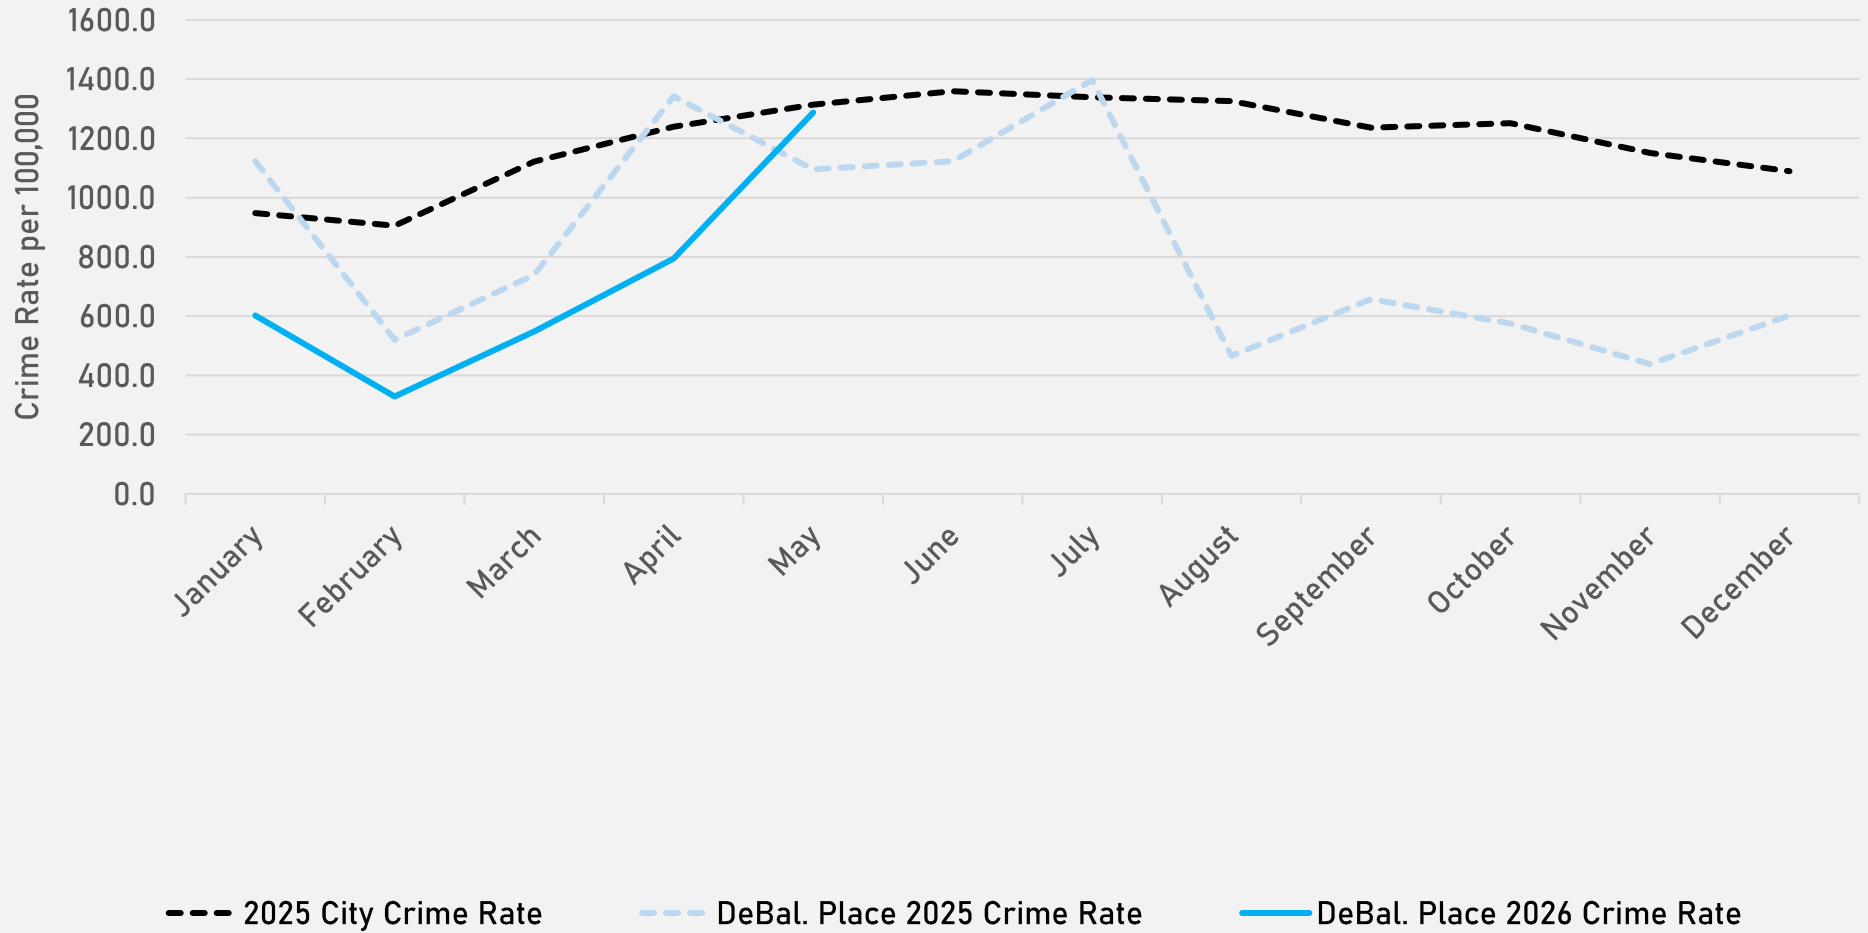

NEIGHBORHOODS VS CITY CRIME RATE OVER THE PAST YEAR

**DEBALIVIERE PLACE
NEIGHBORHOOD DETAIL**

DEBALIVIERE PLACE SUMMARY NOTES

- **47 total crimes in May 2026**
 - **Down 6.0%** compared to May 2025 (50 crimes)
 - **0 crimes against persons in May 2026**
 - **Down 100.0%** when compared to May 2025 (4 crimes)
- **135 total crimes so far in 2026**
 - **Down 26.2%** compared to this time in 2025 (183 crimes)
 - **12 crimes against persons so far in 2026**
 - **Down 58.6%** compared to this time in 2025 (29 crimes)
 - **94 crimes against property so far in 2026**
 - **Down 24.8%** compared to this time in 2025 (125 crimes)

DEBALIVIERE PLACE YEAR TO YEAR COMPARISON

2025

Crimes	Jan	Feb	Mar	Apr	May	Jun	Jul	Aug	Sep	Oct	Nov	Dec	Total
Aggravated Assault	1	2	0	6	0	0	1	1	2	3	1	1	18
Arson	0	0	0	0	0	0	0	0	0	0	0	0	0
Burglary	0	1	2	3	4	4	13	3	2	2	0	1	35
Homicide	0	0	0	0	0	0	0	0	0	0	0	0	0
Larceny	13	7	8	8	17	6	13	7	7	4	4	3	97
Motor Vehicle Theft	1	1	2	8	1	4	5	2	0	3	0	1	28
Robbery	0	0	0	2	1	0	1	0	1	0	0	1	6
Total	15	11	12	27	26	14	33	13	12	12	5	7	184

DEBALIVIERE PLACE 2025 VS 2026

DEBALIVIERE PLACE CRIMES BY DAY OF THE WEEK

DEBALIVIERE PLACE CRIMES BY TIME OF DAY

24% - Daytime (8AM-8PM)

76% - Nighttime (8PM-8AM)

DEBALIVIERE PLACE CRIMES BY DAY OF THE MONTH

**SKINKER-DEBALIVIERE
NEIGHBORHOOD DETAIL**

SKINKER-DEBALIVIERE SUMMARY NOTES

- **27 total crimes in May 2026**
 - **Up 35.0%** compared to May 2025 (20 crimes)
 - **7 crimes against persons in May 2026**
 - **Up 600.0%** compared to May 2025 (1 crimes)
- **116 total crimes so far in 2026**
 - **Up 14.9%** compared to this time in 2025 (101 crimes)
 - **17 crimes against persons so far in 2026**
 - **Up 54.5%** compared to this time in 2025 (11 crimes)
 - **72 crimes against property so far in 2026**
 - **Up 26.3%** compared to this time in 2025 (57 crimes)