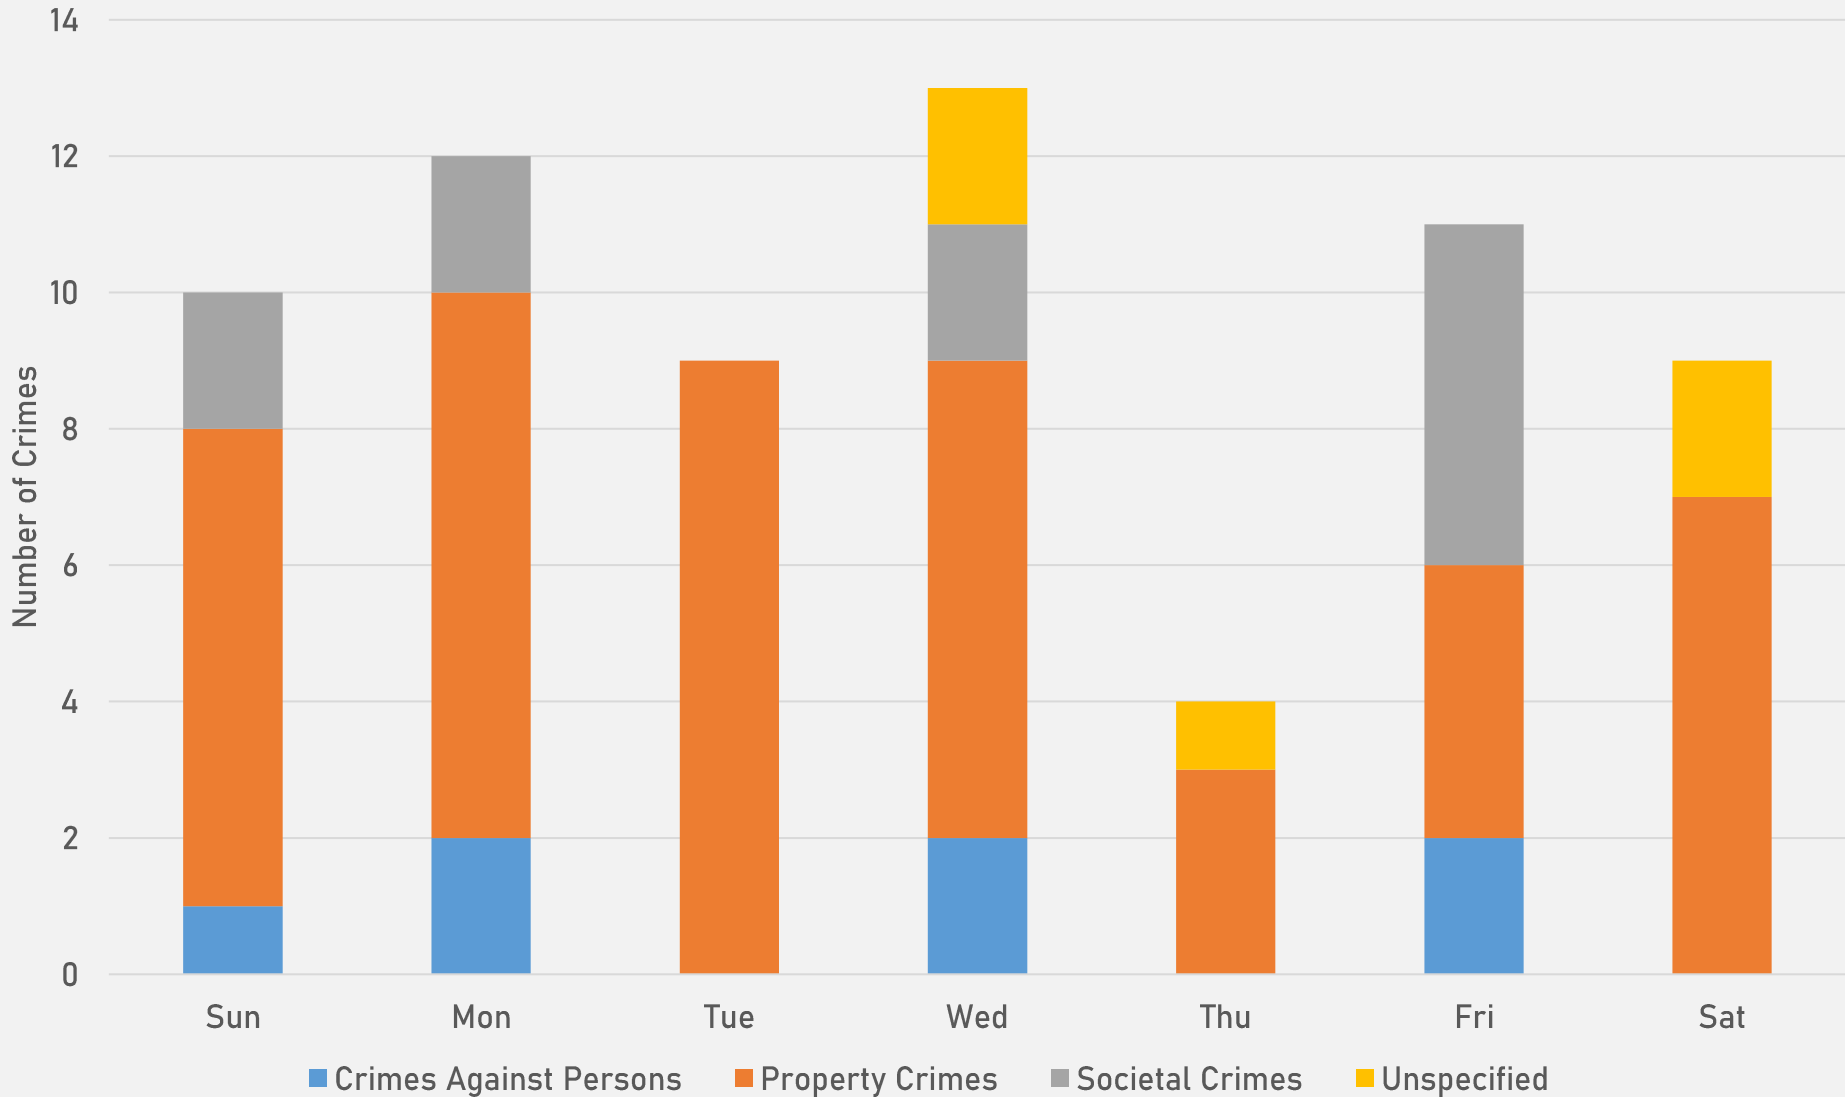

WEST END CRIMES BY DAY OF THE WEEK