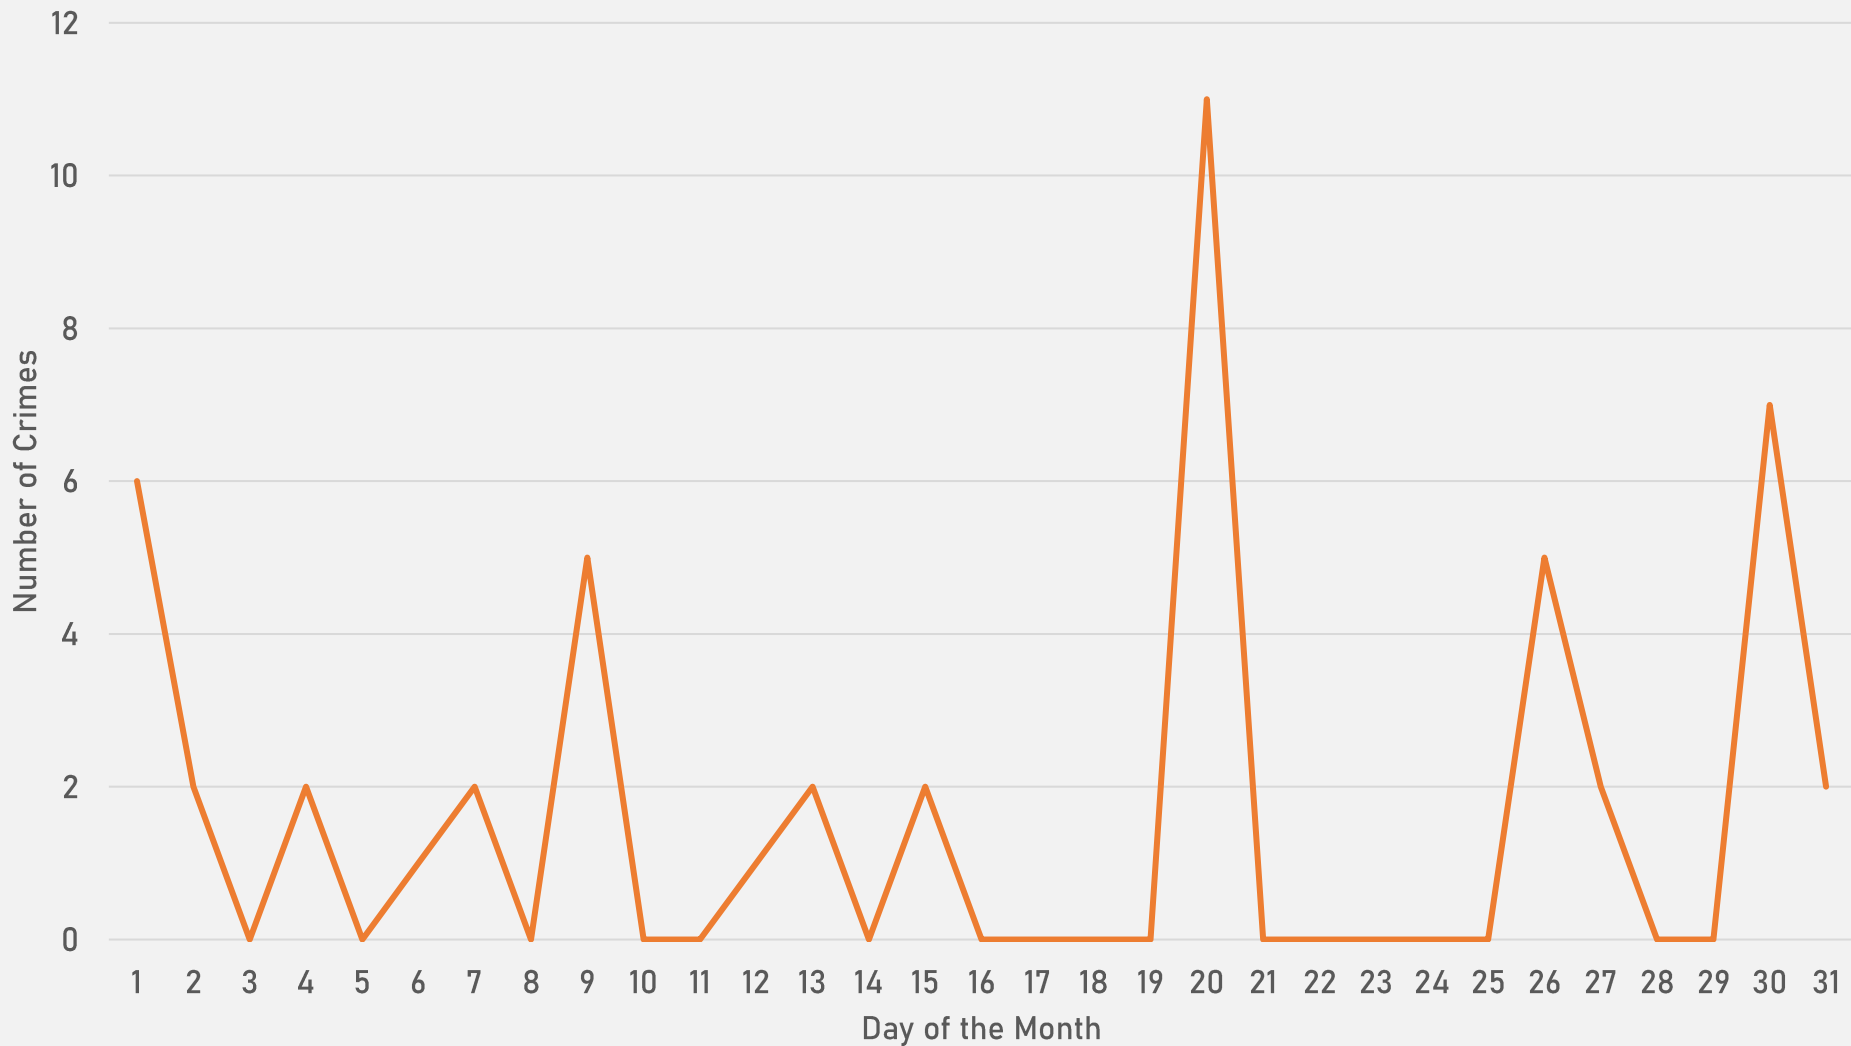

NEIGHBORHOODS VS CITY CRIME RATE OVER THE PAST YEAR

**DEBALIVIERE PLACE
NEIGHBORHOOD DETAIL**

DEBALIVIERE PLACE SUMMARY NOTES

- **47 total crimes in May 2026**
 - **Down 6.0%** compared to May 2025 (50 crimes)
 - **0 crimes against persons in May 2026**
 - **Down 100.0%** when compared to May 2025 (4 crimes)
- **135 total crimes so far in 2026**
 - **Down 26.2%** compared to this time in 2025 (183 crimes)
 - **12 crimes against persons so far in 2026**
 - **Down 58.6%** compared to this time in 2025 (29 crimes)
 - **94 crimes against property so far in 2026**
 - **Down 24.8%** compared to this time in 2025 (125 crimes)

DEBALIVIERE PLACE 2025 VS 2026

DEBALIVIERE PLACE CRIMES BY DAY OF THE WEEK

DEBALIVIERE PLACE CRIMES BY TIME OF DAY

24% - Daytime (8AM-8PM)

76% - Nighttime (8PM-8AM)

DEBALIVIERE PLACE CRIMES BY DAY OF THE MONTH

**SKINKER-DEBALIVIERE
NEIGHBORHOOD DETAIL**

SKINKER-DEBALIVIERE SUMMARY NOTES

- **27 total crimes in May 2026**
 - **Up 35.0%** compared to May 2025 (20 crimes)
 - **7 crimes against persons in May 2026**
 - **Up 600.0%** compared to May 2025 (1 crimes)
- **116 total crimes so far in 2026**
 - **Up 14.9%** compared to this time in 2025 (101 crimes)
 - **17 crimes against persons so far in 2026**
 - **Up 54.5%** compared to this time in 2025 (11 crimes)
 - **72 crimes against property so far in 2026**
 - **Up 26.3%** compared to this time in 2025 (57 crimes)