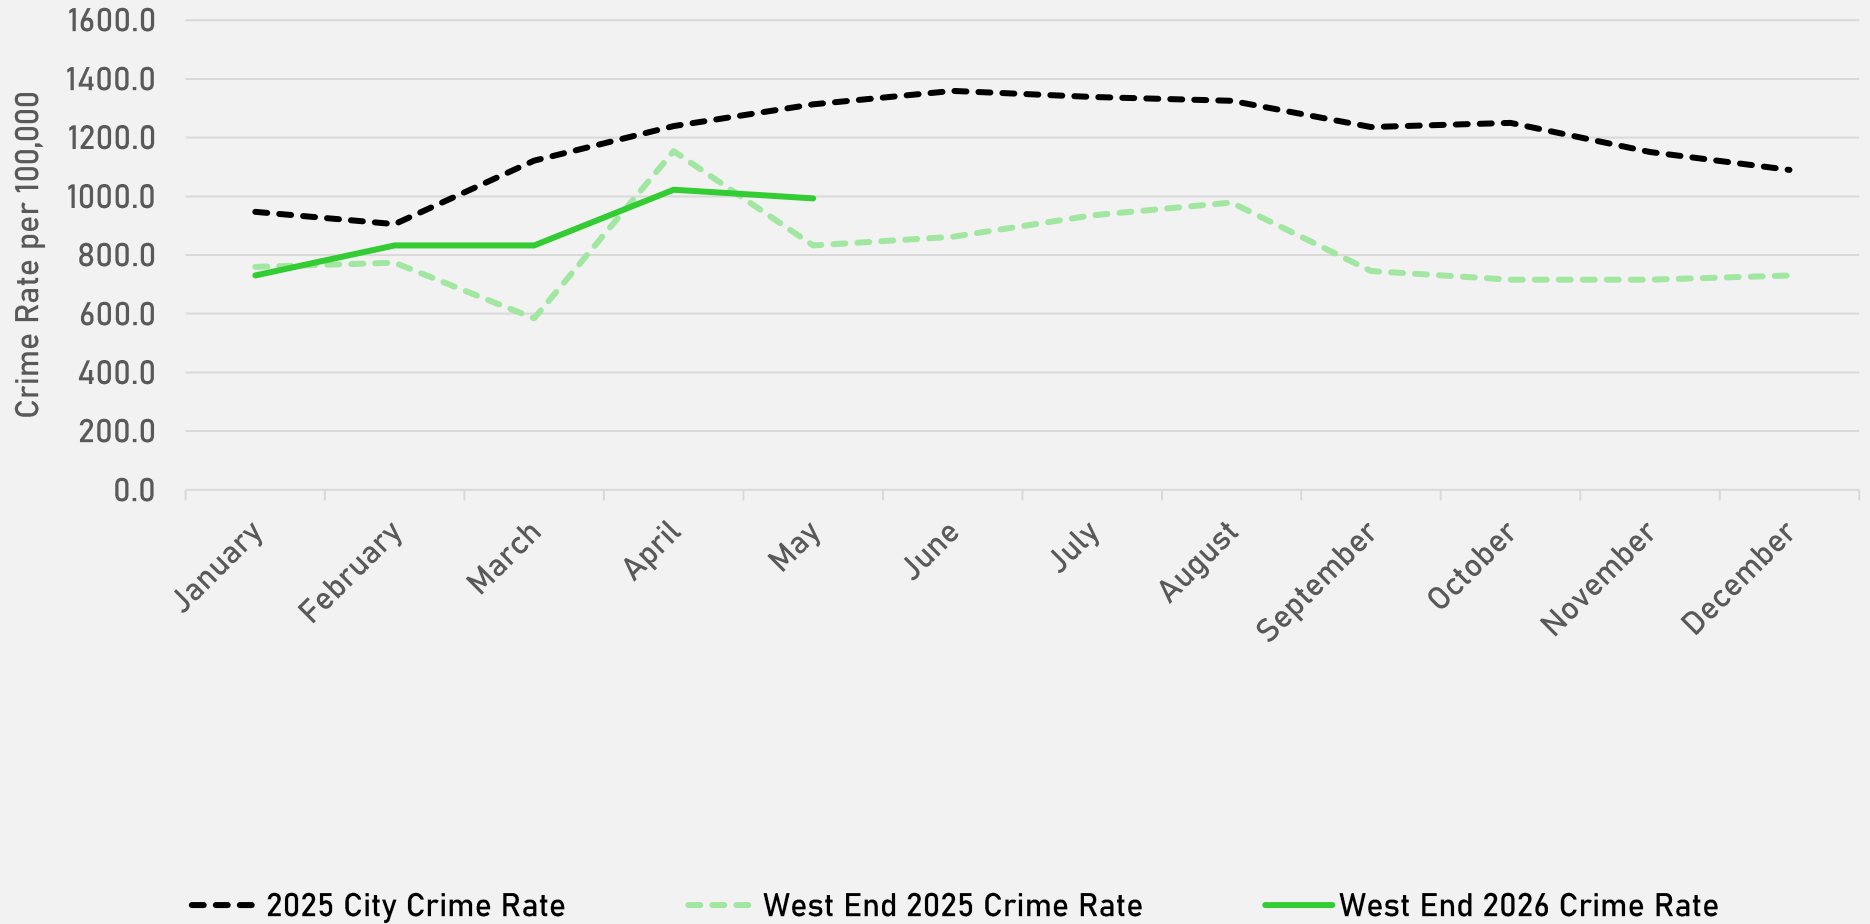

**SKINKER-DEBALIVIERE
NEIGHBORHOOD DETAIL**

SKINKER-DEBALIVIERE SUMMARY NOTES

- **27 total crimes in May 2026**
 - **Up 35.0%** compared to May 2025 (20 crimes)
 - **7 crimes against persons in May 2026**
 - **Up 600.0%** compared to May 2025 (1 crimes)
- **116 total crimes so far in 2026**
 - **Up 14.9%** compared to this time in 2025 (101 crimes)
 - **17 crimes against persons so far in 2026**
 - **Up 54.5%** compared to this time in 2025 (11 crimes)
 - **72 crimes against property so far in 2026**
 - **Up 26.3%** compared to this time in 2025 (57 crimes)

SKINKER-DEBALIVIERE 2025 VS 2026

SKINKER-DEBALIVIERE CRIMES BY DAY OF THE WEEK

SKINKER-DEBALIVIERE CRIMES BY TIME OF DAY

57% - Daytime (8AM-8PM)

43% - Nighttime (8PM-8AM)

SKINKER-DEBALIVIERE CRIMES BY DAY OF THE MONTH

**WEST END
NEIGHBORHOOD DETAIL**

WEST END SUMMARY NOTES

- **68 total crimes in May 2026**
 - **Up 3.0%** compared to May 2025 (66 crimes)
 - **7 crimes against persons** in May 2026
 - **Up 40.0%** compared to May 2025 (5 crimes)
- **310 total crimes so far in 2026**
 - **Up 5.1%** compared to this time in 2025 (295 crimes)
 - **51 crimes against persons** so far in 2026
 - **Down 13.6%** compared to this time in 2025 (59 crimes)
 - **174 crimes against property** so far in 2026
 - **Up 1.8%** compared to this time in 2025 (171 crimes)

WEST END 2025 VS 2026

WEST END CRIMES BY DAY OF THE WEEK

WEST END CRIMES BY TIME OF DAY

52% - Daytime (8AM-8PM)

48% - Nighttime (8PM-8AM)

WEST END CRIMES BY DAY OF THE MONTH

**VISITATION PARK
NEIGHBORHOOD DETAIL**