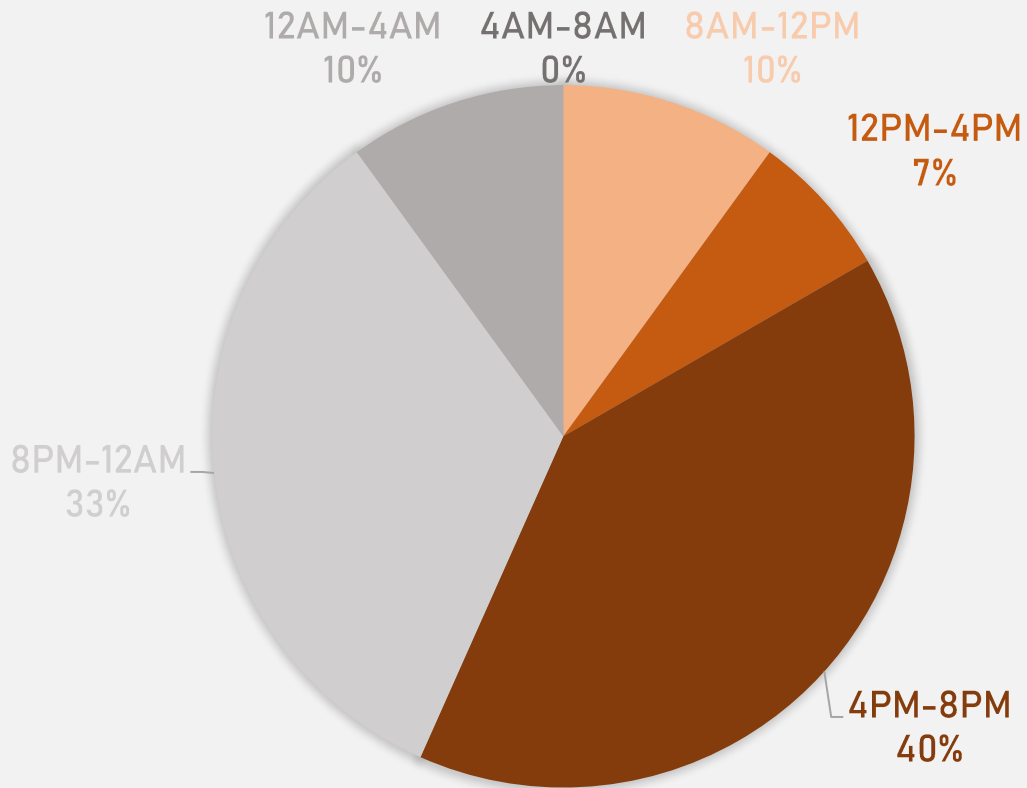

DEBALIVIERE PLACE 2025 VS 2026

DEBALIVIERE PLACE CRIMES BY DAY OF THE WEEK

DEBALIVIERE PLACE CRIMES BY TIME OF DAY

24% - Daytime (8AM-8PM)

76% - Nighttime (8PM-8AM)

DEBALIVIERE PLACE CRIMES BY DAY OF THE MONTH

**SKINKER-DEBALIVIERE
NEIGHBORHOOD DETAIL**

SKINKER-DEBALIVIERE SUMMARY NOTES

- **27 total crimes in May 2026**
 - **Up 35.0%** compared to May 2025 (20 crimes)
 - **7 crimes against persons in May 2026**
 - **Up 600.0%** compared to May 2025 (1 crimes)
- **116 total crimes so far in 2026**
 - **Up 14.9%** compared to this time in 2025 (101 crimes)
 - **17 crimes against persons so far in 2026**
 - **Up 54.5%** compared to this time in 2025 (11 crimes)
 - **72 crimes against property so far in 2026**
 - **Up 26.3%** compared to this time in 2025 (57 crimes)

2026

Crimes	Jan	Feb	Mar	Apr	May	Jun	Jul	Aug	Sep	Oct	Nov	Dec	Total
Aggravated Assault	0	1	0	0	4								5
Arson	0	0	0	0	0								0
Burglary	2	2	0	3	0								7
Homicide	0	1	0	0	0								1
Larceny	2	4	4	5	7								22
Motor Vehicle Theft	0	1	3	3	3								10
Robbery	0	0	0	1	0								1
Total	4	9	7	13	14								47

SKINKER-DEBALIVIERE 2025 VS 2026

SKINKER-DEBALIVIERE CRIMES BY DAY OF THE WEEK

SKINKER-DEBALIVIERE CRIMES BY TIME OF DAY

57% - Daytime (8AM-8PM)

43% - Nighttime (8PM-8AM)

SKINKER-DEBALIVIERE CRIMES BY DAY OF THE MONTH